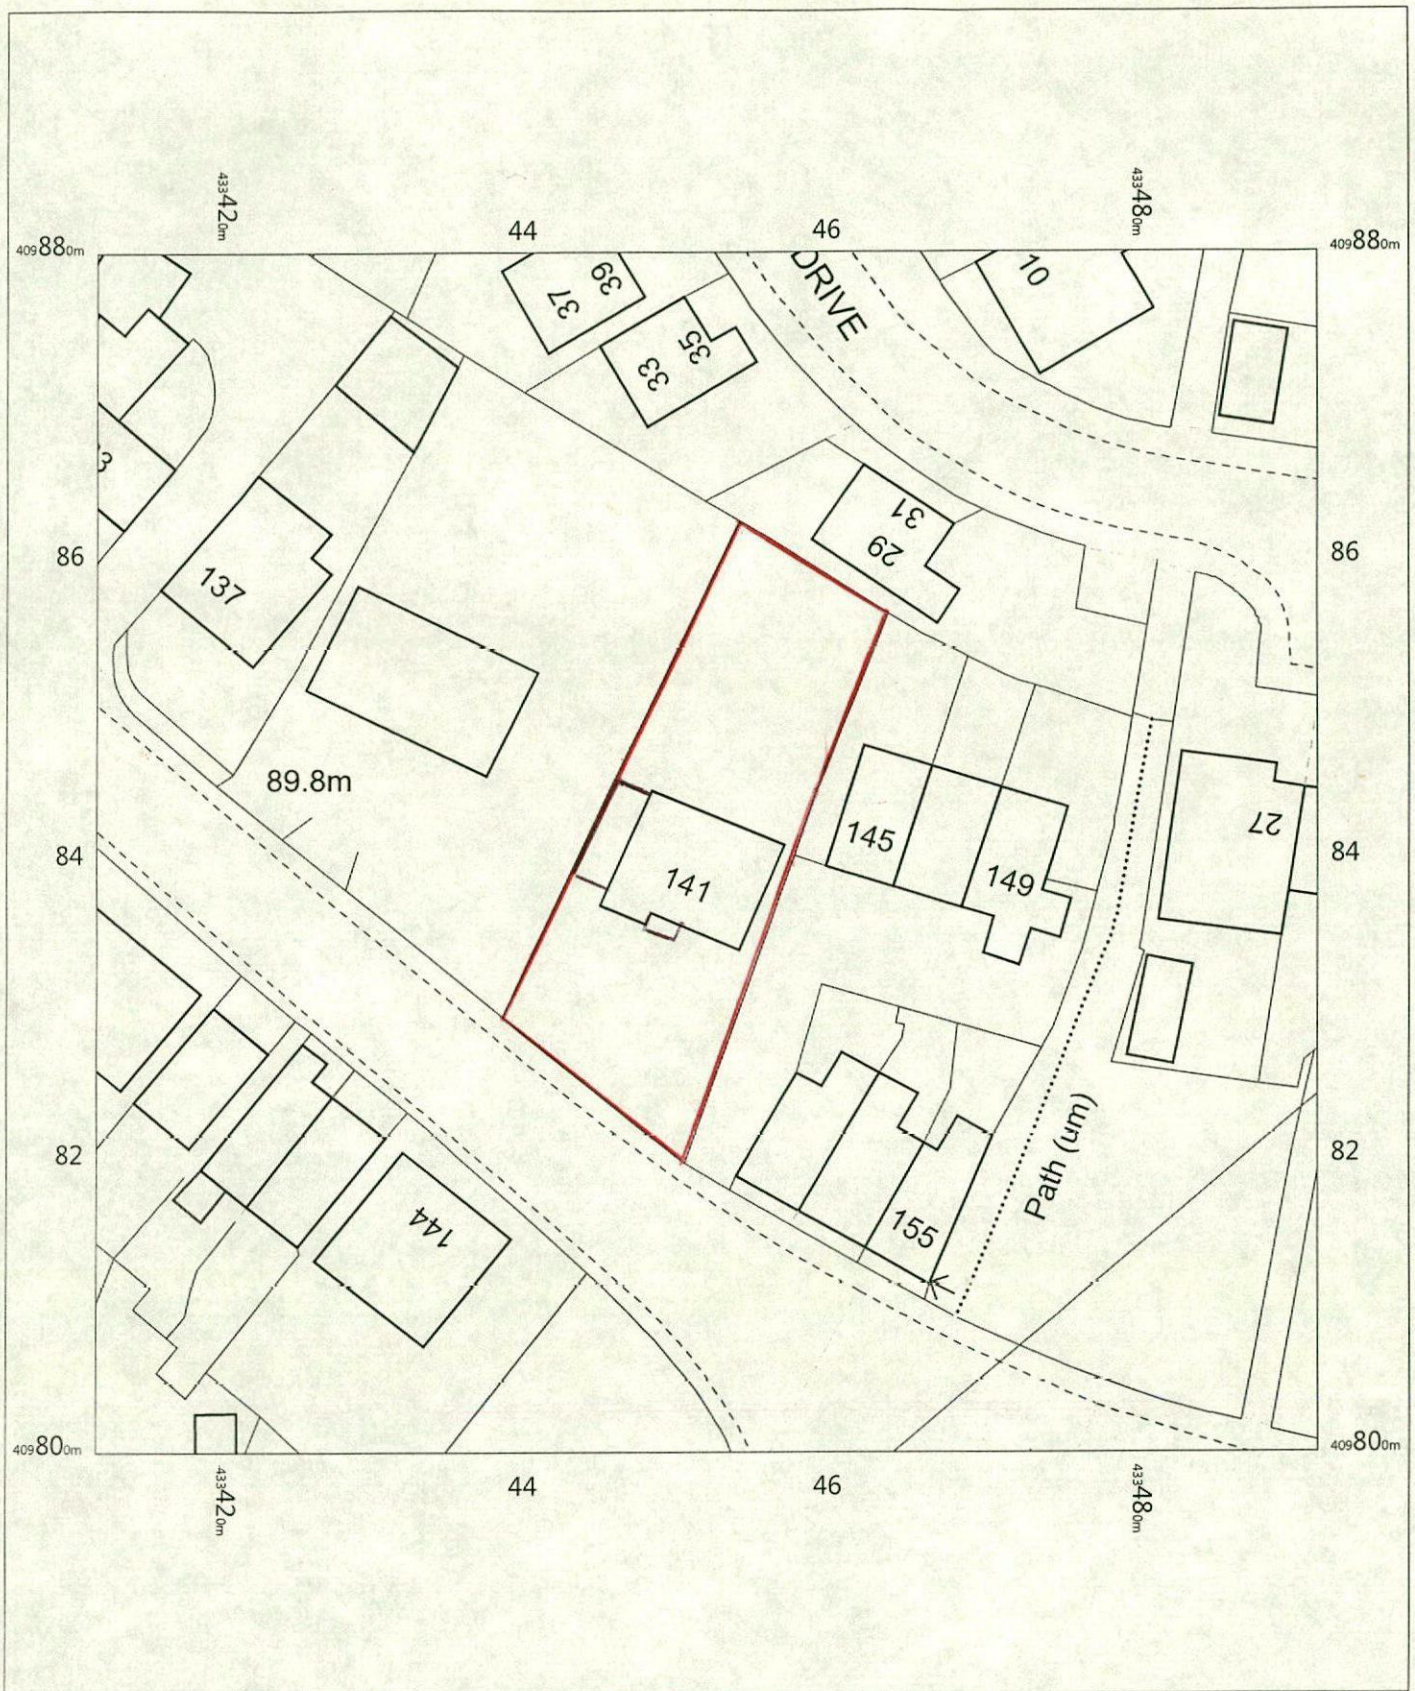

141 BLACKER ROAD
 STAINCROSS
 BARNSELY
 S75 6DB

OS MasterMap 1250/2500/10000 scale
 Wednesday, September 25, 2019, ID: 8W1-00830156
www.blackwellmapping.co.uk

1:1250 scale print at A4, Centre: 433452 E, 409840 N

©Crown Copyright Ordnance Survey. Licence no. 100041041

BLACKWELL'S
www.blackwellmapping.co.uk

TEL: 0114 268 7658
maps.sheffield@blackwell.co.uk

141 BLACKER ROAD
 STAINCROSS
 BARNSELY
 S75 6DB

OS MasterMap 1250/2500/10000 scale
 Wednesday, September 25, 2019, ID: BW1-00830155
www.blackwellmapping.co.uk

1:500 scale print at A4, Centre: 433452 E, 409840 N

©Crown Copyright Ordnance Survey. Licence no. 100041041

BLACKWELL'S
www.blackwellmapping.co.uk

TEL: 0114 268 7658
maps.sheffield@blackwell.co.uk