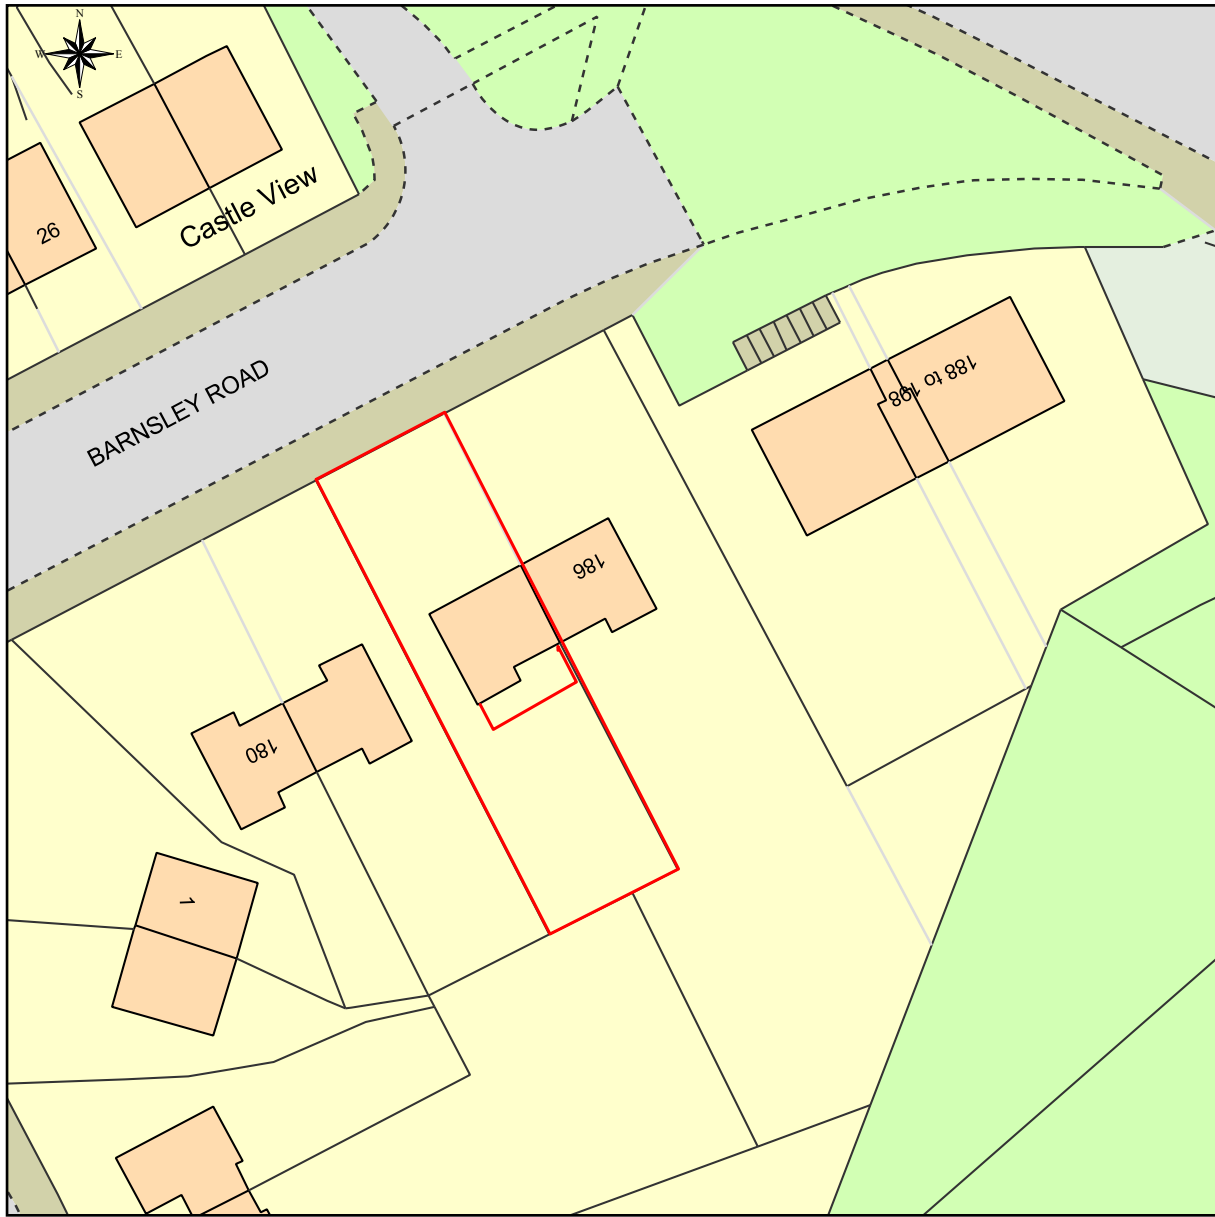

Site Plan/Block Plan of S75 3JX

This Plan includes the following Licensed Data: OS MasterMap Colour PDF Site Plan/Block Plan by the Ordnance Survey National Geographic Database and incorporating surveyed revision available at the date of production. Reproduction in whole or in part is prohibited without the prior permission of Ordnance Survey. The representation of a road, track or path is no evidence of a right of way. The representation of features, as lines is no evidence of a property boundary. © Crown copyright and database rights, 2015. Ordnance Survey 0100031673

0m 5m 10m 15m 20m 25m 30m 35m 40m

Scale: 1:500, paper size: A4

IC 15 7

Block Plan for 184 Barnsley Road

Proposed rear extension for Mr & Mrs Moorhouse