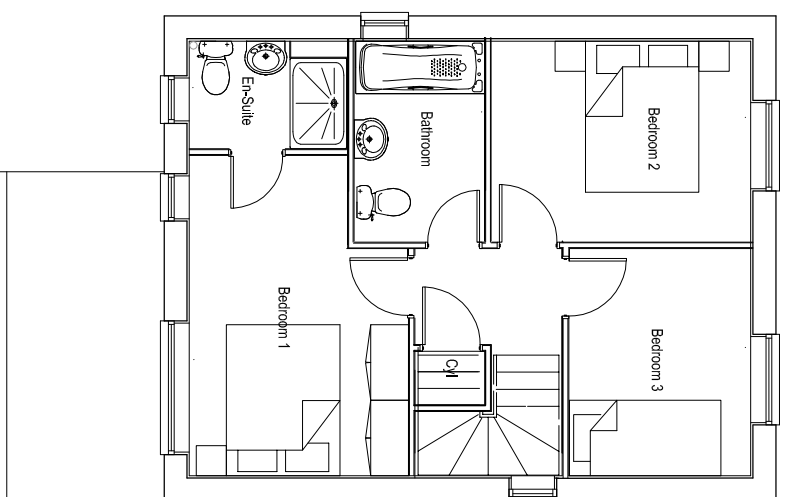

Front Elevation

Side Elevation

Rear Elevation

Side Elevation

Ground Floor Layout

First Floor Layout

PERSIMMON
Together, we make a home

Persimmon Homes West Yorkshire
Tel: 0113 2409726
Fax: 0113 2408967
3 Hepton Court,
York Road,
Leeds,
LS9 6PW

**LOW ROCHA GROVE,
MILLHOUSE GREEN, PENISTONE**

RUFFORD OP

**Drawing
Number**

PEPS-2012:11

Scale

1:100

Drawn By CAH

JUNE 12