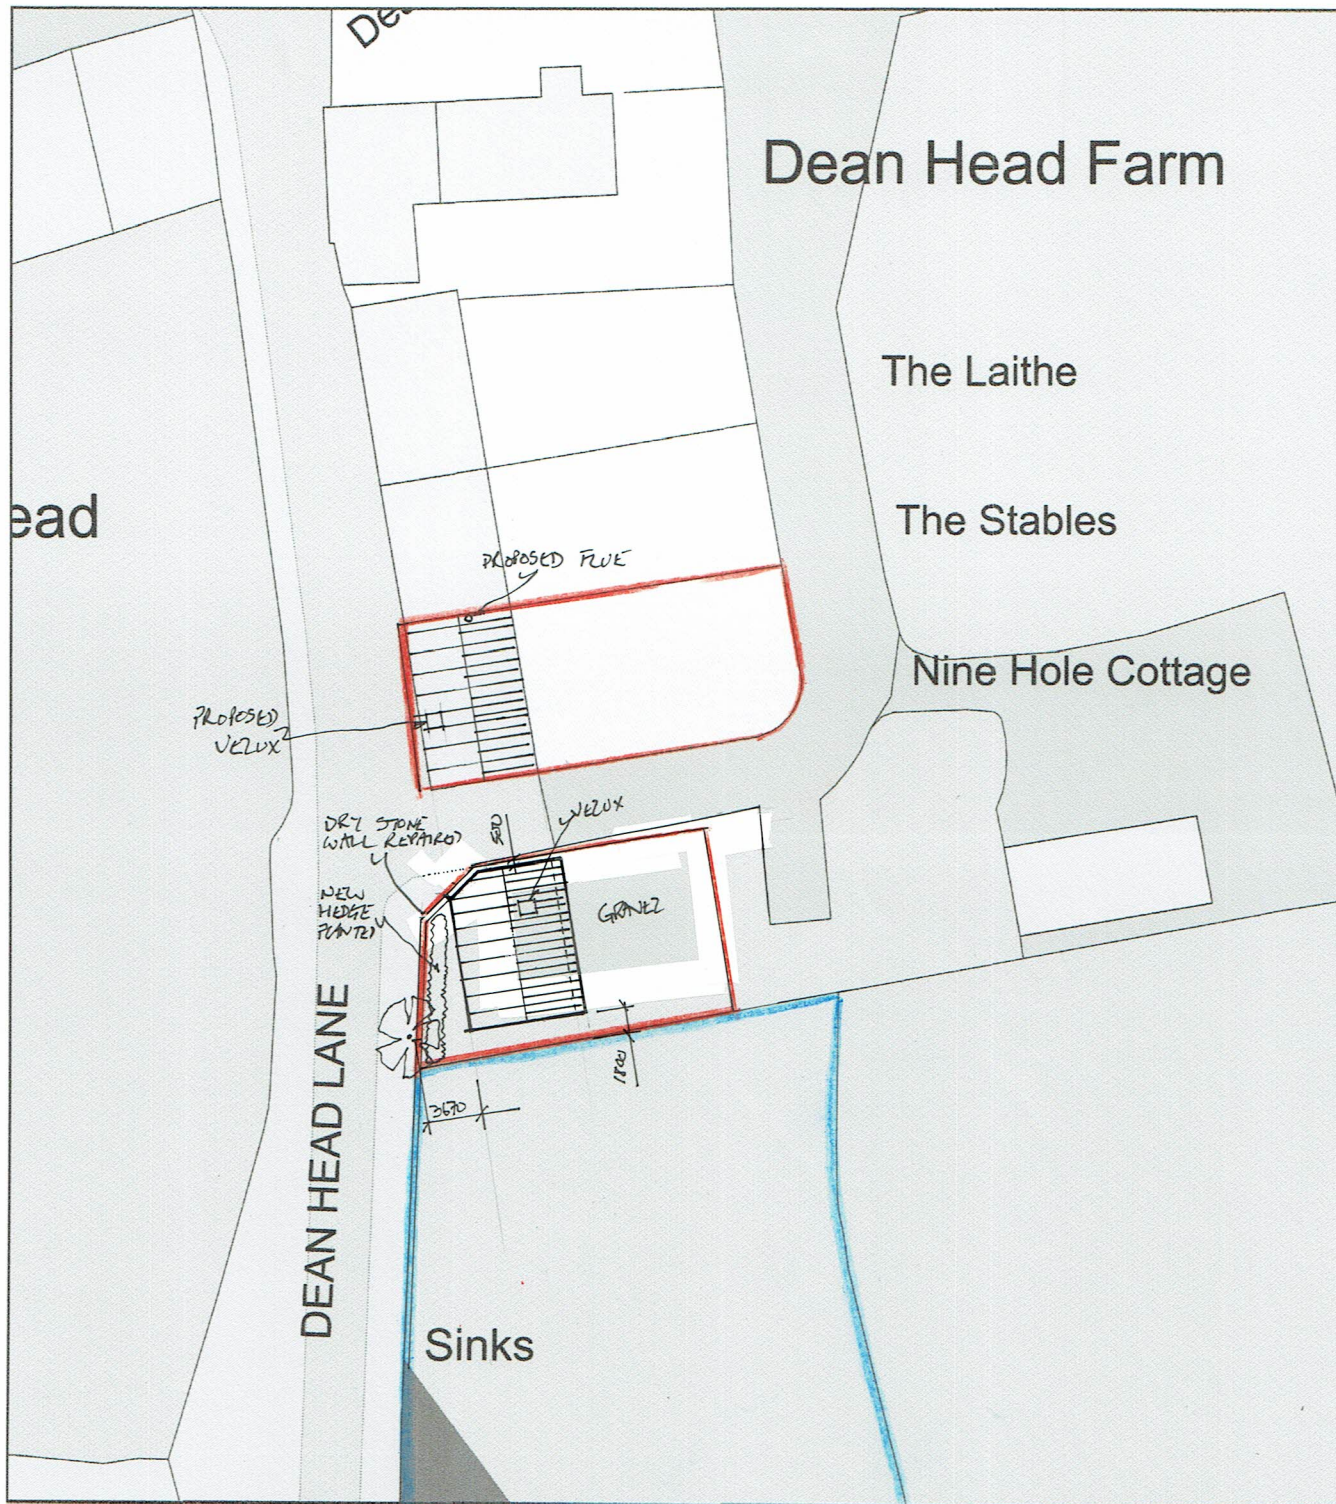

PROPOSED
Block Plan

REVISED 4.8.21

Plan Produced for: Mr and Mrs Cottam
Date Produced: 10 Jan 2020
Plan Reference Number: TQRQM20010112918649
Scale: 1:500 @ A4