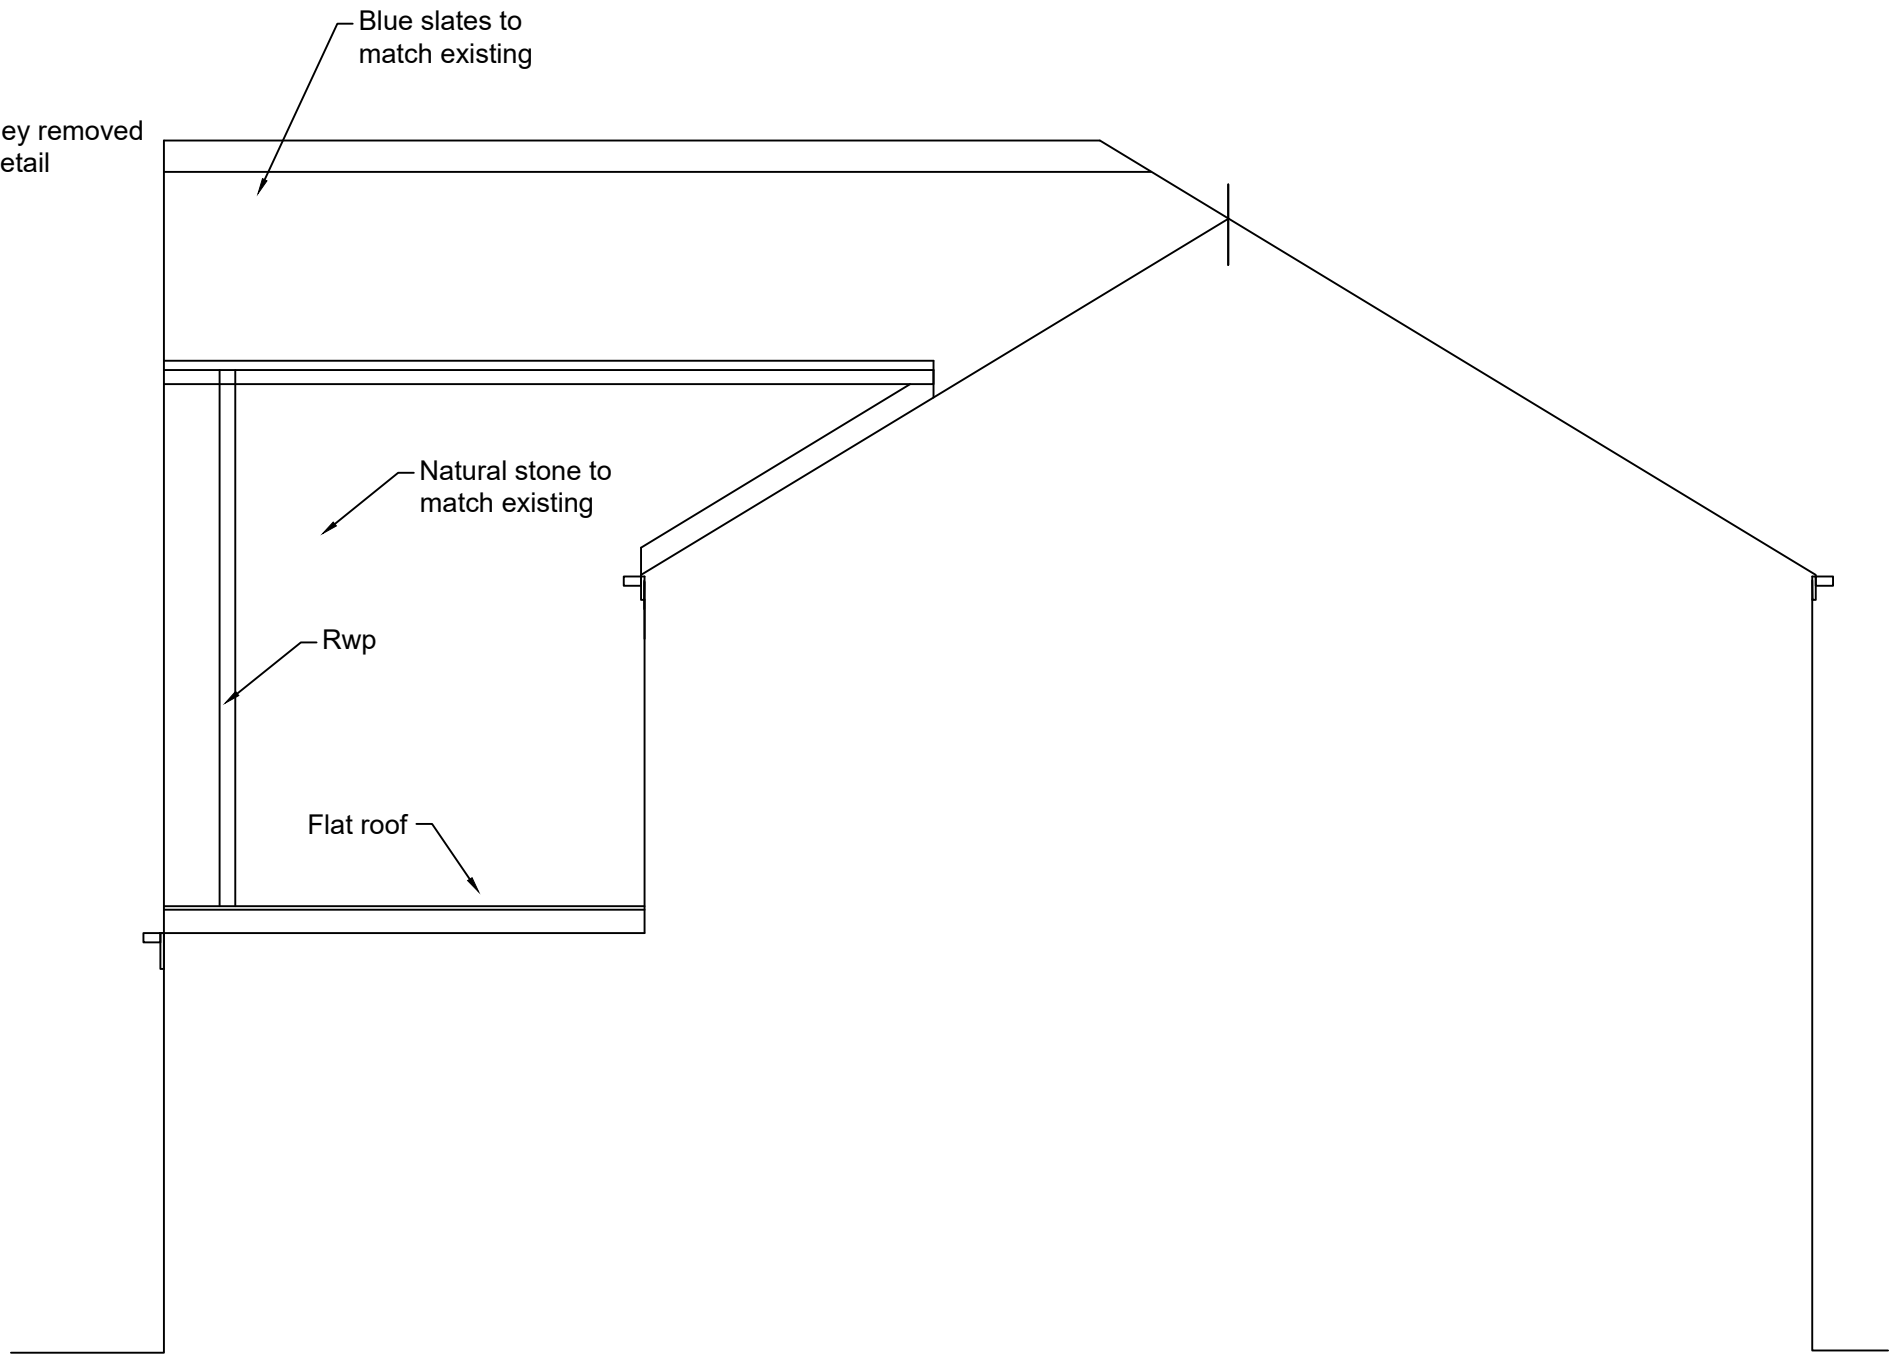

Proposed front elevation  
1:50

Proposed side elevation  
1:50

Revisions	A. A-----	00-00-00
This drawing is for planning permission only and is not a construction drawing.		
Drawing Title	PROPOSED-FRONT-AND-SIDE-ELEVATION	
Job No. - Dwg No.	NW/2021/5	-
Client:	Mr & Mrs Wright 31 Belle Green Lane Cuckworth, Barnsley S72 8LU	
Scale:	1:50	