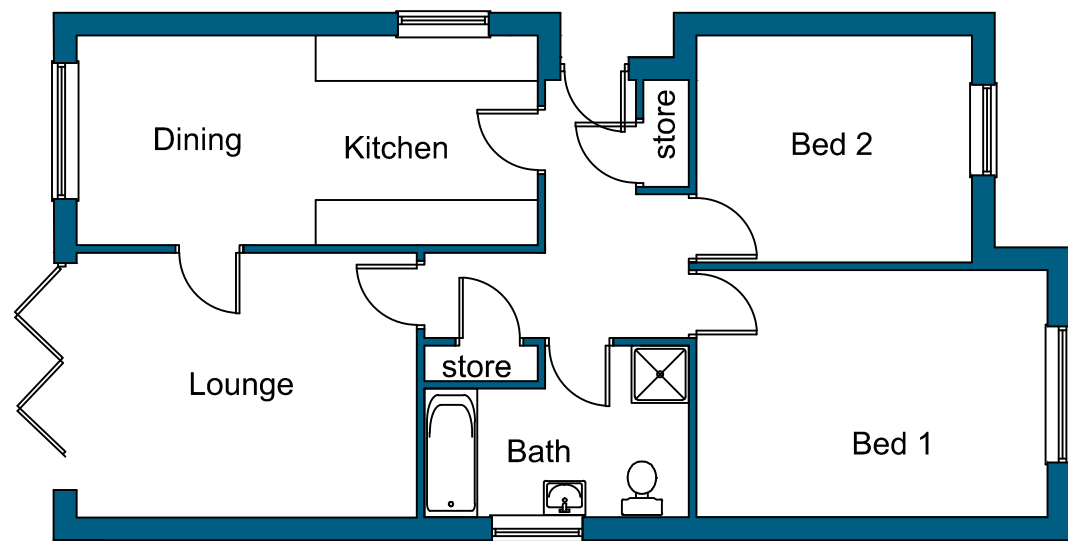

SOUTH WEST ELEVATION

SOUTH EAST ELEVATION

NORTH EAST ELEVATION

NORTH WEST ELEVATION

PLAN

		OFFICE ONE, DRILL HALL, 11 EASTGATE, BARNSELEY, S70 2EU		Phone: 01226 208482 Email: info@whiteagus.co.uk Web: www.whiteagus.co.uk	
Project: RESIDENTIAL DEVELOPMENT AT ROYSTON W.M.C. CHURCH STREET ROYSTON, BARNSELEY			Client: AVEY HOMES LTD		
Drawing Title: PLANS AND ELEVATIONS PLOT 3		Date: JUNE 2024	Scale: 1:100 @ A3	Ref: 23-227	
Dwg. No. 03	Rev. A	Date 19/07/2024	Suffix A	Description REVISED TO ELECTRIC CABLE POSITION	