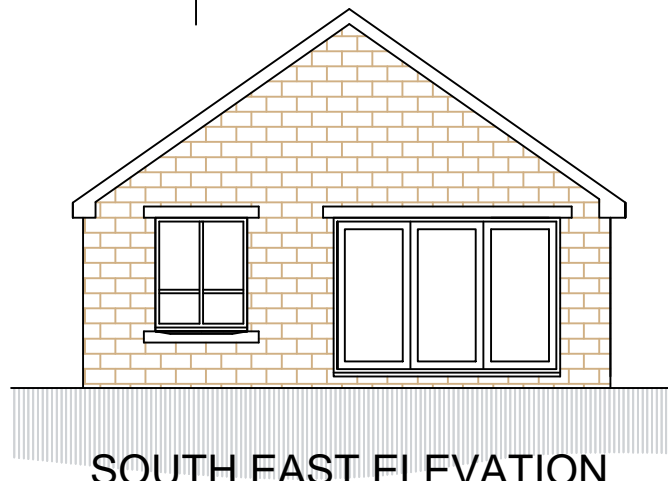

SOUTH WEST ELEVATION

SOUTH EAST ELEVATION

NORTH EAST ELEVATION

NORTH WEST ELEVATION

PLAN

		OFFICE ONE, DRILL HALL, 11 EASTGATE, BARNSELEY, S70 2EU		Phone: 01226 208482 Email: info@whiteagus.co.uk Web: www.whiteagus.co.uk	
Project: RESIDENTIAL DEVELOPMENT AT ROYSTON W.M.C. CHURCH STREET ROYSTON, BARNSELEY			Client: AVEY HOMES LTD		
Drawing Title: PLANS AND ELEVATIONS PLOT 3		Date: JUNE 2024	Scale: 1:100 @ A3	Ref: 23-227	
Dwg. No. 03	Rev. A	Date 19/07/2024	Suffix A	Description REVISED TO ELECTRIC CABLE POSITION	