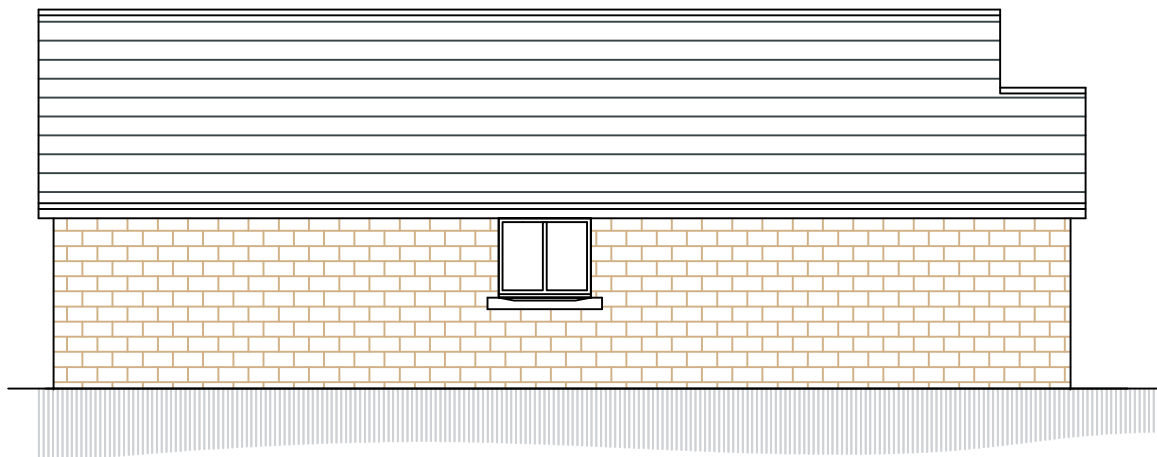

SOUTH WEST ELEVATION

SOUTH EAST ELEVATION

NORTH EAST ELEVATION

NORTH WEST ELEVATION

PLAN

		OFFICE ONE, DRILL HALL, 11 EASTGATE, BARNSELEY, S70 2EU		Phone: 01226 208482 Email: info@whiteagus.co.uk Web: www.whiteagus.co.uk	
Project: RESIDENTIAL DEVELOPMENT AT ROYSTON W.M.C. CHURCH STREET ROYSTON, BARNSELEY			Client: AVEY HOMES LTD		
Drawing Title: PLANS AND ELEVATIONS PLOT 3		Date: JUNE 2024	Scale: 1:100 @ A3	Ref: 23-227	
Dwg. No. 03	Rev. A	Date 19/07/2024	Suffix A	Description REVISED TO ELECTRIC CABLE POSITION	