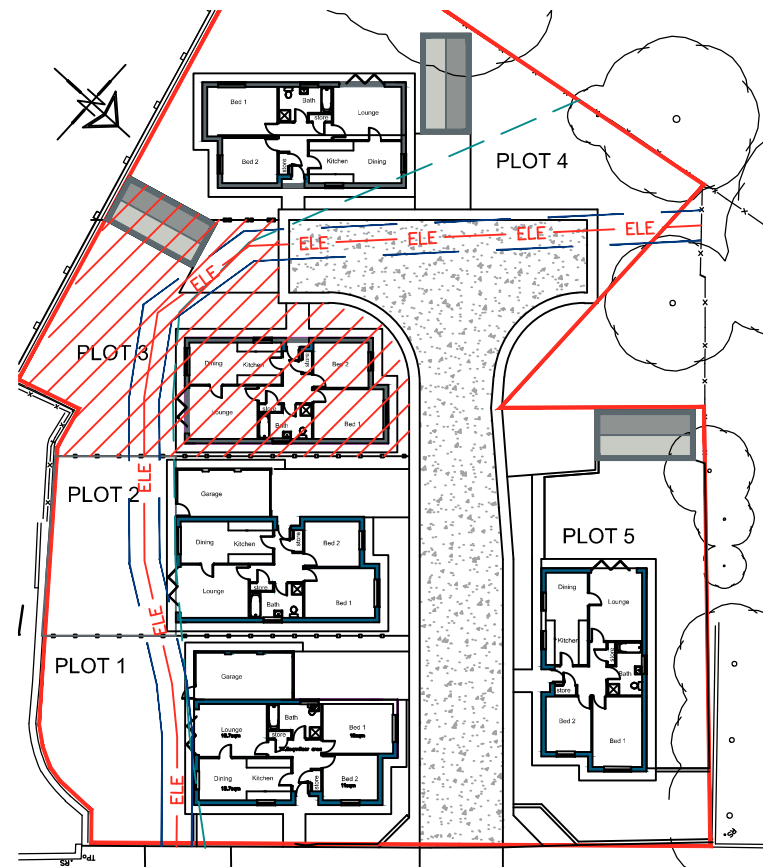

SOUTH WEST ELEVATION

SOUTH EAST ELEVATION

NORTH EAST ELEVATION

NORTH WEST ELEVATION

PLAN

		OFFICE ONE, DRILL HALL, 11 EASTGATE, BARNSELEY, S70 2EU		Phone: 01226 208482 Email: info@whiteagus.co.uk Web: www.whiteagus.co.uk	
Project: RESIDENTIAL DEVELOPMENT AT ROYSTON W.M.C. CHURCH STREET ROYSTON, BARNSELEY			Client: AVEY HOMES LTD		
Drawing Title: PLANS AND ELEVATIONS PLOT 3		Date: JUNE 2024	Scale: 1:100 @ A3	Ref: 23-227	
Dwg. No. 03	Rev. A	Date 19/07/2024	Suffix A	Description REVISED TO ELECTRIC CABLE POSITION	