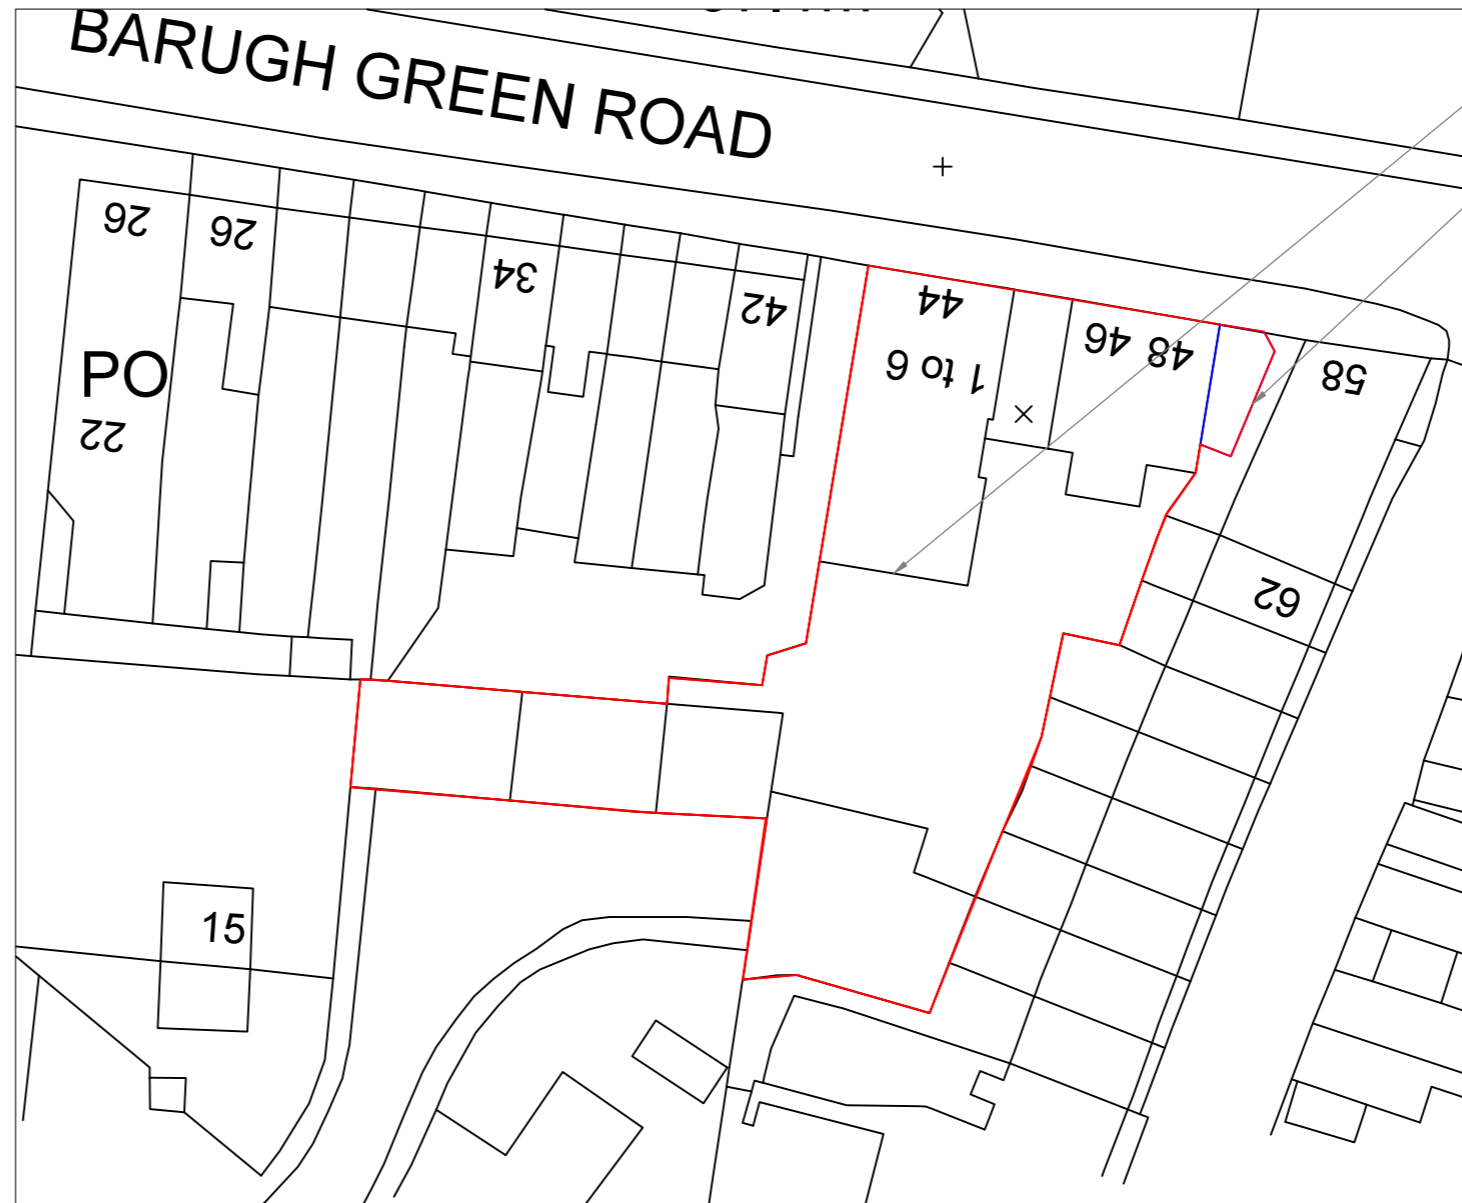

Drawing No.	Rev No.
MPG001 -001	

LOCATION PLAN
SCALE 1:1250 AT A3

SITE PLAN
SCALE 1:500 AT A3

DO NOT SCALE: Contractor to check all dimensions and report any omissions or errors

NOTES

SITE AREA 1131m²

PROPOSED EXTENSION AREA 24m²

This drawing is copyright. © jrbdesigns Ltd.

Client **GATES ESTATES**

Drawing Title **SITE PLANS**

Address **48 BARUGH GREEN ROAD
BARUGH GREEN
BARNSELEY
S75 1JT**

Project Title: **PROPOSED SINGLE STOREY
SIDE SHOP EXTENSION**