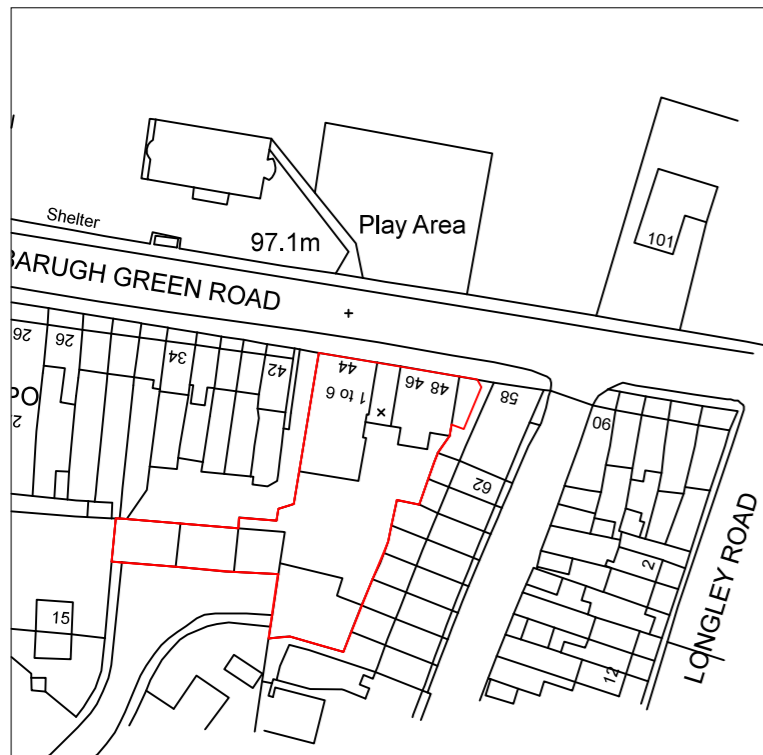

Drawing No.	Rev No.
MPG001 -001	

LOCATION PLAN
SCALE 1:1250 AT A3

SITE PLAN
SCALE 1:500 AT A3

DO NOT SCALE: Contractor to check all dimensions and report any omissions or errors

NOTES

SITE AREA 1131m²

PROPOSED EXTENSION AREA 24m²