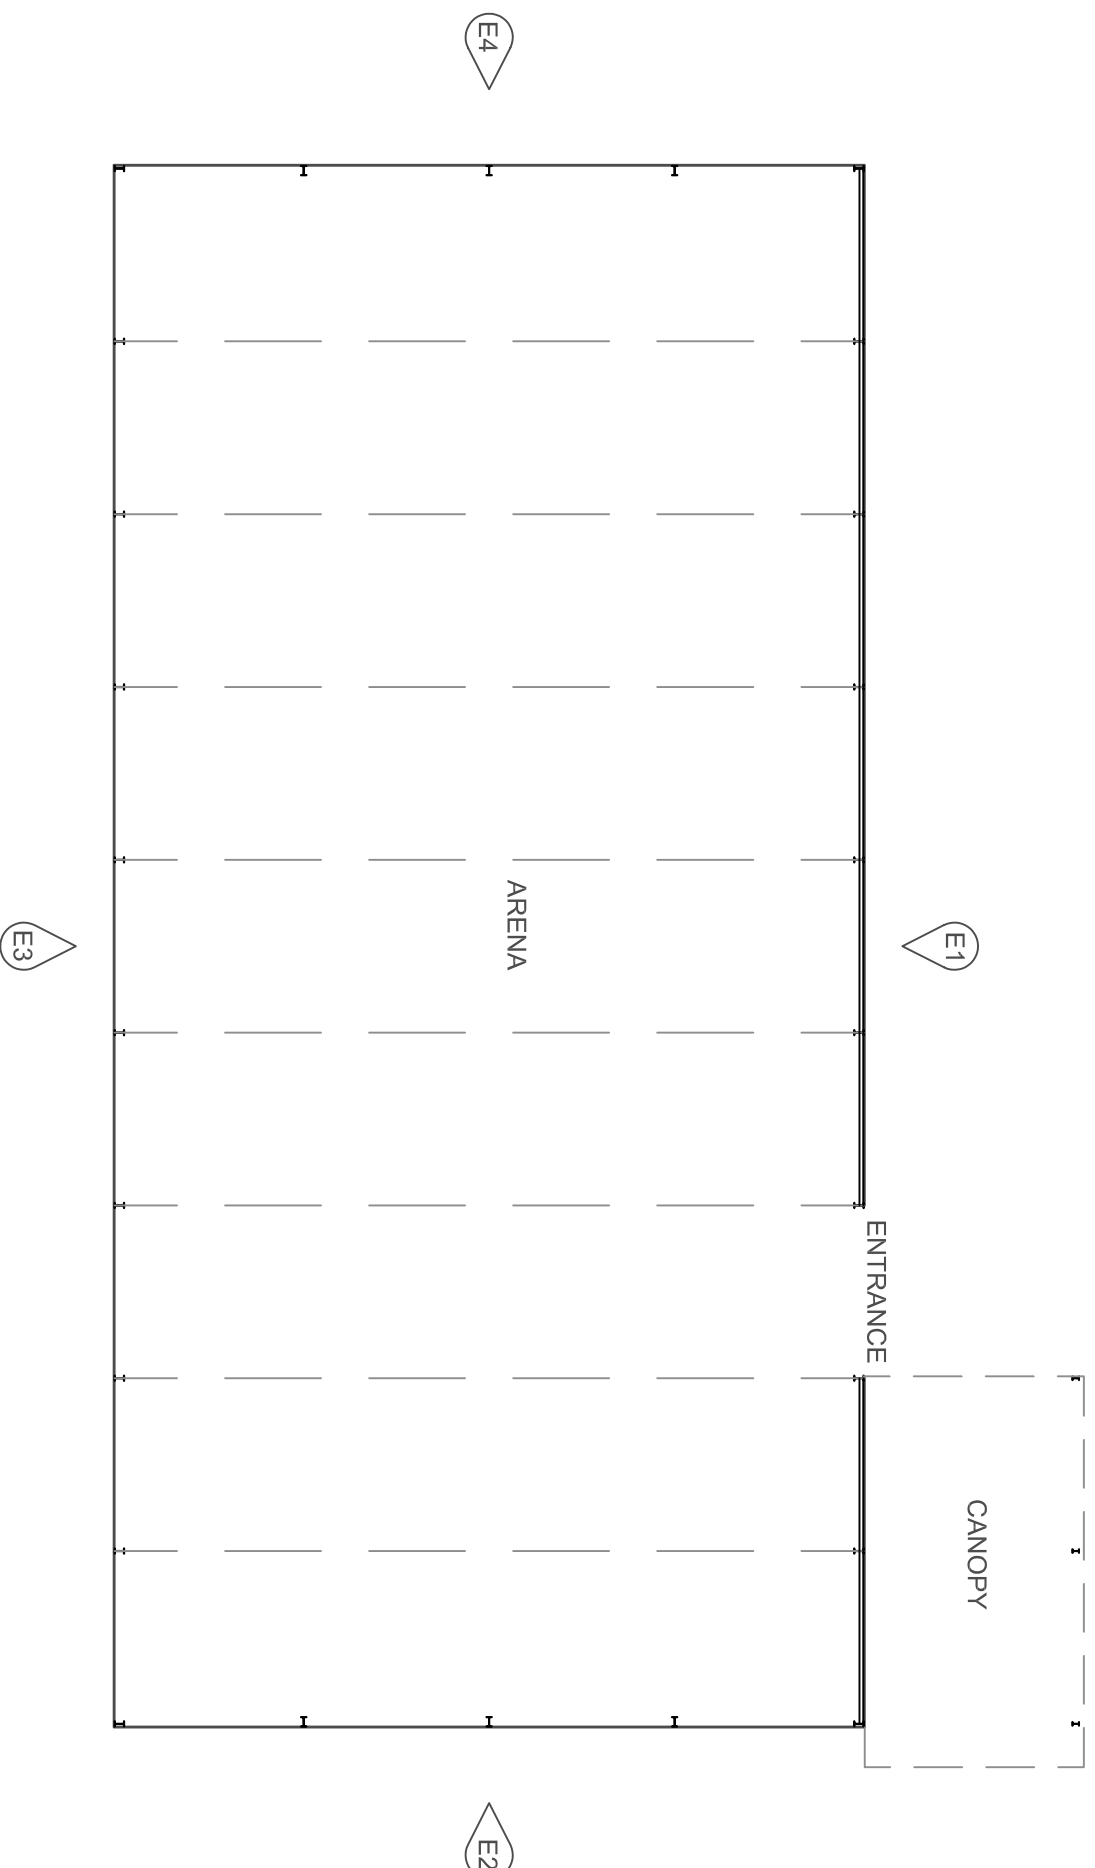

# EXISTING ARENA PLAN

Scale 1:200

PLANNING

**FAR BROAD OAK FARM,  
BROAD OAK LANE, S36 7GE  
EXISTING ARENA PLAN**

DRAWING No H187 / PL / 110 SCALE 1:200@A3 DATE JULY 2011 DRAWN JMW

25 Queens Square Business Park  
Huddersfield Road  
Horley, Holmfirth  
West Yorkshire HD9 6QZ

**J + J BOLCHOVER**  
ARCHITECTS

NOTE:  
THIS DRAWING IS FOR  
PLANNING PURPOSES ONLY.