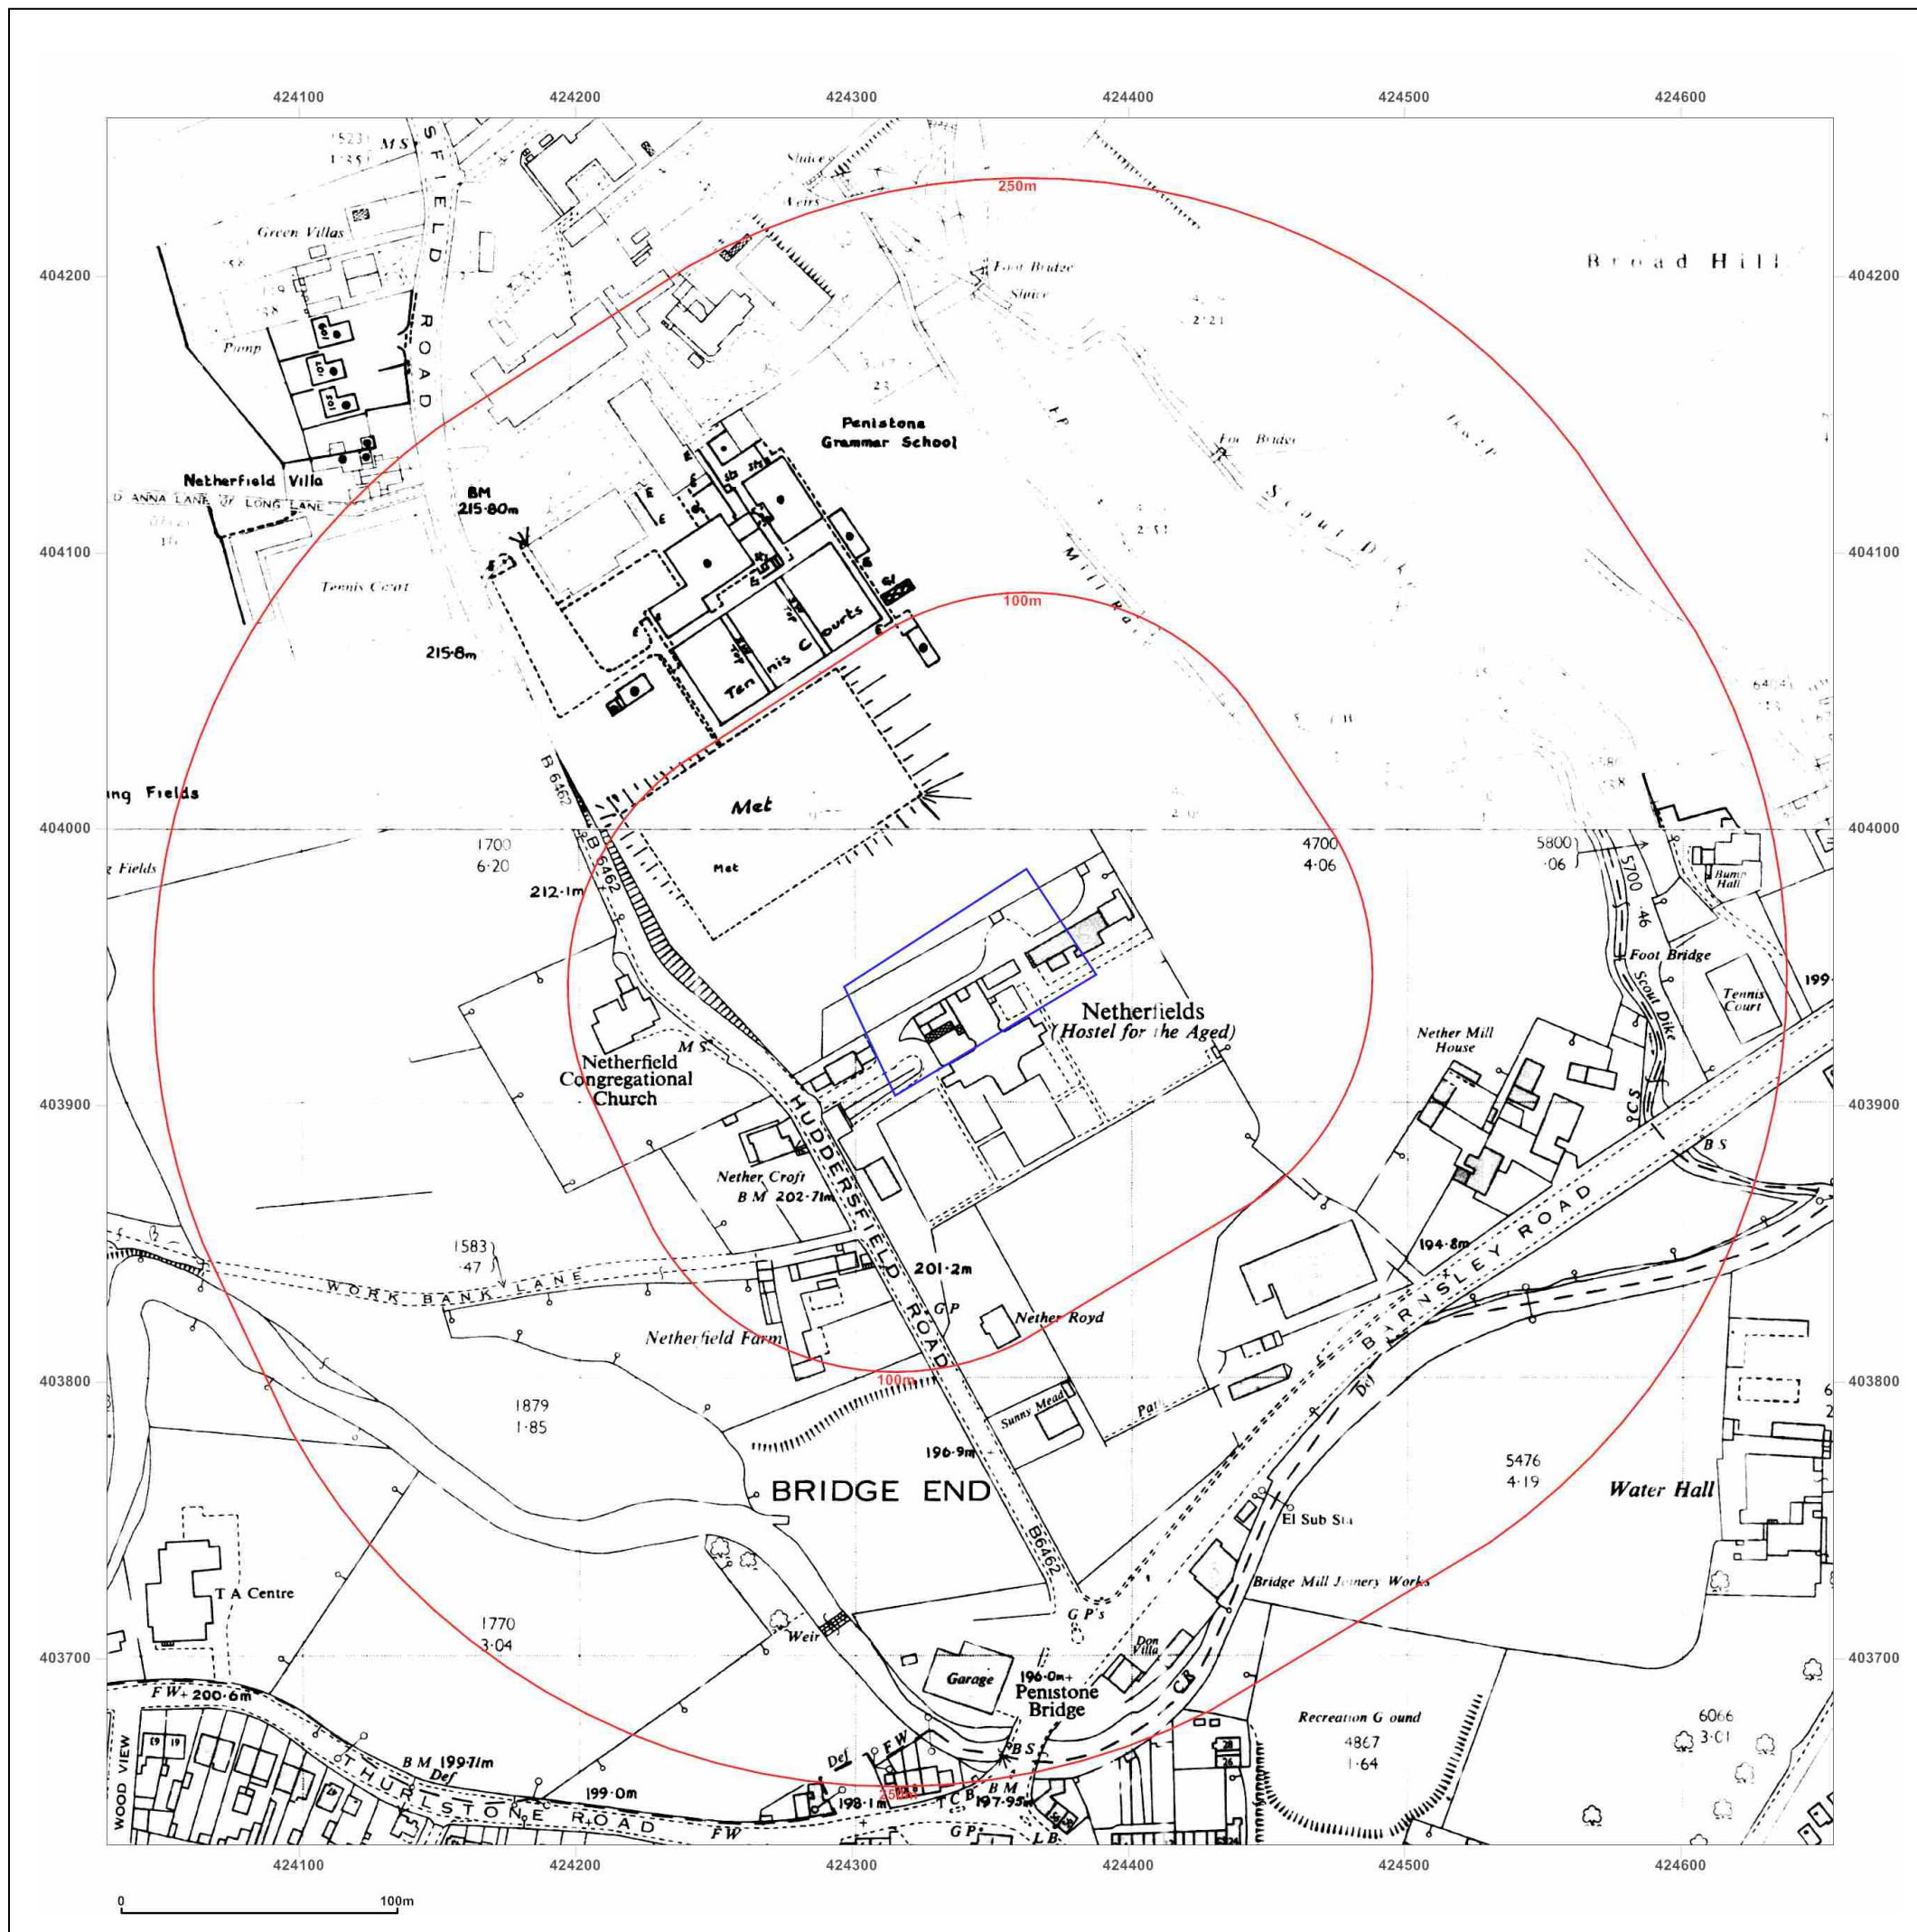

Surveyed 1967
 Revised 1967
 Edition N/A
 Copyright 1968
 Levelled 1959

Produced by
 Groundsure Insights
www.groundsure.com

Supplied by:
www.emapsite.com
sales@emapsite.com

© Crown copyright and database rights 2018 Ordnance Survey 100035207

Map Name: National Grid

Map date: 1978

Scale: 1:2,500

Printed at: 1:2,500

Surveyed N/A
 Revised N/A
 Edition N/A
 Copyright 1978
 Levelled N/A

Surveyed N/A
 Revised N/A
 Edition N/A
 Copyright 1978
 Levelled N/A

Produced by
 Groundsure Insights
www.groundsure.com

Supplied by:
www.emapsite.com
sales@emapsite.com

© Crown copyright and database rights 2018 Ordnance Survey 100035207

Production date: 14 June 2018

Map legend available at:
www.groundsure.com/sites/default/files/groundsure_legend.pdf

Map Name: National Grid

Map date: 1984-1989

Scale: 1:2,500

Printed at: 1:2,500

Surveyed 1958
 Revised 1989
 Edition N/A
 Copyright 1989
 Levelled 1958

Surveyed 1984
 Revised 1984
 Edition N/A
 Copyright 1985
 Levelled 1959