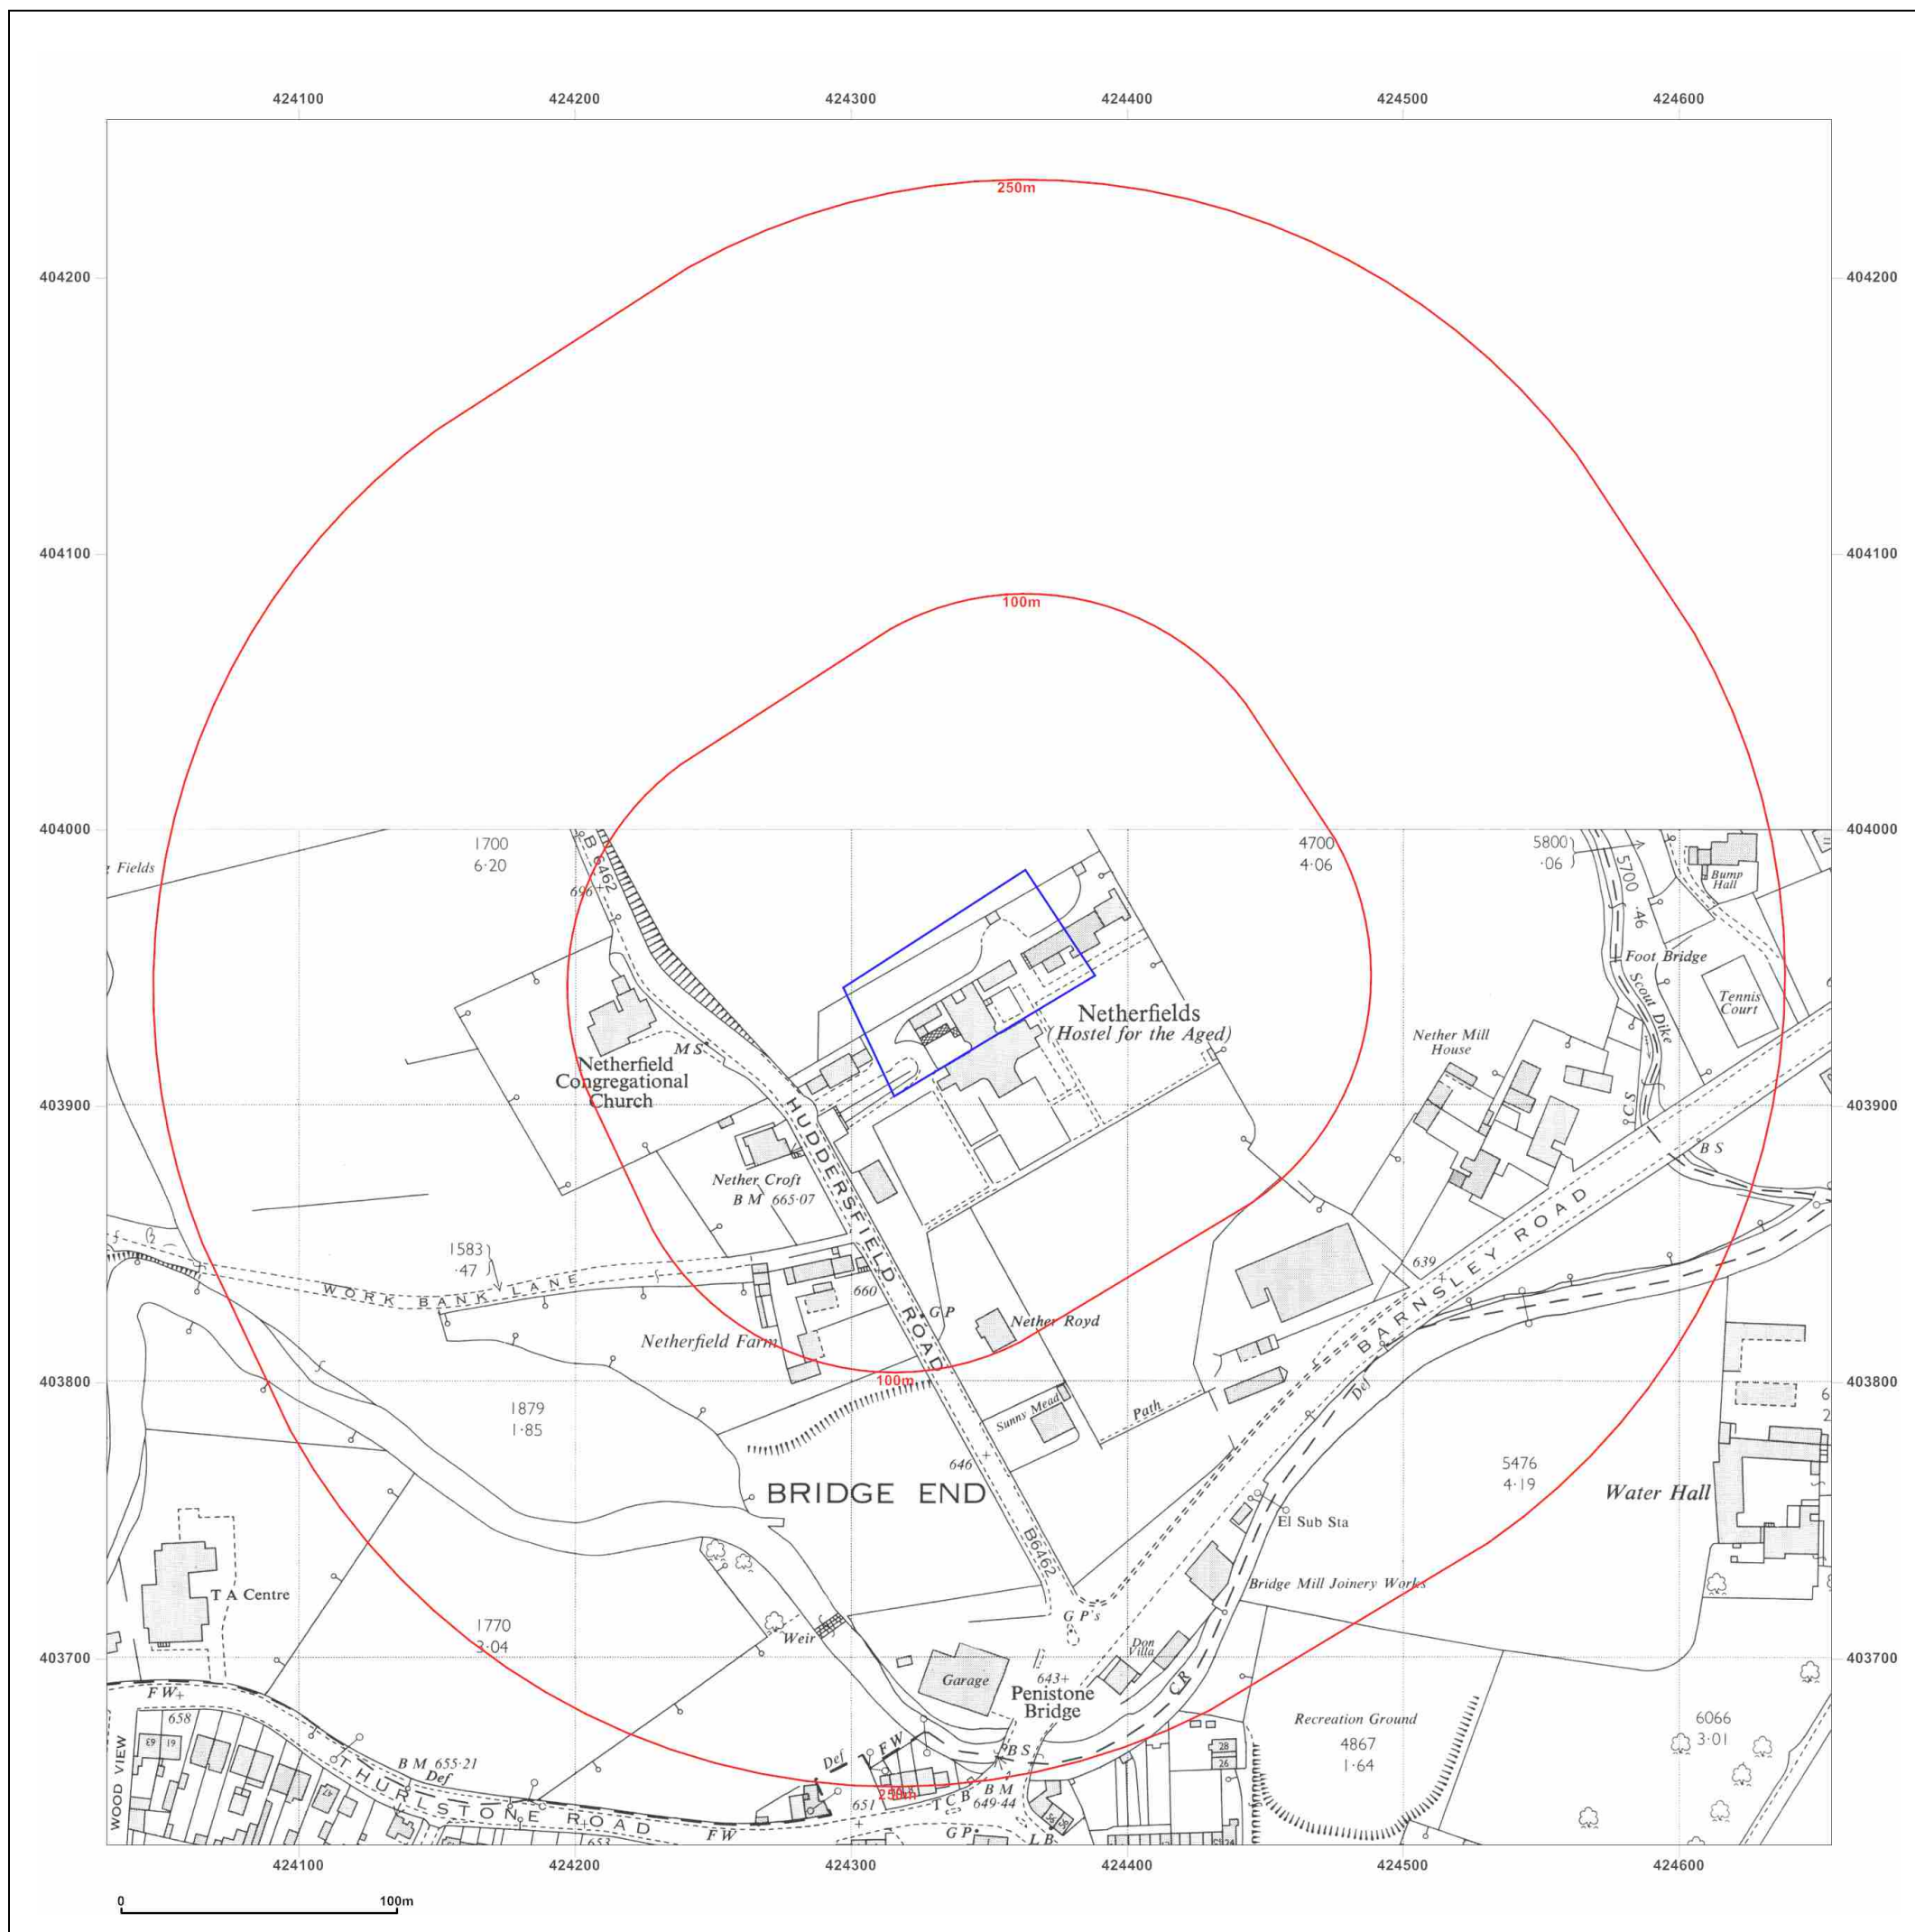

Surveyed 1967
Revised 1967
Edition N/A
Copyright 1968
Levelled 1959

Produced by
Groundsure Insights
www.groundsure.com

Supplied by:
www.emapsite.com
sales@emapsite.com

© Crown copyright and database rights 2018 Ordnance Survey 100035207

Production date: 14 June 2018

Map legend available at:
www.groundsure.com/sites/default/files/groundsure_legend.pdf