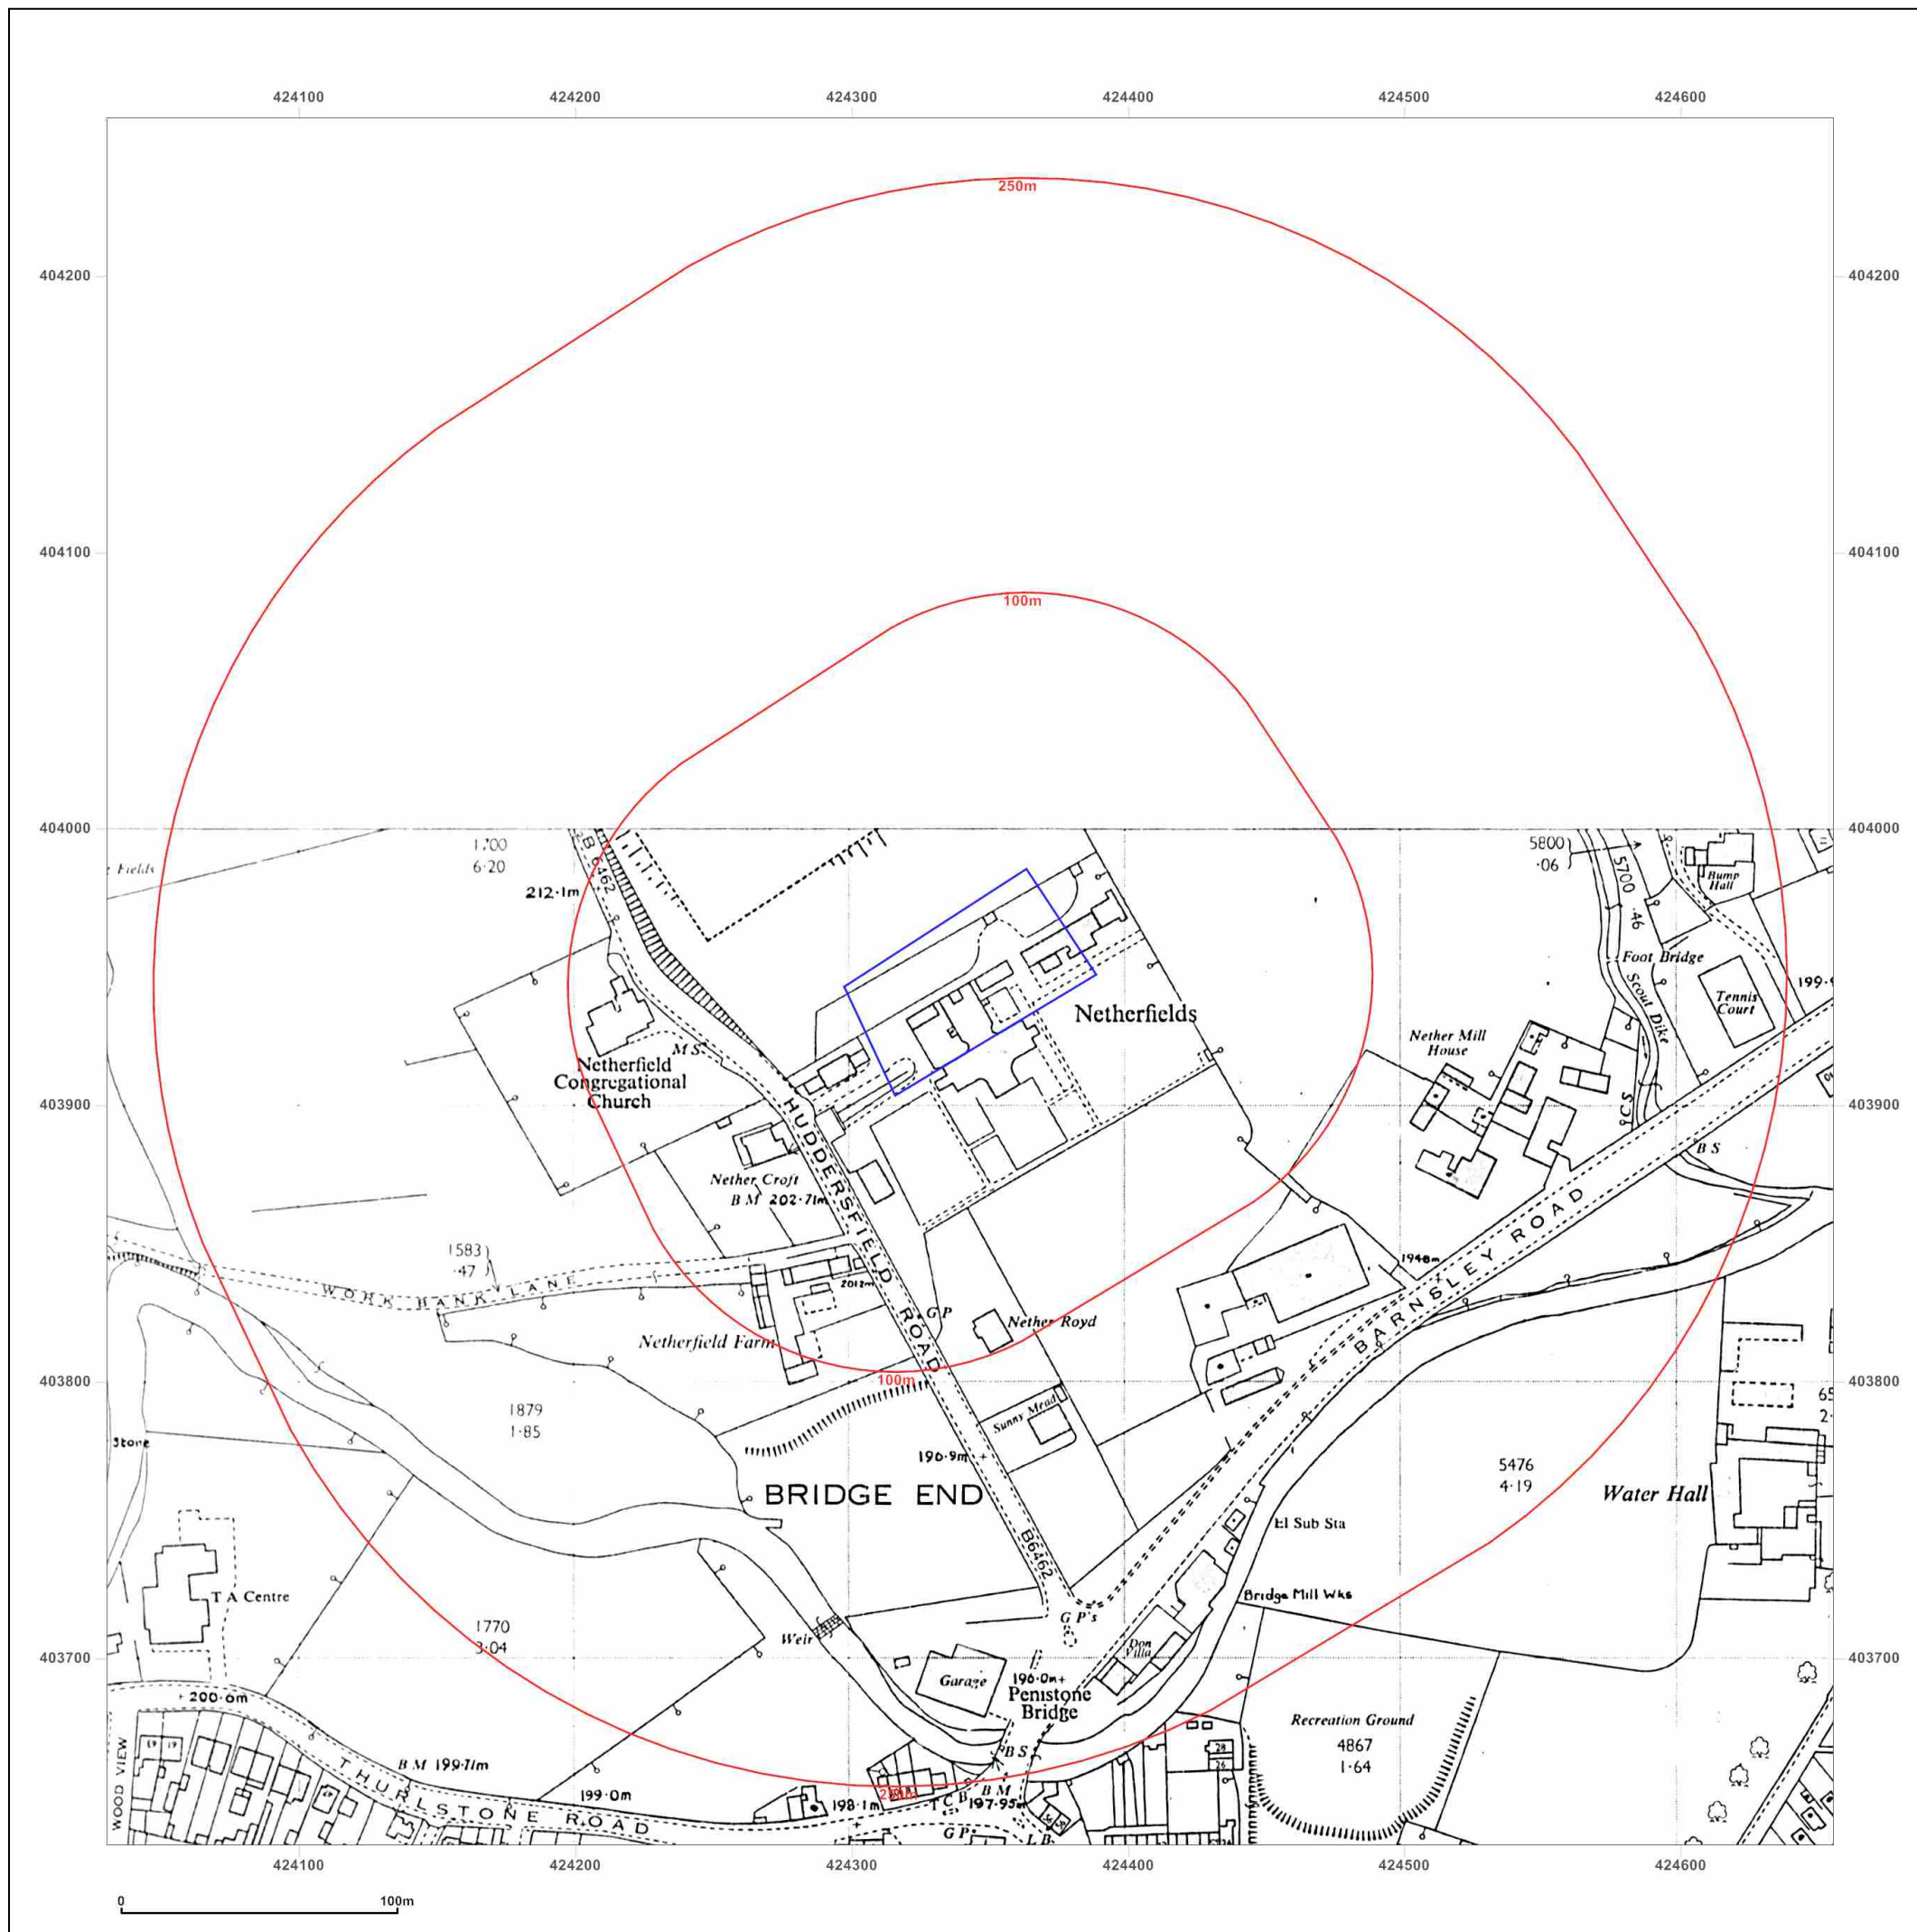

Site Details:

Penistone Grammar School, Penistone, Sheffield

Client Ref: EMS_484046_649862
Report Ref: EMS-484046_649862
Grid Ref: 424343, 403945

Map Name: National Grid

Map date: 1983

Scale: 1:2,500

Printed at: 1:2,500

Surveyed 1959
Revised 1983
Edition N/A
Copyright 1983
Levelled 1959

Produced by Groundsure Insights
www.groundsure.com

Supplied by:
www.emapsite.com
sales@emapsite.com

© Crown copyright and database rights 2018 Ordnance Survey 100035207

Production date: 14 June 2018

Map legend available at:
www.groundsure.com/sites/default/files/groundsure_legend.pdf