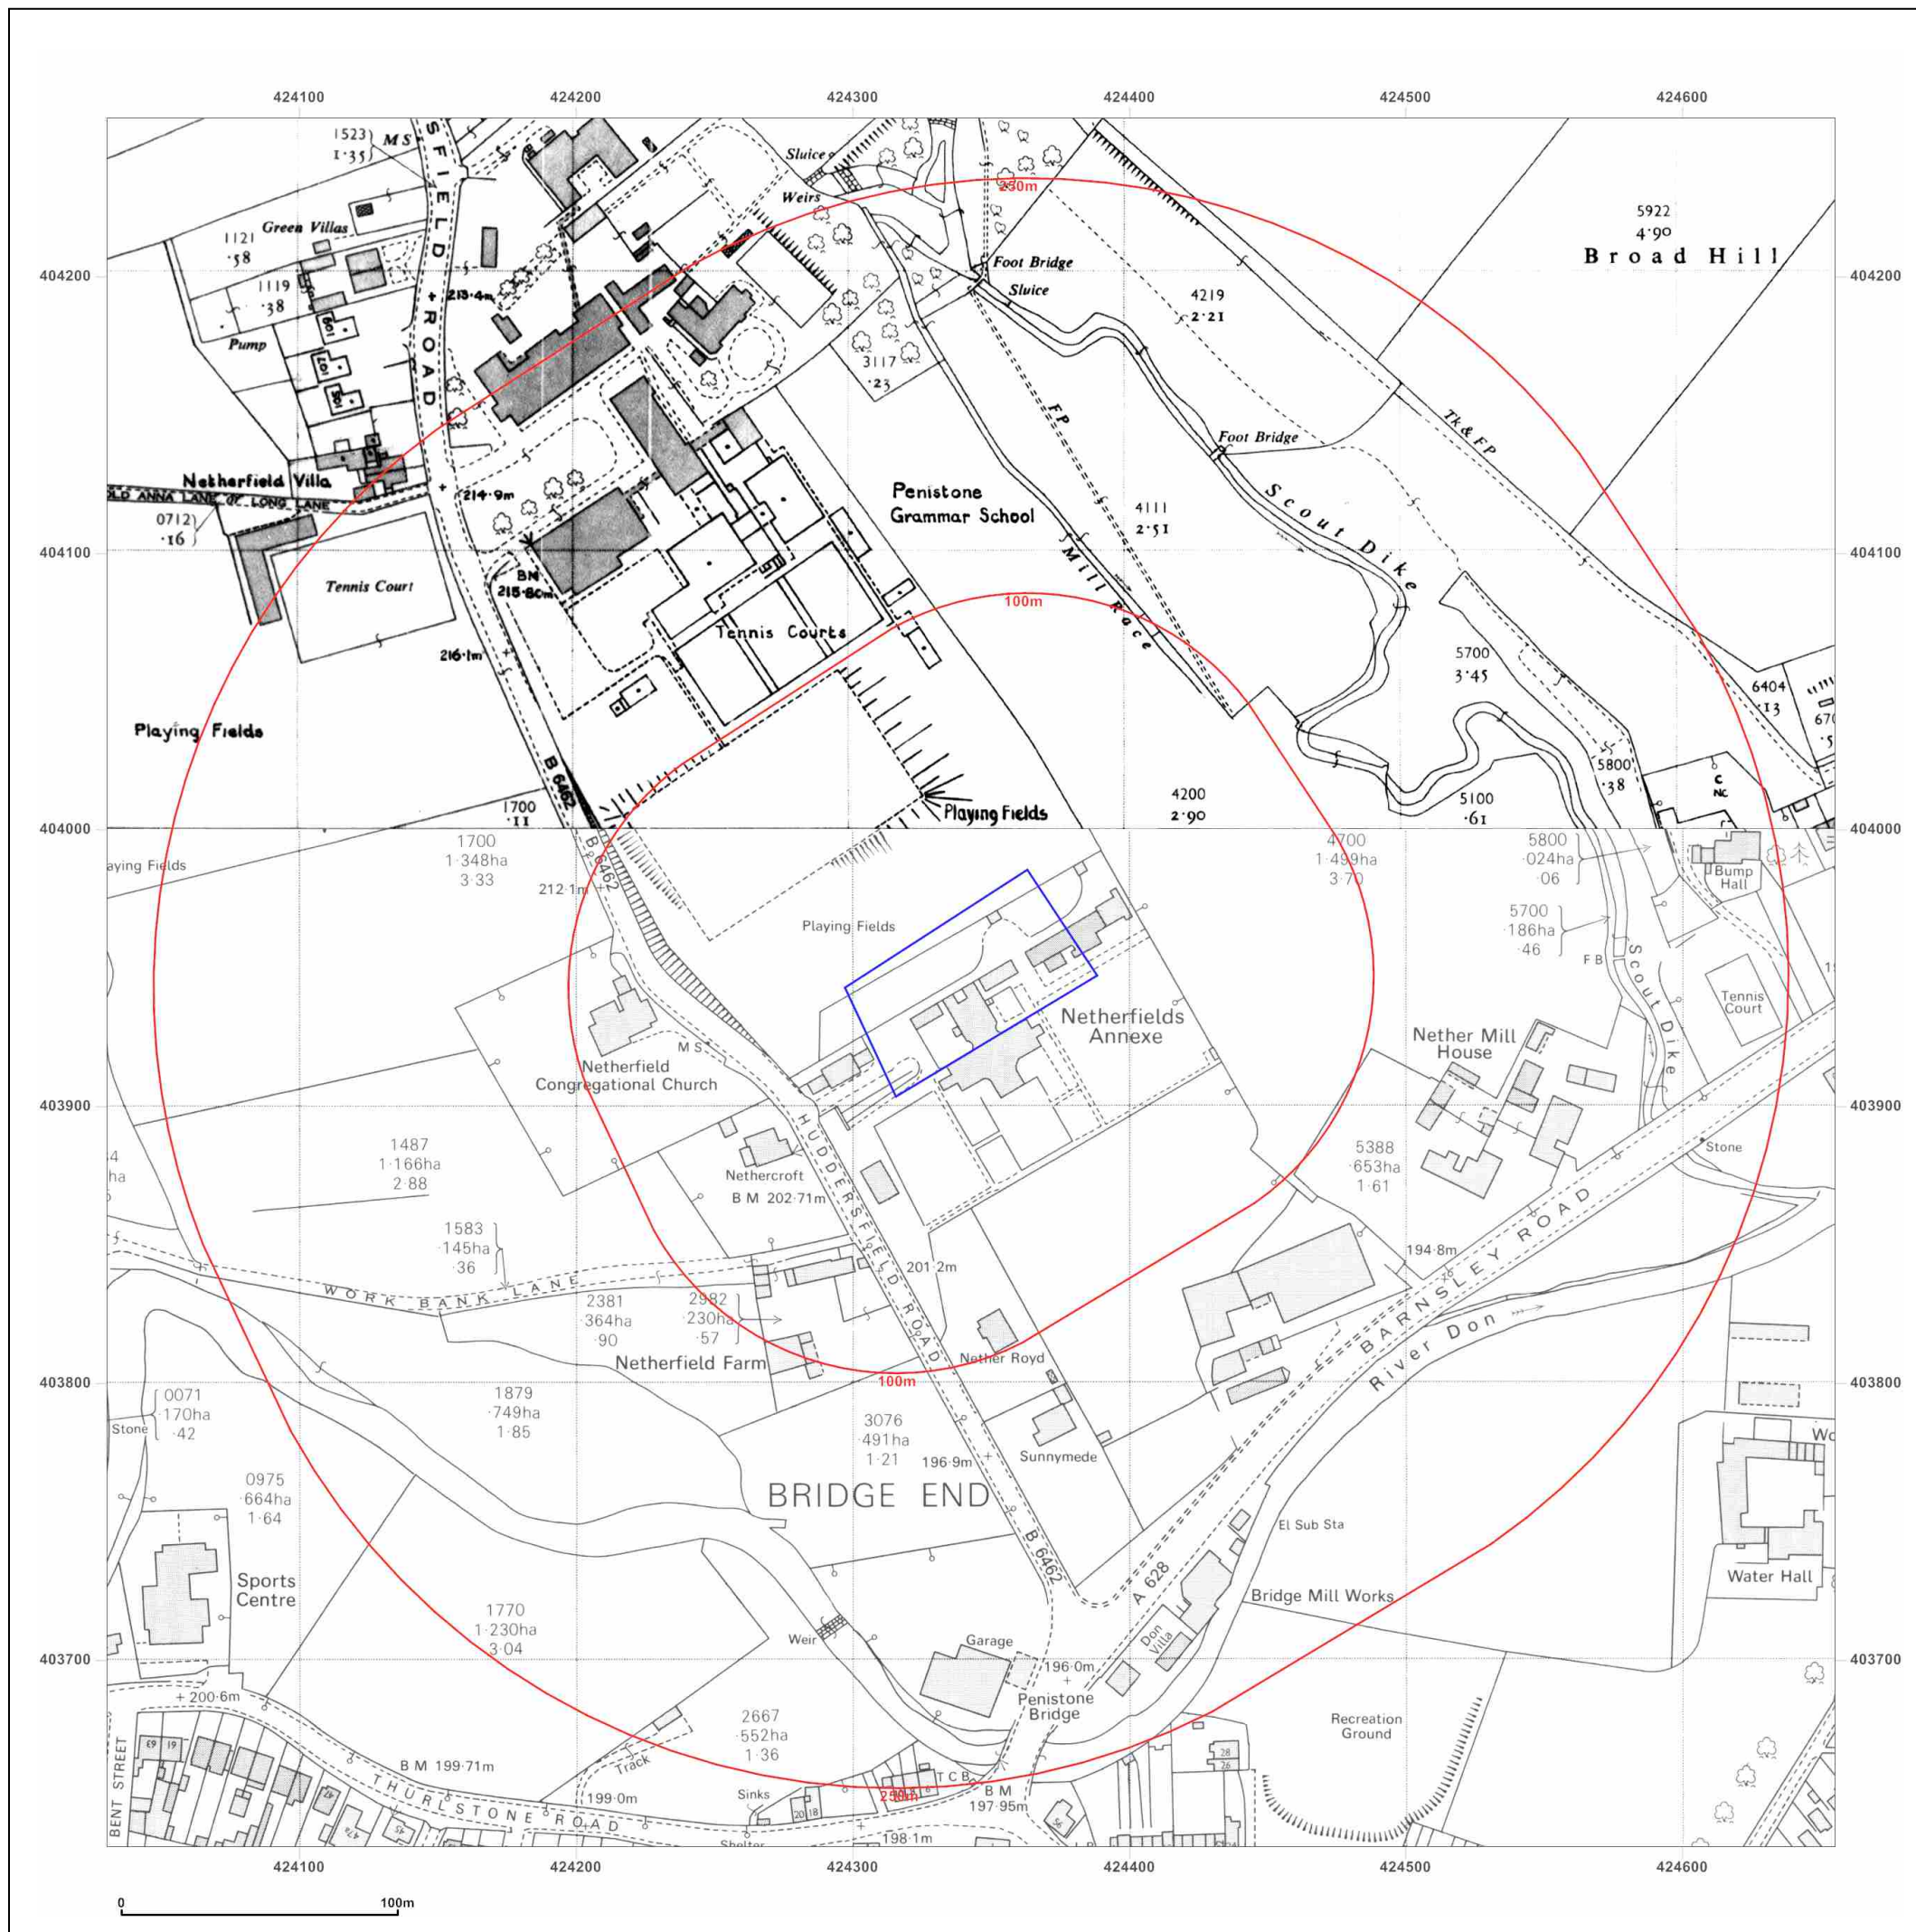

Map Name: National Grid

Map date: 1978

Scale: 1:2,500

Printed at: 1:2,500

Surveyed N/A
 Revised N/A
 Edition N/A
 Copyright 1978
 Levelled N/A

Surveyed N/A
 Revised N/A
 Edition N/A
 Copyright 1978
 Levelled N/A

Map Name: National Grid

Map date: 1984-1989

Scale: 1:2,500

Printed at: 1:2,500

Surveyed 1958
 Revised 1989
 Edition N/A
 Copyright 1989
 Levelled 1958

Surveyed 1984
 Revised 1984
 Edition N/A
 Copyright 1985
 Levelled 1959

Produced by
 Groundsure Insights
www.groundsure.com

Supplied by:
www.emapsite.com
sales@emapsite.com

© Crown copyright and database rights 2018 Ordnance Survey 100035207

Production date: 14 June 2018

Map legend available at:
www.groundsure.com/sites/default/files/groundsure_legend.pdf

© Crown copyright and database rights 2018 Ordnance Survey 100035207

Production date: 14 June 2018

Map legend available at:
www.groundsure.com/sites/default/files/groundsure_legend.pdf