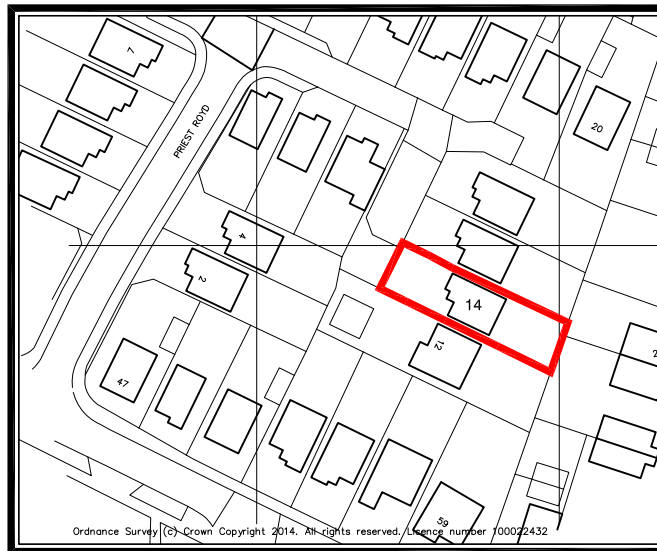

15 Medway Close  
Barugh Green  
Barnsley  
S75 1NY

07762656187  
steven@drawit.biz  
www.drawit.biz

**SITE LOCATION PLAN**  
Scale: 1:1250

# PLANNING

Rev:	Date:	Description:	By:
------	-------	--------------	-----

CLIENT: Mr.T McDonagh	PROJECT: Proposed additional second storey front extension
DWG OF: Site Location Plan	SITE ADDRESS: 14 Priest Royd, Darton Barnsley S75 5AJ

Drawn by: SH	Scale: 1:1250	Date: 27/03/2013
Dwg No: 1421_101	rev	