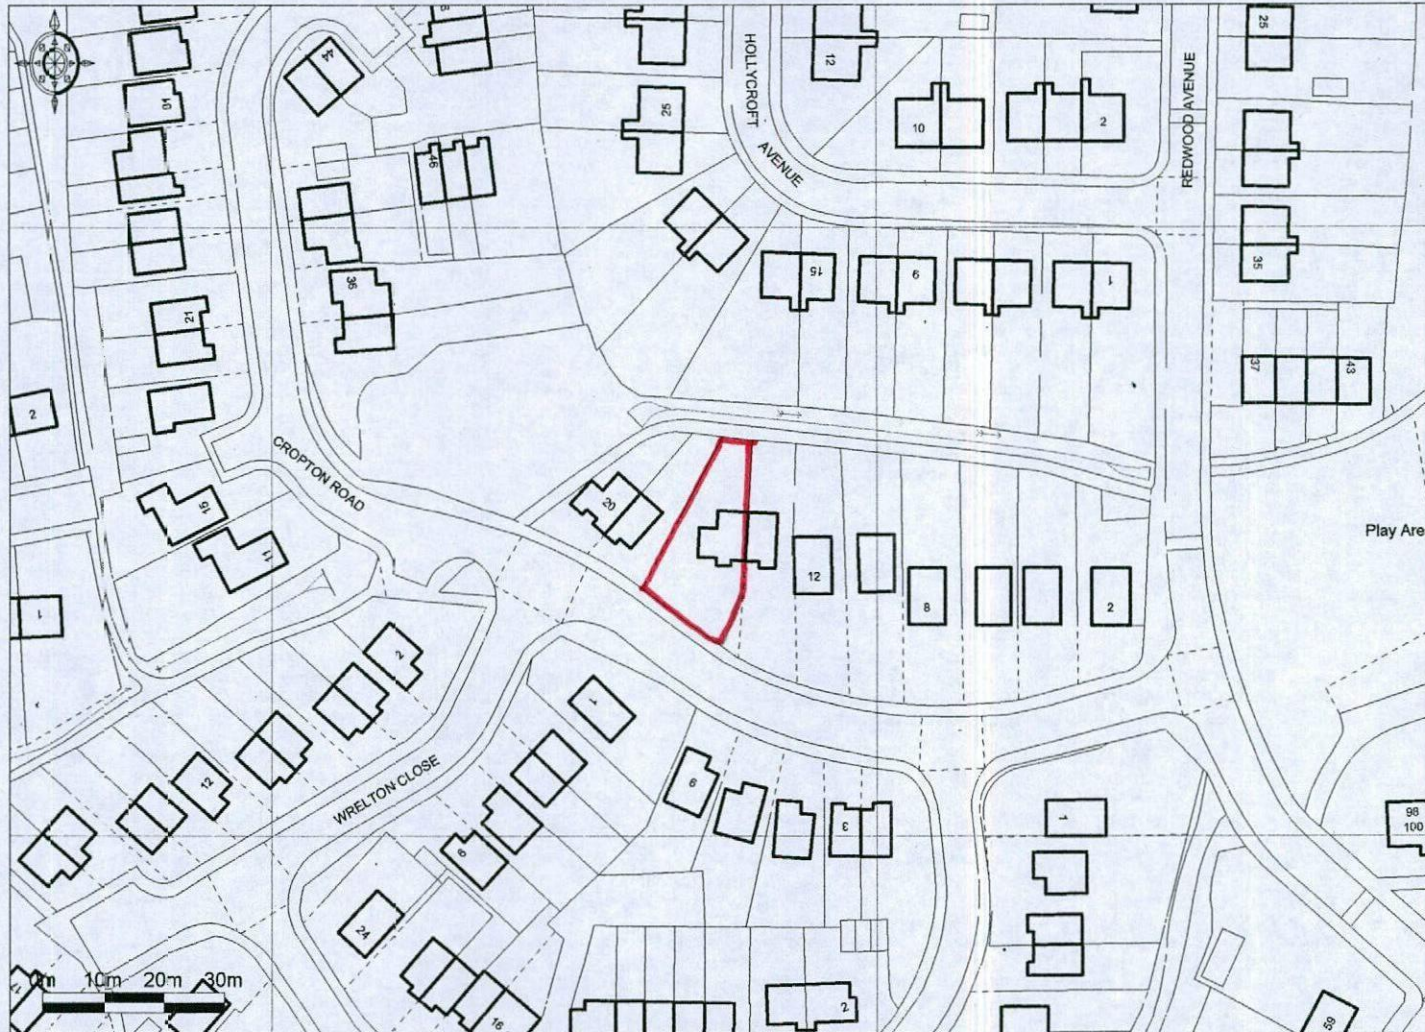

Cropton Road

Promap
© LANDMARK INFORMATION GROUP

Peter Dimberline RIBA