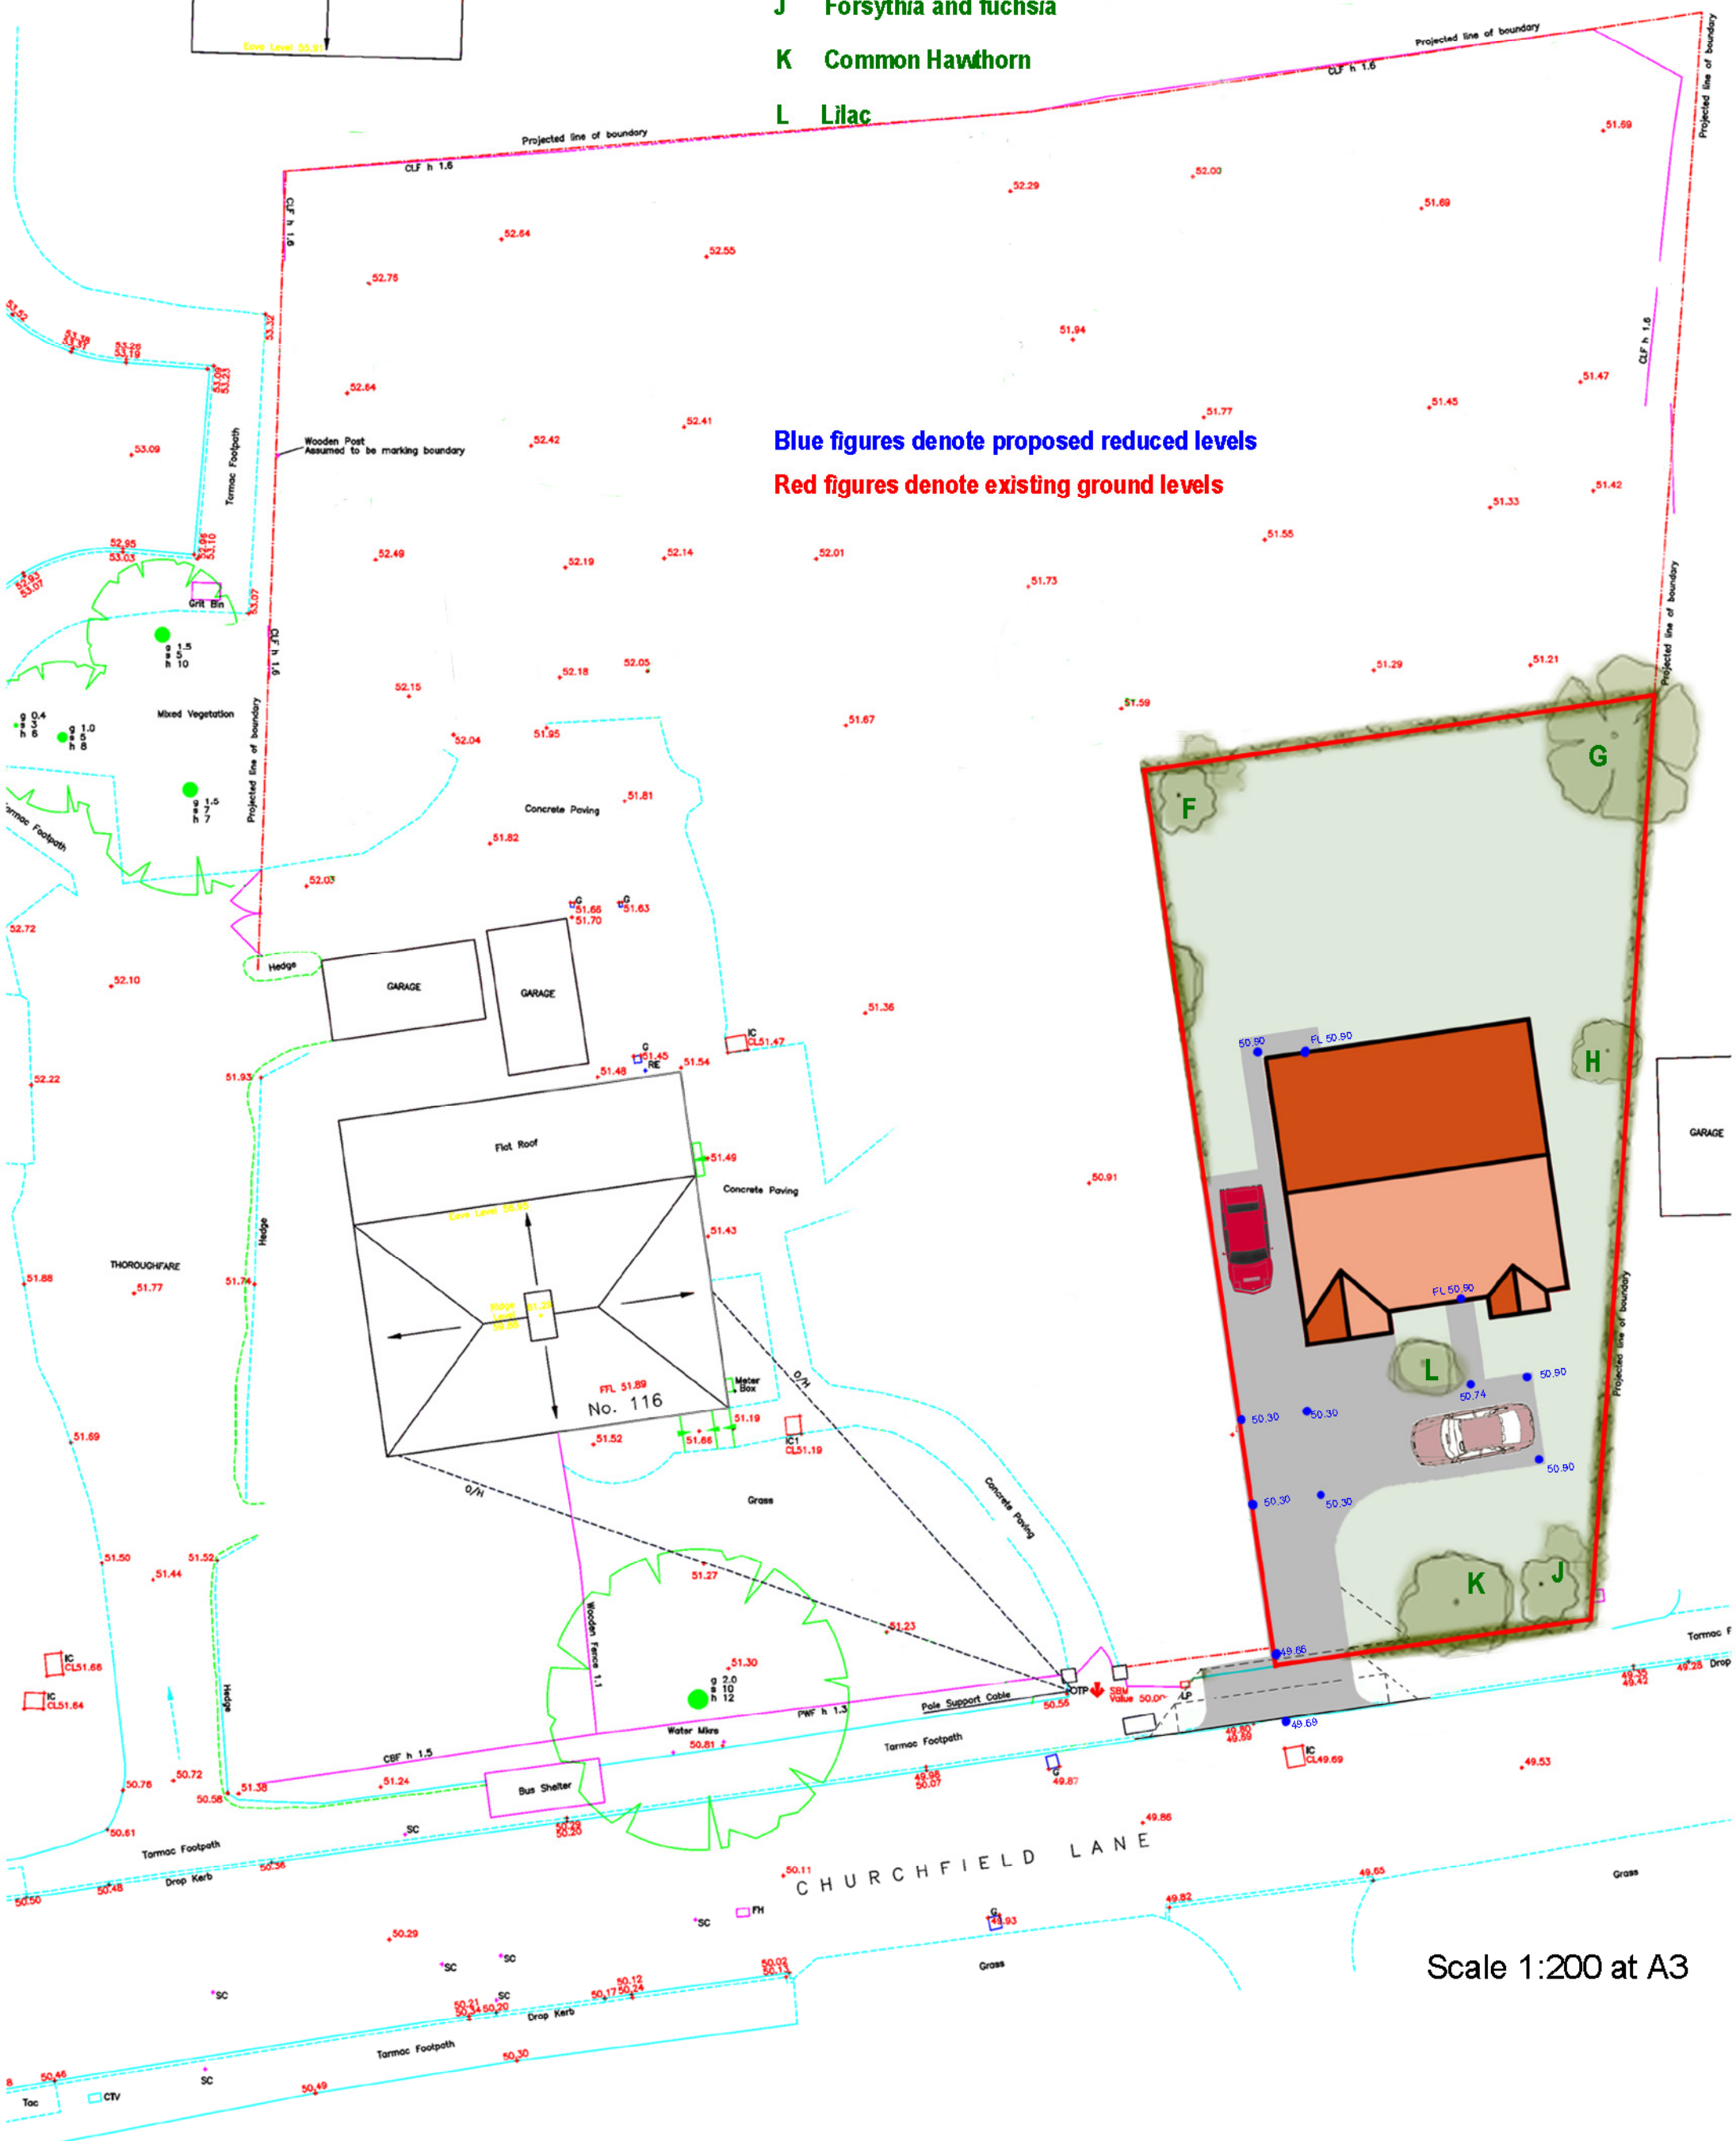

Tree planting schedule

- F Dogwood and buddleia shrubs
- G Beech tree
- H Cotoneaster tree
- J Forsythia and fuchsia
- K Common Hawthorn
- L Lilac

Blue figures denote proposed reduced levels
Red figures denote existing ground levels

Scale 1:200 at A3

Site Layout Plan