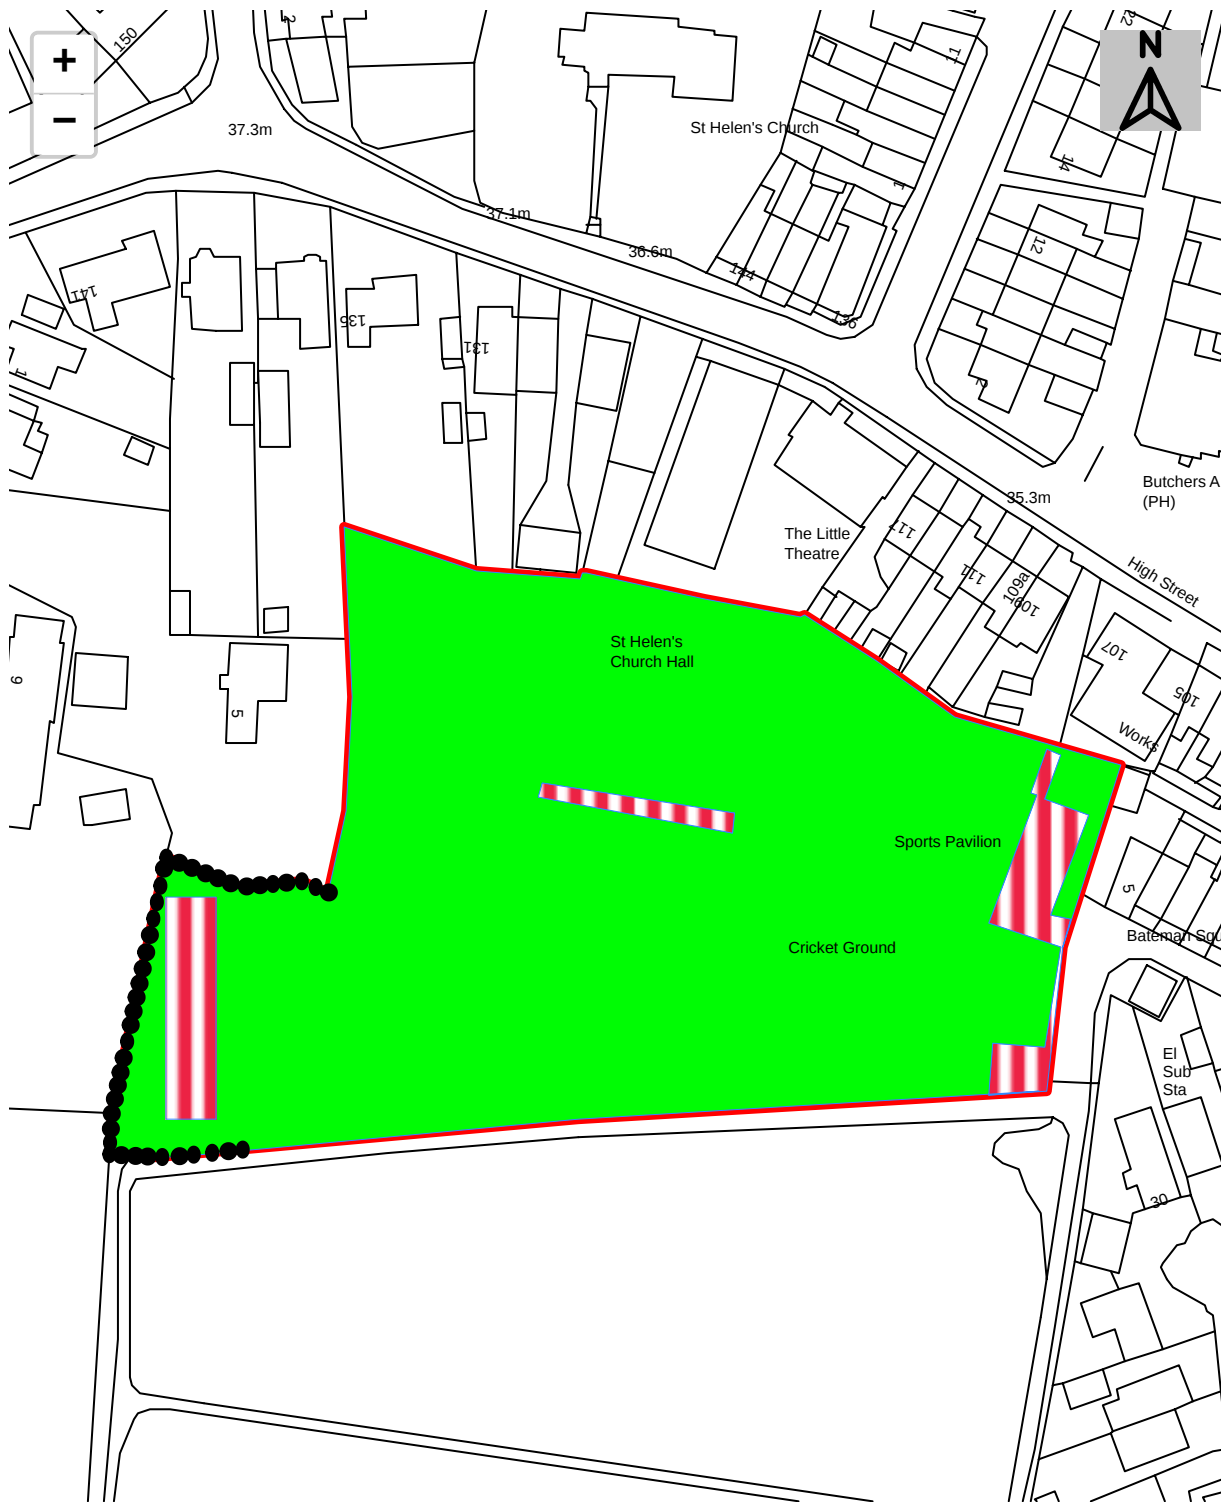

**Pre-Development Plan  
Baseline Map**

**Post-Development Plan  
Post-Development Map**

Leaflet

## Onsite Habitat Plan | Symbology

All symbology based on UKHAB recommendations.

Colour Code	Habitat Description
	Developed land; sealed surface
	Modified grassland
	Urban rural tree

**Post-Development Plan  
Post-Development (Per Habitat)**

 Leaflet

### Area-Intended-Works

Ref	Colour Code	Habitat Description
1		Developed land; sealed surface
2		Developed land; sealed surface