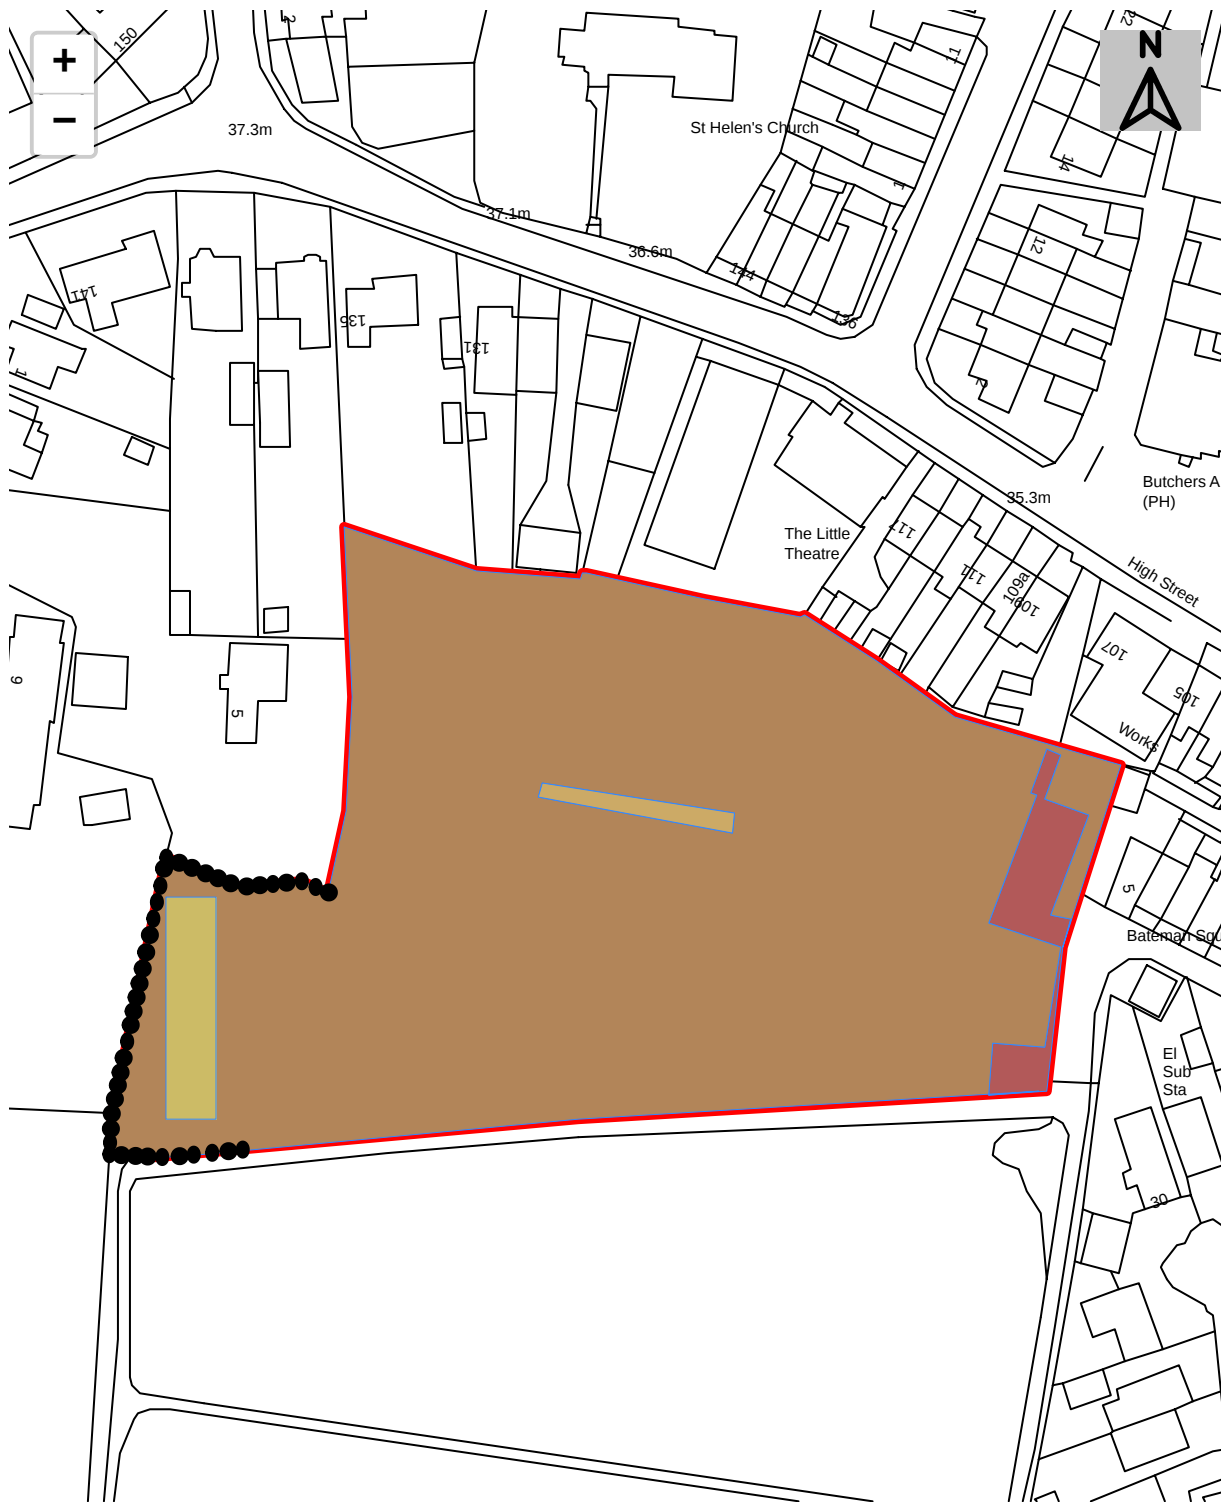

**Pre-Development Plan  
Baseline Map**

**Post-Development Plan  
Post-Development Map**

Leaflet

## Onsite Habitat Plan | Symbology

All symbology based on UKHAB recommendations.

Colour Code	Habitat Description
	Developed land; sealed surface
	Modified grassland
	Urban rural tree

**Post-Development Plan  
Post-Development (Per Habitat)**

 Leaflet

### Area-Intended-Works

Ref	Colour Code	Habitat Description
1		Developed land; sealed surface
2		Developed land; sealed surface