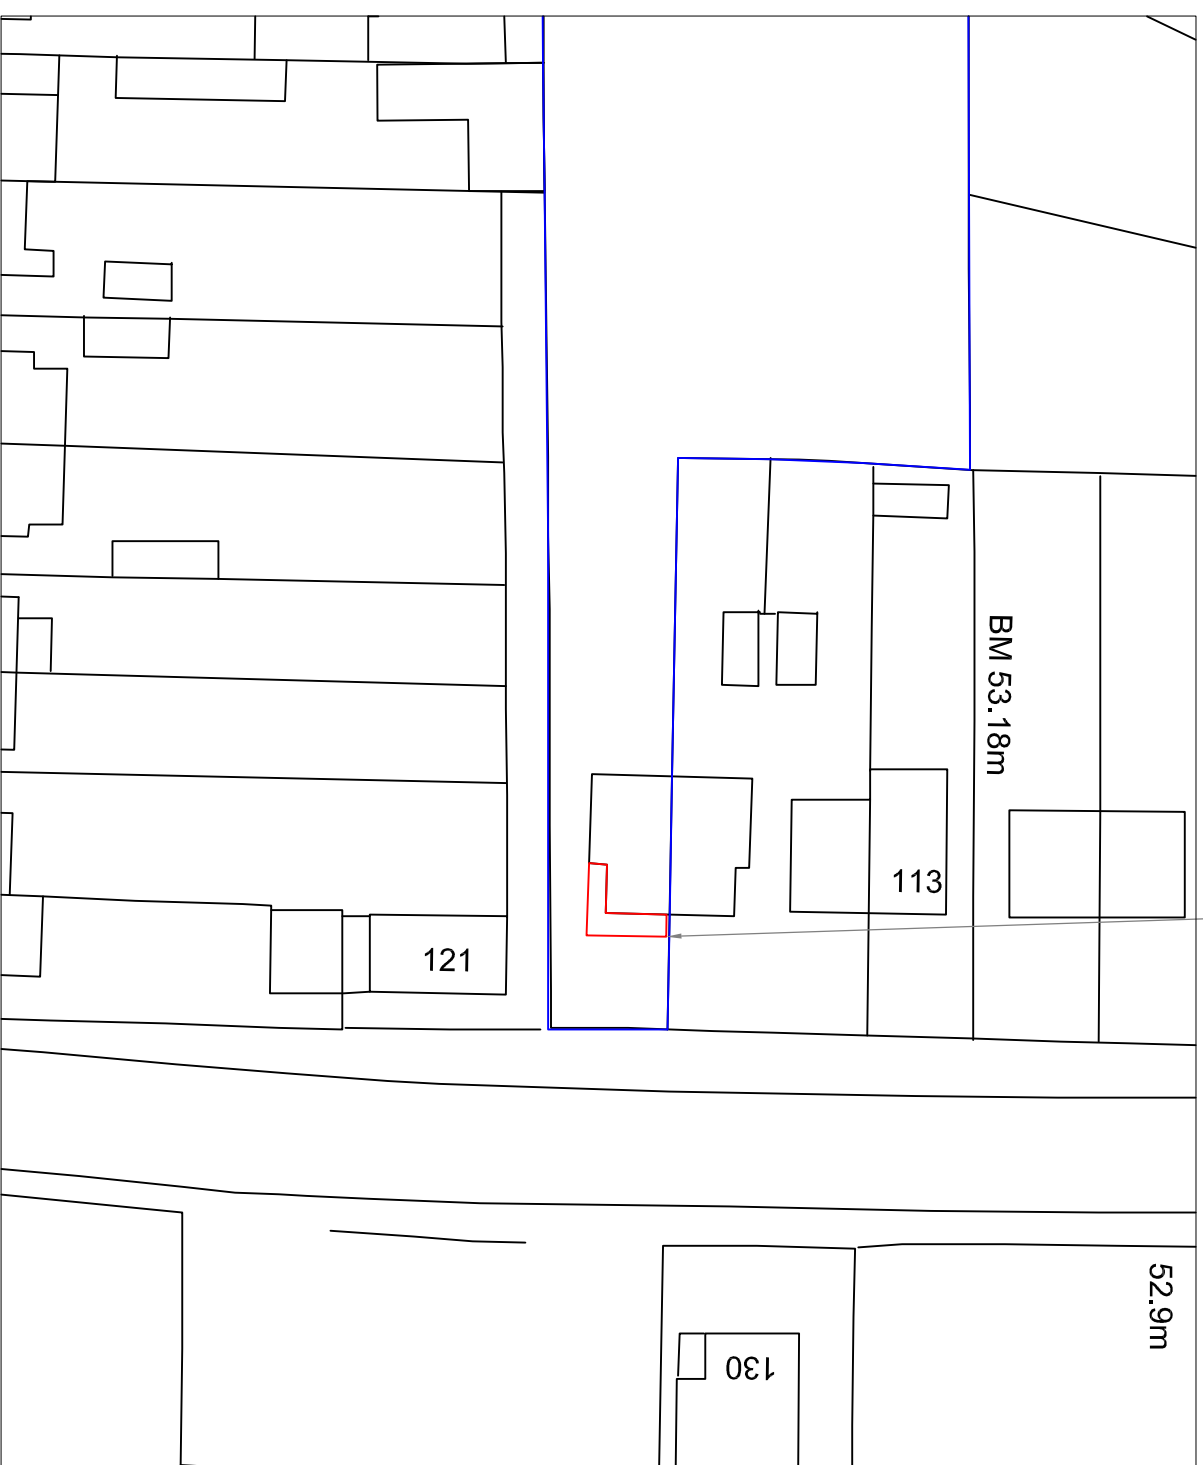

LOCATION PLAN
SCALE 1:1250 AT A3

SITE PLAN
SCALE 1:500 AT A3

DO NOT SCALE: Contractor to check all dimensions and report any omissions or errors

NOTES

Rev	Description	By	CHK	APP	Date

JRB DESIGNS Ltd
1 Saville Road
Cudworth
Barnsley
S72 8LT
Tel: 01226 383542
Fax: 01226 380078
Mob: 07970 541192
Email: jrb@jrbdesigns.co.uk
This drawing is copyright. © Jrbdesigns Ltd.

Client
MR M ALLEN

Drawing Title
SITE PLANS

Address
**119 CROSS LANE
ROYSTON
BARNLSLEY
S71 4AR**

Project Title:
**PROPOSED SINGLE STOREY
FRONT & SIDE EXTENSION**

Purpose of Issue:
PLANNING

Drawing Status
FIRST ISSUE

Scale at A3	Drawn By	Date	Checked By	Approved By	Date	Revision
AS SHOWN	JRB	26/04/2011	JRB		26/04/2011	-

Project No. **MMA002** Drawing No. **001**

APPROVAL: INFORMATION TENDER CONTRACT CONSTRUCTION