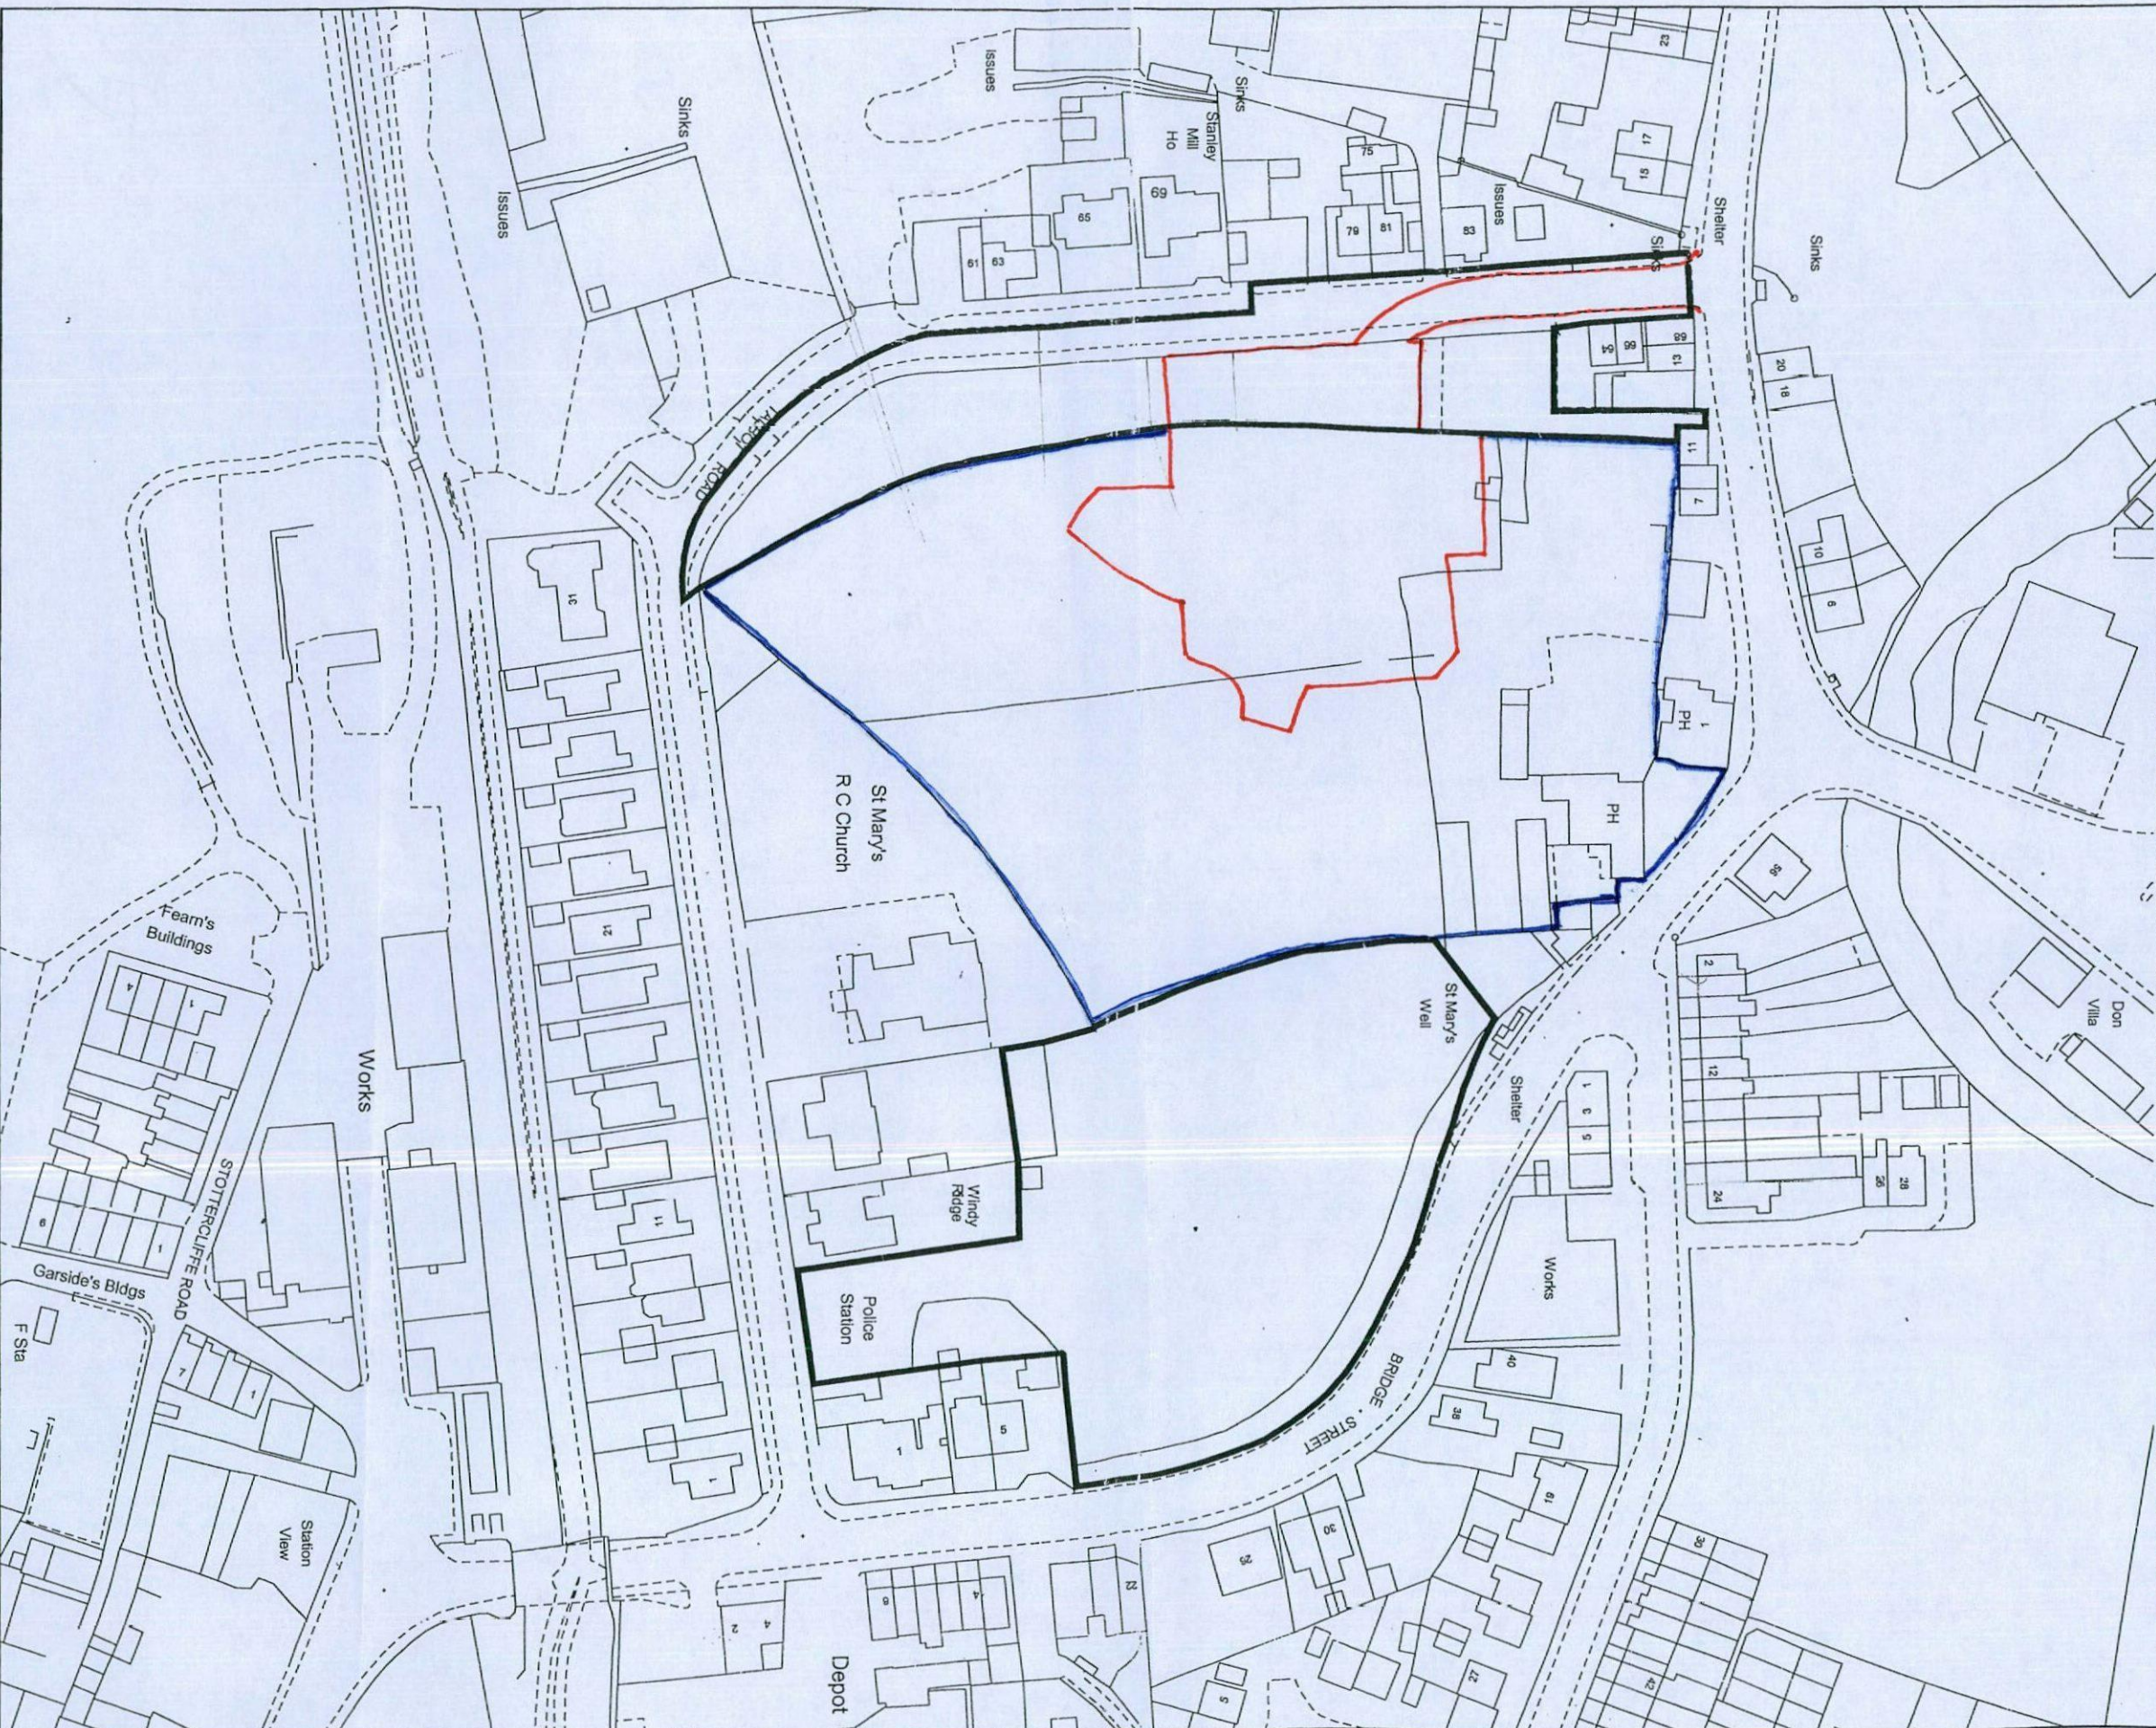

LR

TITLE NUMBER
SYK517956

SOUTH YORKSHIRE : BARNSELEY

ORDNANCE SURVEY MAP REFERENCE:

SE2403NW

SCALE 1:1250

©CROWN COPYRIGHT. Produced by H.M.L.R. Further reproduction in whole or in part is prohibited without the prior written permission of Ordnance Survey. Licence Number GD 272728.

This title plan shows the general position of the boundaries: it does not show the exact line of the boundaries. Measurements scaled from this plan may not match measurements between the same points on the ground. For more information see Land Registry Public Guide 7 - *Title Plans*.

This official copy shows the state of the title plan on 5 June 2006 at 11:10:09. It may be subject to distortions in scale.

Under s.67 of the Land Registration Act 2002, this copy is admissible in evidence to the same extent as the original.

Issued on 5 June 2006.

This title is dealt with by the Nottingham (East) District Land Registry.

LOCATION