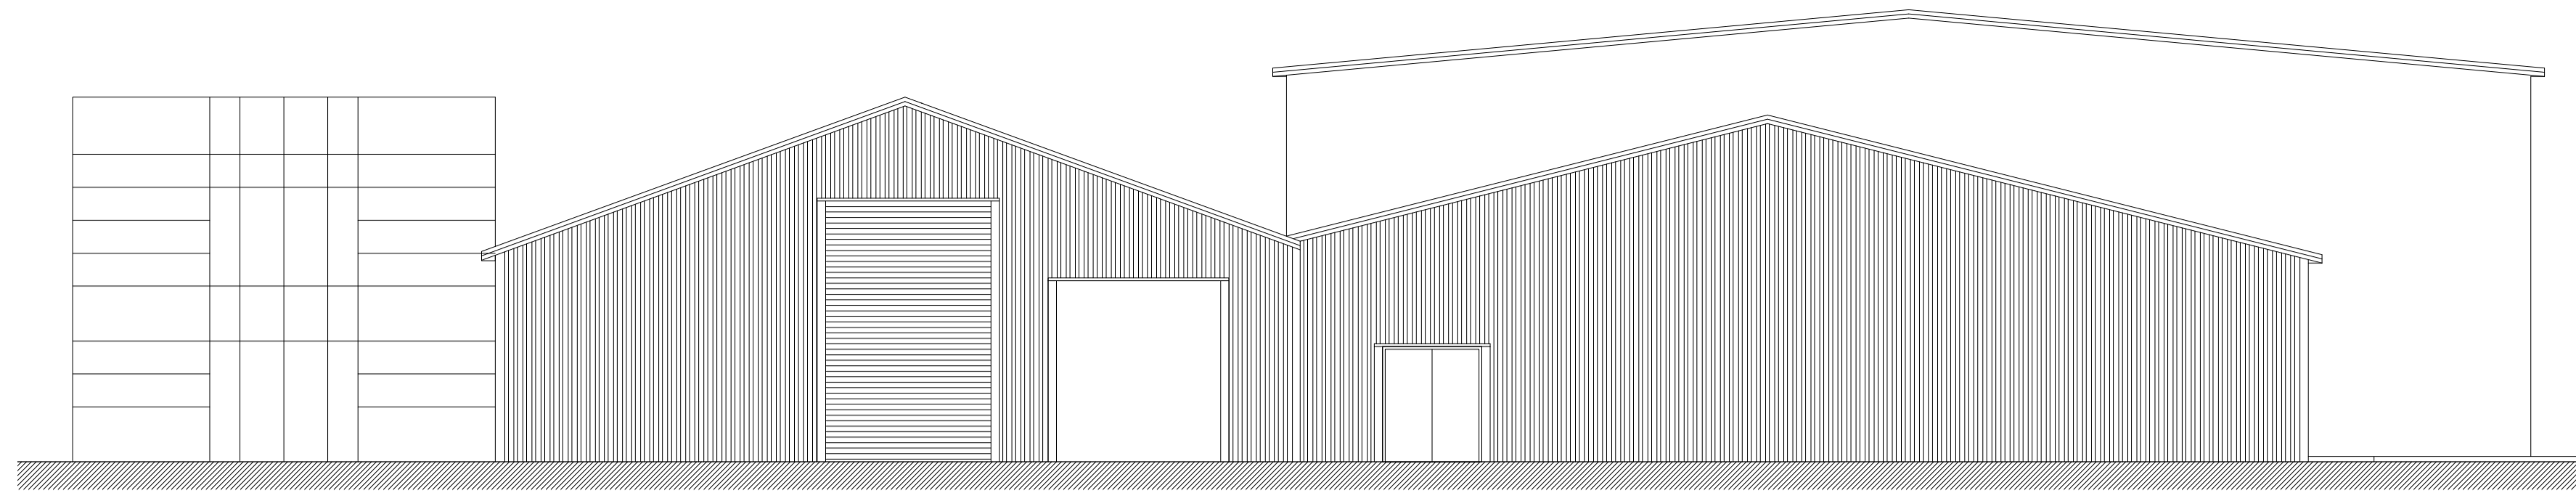

REVISIONS
Rev Description By Date

Existing South East Elevation