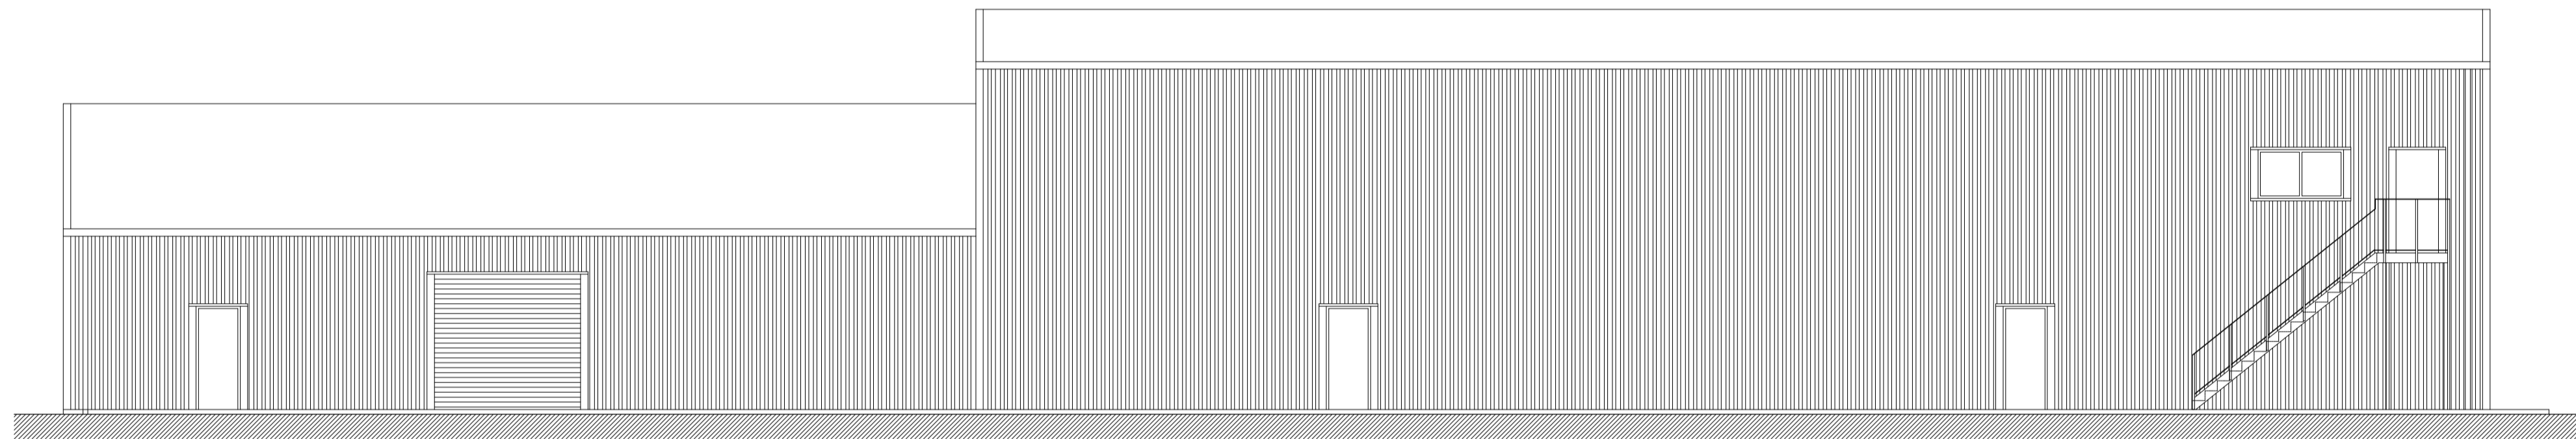

Existing North East Elevation