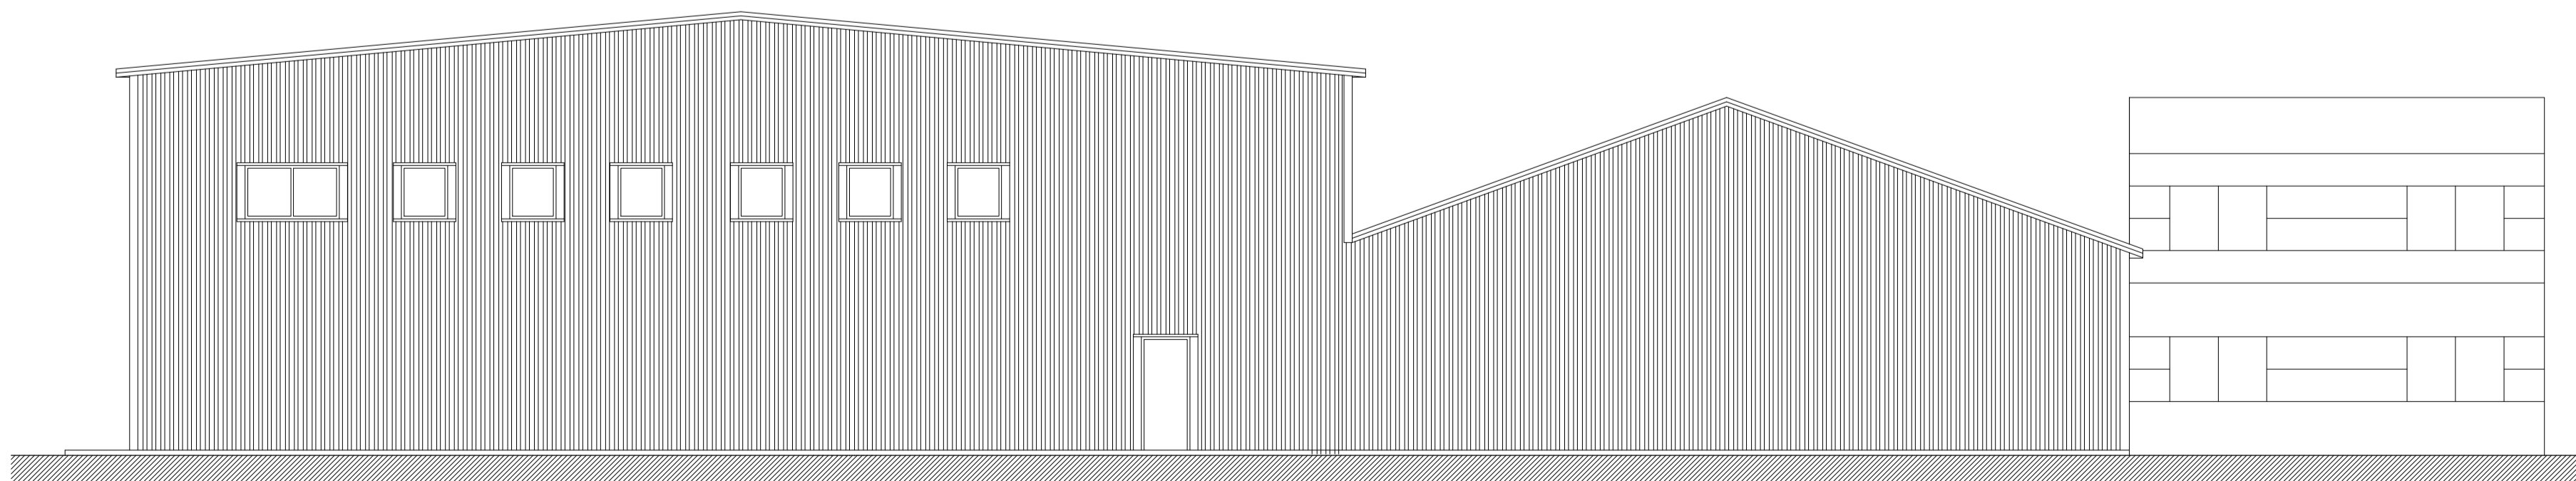

Existing North West Elevation

**WALKER
DICKEY**
architecture

Project: **New Building at Alton Cars, Claycliffe Road, Barnsley, S75 1HS**

Title: **Existing Elevations**

Scale: **1:100 @ A1** Drawn by: **cmd**

Date: **14.03.24** Status: **Planning**

Drawing No.: **448(PL)03** Rev.: **-**