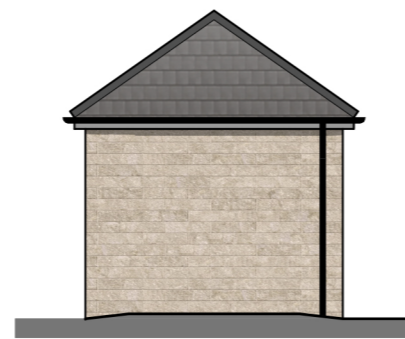

**SINGLE GARAGE**  
**HIPPED ROOF**  
**6.5 x 3m INTERNAL**  
Elevation Style - STONE

Ground Floor Plan

Front Elevation

R.H.S. Elevation

Rear Elevation

L.H.S. Elevation