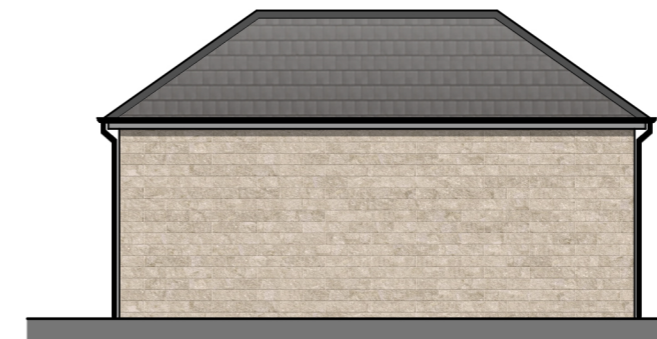

**SINGLE GARAGE**  
**HIPPED ROOF**  
**6.5 x 3m INTERNAL**  
Elevation Style - STONE

Ground Floor Plan

Front Elevation

R.H.S. Elevation

Rear Elevation

L.H.S. Elevation