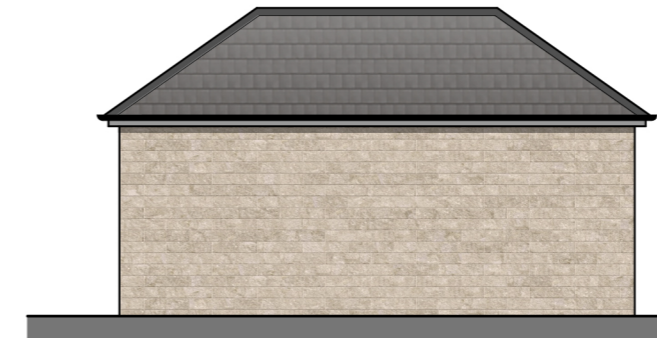

**SINGLE GARAGE**  
**HIPPED ROOF**  
**6.5 x 3m INTERNAL**  
Elevation Style - STONE

Ground Floor Plan

Front Elevation

R.H.S. Elevation

Rear Elevation

L.H.S. Elevation