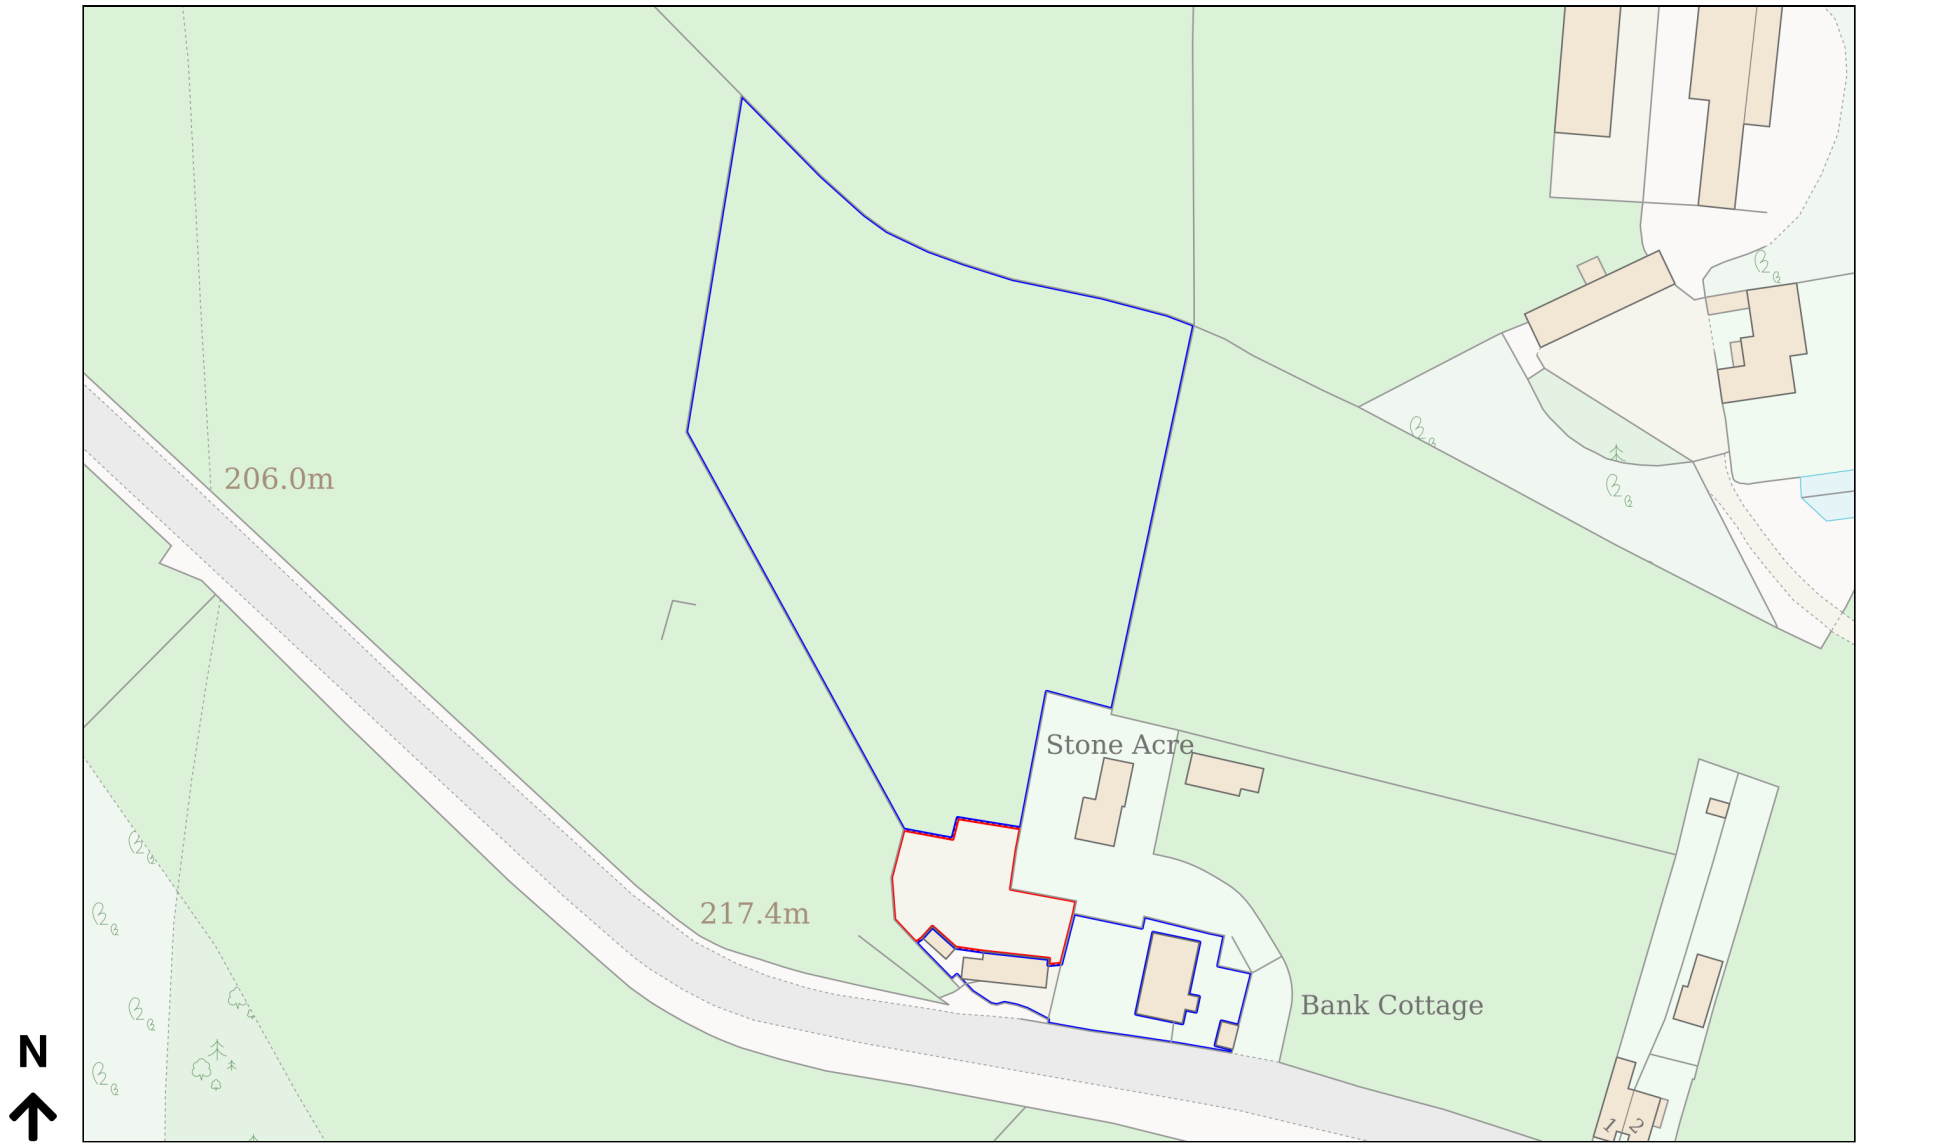

Location Plan

Site Address: Bank Cottage, Thurgoland Bank, Thurgoland, Barnsley, S35 7BR

Date Produced: 14-Nov-2025

Scale: 1:1250 @A4

Planning Portal Reference: PP-14363742v1