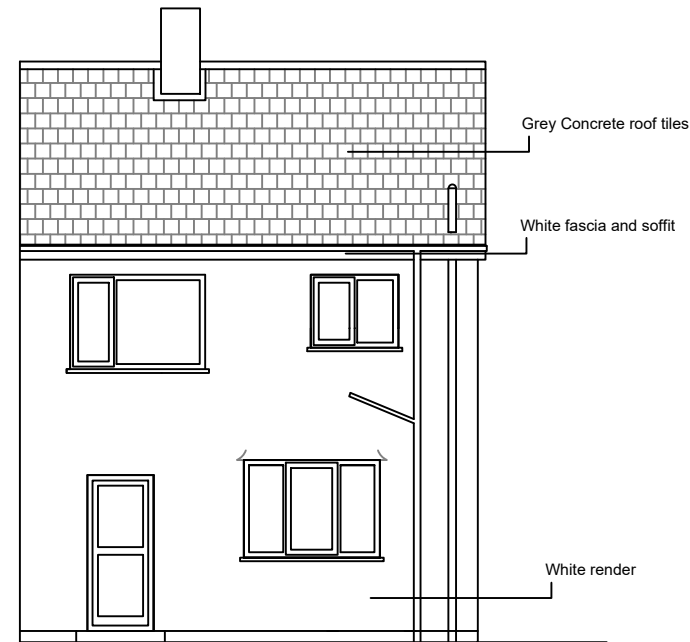

Front Elevation - west

Rear Elevation - east

Side Elevation - north

Side Elevation - south

Project

8 Edinburgh Avenue, Bolton on Dearne

Title

Existing Elevations

Drawing No -

04-PL (A)

Scale - 1/100

Date - 27/2/25

Drawn By - BH