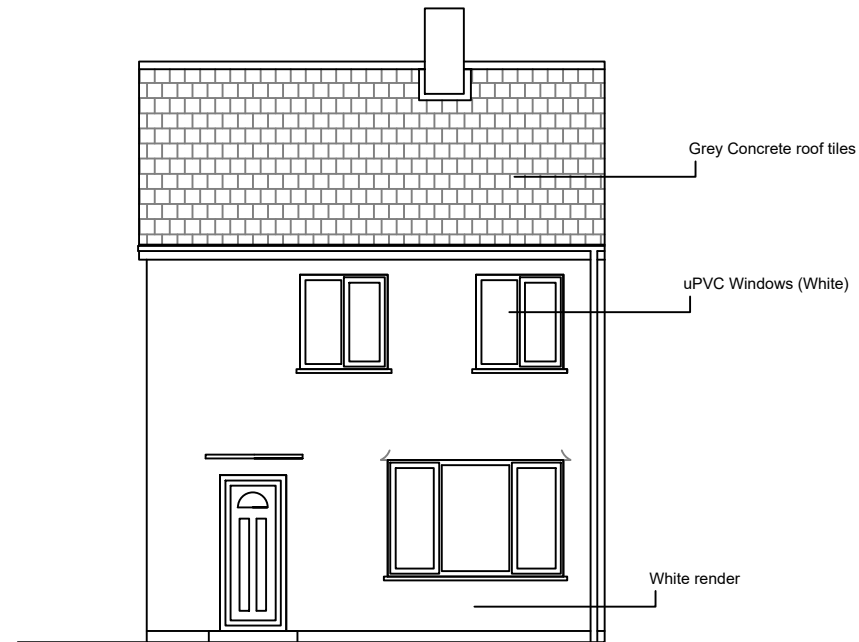

Front Elevation - west

Rear Elevation - east

Side Elevation - north

Side Elevation - south

Project

8 Edinburgh Avenue, Bolton on Dearne

Title

Existing Elevations

Drawing No -

04-PL (A)

Scale - 1/100

Date - 27/2/25

Drawn By - BH