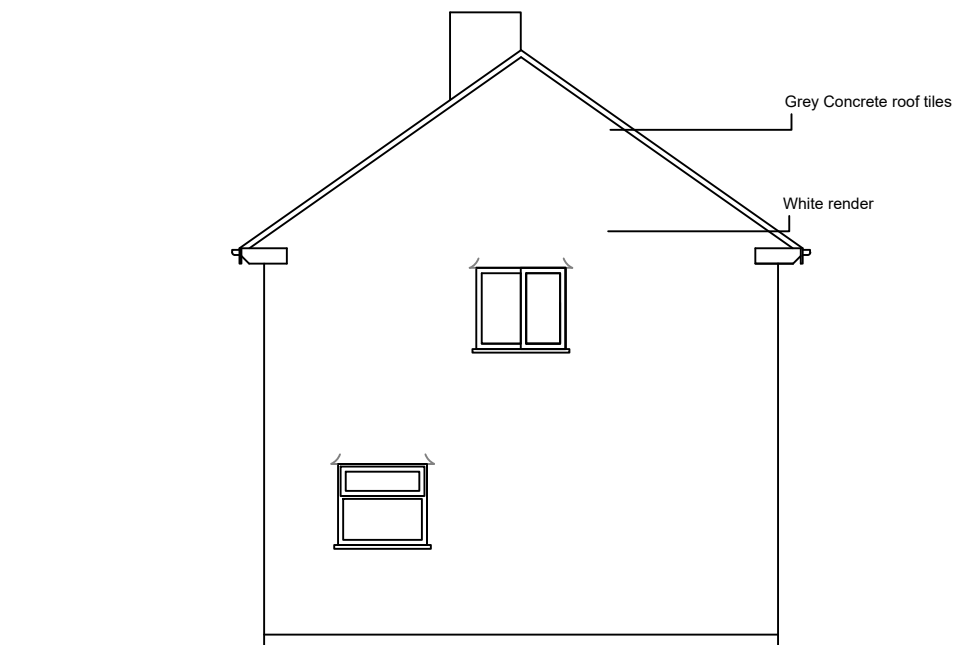

Front Elevation - west

Rear Elevation - east

Side Elevation - north

Side Elevation - south

Project

8 Edinburgh Avenue, Bolton on Dearne

Title

Existing Elevations

Drawing No -

04-PL (A)

Scale - 1/100

Date - 27/2/25

Drawn By - BH