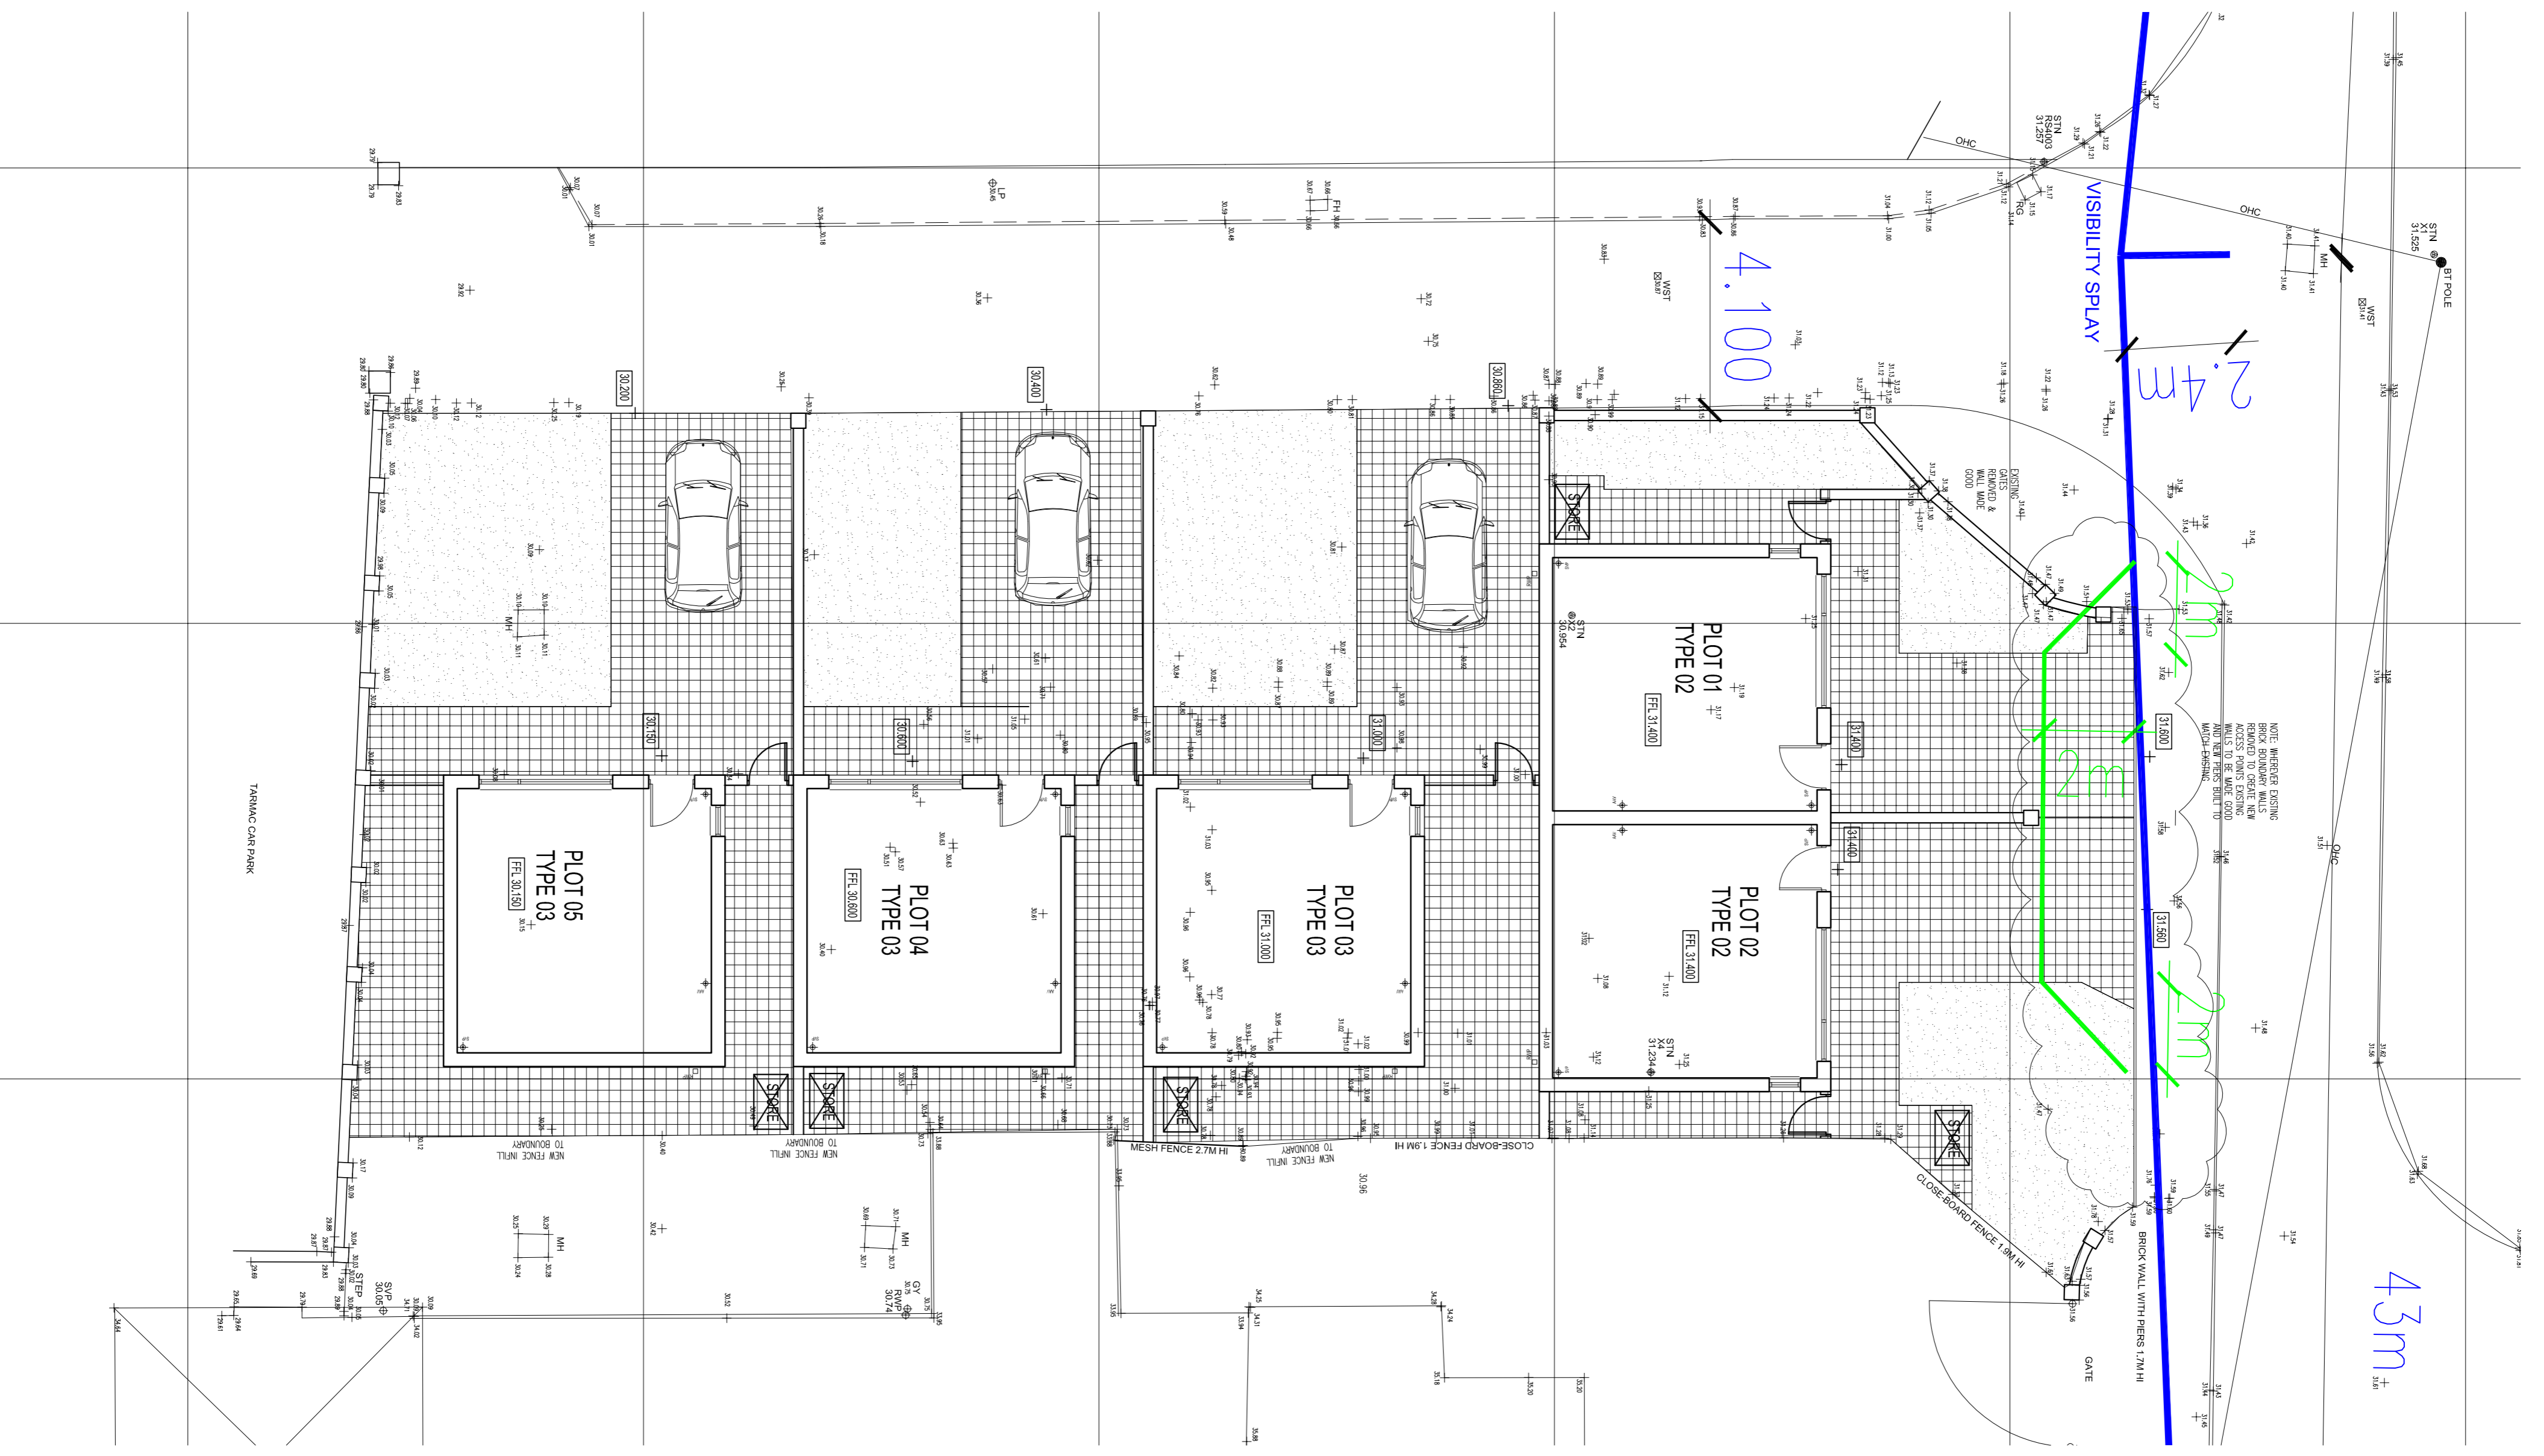

Revision	Date
A	20.07.15
B	14.03.16
C	11.04.16
D	16.05.16
E	29.05.16
F	29.07.16

SITE LOCATION PLAN
SCALE 1:1000 @ A1

		Coda Studios Ltd 70-71 Cornish Place, Cornish Street, Sheffield, S6 3JF Tel: 0114 2796003 e: info@codastudios.co.uk		Client
Coalfields Regeneration Trust		Washington Road, Goldthorpe		Job
Barnsley		Site & Location Plans		Title
DRAWN	CHECKED	DATE	SCALE	AT ISSUE
MH	PH	JULY 2015	1:200	1:100
REVISION	DRAWINGS STATUS		DRAWING NUMBER	
F			2334-101	

© COPYRIGHT. EXISTS ON THE REGION AND INFORMATION SHOWN ON THIS DRAWING. The Contractor must verify all dimensions on site before making any drawings. Architect to be notified of any discrepancies in dimensions immediately.