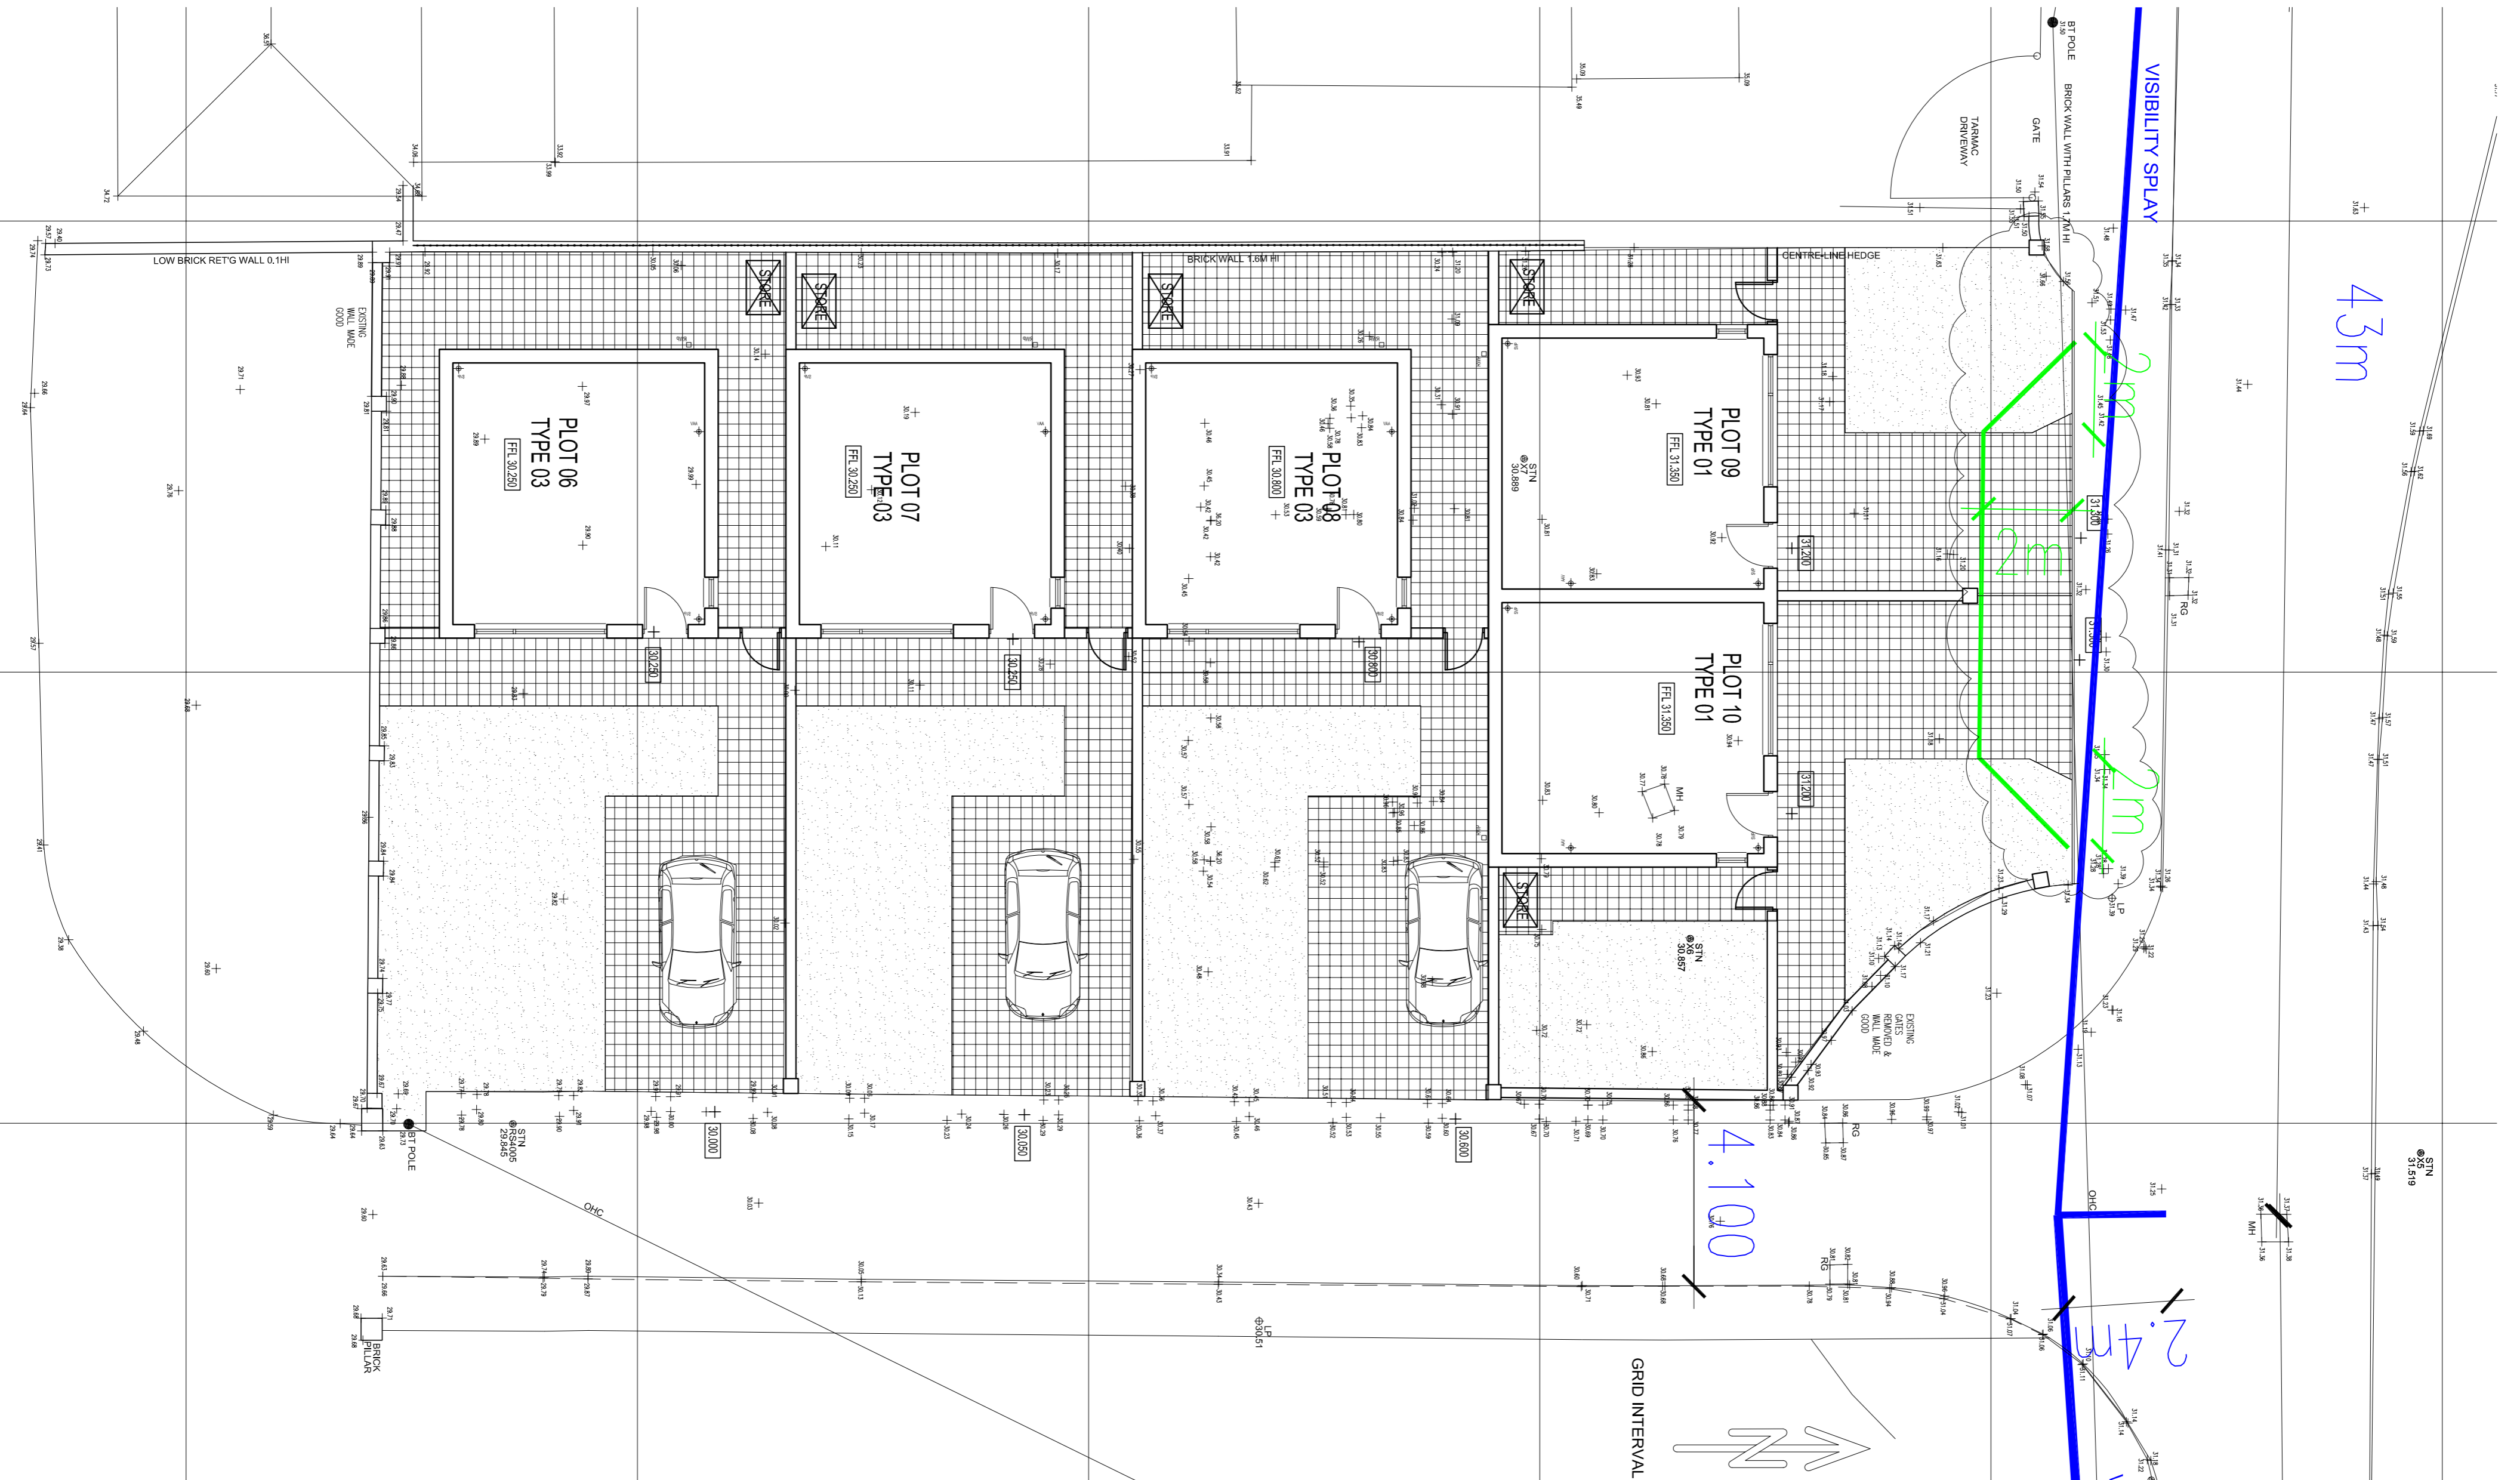

Revision	Date
A	20.07.15
B	14.03.16
C	11.04.16
D	16.05.16
E	29.05.16
F	29.07.16

SITE LOCATION PLAN
SCALE 1:1000 @ A1

		Coda Studios Ltd 70-71 Cornish Place, Cornish Street, Sheffield, S6 3JF Tel: 0114 2796003 e: info@codastudios.co.uk		Client
Coalfields Regeneration Trust		Washington Road, Goldthorpe		Job
Barnsley		Site & Location Plans		Title
DRAWN	CHECKED	DATE	SCALE	AT ISSUE
MH	PH	JULY 2015	1:200	1:100
REVISION	DRAWINGS STATUS		DRAWING NUMBER	
F			2334-101	

© COPYRIGHT. EXISTS ON THE REGION AND INFORMATION SHOWN ON THIS DRAWING. The Contractor must verify all dimensions on site before making any drawings. Architect to be notified of any discrepancies in dimensions immediately.