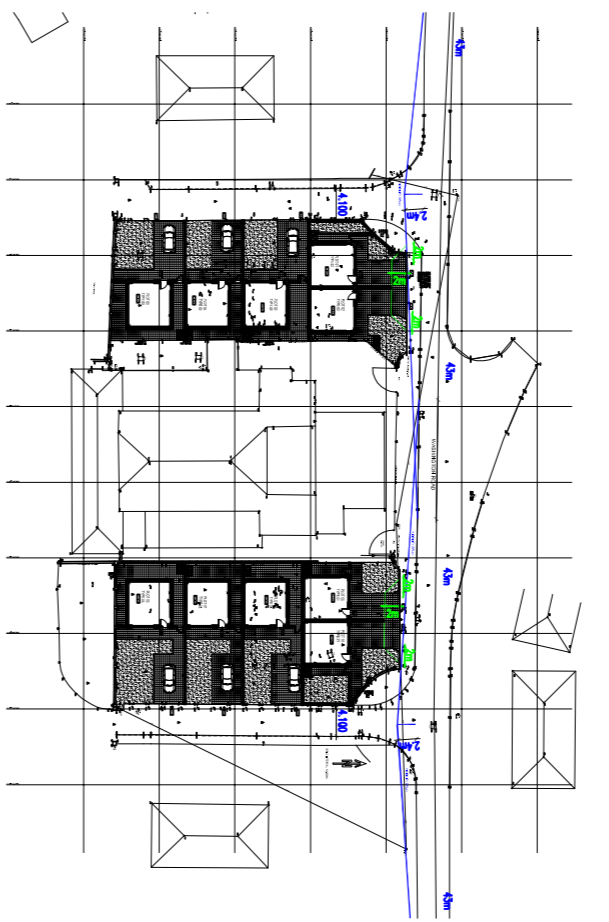

Revision	Date
A	20.07.15
B	14.03.16
C	11.04.16
D	16.05.16
E	29.05.16
F	29.07.16

SITE LOCATION PLAN
SCALE 1:1000 @ A1

		Coda Studios Ltd 70-71 Cornish Place, Cornish Street, Sheffield, S6 3JF Tel: 0114 2796003 e: info@codastudios.co.uk		Client
Coalfields Regeneration Trust		Washington Road, Goldthorpe		Job
Barnsley		Site & Location Plans		Title
DRAWN	CHECKED	DATE	SCALE	AT ISSUE
MH	PH	JULY 2015	1:200	1:100
REVISION	DRAWINGS STATUS		DRAWING NUMBER	
F			2334-101	

© COPYRIGHT. EXISTS ON THE REGION AND INFORMATION SHOWN ON THIS DRAWING. The Contractor must verify all dimensions on site before making any drawings. Architect to be notified of any discrepancies in dimensions immediately.