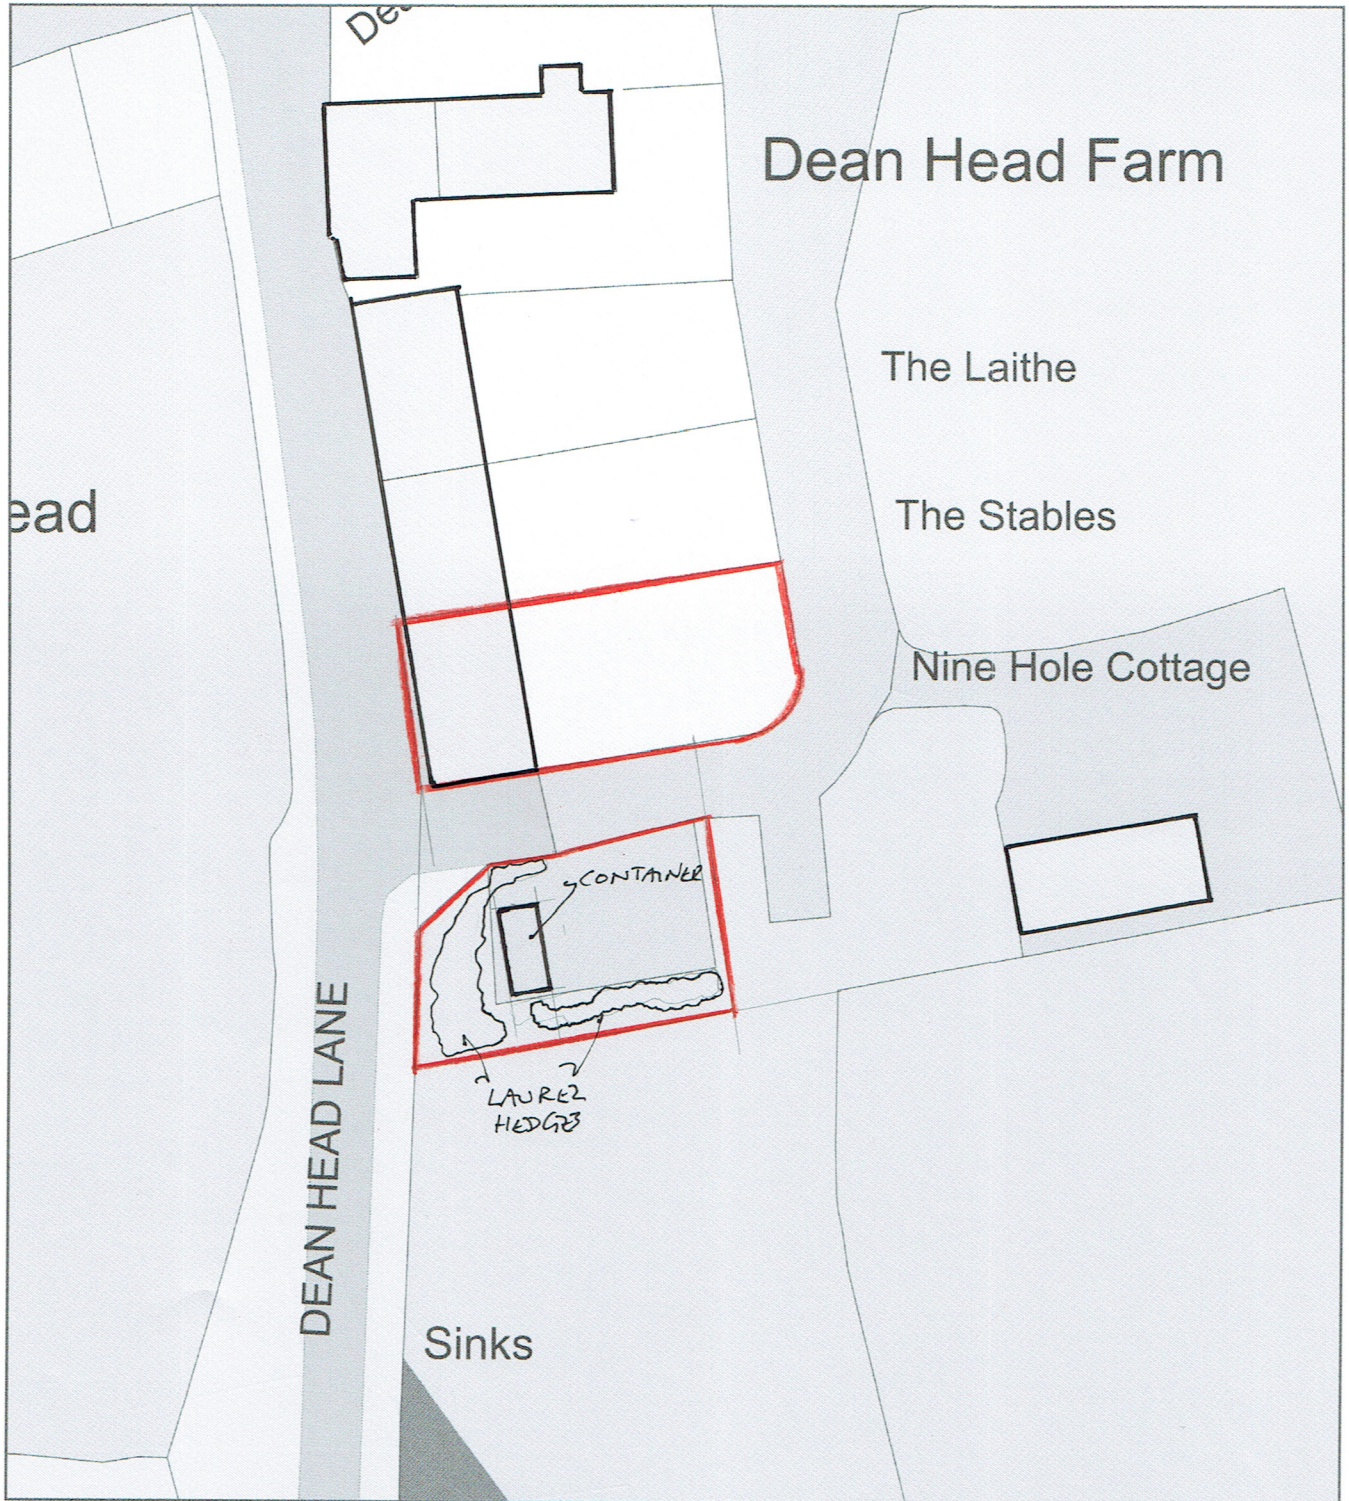

EXISTING  
Block Plan

Plan Produced for: Mr and Mrs Cottam  
Date Produced: 10 Jan 2020  
Plan Reference Number: TQRQM20010112918649  
Scale: 1:500 @ A4