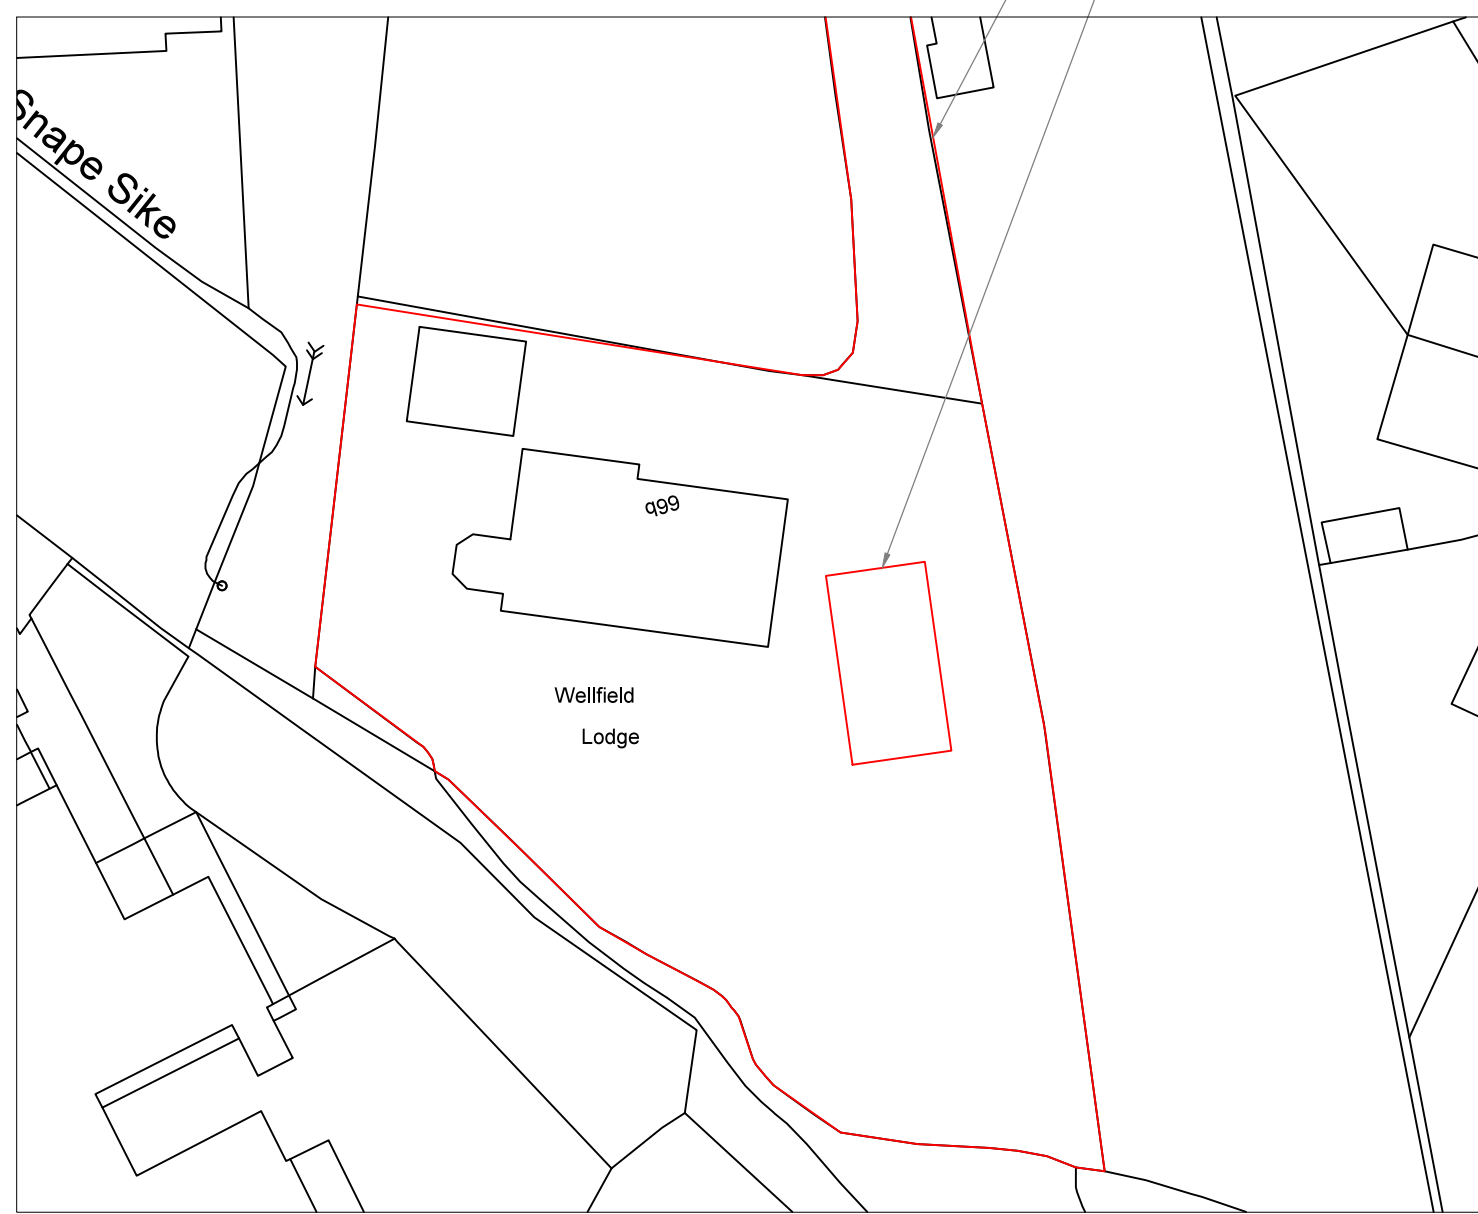

Drawing No.	Rev No.
MKF001 -001	

DO NOT SCALE: Contractor to check all dimensions and report any omissions or errors

**NOTES**

LOCATION PLAN  
SCALE 1:1250 AT A3

SITE PLAN  
SCALE 1:500 AT A3

Rev	Description	By	Chk	App	Date
-----	-------------	----	-----	-----	------

Drawing Title **SITE PLANS**

Address **66B KINGWELL ROAD  
WEST GREEN  
BARNSELY  
S70 4HG**

Project Title: **PROPOSED DETACHED GARAGE**

Purpose of Issue: **PLANNING**

Drawing Status **FIRST ISSUE**

Scale at A3 AS SHOWN	Drawn By JRB	Date 16/06/2017
Checked By	Date 16/06/2017	Approved By Date 16/06/2017
Project No. <b>MKF001</b>	Drawing No. <b>001</b>	Revision <b>-</b>