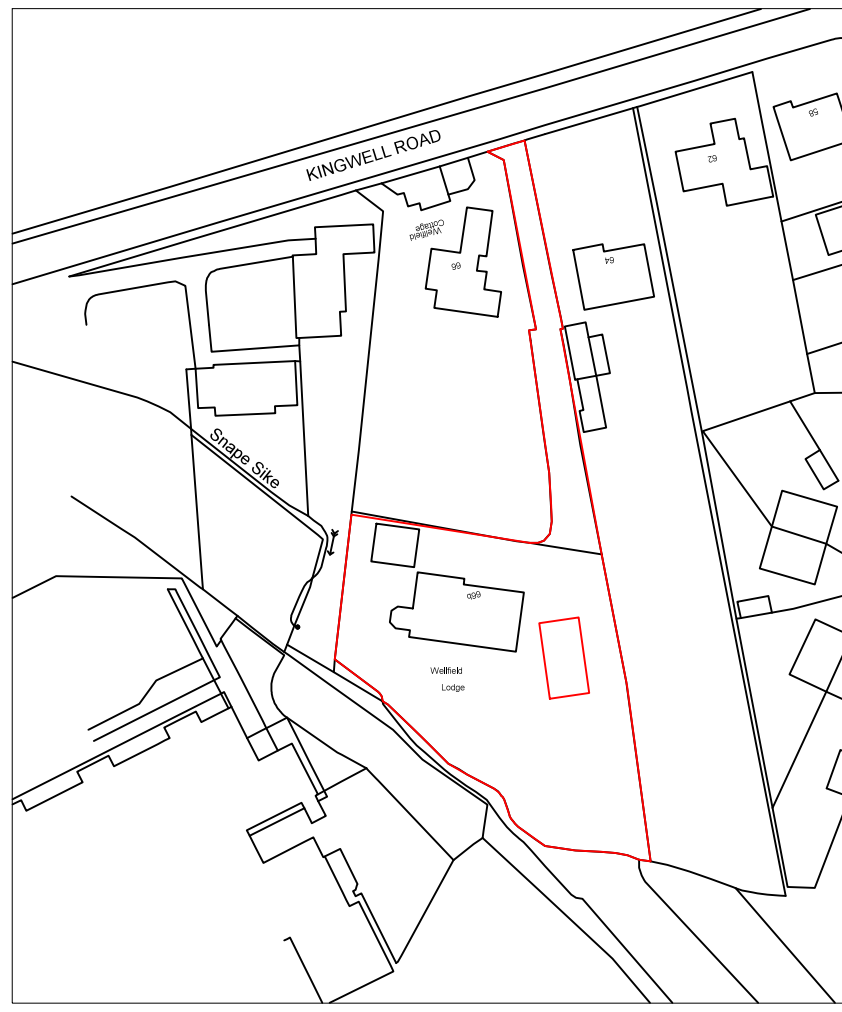

Drawing No.	Rev No.
MKF001 -001	

DO NOT SCALE: Contractor to check all dimensions and report any omissions or errors

**NOTES**

LOCATION PLAN  
SCALE 1:1250 AT A3

SITE PLAN  
SCALE 1:500 AT A3

Rev	Description	By	Chk	App	Date
-----	-------------	----	-----	-----	------

Drawing Title **SITE PLANS**

Address **66B KINGWELL ROAD  
WEST GREEN  
BARNSELY  
S70 4HG**

Project Title: **PROPOSED DETACHED GARAGE**

Purpose of Issue: **PLANNING**

Drawing Status **FIRST ISSUE**

Scale at A3 AS SHOWN	Drawn By JRB	Date 16/06/2017
Checked By	Date 16/06/2017	Approved By Date 16/06/2017
Project No. <b>MKF001</b>	Drawing No. <b>001</b>	Revision <b>-</b>