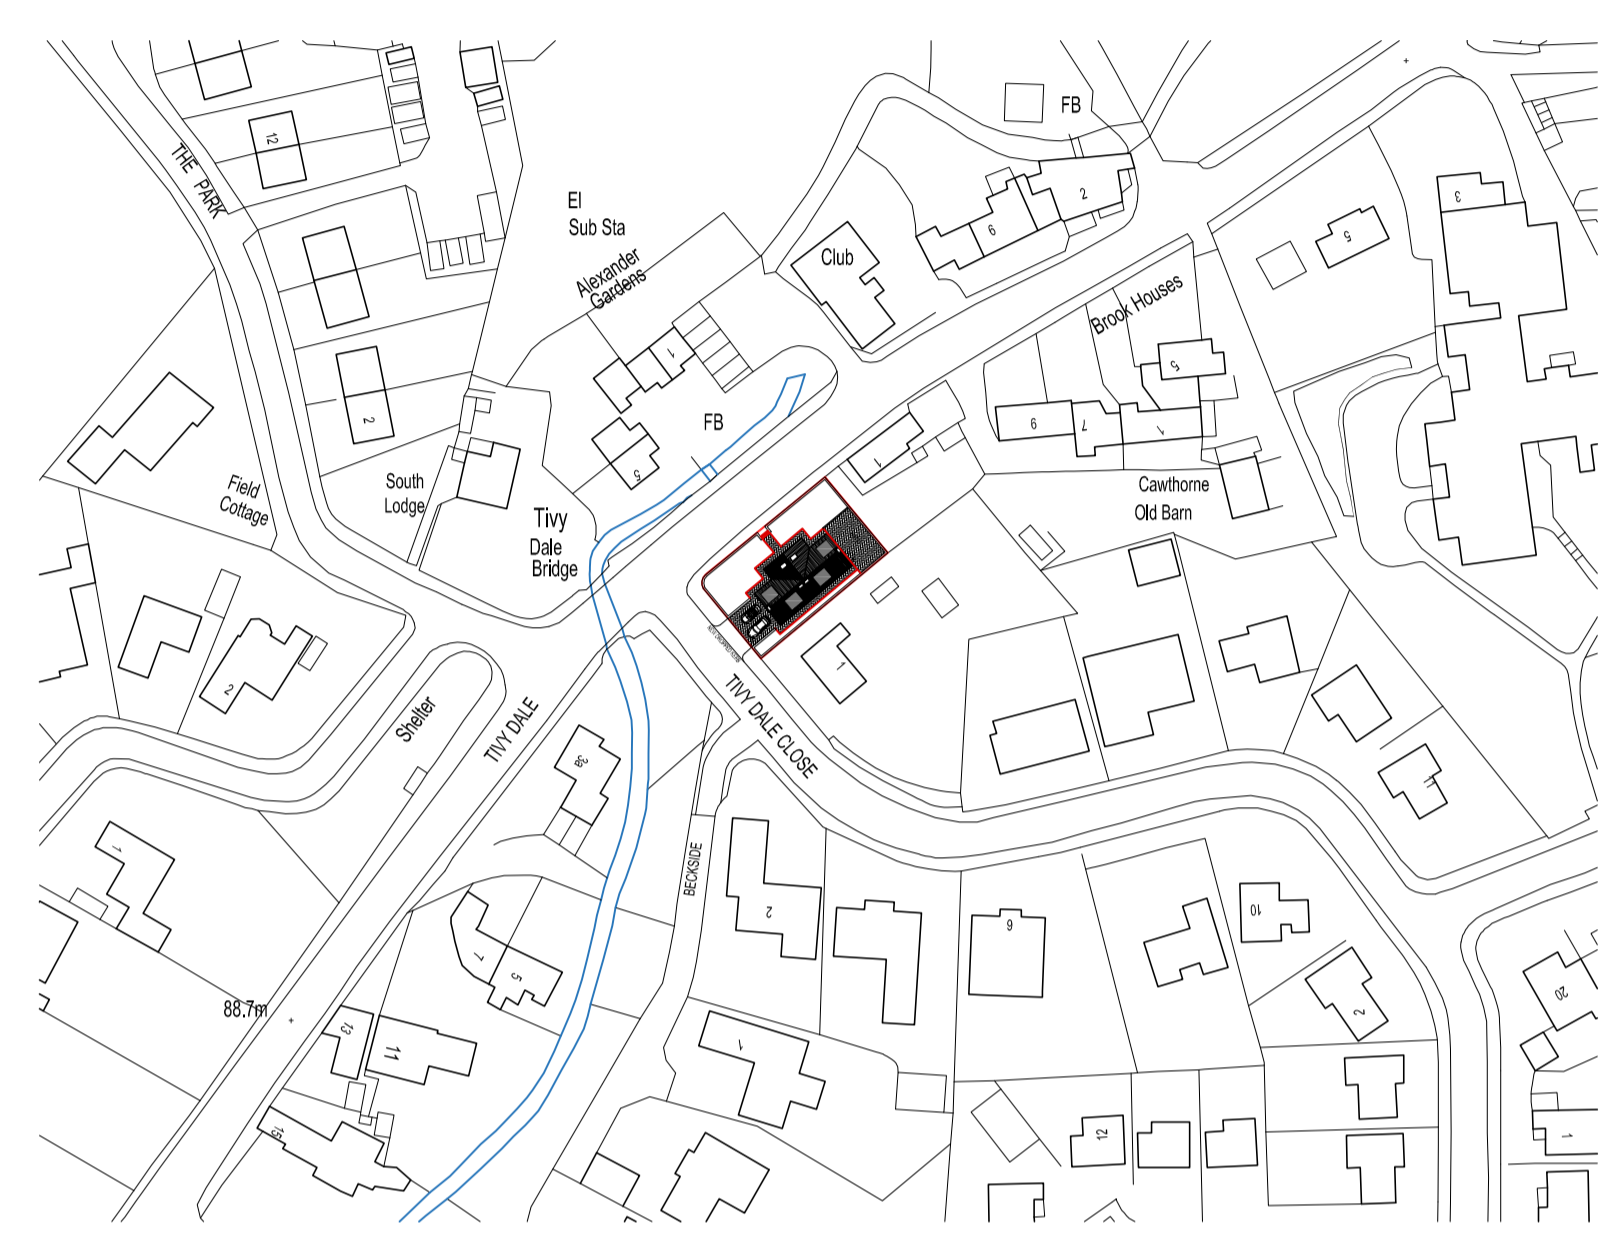

SITE PLAN
SCALE 1:100

LOCATION PLAN
SCALE 1:1250

CODA
Bespoke

Sheffield - Manchester
www.codastudios.co.uk
0114 2794931
hello@codastudios.co.uk

Keptcastle Limited		Client
3 Tivydale		Job
Site and Location Pln		Title

DRAWN	CHECKED	DATE	SCALE	A3 ISSUE:	A1 ISSUE:
EI	AH	SEPT 2017		-	AS SHOWN
REVISION	DRAWING STATUS	DRAWING NUMBER			
-	-	2648-001			

© COPYRIGHT EXISTS ON THE DESIGNS AND INFORMATION SHOWN ON THIS DRAWING
The Contractor must verify all dimensions on site before making shop drawings
or commencing work of any kind. No dimensions to be scaled from this drawing.
Architect to be notified of any discrepancies in dimensions immediately.