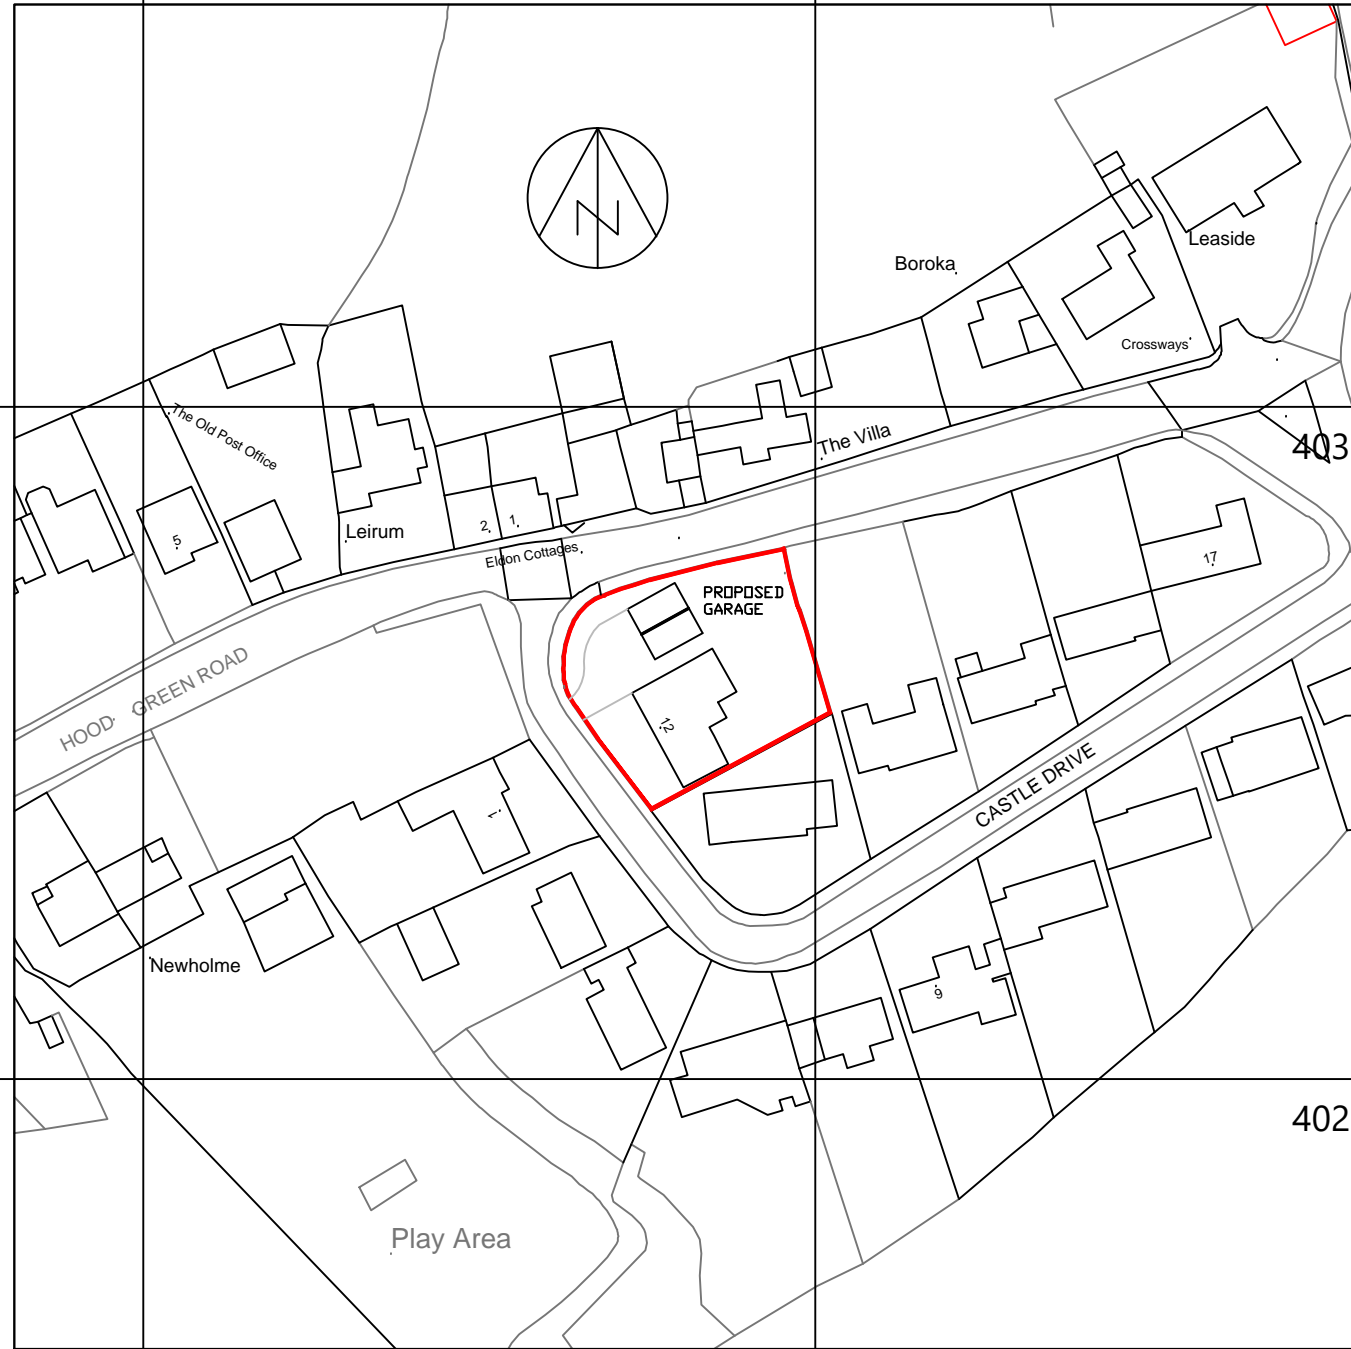

403100m

403100m

LOCATION PLAN
1:1250 @ A3

431200m

431300m

431400m

Ms J CLAYTON
12 CASTLE DRIVE
HOOD GREEN
S75 3EY

431100m

403000m

403000m

402900m

402900m

431100m

431200m

431300m

431400m