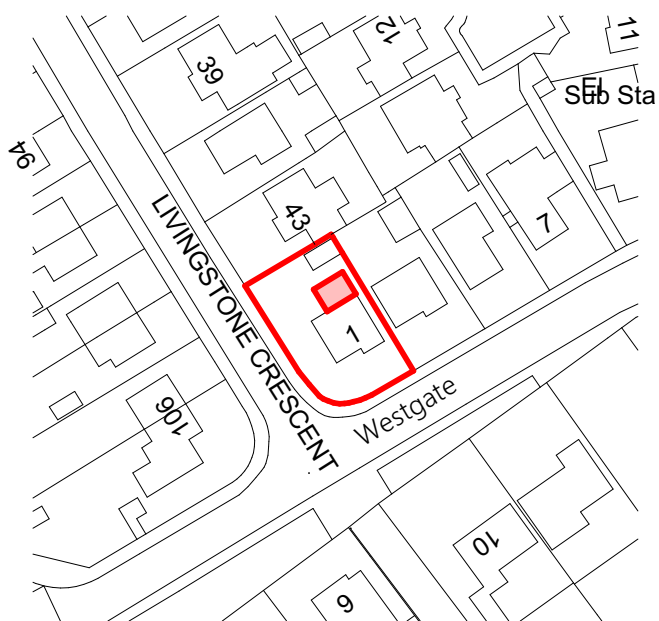

N

**Alan Robinson**  
Chartered Architect BA Dip Arch RIBA, BSc (Hons)PM  
2 Gawber Road, Barnsley S75 2AF  
Tel/Fax 01226 286066 Mob 07947808933

Drawing Name

Location Plan

Client **Batten**

Drawing Scale: 1/1250

Project: Proposed Single Storey Rear  
Extension to 1 Westgate, Monk  
Bretton

Rev: