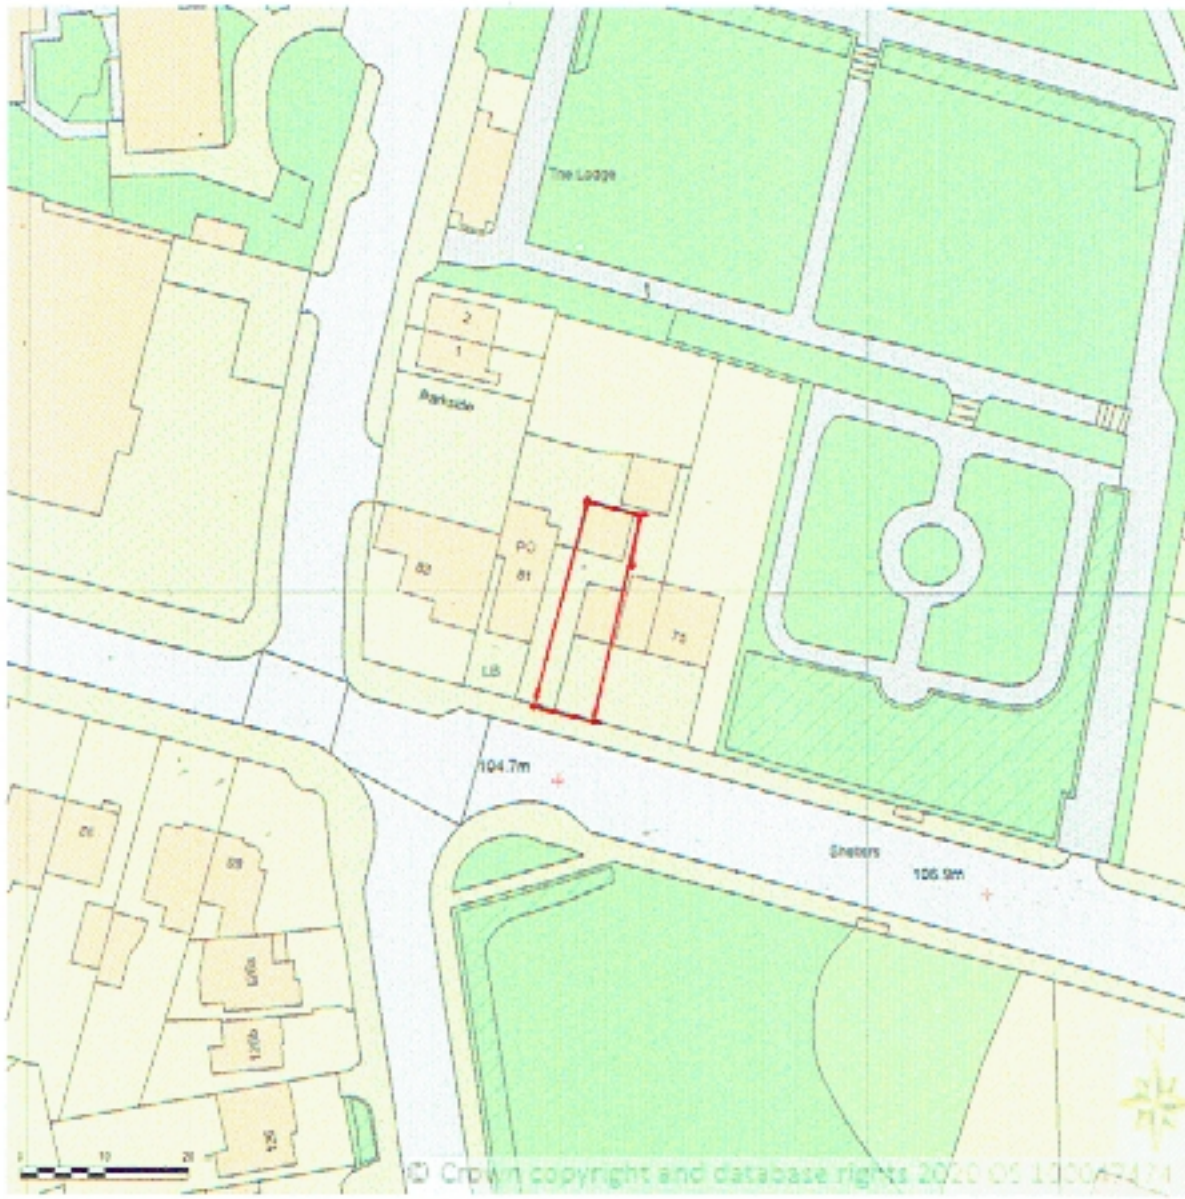

SITE LOCATION PLAN
AREA 2 HA
SCALE 1:1250 on A4
CENTRE COORDINATES: 433568, 407599

Supplied by Streetwise Maps Ltd
www.streetwise.net
Licence No: 100047474
16/01/2021 16:05