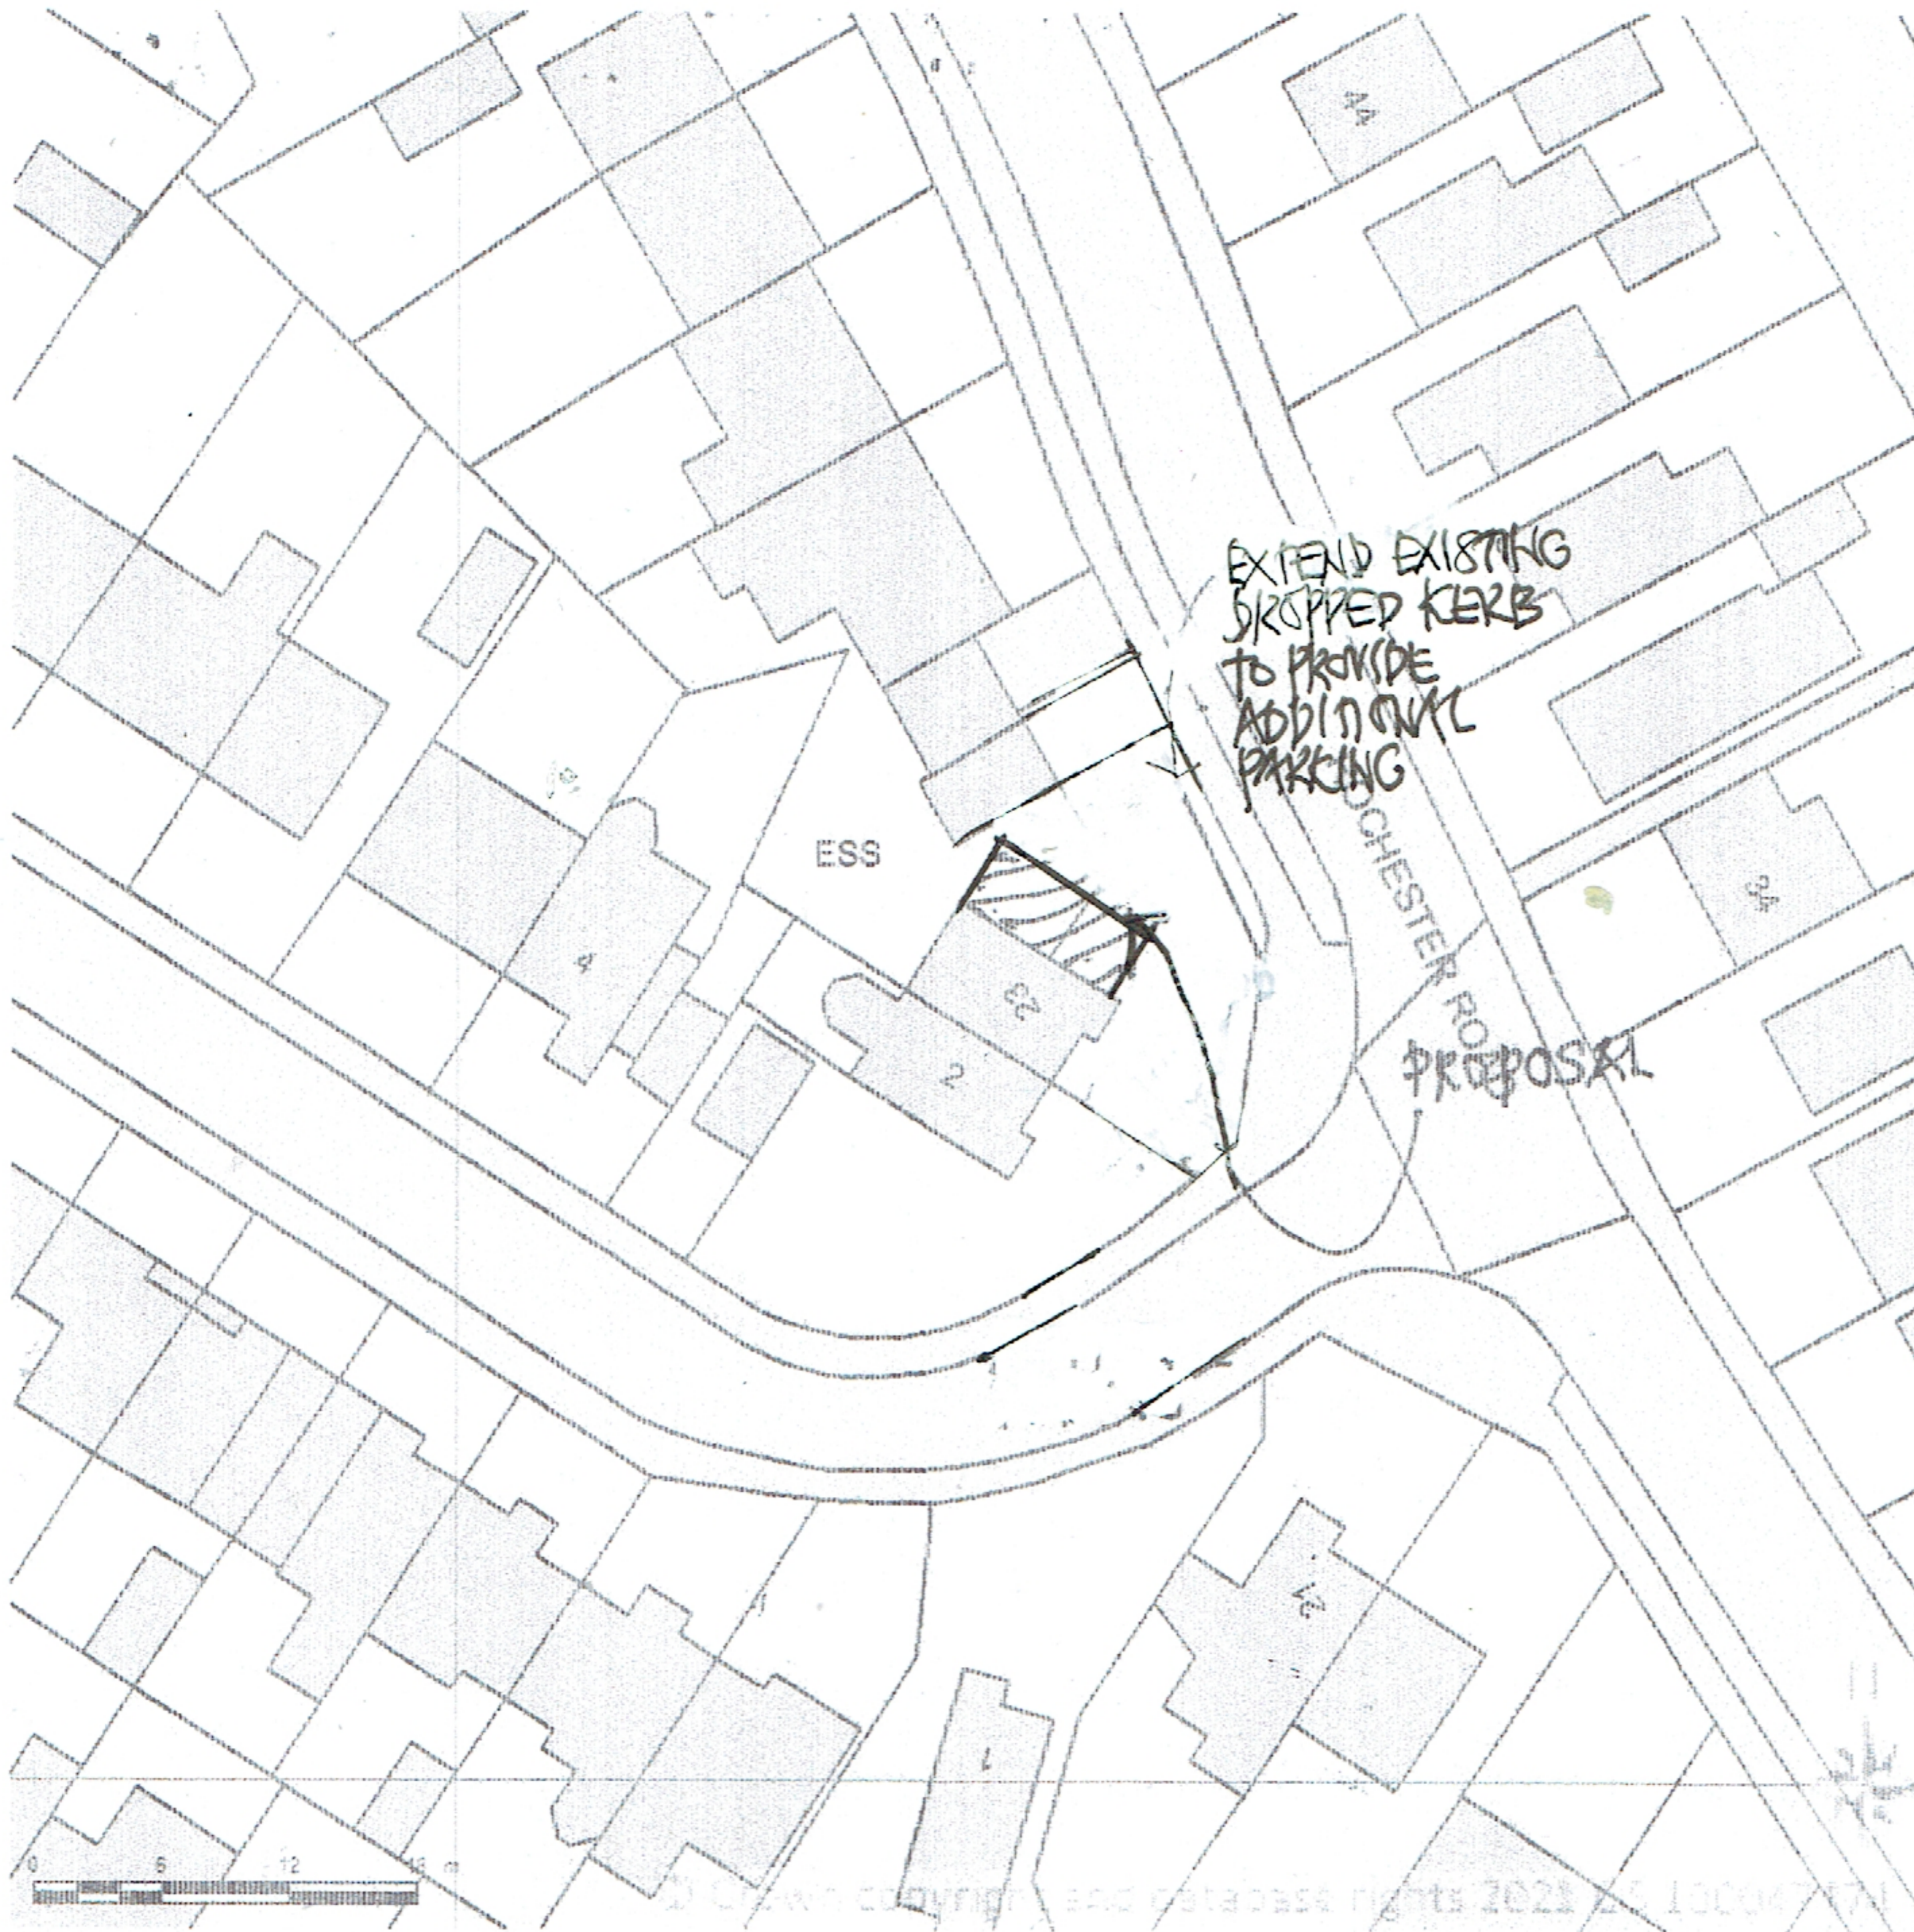

BLOCK/SITE PLAN
AREA 90m x 90m
SCALE 1:500 on A4
CENTRE COORDINATES: 435724, 407738

Supplied by Streetwise Maps Ltd
www.streetwise.net
Licence No: 100047474
12/08/2021 10:14:21