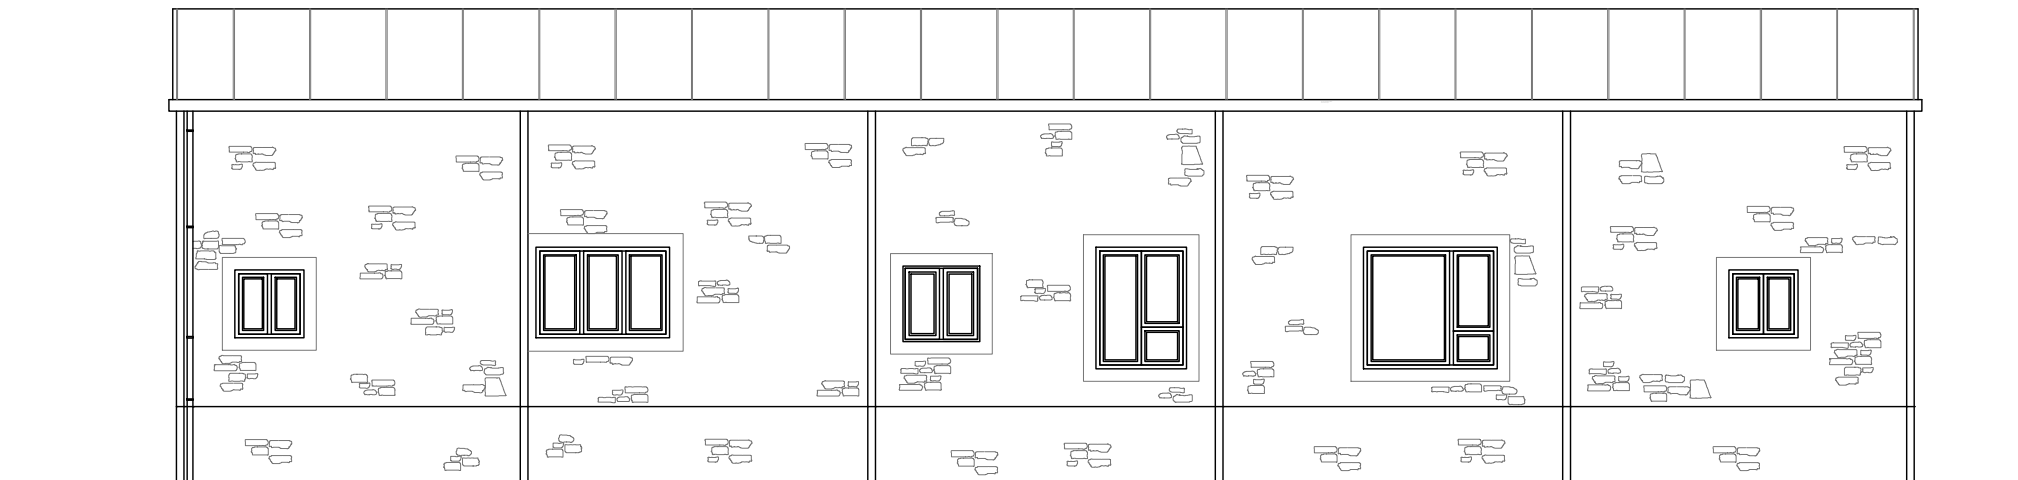

Proposed East Elevation

Proposed South Elevation

Scale bar (1:100)

		Prism Agriculture Ltd		Anchor Farm, Elmhirst Lane, Dodworth, Barnsley, S71 4LD	
NO REVISION		DATE		Mr L Haywood	
				Proposed Extension	
				Proposed Elevations	
DRAWN	CHECK	SCALE	DATE	DRAWING NO.	REVISION
		1:100	Jan 2021	254-21	