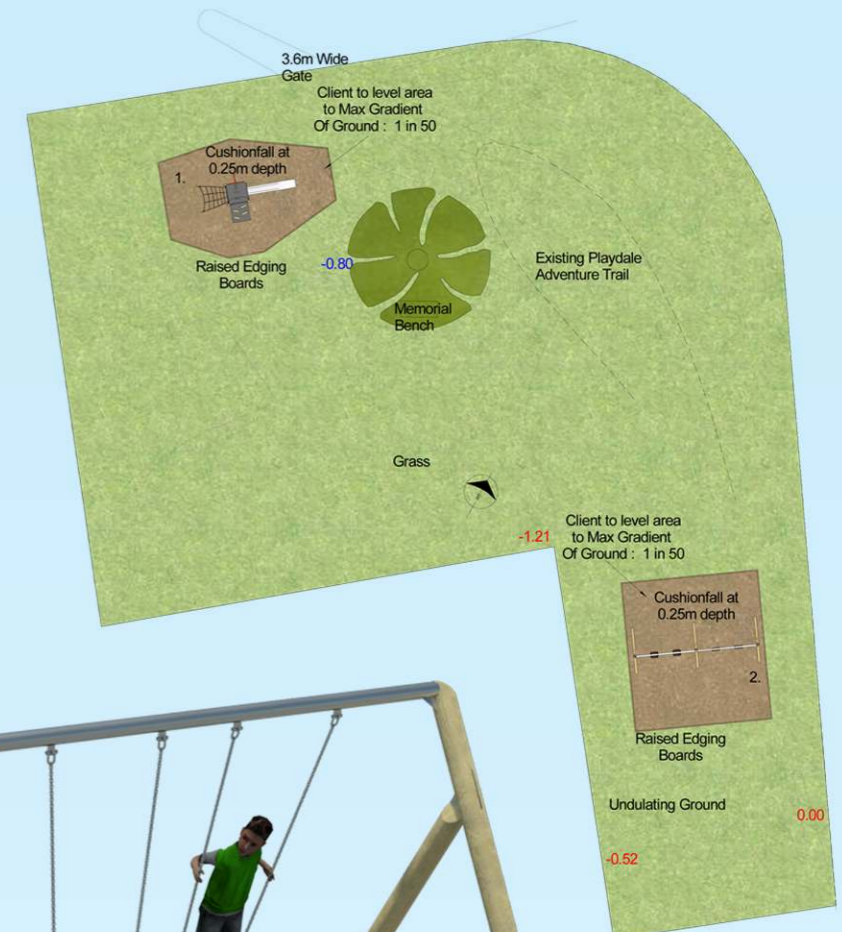

THE SHIMMY

2
2-BAY JUNIOR &
CRADLE SWING

1
THE JUKEBOX SELECTION
THE SHIMMY

Playdale

Playgrounds

www.playdale.co.uk

[f](#) playdaleplaygrounds [t](#) @playdale

Proposed Play Area For
Wortley Playing Field- Finkle Street Play Area

Scheme no: 10671/SYO Date: 26.2.14 Drawn By: SCB

All plans are to scale unless otherwise stated. Artists impressions are provided as a visual only and may not accurately represent the layout of the finished site. Playdale reserve the right to make modification in design and specification. All plans, quotations and correspondence between Playdale and the addressee are to remain strictly confidential between those parties only.