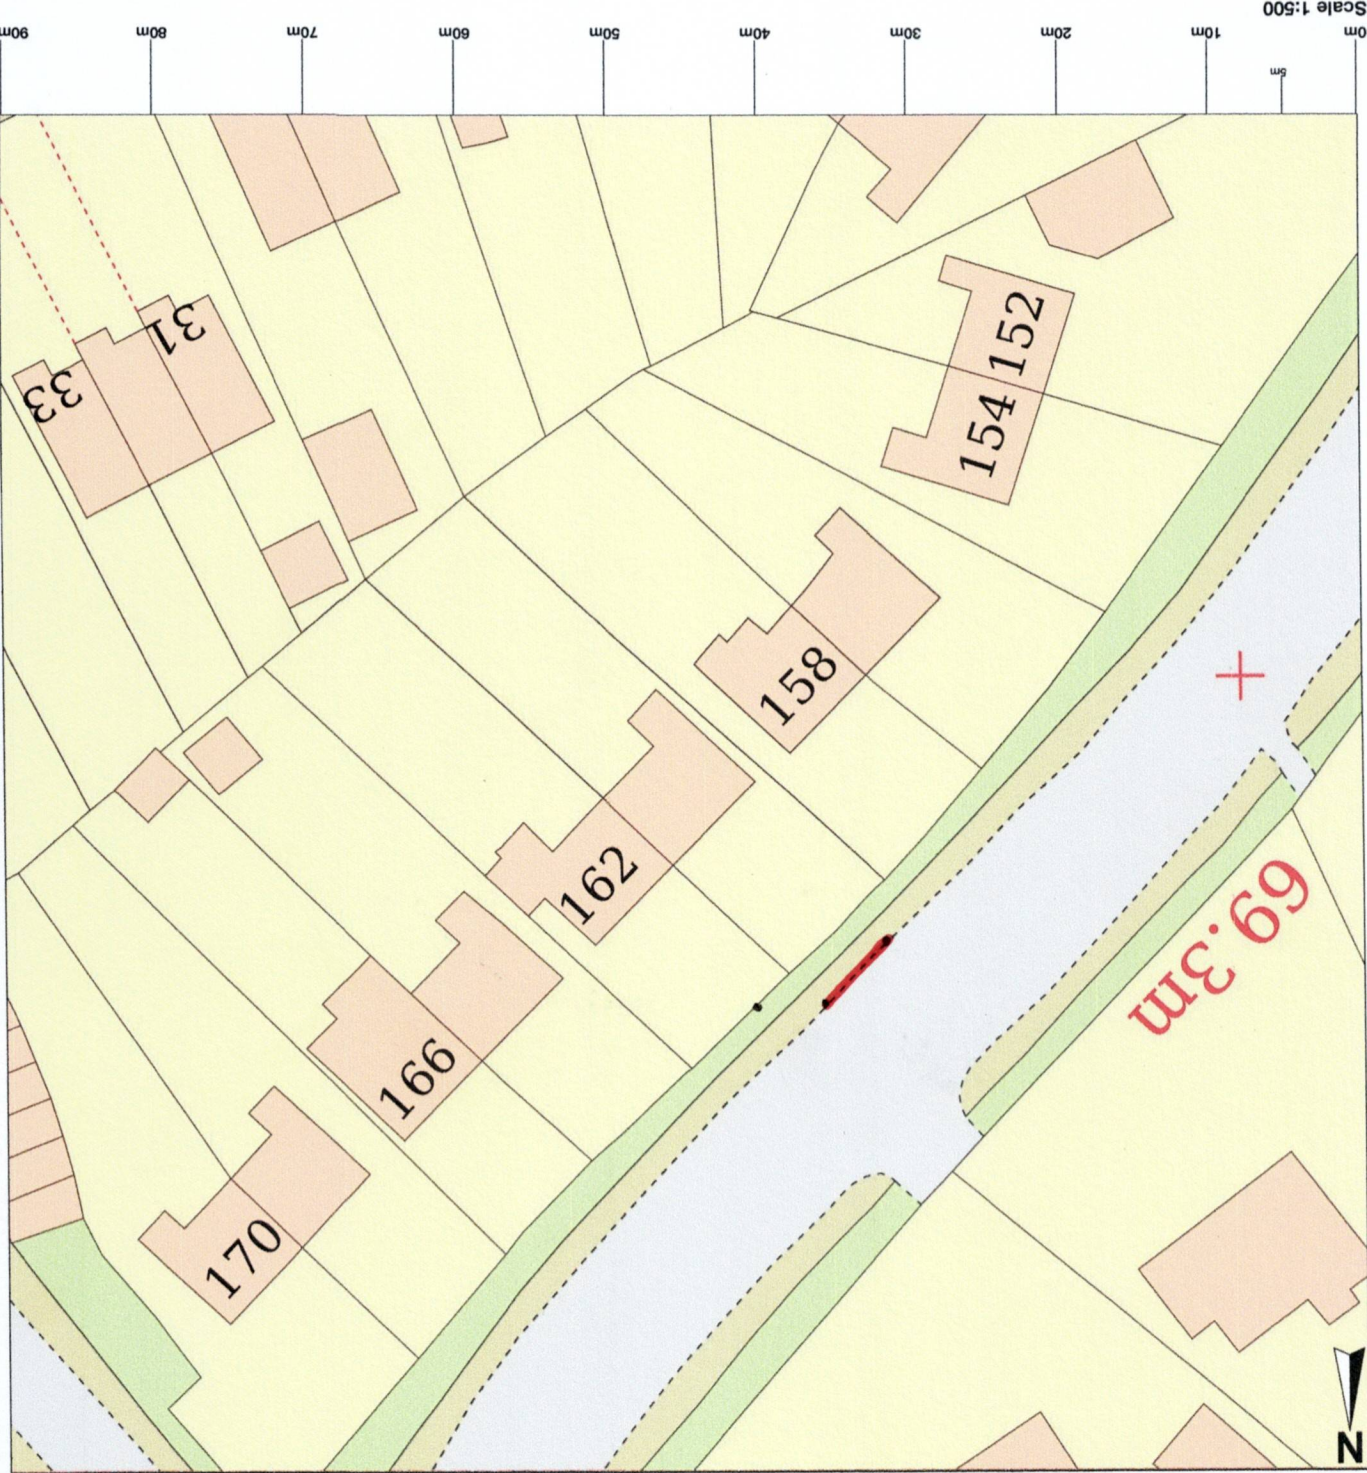

160 Brierley Road, Grimethorpe, Barnsley, S72 7AW

© Crown copyright and database rights 2025 OS 100054135. Map area bounded by: 440940,409967 441030,410057. Produced on 30 October 2025 from the OS National Geographic Database. Supplied by UKPlanningMaps.com. Unique plan reference: b90g/uk/1333296/1787037