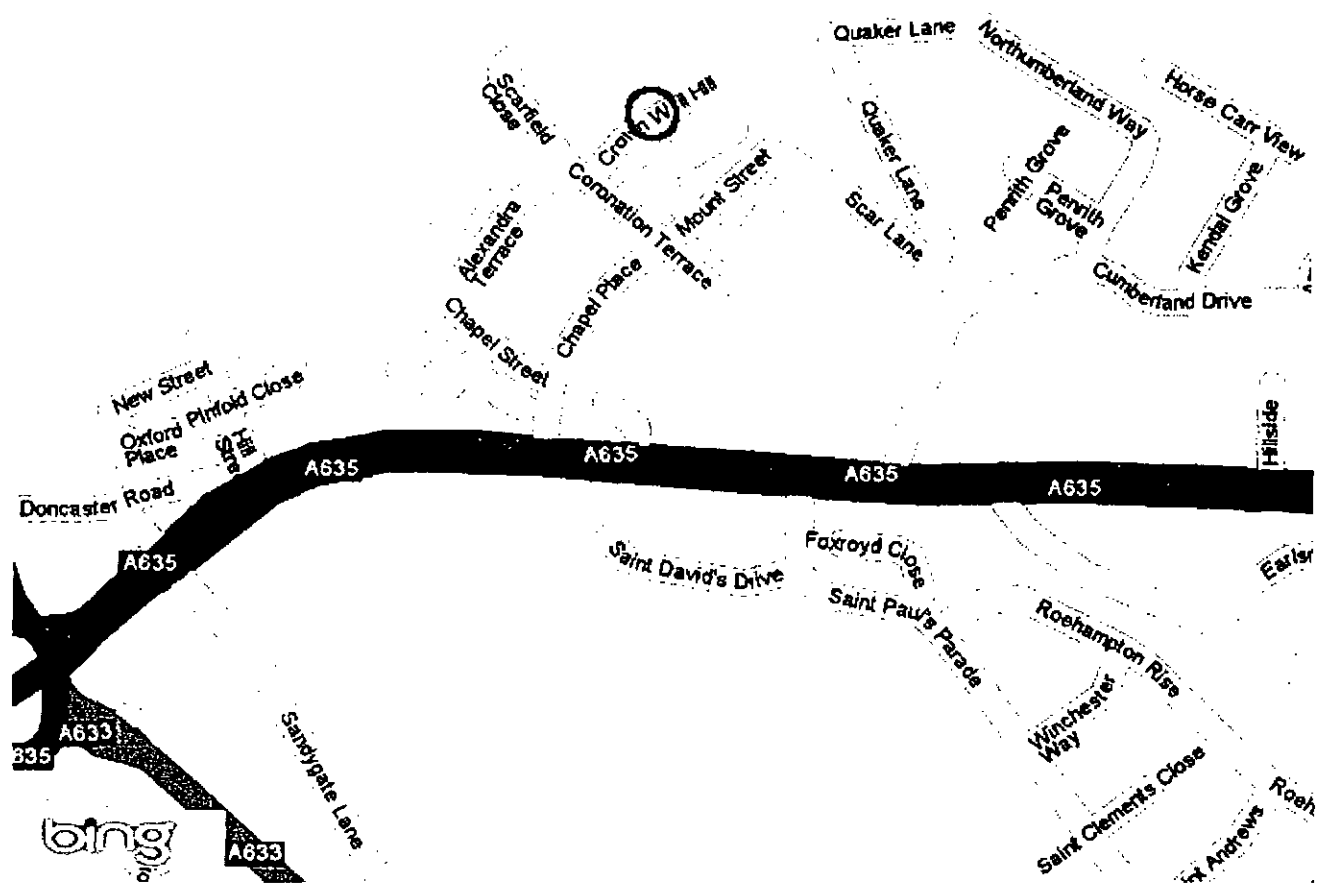

 **CLICK HERE** to save up to **75%** on reservations in over **52,000 hotels worldwide**

Map of Crown Well Hill, Barnsley, South Yorkshire, England, S71 5

Map Data © 2007 Tele Atlas / © Crown Copyright

100 yards Terms of use

Nearest transport link

Your notes

Railway: Barnsley (1.94mi, 3.13km)

 **CLICK HERE** to save up to **75%** on reservations in over **52,000 hotels worldwide**