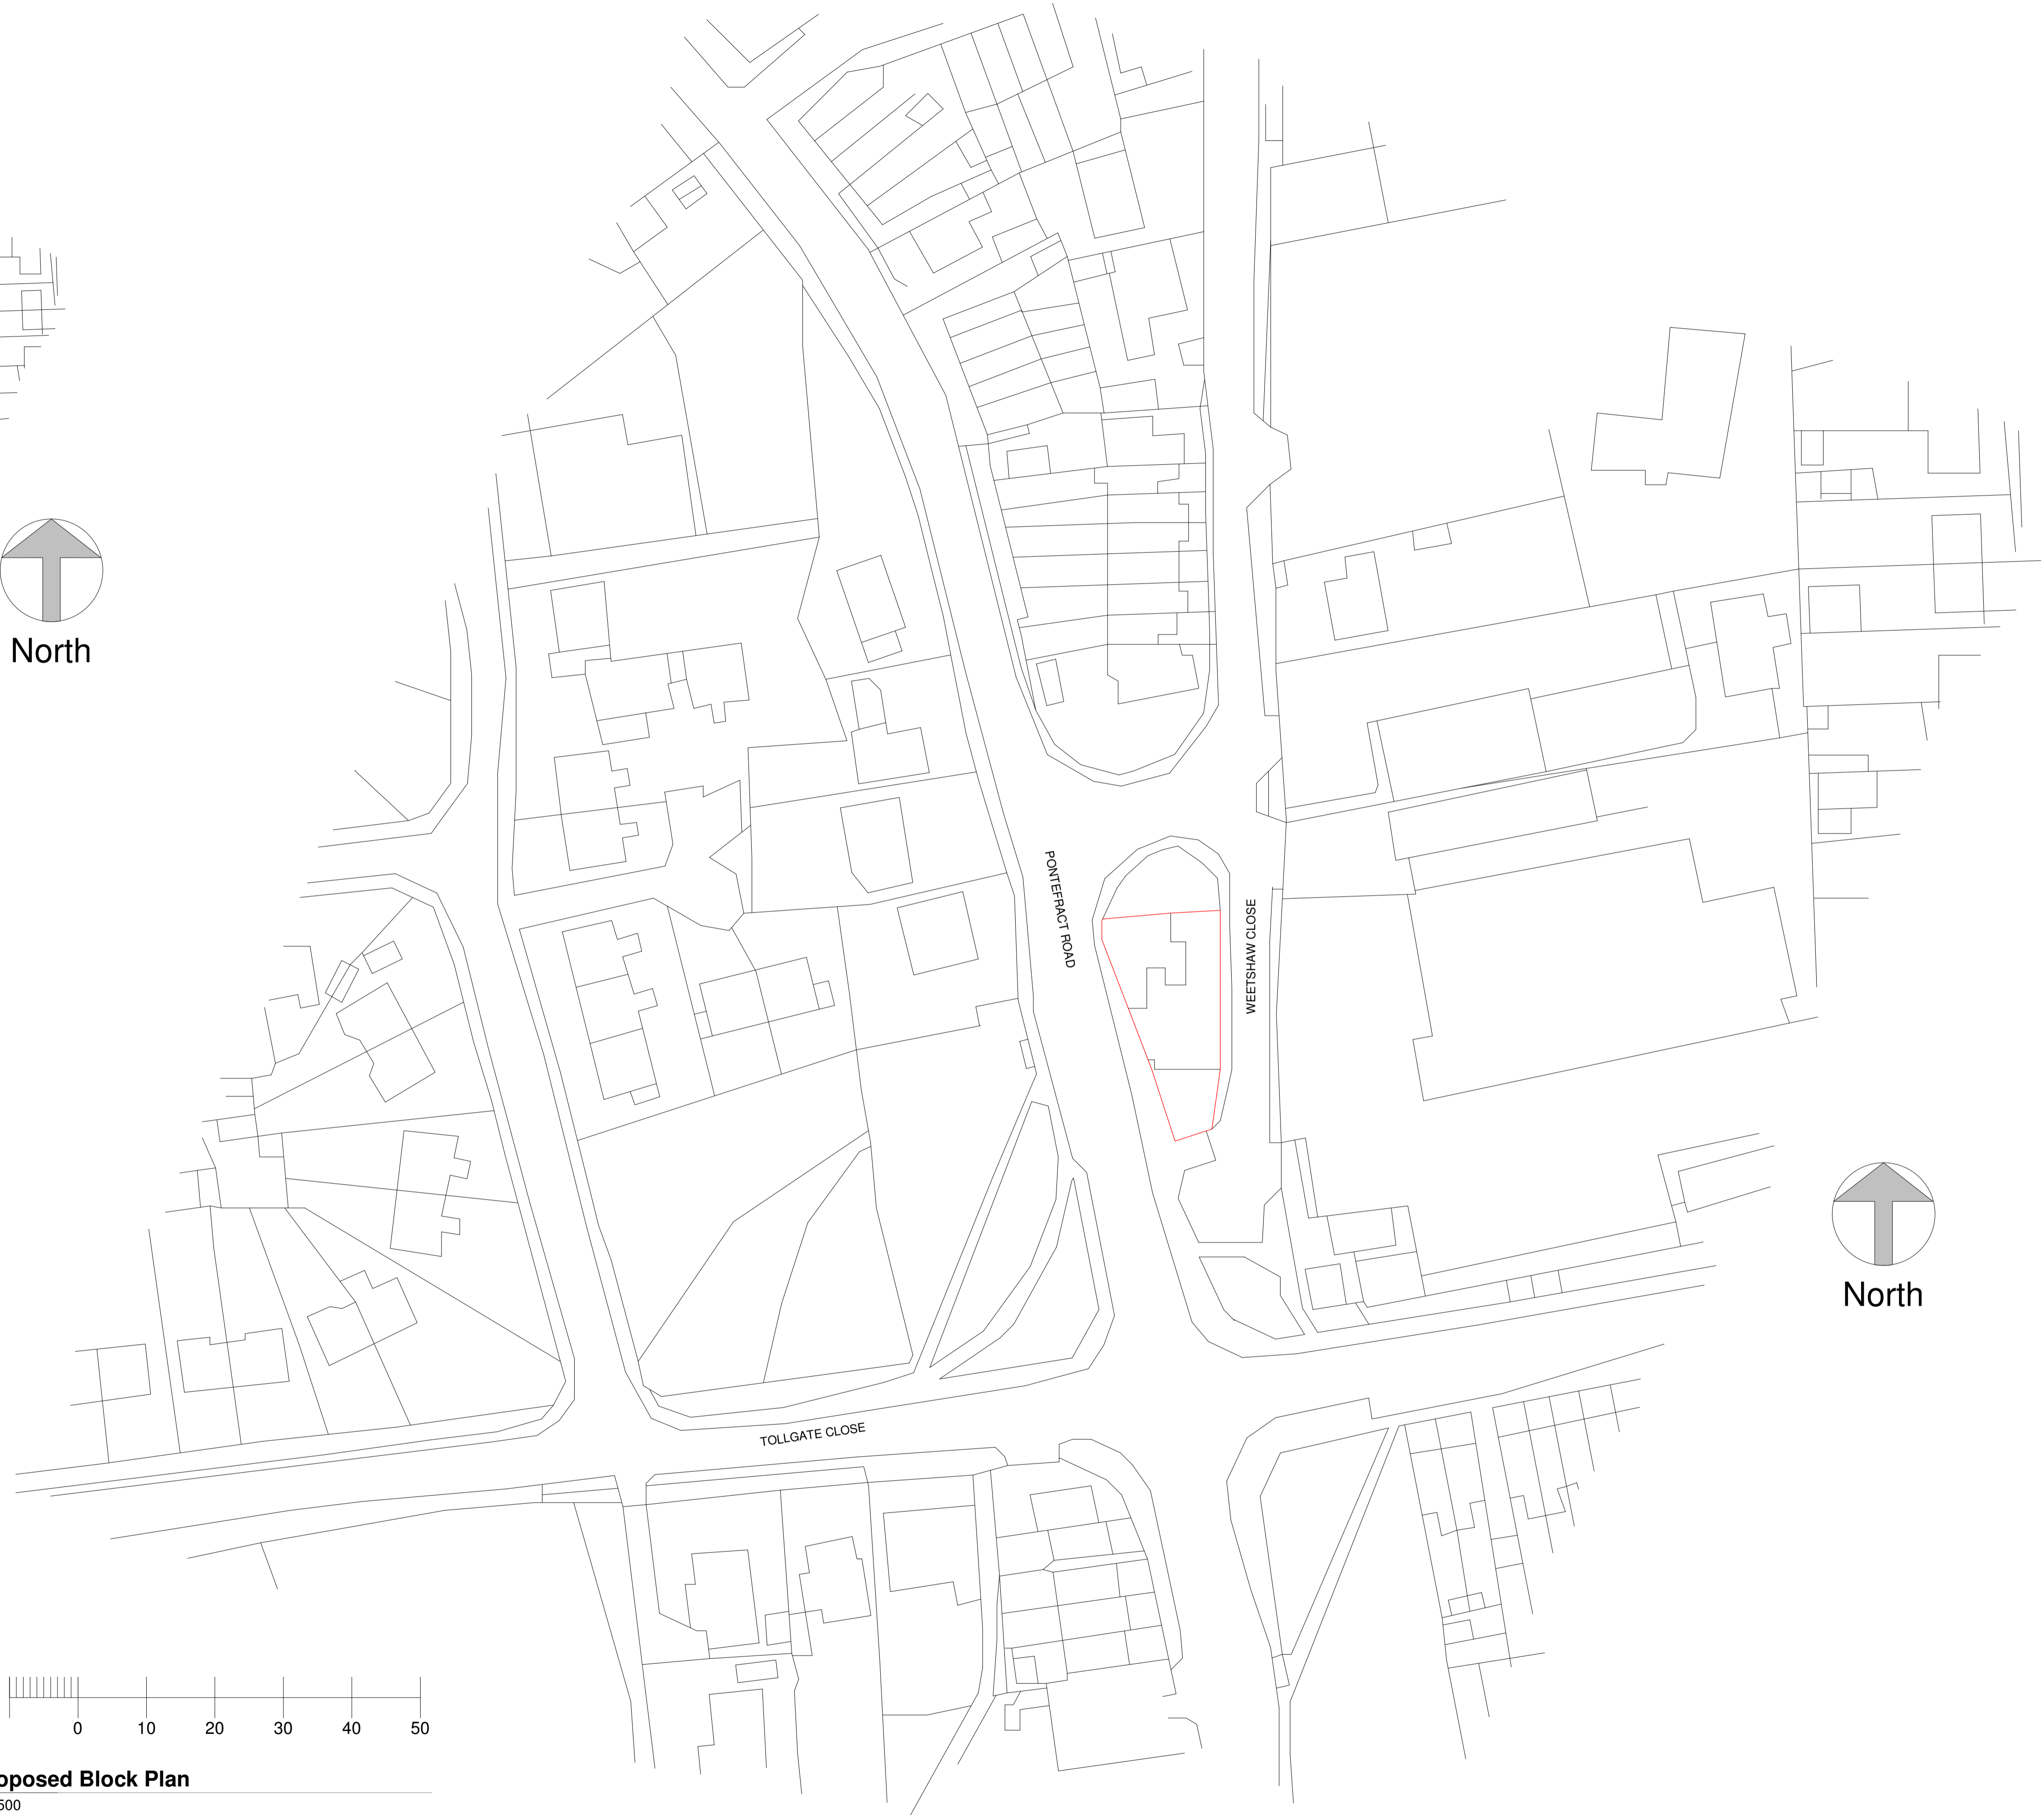

North

North