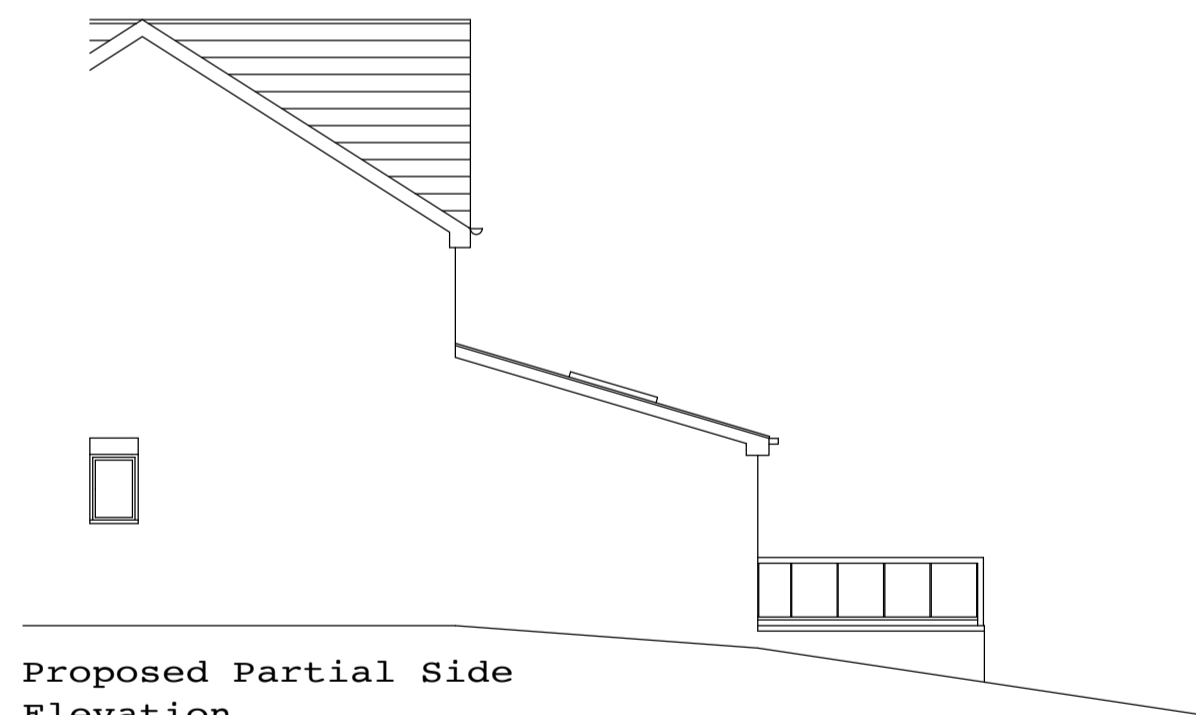

Existing Partial Side Elevation

Existing Rear Elevation

Existing Partial Side Elevation

Proposed Partial Side Elevation

Proposed Rear Elevation

Proposed Partial Side Elevation

**Arcade
Architecture**

Barnsley, South Yorkshire

www.arcadearchitecture.co.uk
enquiries@arcadearchitecture.co.uk

Client
Laura Wood

Project
**Proposed Extension
12 Longdale Croft
Barnsley S71 2QT**

Drawing Title
Existing & Proposed Elevations

REV.	Notes	Date
*	*	*

Scale
1:100 @ A1

Date
26.06.19

Job No. 19-02	Drawing No. 02	REV. *
------------------	-------------------	-----------