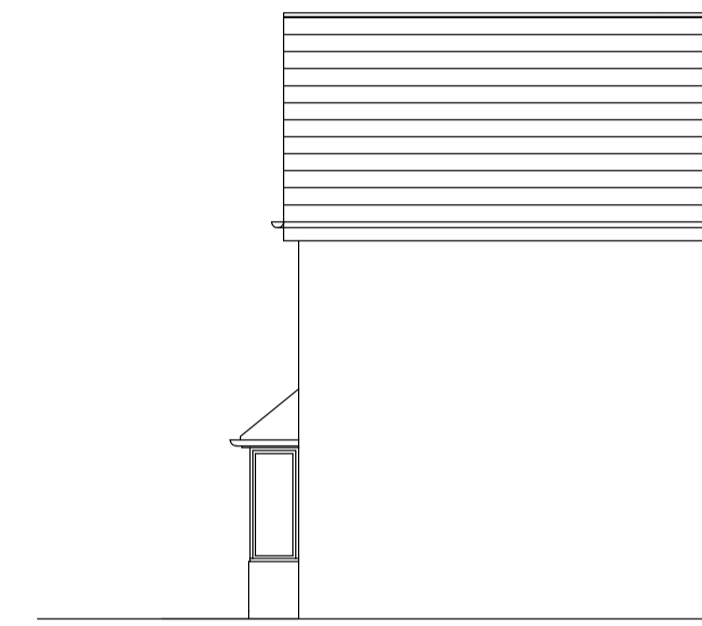

Existing Partial Side Elevation

Existing Rear Elevation

Existing Partial Side Elevation

Proposed Partial Side Elevation

Proposed Rear Elevation

Proposed Partial Side Elevation

**Arcade
Architecture**

Barnsley, South Yorkshire

www.arcadearchitecture.co.uk
enquiries@arcadearchitecture.co.uk

Client
Laura Wood

Project
**Proposed Extension
12 Longdale Croft
Barnsley S71 2QT**

Drawing Title
Existing & Proposed Elevations

REV.	Notes	Date
*	*	*

Scale
1:100 @ A1

Date
26.06.19

Job No. 19-02	Drawing No. 02	REV. *
------------------	-------------------	-----------