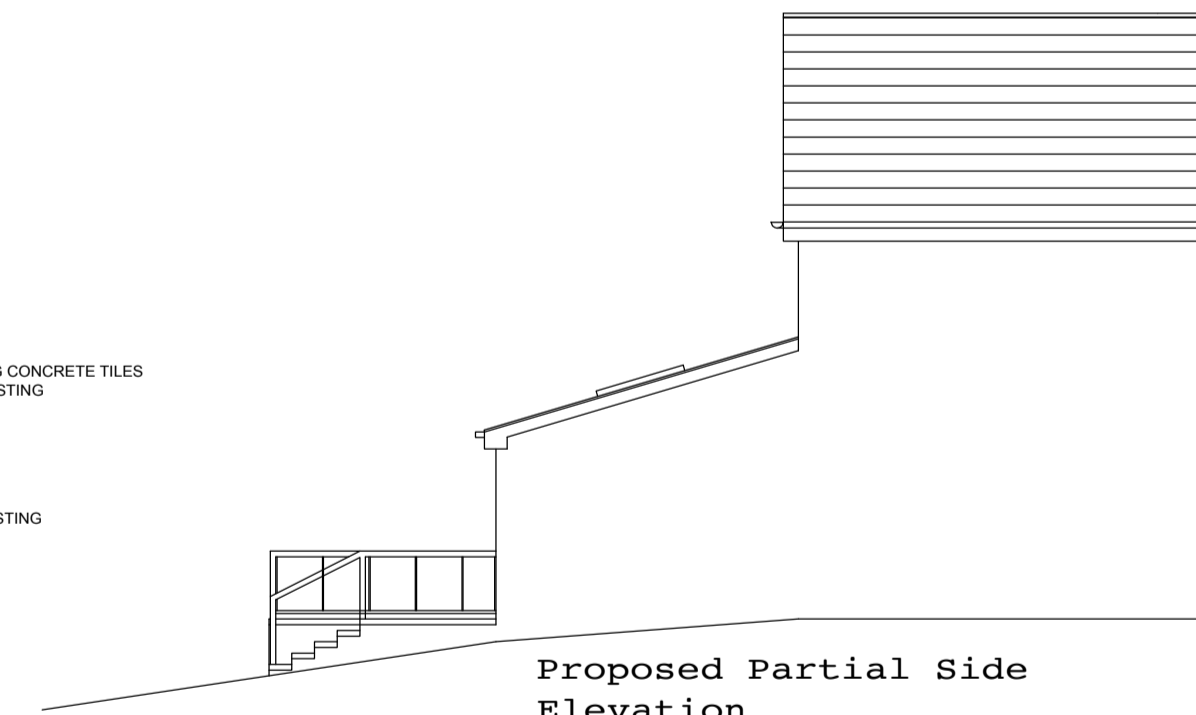

Existing Partial Side Elevation

Existing Rear Elevation

Existing Partial Side Elevation

Proposed Partial Side Elevation

Proposed Rear Elevation

Proposed Partial Side Elevation

**Arcade
Architecture**

Barnsley, South Yorkshire

www.arcadearchitecture.co.uk
enquiries@arcadearchitecture.co.uk

Client
Laura Wood

Project
**Proposed Extension
12 Longdale Croft
Barnsley S71 2QT**

Drawing Title
Existing & Proposed Elevations

REV.	Notes	Date
*	*	*

Scale
1:100 @ A1

Date
26.06.19

Job No. 19-02	Drawing No. 02	REV. *
------------------	-------------------	-----------