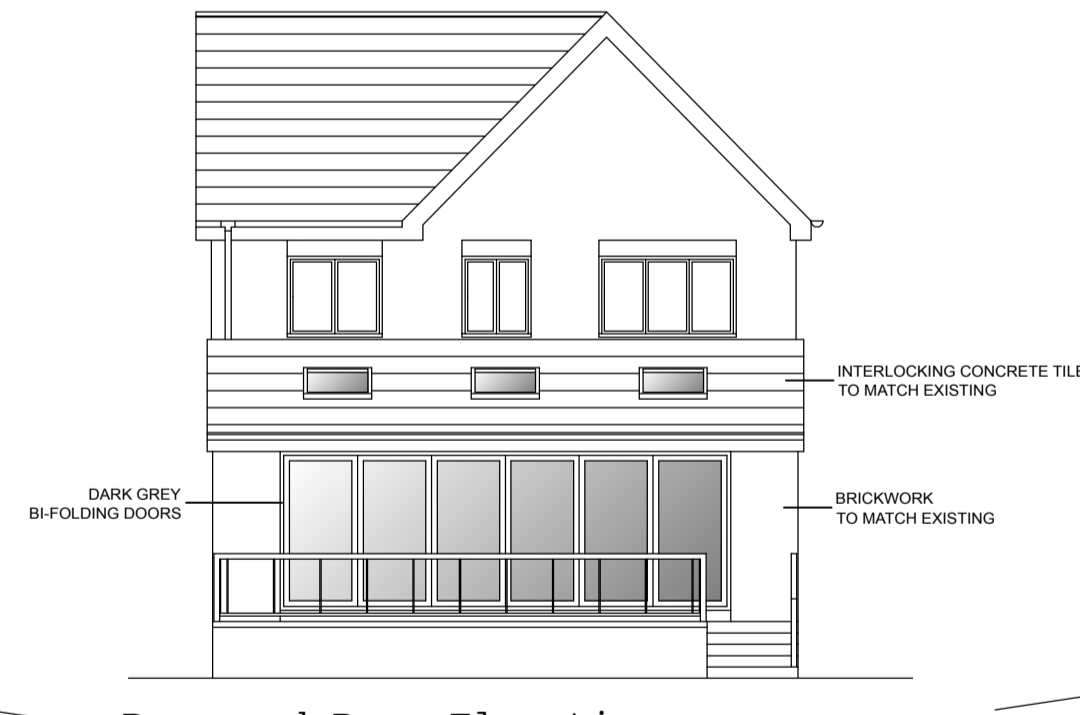

Existing Partial Side Elevation

Existing Rear Elevation

Existing Partial Side Elevation

Proposed Partial Side Elevation

Proposed Rear Elevation

Proposed Partial Side Elevation

**Arcade
Architecture**

Barnsley, South Yorkshire

www.arcadearchitecture.co.uk
enquiries@arcadearchitecture.co.uk

Client
Laura Wood

Project
**Proposed Extension
12 Longdale Croft
Barnsley S71 2QT**

Drawing Title
Existing & Proposed Elevations

REV.	Notes	Date
*	*	*

Scale
1:100 @ A1

Date
26.06.19

Job No. 19-02	Drawing No. 02	REV. *
------------------	-------------------	-----------