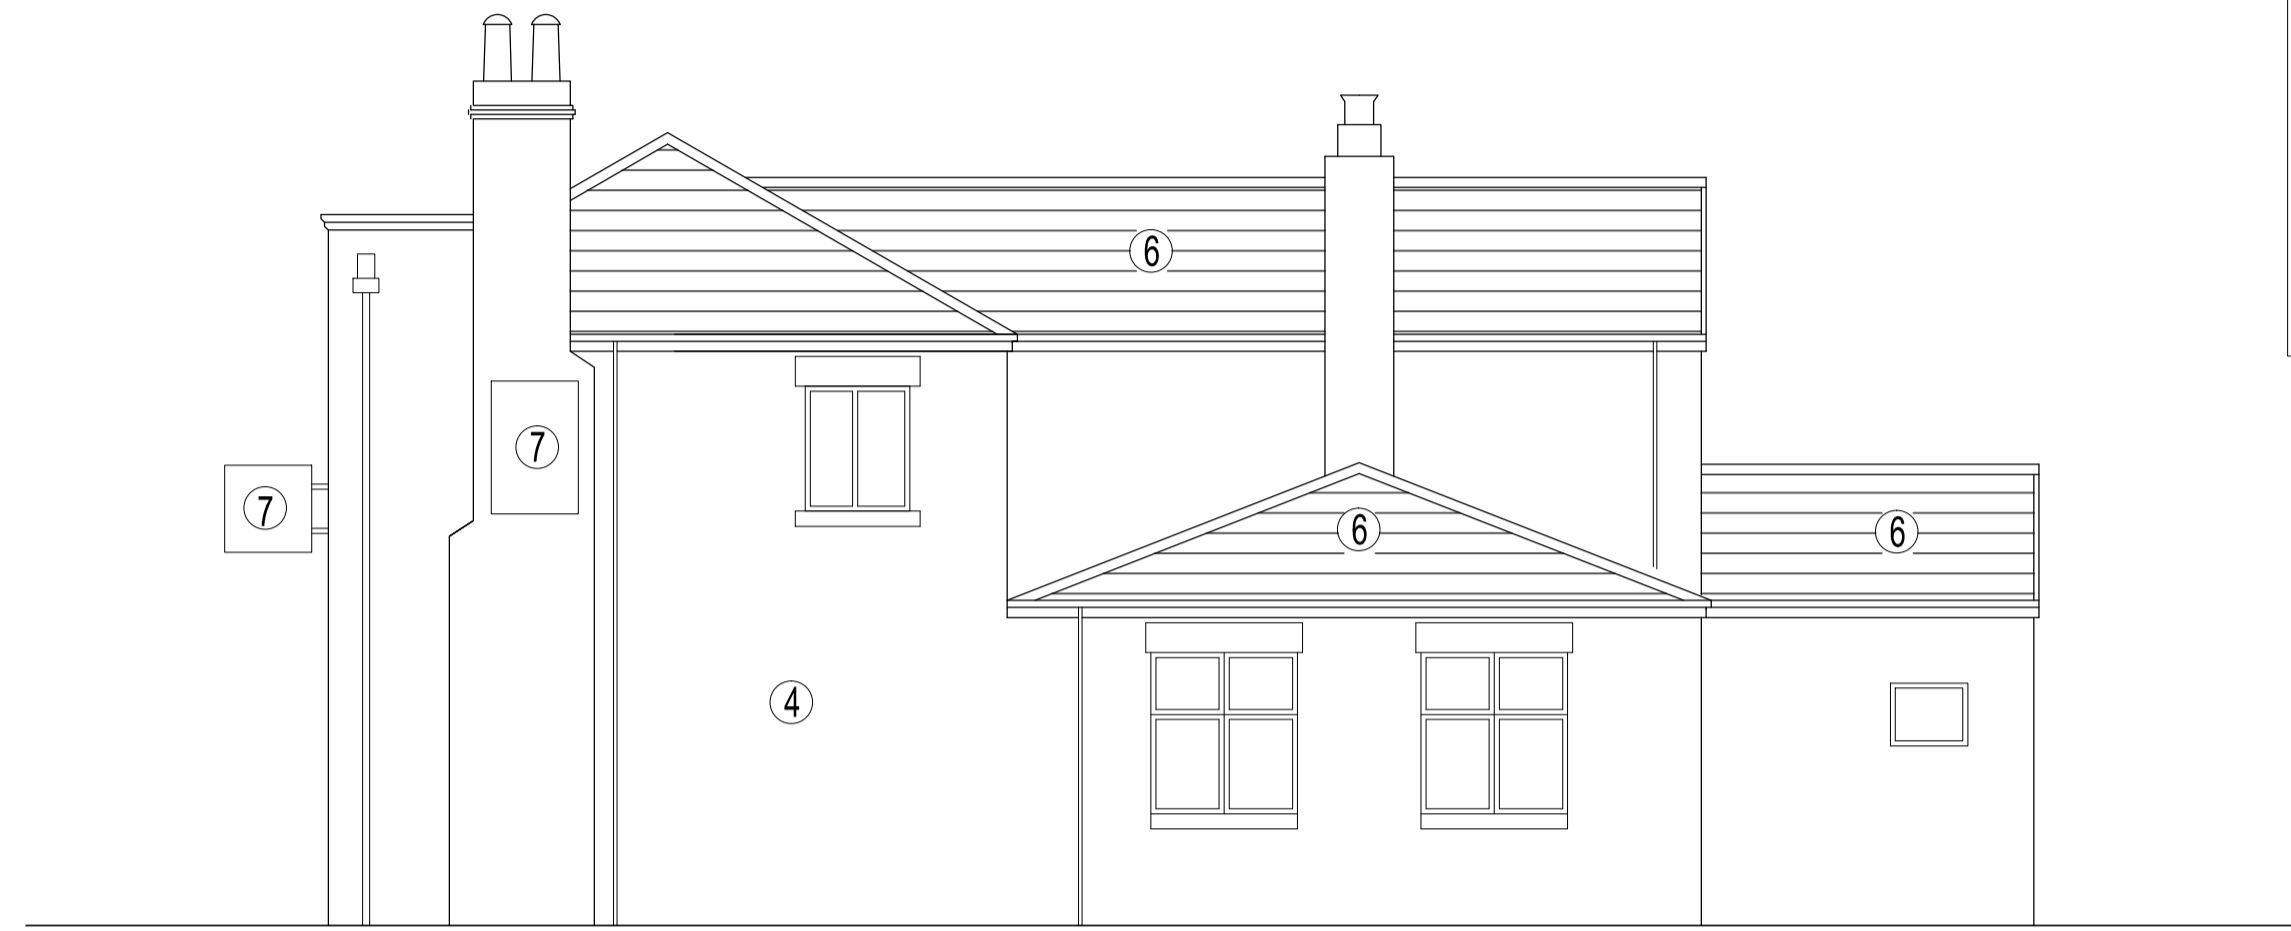

EXISTING SOUTH ELEVATION
SCALE 1/75

EXISTING EAST ELEVATION
SCALE 1/75

- ① Blockwork Painted Black
- ② Blockwork Painted White
- ③ Brickwork
- ④ Brickwork
- ⑤ Rendered Blockwork
- ⑥ Slate Roof Tiles
- ⑦ Existing Signage

EXISTING NORTH ELEVATION
SCALE 1/75

EXISTING WEST ELEVATION
SCALE 1/75

A	18.8.20 Signage Added	LT
Project : The Hope Inn, 29 Rotherham Road, Barnsley, S71 5QZ		
Drawing: Existing Elevations		Dwg No: 003
Date: 4.8.20	Scale : 1/75 A1	Rev: A