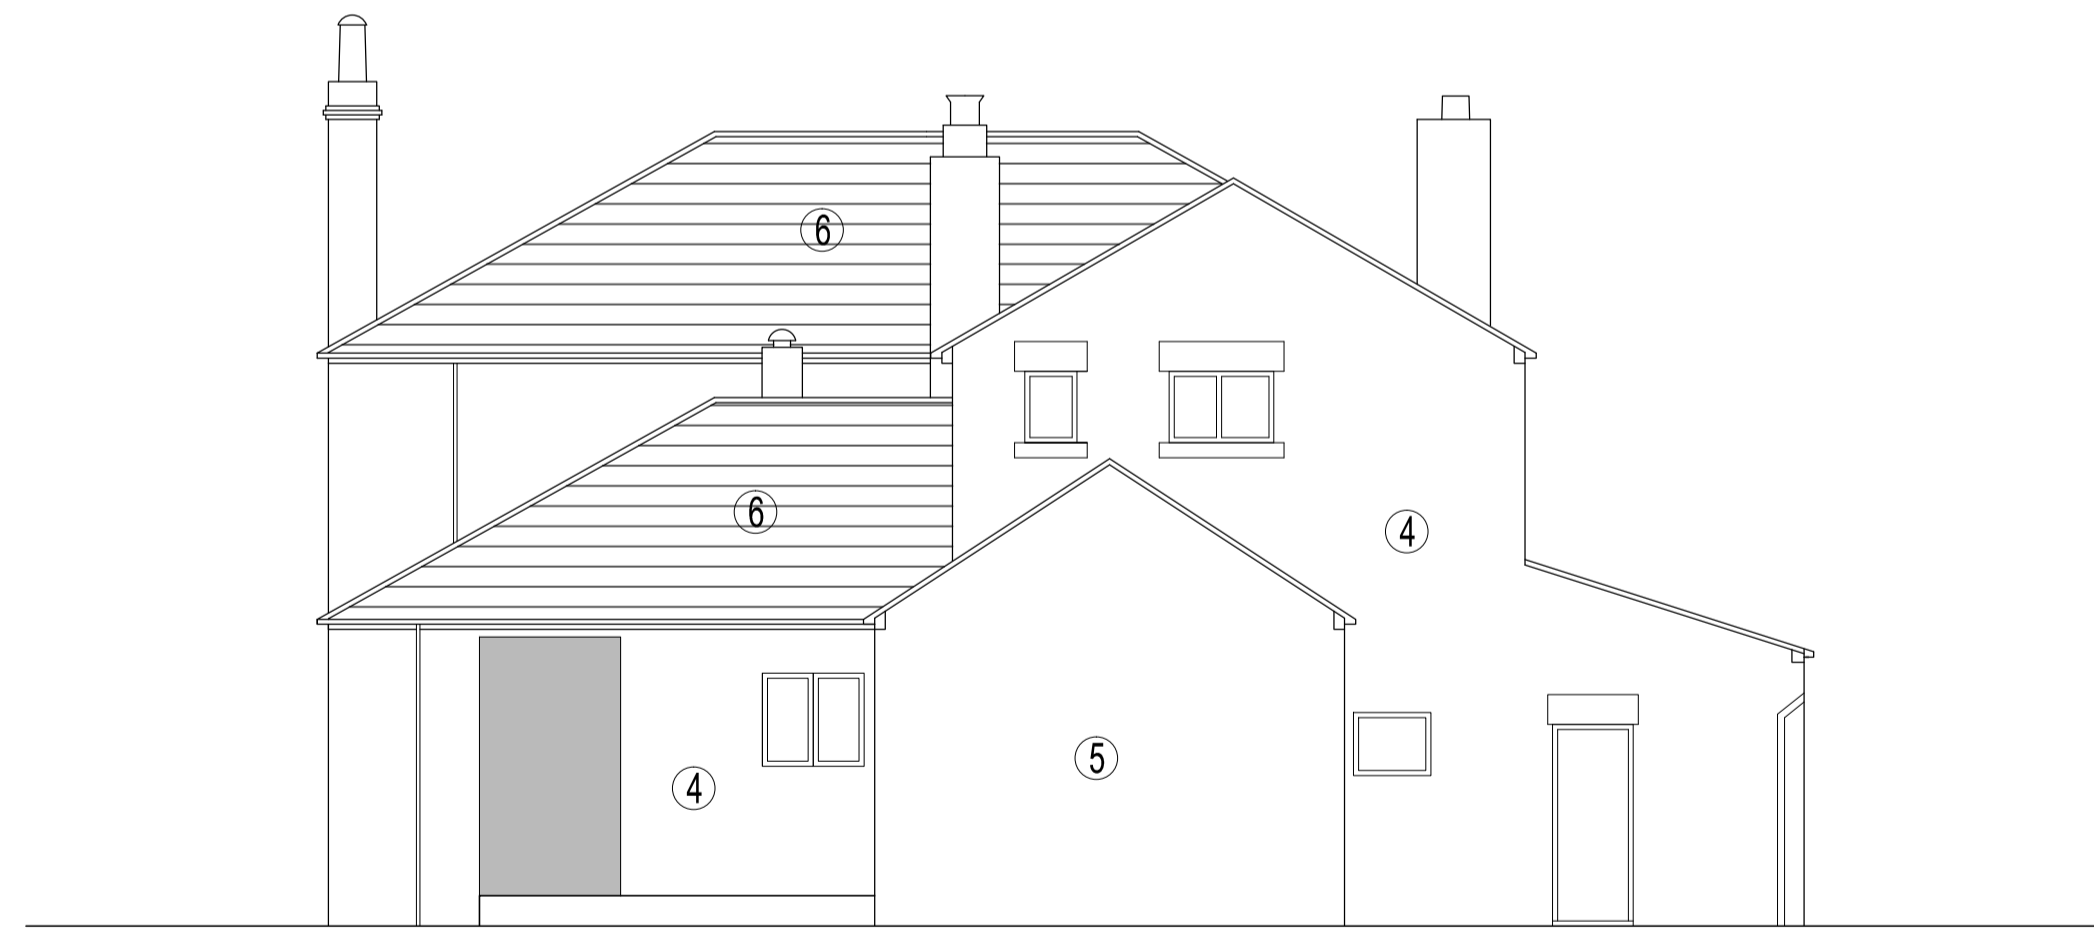

EXISTING SOUTH ELEVATION
SCALE 1/75

EXISTING EAST ELEVATION
SCALE 1/75

- ① Blockwork Painted Black
- ② Blockwork Painted White
- ③ Brickwork
- ④ Brickwork
- ⑤ Rendered Blockwork
- ⑥ Slate Roof Tiles
- ⑦ Existing Signage

EXISTING NORTH ELEVATION
SCALE 1/75

EXISTING WEST ELEVATION
SCALE 1/75

A	18.8.20 Signage Added	LT
Project : The Hope Inn, 29 Rotherham Road, Barnsley, S71 5QZ		
Drawing: Existing Elevations		Dwg No: 003
Date: 4.8.20	Scale : 1/75 A1	Rev: A