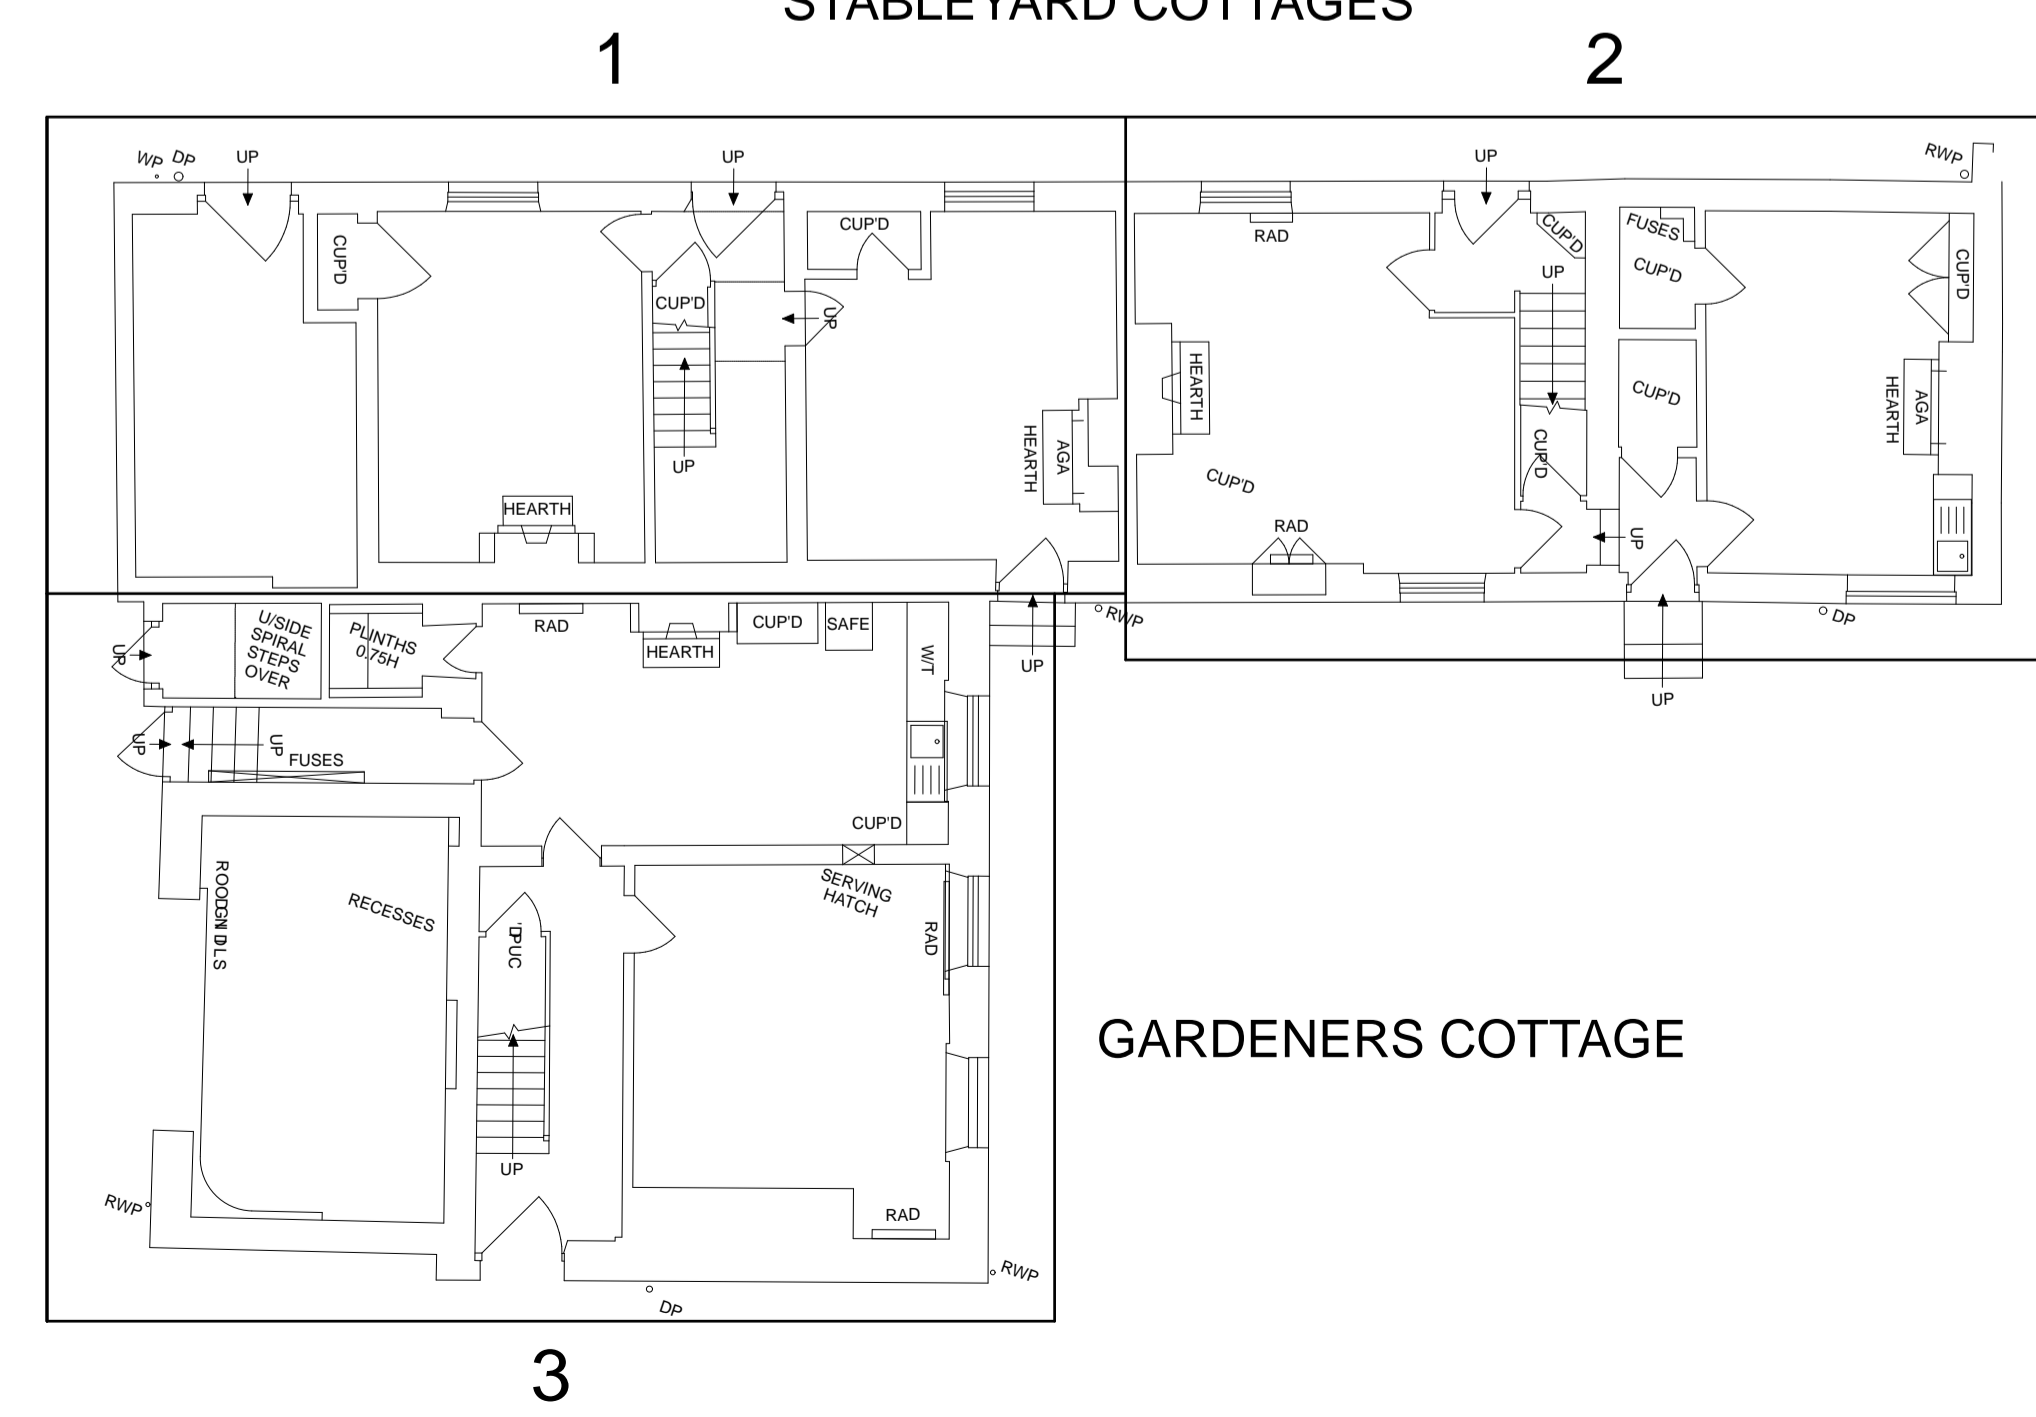

REVISION	DATE	DESCRIPTION

SOUTH ELEVATION

EAST ELEVATION

NORTH ELEVATION

STABLEYARD COTTAGES

GARDENERS COTTAGE

BARNSELY
Metropolitan Borough Council

CANNON HALL
MUSEUM, PARK & GARDENS

heritage
lottery fund

BIG
LOTTERY
FUND

DRAWING TITLE STABLEYARD COTTAGES - EXISTING PLANS & ELEVATIONS		
JOB DESCRIPTION CANON HALL PARK, BARNSELY		
DRAWING SCALE 1:100 @ A1	DATE JANUARY 2016	DRAWING REF. 2577.04
BAART HARRIES NEWALL 		
<small>1 WILDERHOPE HOUSE FOUNTAIN GARDENS BELLE Vue SHIRESBURY ST. JULI FAX: 01743 34944 TEL: 01743 361261</small>		