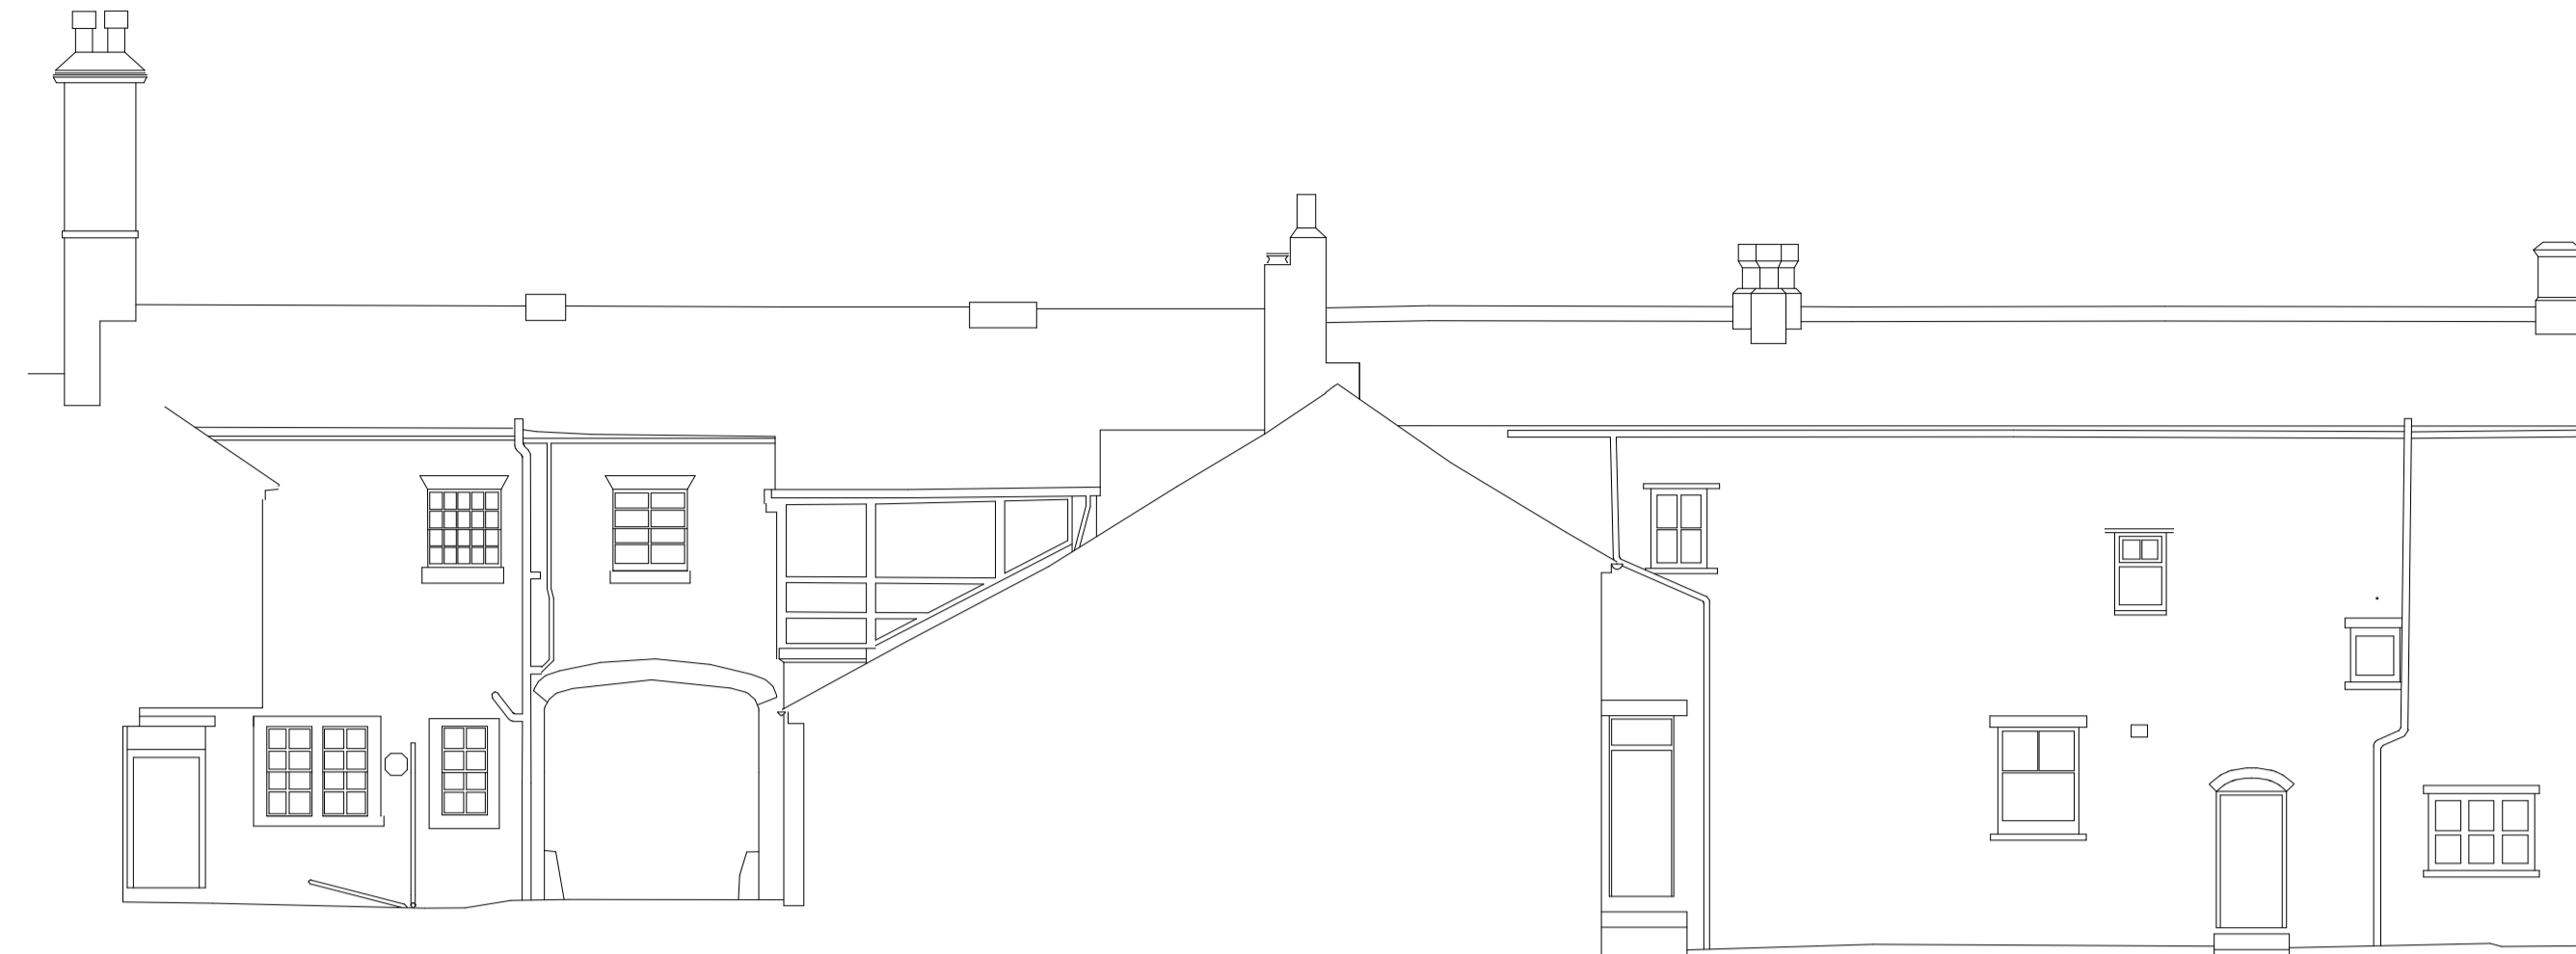

REVISION	DATE	DESCRIPTION

SOUTH ELEVATION

EAST ELEVATION

NORTH ELEVATION

STABLEYARD COTTAGES

GARDENERS COTTAGE

BARNSELY
Metropolitan Borough Council

CANNON HALL
MUSEUM, PARK & GARDENS

heritage
lottery fund

BIG
LOTTERY
FUND

DRAWING TITLE STABLEYARD COTTAGES - EXISTING PLANS & ELEVATIONS		
JOB DESCRIPTION CANON HALL PARK, BARNSELY		
DRAWING SCALE 1:100 @ A1	DATE JANUARY 2016	DRAWING REF. 2577.04
BAART HARRIES NEWALL 		
<small>1 WILDERHOPE HOUSE FOUNTAIN GARDENS BELLE Vue SHIRESBURY ST. JULI FAX: 01743 34944 TEL: 01743 361261</small>		