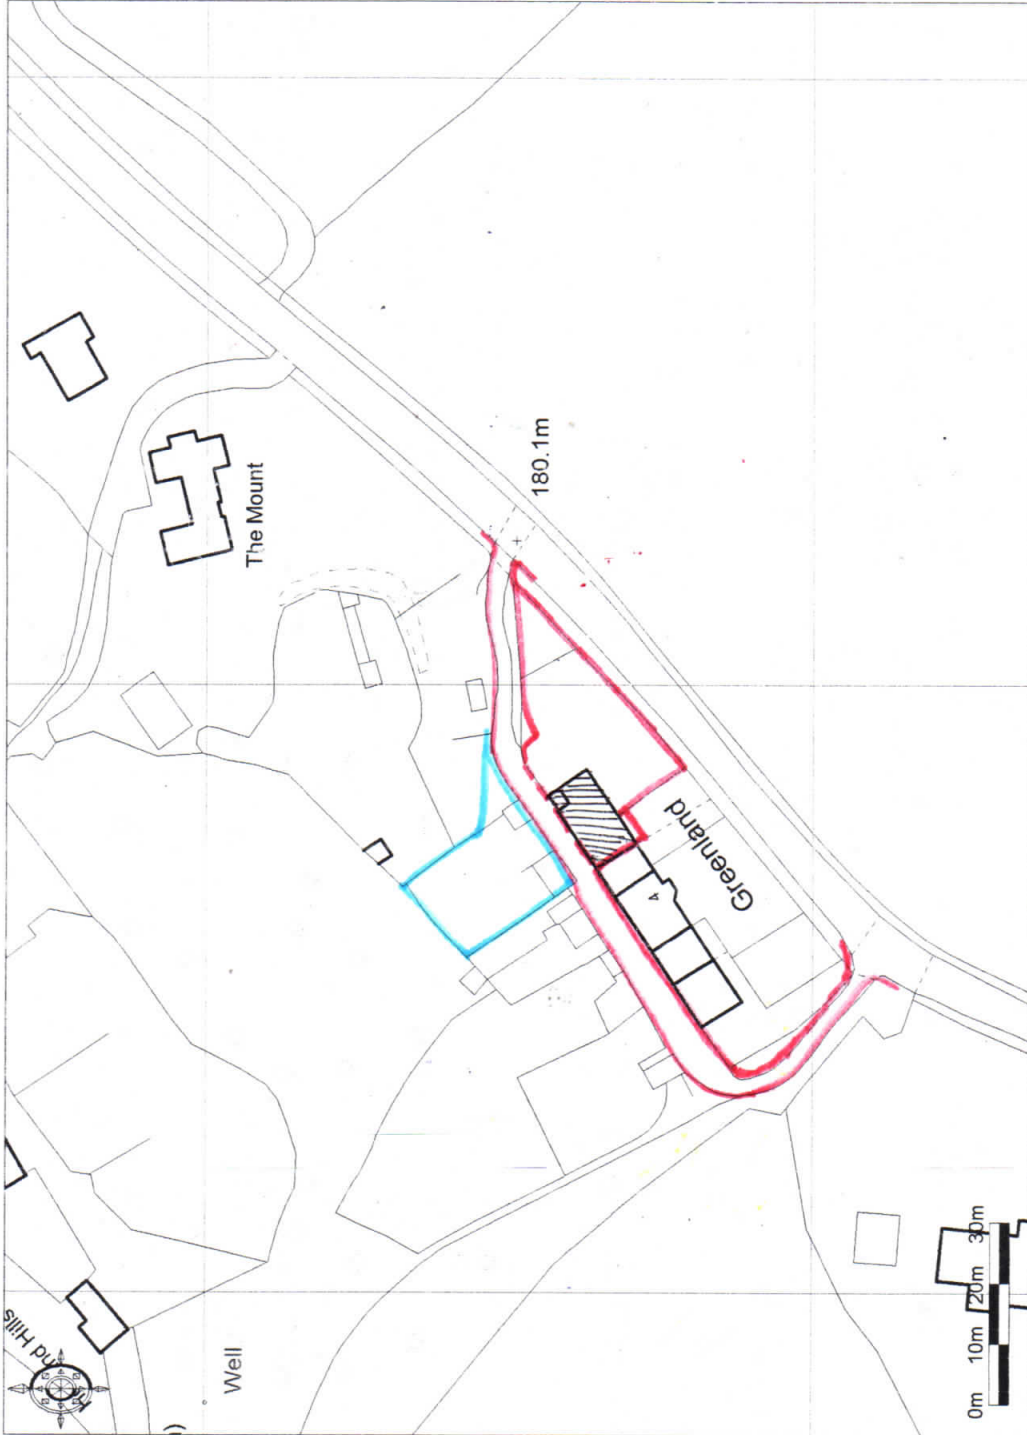

High Hoyland Lane

Ordinance Survey © Crown Copyright 2017. All rights reserved. Licence number 10002432. Plotted Scale - 1:1250

Promap
LANDMARK INFORMATION GROUP

Peter Dimberline RIBA