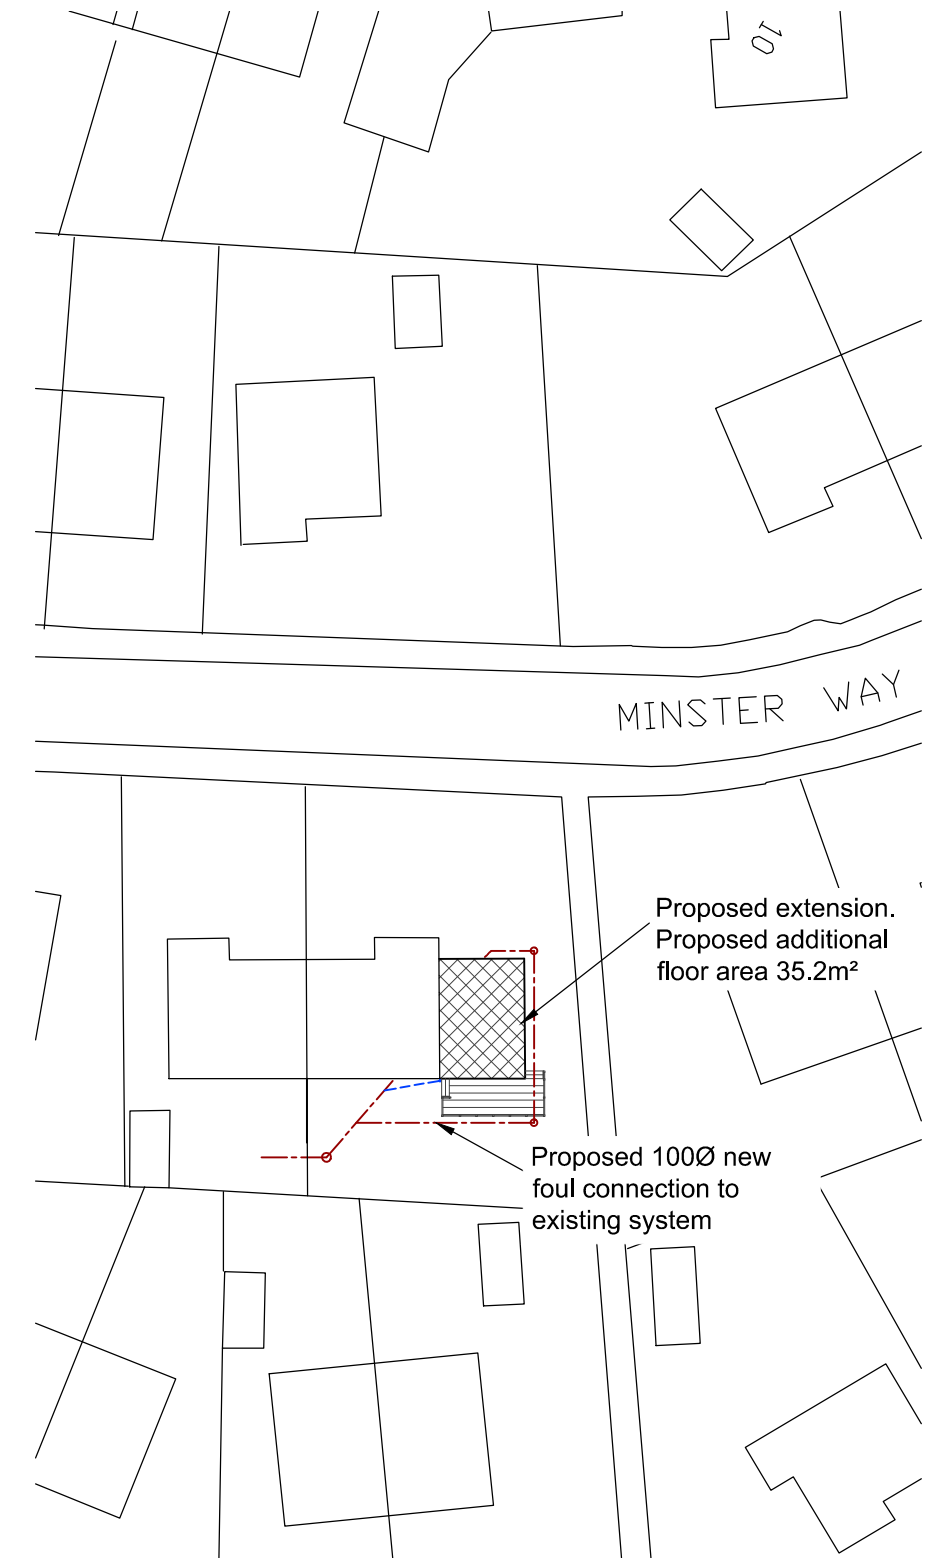

Site Location 1:1250

Existing Site Layout 1:500

Proposed Site Layout 1:500

Project: Single Storey Side Extension.
 6 Minster Way, Monk Bretton,
 Address: Barnsley, S71 2HZ.
 Drawing Title: Location & Site Plan.
 Date: September 2011.

Drawing No: 2011-1061-001
 Revision -
 Drawn By: NP
 Scale @ A3: As shown
 Drawing Status: Planning

JA DEAKIN

CAD DRAWING SERVICES LTD

95 Arundel Drive, Lundwood, Barnsley, S71 5LF. Tel:07886030175
 Email:info@jadcad-services.co.uk www.jadcad-services.co.uk