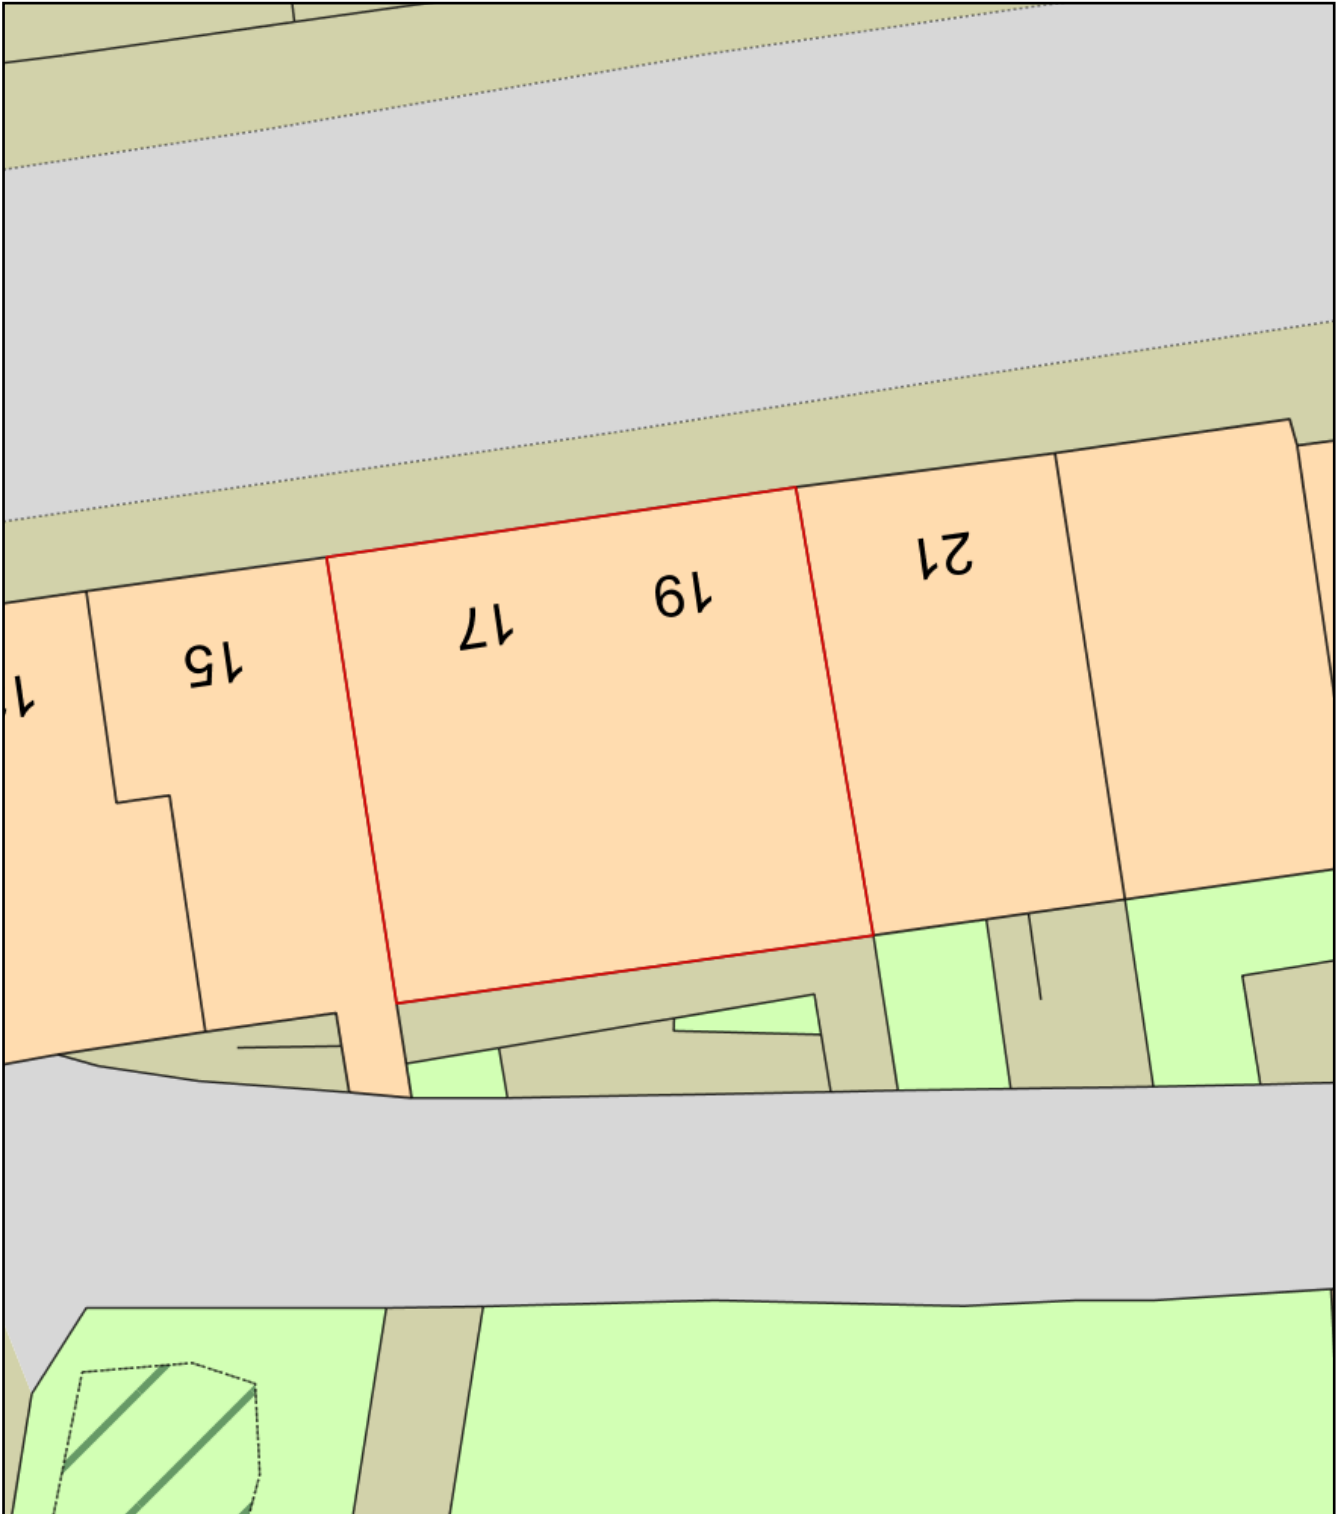

Elmhirst Parker Site Plan

Plan Produced for: Barry LEGG

Date Produced: 25 Sep 2018

Plan Reference Number: TQRQM18268115115782

Scale: 1:200 @ A4