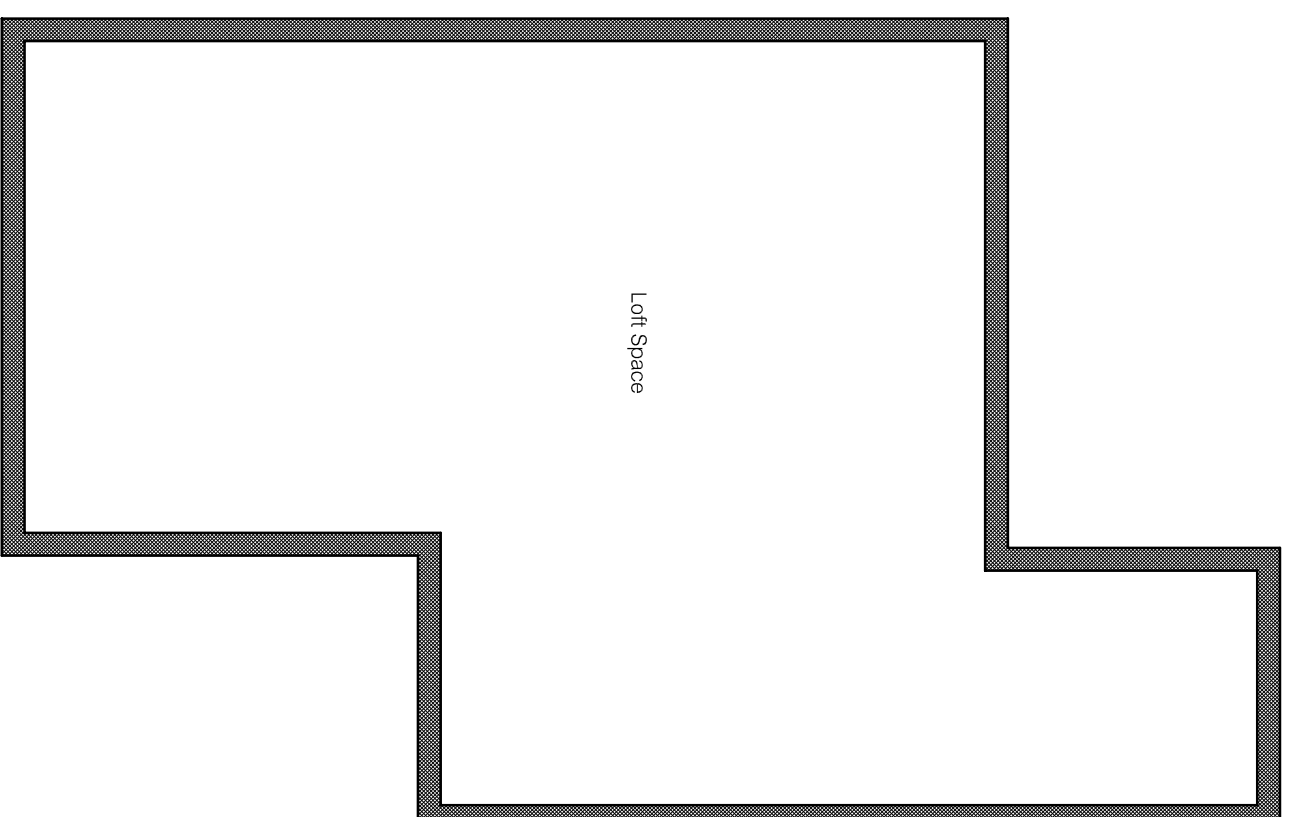

Existing Ground Floor Plan  
Scale 1:100

Existing First Floor Plan  
Scale 1:100

 <b>Whitshaw Builders Ltd.</b>	
JOB	Mr & Mrs Price Barry/Volme Smithes Lane Barnsley S71 1JX
DATE	04-2015
DWG	235-002
SCALE	AS SHOWN @A3