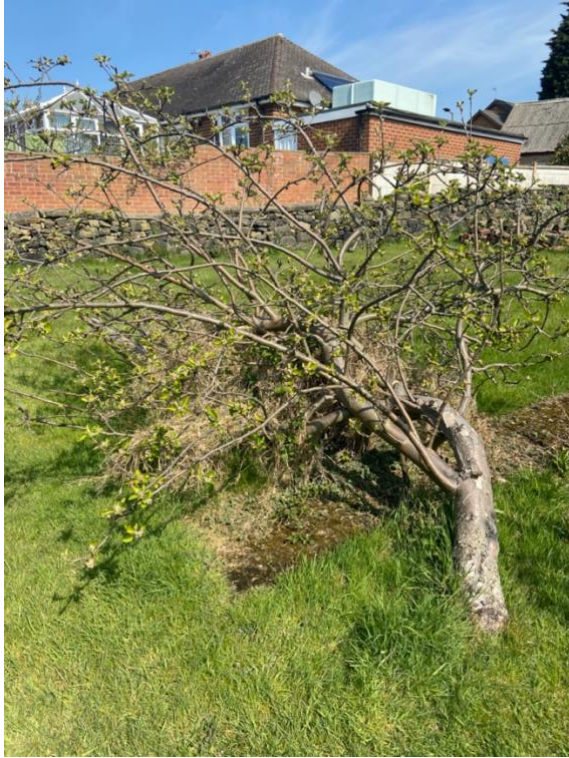

Tree 01

Species: Pear Tree

Description:

This tree shows significant signs of hollowing at the trunk and there is dead bark around the base of the tree with the possibility of damage to its integrity/structure.

To be removed in proposed development due to proximity to dwellings.

Tree 01 (Continued)

Species: Pear Tree

Description:

The image to the left is a close up of the base of the pear tree and shows the hollowing of the trunk with dead bark covering a significant portion of the lower tree.

To be removed in proposed development due to proximity to dwellings.

Tree 04

Species: Lilac Shrub

Description:

Lilac shrub with low hanging branches located to the rear of the property.

To be removed in proposed development due to proximity to dwellings.

Tree 05

Species: Apple Tree

Description:

Apple tree has fallen and does not stand upright. This could be due to root weakness.

To be removed in proposed development due to proximity to dwellings.

Tree 06

Species: Unknown