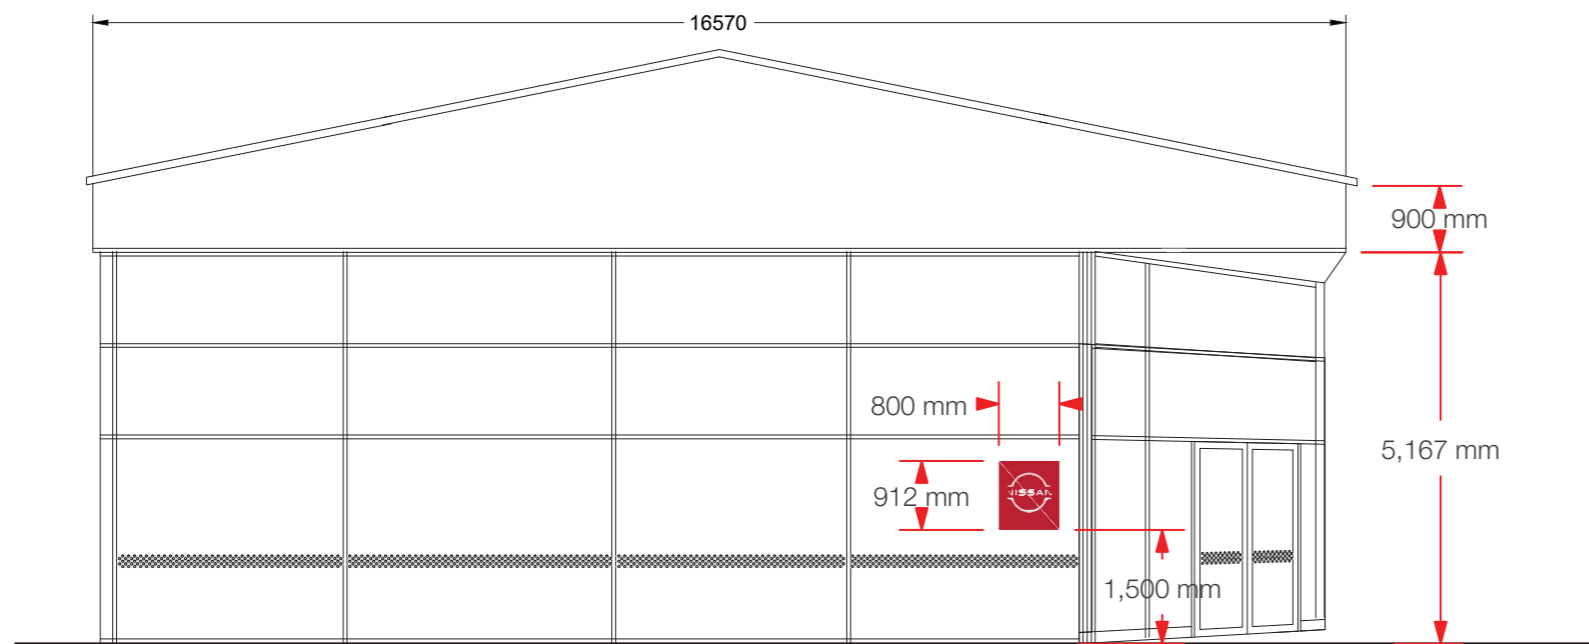

Copyright © Omega Signs 2023.

Existing

Proposed

Existing

Proposed

Signage Specification

Sign A:
ACM-1 Back Panels Size 3 - Ref. 4.53
Material:
Silver ACM
Silver RAL9006, PMS Cool Grey 4
Scale 1:50 @ A3

Sign D:
NEXT Entry Element Size 2
Logo Illumination:
Internally Illuminated with White LEDs
Material:
Internal Aluminium Frame
4mm ACM - Nissan Red NVR-01, RAL3001, PMS200
Scale 1:50 @ A3

Sign B:
Nissan Wordmark Size 3
Individual 3D letters
Face Illumination:
Internally Illuminated with white LEDs
Material:
1mm Hairline S/S Returns
4mm Black/White Acrylic Front Face
Scale 1:50 @ A3

Sign C
Service Sign Size 3
Individual 3D letters
Face Illumination:
Internally Illuminated with white LEDs
Material:
1mm Hairline S/S Returns
4mm Black/White Acrylic Front Face
Text font: Nissan Brand, Regular
Scale 1:50 @ A3

Sign E:
Projecting Sign 7 Mast - Size 2
PROJECTING SIGN:
Internally Illuminated with White LEDs
Material:
Internal Steel Frame
4mm ACM - Nissan Red NVR-01, RAL3001, PMS200
4mm ACM - Silver - RAL9006, PMS Cool Grey 4
White vinyl 'Service'
MAST:
Steel Fabricated Mast Finished RAL 7016
Scale 1:50 @ A3