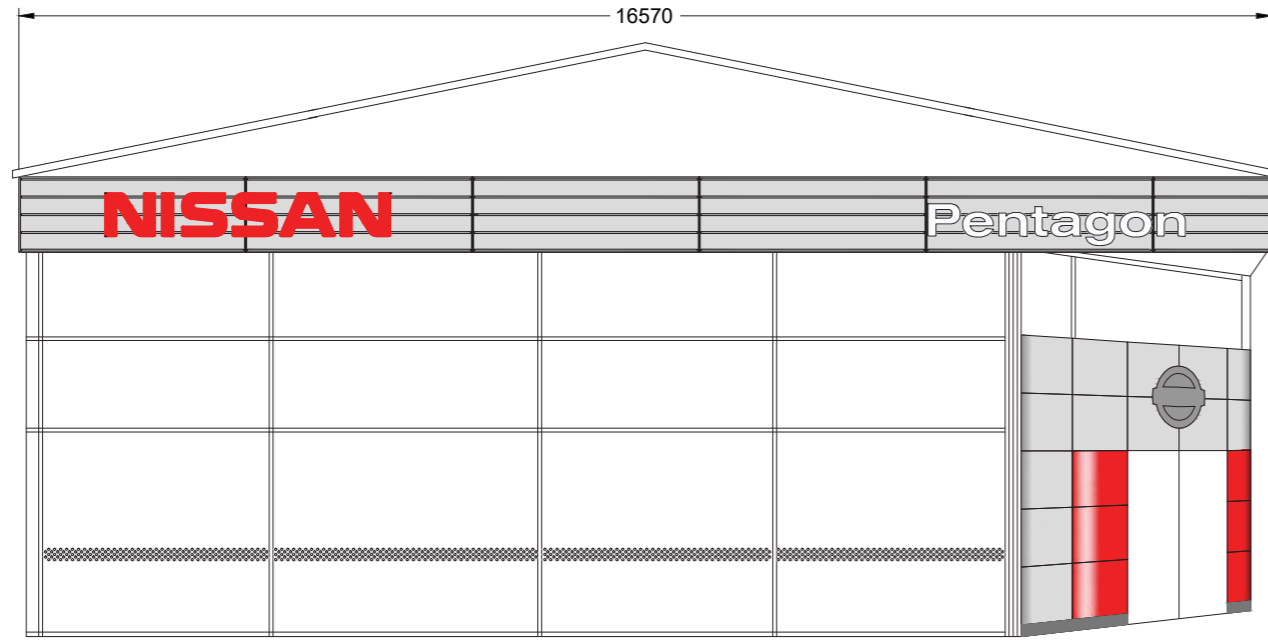

Copyright © Omega Signs 2023.

Existing

Proposed

Existing

Proposed

Signage Specification

Sign A:
ACM-1 Back Panels Size 3 - Ref. 4.53
Material:
Silver ACM
Silver RAL9006, PMS Cool Grey 4
Scale 1:50 @ A3

Sign D:
NEXT Entry Element Size 2
Logo Illumination:
Internally Illuminated with White LEDs
Material:
Internal Aluminium Frame
4mm ACM - Nissan Red NVR-01, RAL3001, PMS200
Scale 1:50 @ A3

Sign B:
Nissan Wordmark Size 3
Individual 3D letters
Face Illumination:
Internally Illuminated with white LEDs
Material:
1mm Hairline S/S Returns
4mm Black/White Acrylic Front Face
Scale 1:50 @ A3

Sign C
Service Sign Size 3
Individual 3D letters
Face Illumination:
Internally Illuminated with white LEDs
Material:
1mm Hairline S/S Returns
4mm Black/White Acrylic Front Face
Text font: Nissan Brand, Regular
Scale 1:50 @ A3

Sign E:
Projecting Sign 7 Mast - Size 2
PROJECTING SIGN:
Internally Illuminated with White LEDs
Material:
Internal Steel Frame
4mm ACM - Nissan Red NVR-01, RAL3001, PMS200
4mm ACM - Silver - RAL9006, PMS Cool Grey 4
White vinyl 'Service'
MAST:
Steel Fabricated Mast Finished RAL 7016
Scale 1:50 @ A3