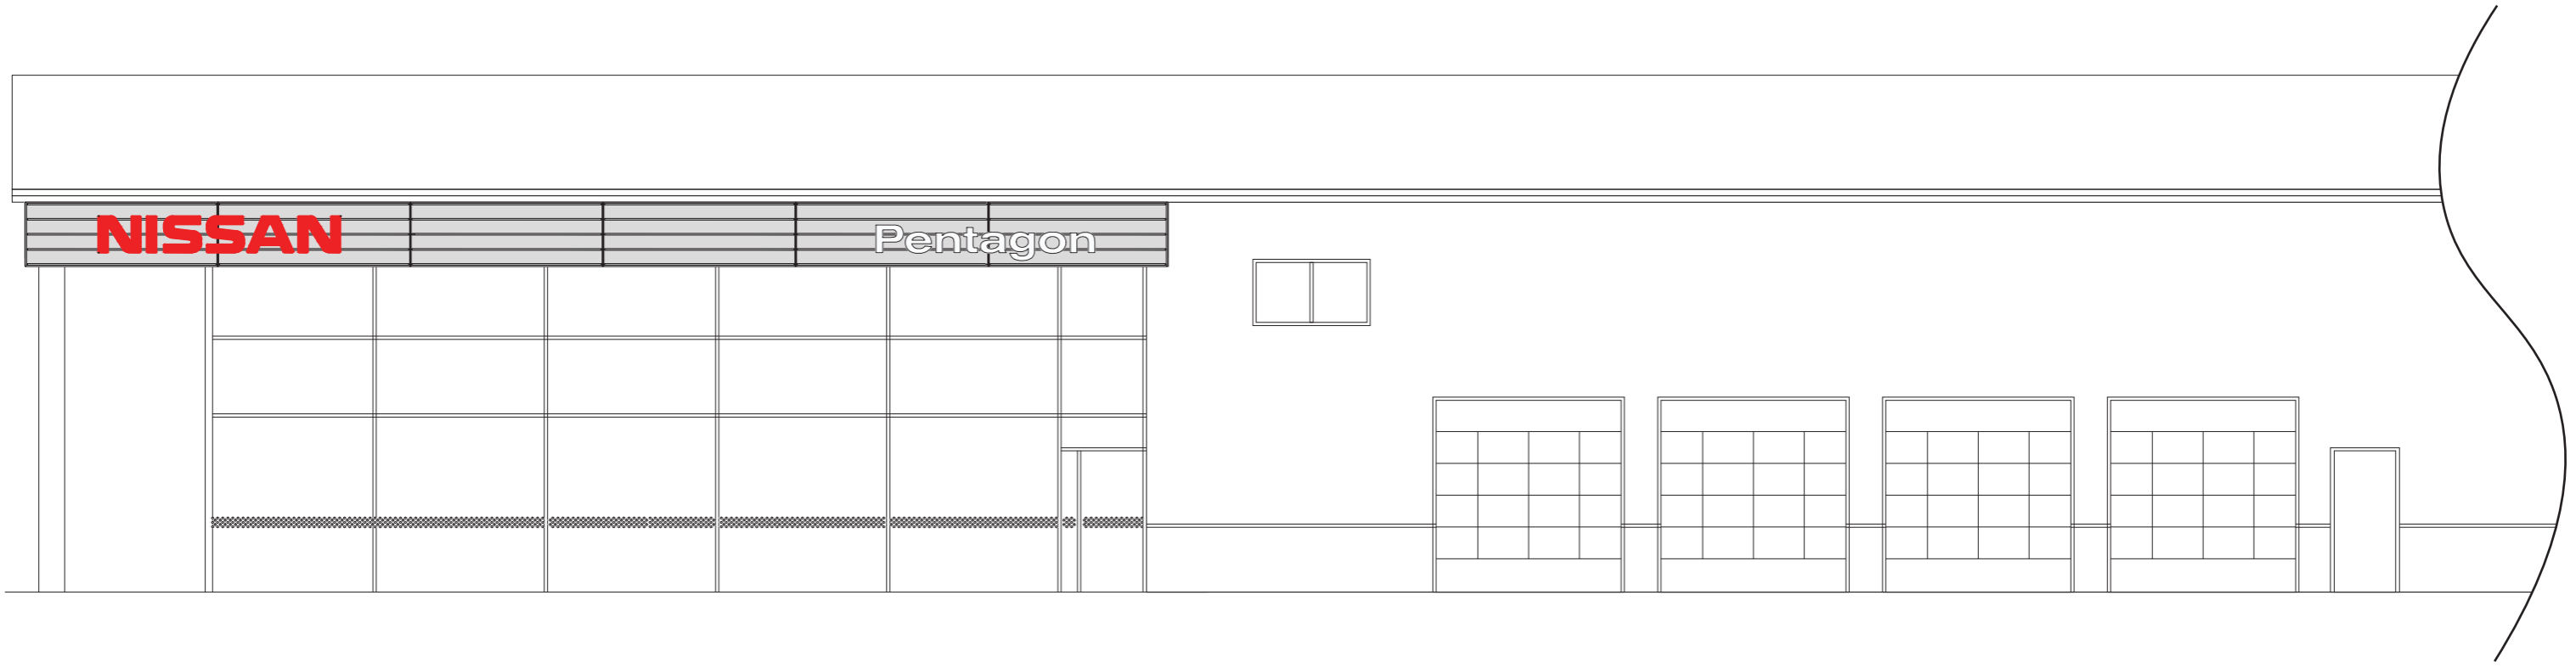

Copyright © Omega Signs 2023.

Existing

Proposed

Existing

Proposed

Signage Specification

Sign A:
ACM-1 Back Panels Size 3 - Ref. 4.53
Material:
Silver ACM
Silver RAL9006, PMS Cool Grey 4
Scale 1:50 @ A3

Sign D:
NEXT Entry Element Size 2
Logo Illumination:
Internally Illuminated with White LEDs
Material:
Internal Aluminium Frame
4mm ACM - Nissan Red NVR-01, RAL3001, PMS200
Scale 1:50 @ A3

Sign B:
Nissan Wordmark Size 3
Individual 3D letters
Face Illumination:
Internally Illuminated with white LEDs
Material:
1mm Hairline S/S Returns
4mm Black/White Acrylic Front Face
Scale 1:50 @ A3

Sign C
Service Sign Size 3
Individual 3D letters
Face Illumination:
Internally Illuminated with white LEDs
Material:
1mm Hairline S/S Returns
4mm Black/White Acrylic Front Face
Text font: Nissan Brand, Regular
Scale 1:50 @ A3

Sign E:
Projecting Sign 7 Mast - Size 2
PROJECTING SIGN:
Internally Illuminated with White LEDs
Material:
Internal Steel Frame
4mm ACM - Nissan Red NVR-01, RAL3001, PMS200
4mm ACM - Silver - RAL9006, PMS Cool Grey 4
White vinyl 'Service'
MAST:
Steel Fabricated Mast Finished RAL 7016
Scale 1:50 @ A3