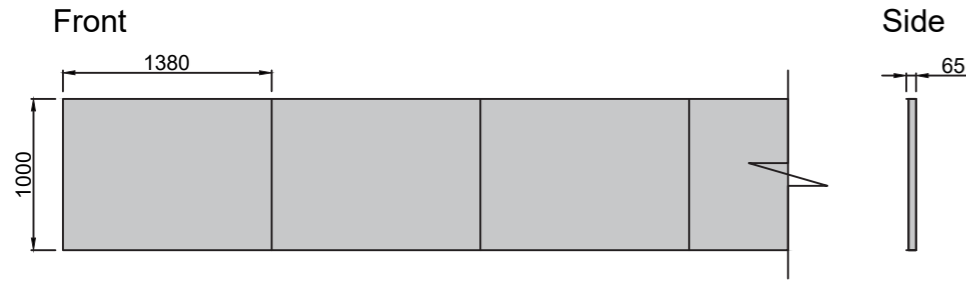

Copyright © Omega Signs 2023.

Existing

Proposed

Existing

Proposed

Signage Specification

Sign A:
ACM-1 Back Panels Size 3 - Ref. 4.53
Material:
Silver ACM
Silver RAL9006, PMS Cool Grey 4
Scale 1:50 @ A3

Sign D:
NEXT Entry Element Size 2
Logo Illumination:
Internally Illuminated with White LEDs
Material:
Internal Aluminium Frame
4mm ACM - Nissan Red NVR-01, RAL3001, PMS200
Scale 1:50 @ A3

Sign B:
Nissan Wordmark Size 3
Individual 3D letters
Face Illumination:
Internally Illuminated with white LEDs
Material:
1mm Hairline S/S Returns
4mm Black/White Acrylic Front Face
Scale 1:50 @ A3

Sign C
Service Sign Size 3
Individual 3D letters
Face Illumination:
Internally Illuminated with white LEDs
Material:
1mm Hairline S/S Returns
4mm Black/White Acrylic Front Face
Text font: Nissan Brand, Regular
Scale 1:50 @ A3

Sign E:
Projecting Sign 7 Mast - Size 2
PROJECTING SIGN:
Internally Illuminated with White LEDs
Material:
Internal Steel Frame
4mm ACM - Nissan Red NVR-01, RAL3001, PMS200
4mm ACM - Silver - RAL9006, PMS Cool Grey 4
White vinyl 'Service'
MAST:
Steel Fabricated Mast Finished RAL 7016
Scale 1:50 @ A3