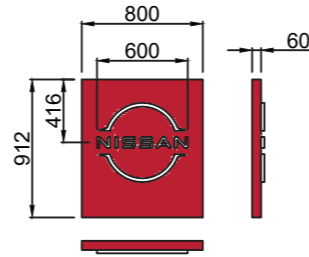

Copyright © Omega Signs 2023.

Existing

Proposed

Existing

Proposed

Signage Specification

Sign A:
ACM-1 Back Panels Size 3 - Ref. 4.53
Material:
Silver ACM
Silver RAL9006, PMS Cool Grey 4
Scale 1:50 @ A3

Sign D:
NEXT Entry Element Size 2
Logo Illumination:
Internally Illuminated with White LEDs
Material:
Internal Aluminium Frame
4mm ACM - Nissan Red NVR-01, RAL3001, PMS200
Scale 1:50 @ A3

Sign B:
Nissan Wordmark Size 3
Individual 3D letters
Face Illumination:
Internally Illuminated with white LEDs
Material:
1mm Hairline S/S Returns
4mm Black/White Acrylic Front Face
Scale 1:50 @ A3

Sign C
Service Sign Size 3
Individual 3D letters
Face Illumination:
Internally Illuminated with white LEDs
Material:
1mm Hairline S/S Returns
4mm Black/White Acrylic Front Face
Text font: Nissan Brand, Regular
Scale 1:50 @ A3

Sign E:
Projecting Sign 7 Mast - Size 2
PROJECTING SIGN:
Internally Illuminated with White LEDs
Material:
Internal Steel Frame
4mm ACM - Nissan Red NVR-01, RAL3001, PMS200
4mm ACM - Silver - RAL9006, PMS Cool Grey 4
White vinyl 'Service'
MAST:
Steel Fabricated Mast Finished RAL 7016
Scale 1:50 @ A3