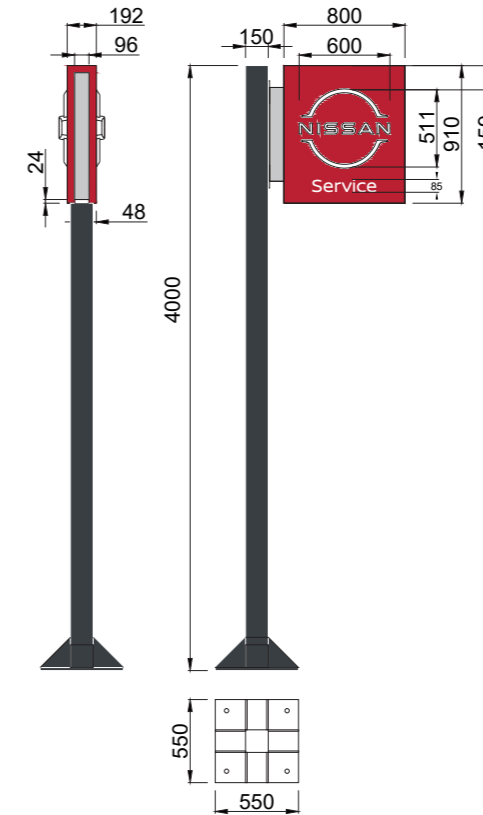

Copyright © Omega Signs 2023.

Existing

Proposed

Existing

Proposed

Signage Specification

Sign A:
ACM-1 Back Panels Size 3 - Ref. 4.53
Material:
Silver ACM
Silver RAL9006, PMS Cool Grey 4
Scale 1:50 @ A3

Sign D:
NEXT Entry Element Size 2
Logo Illumination:
Internally Illuminated with White LEDs
Material:
Internal Aluminium Frame
4mm ACM - Nissan Red NVR-01, RAL3001, PMS200
Scale 1:50 @ A3

Sign B:
Nissan Wordmark Size 3
Individual 3D letters
Face Illumination:
Internally Illuminated with white LEDs
Material:
1mm Hairline S/S Returns
4mm Black/White Acrylic Front Face
Scale 1:50 @ A3

Sign C
Service Sign Size 3
Individual 3D letters
Face Illumination:
Internally Illuminated with white LEDs
Material:
1mm Hairline S/S Returns
4mm Black/White Acrylic Front Face
Text font: Nissan Brand, Regular
Scale 1:50 @ A3

Sign E:
Projecting Sign 7 Mast - Size 2
PROJECTING SIGN:
Internally Illuminated with White LEDs
Material:
Internal Steel Frame
4mm ACM - Nissan Red NVR-01, RAL3001, PMS200
4mm ACM - Silver - RAL9006, PMS Cool Grey 4
White vinyl 'Service'
MAST:
Steel Fabricated Mast Finished RAL 7016
Scale 1:50 @ A3