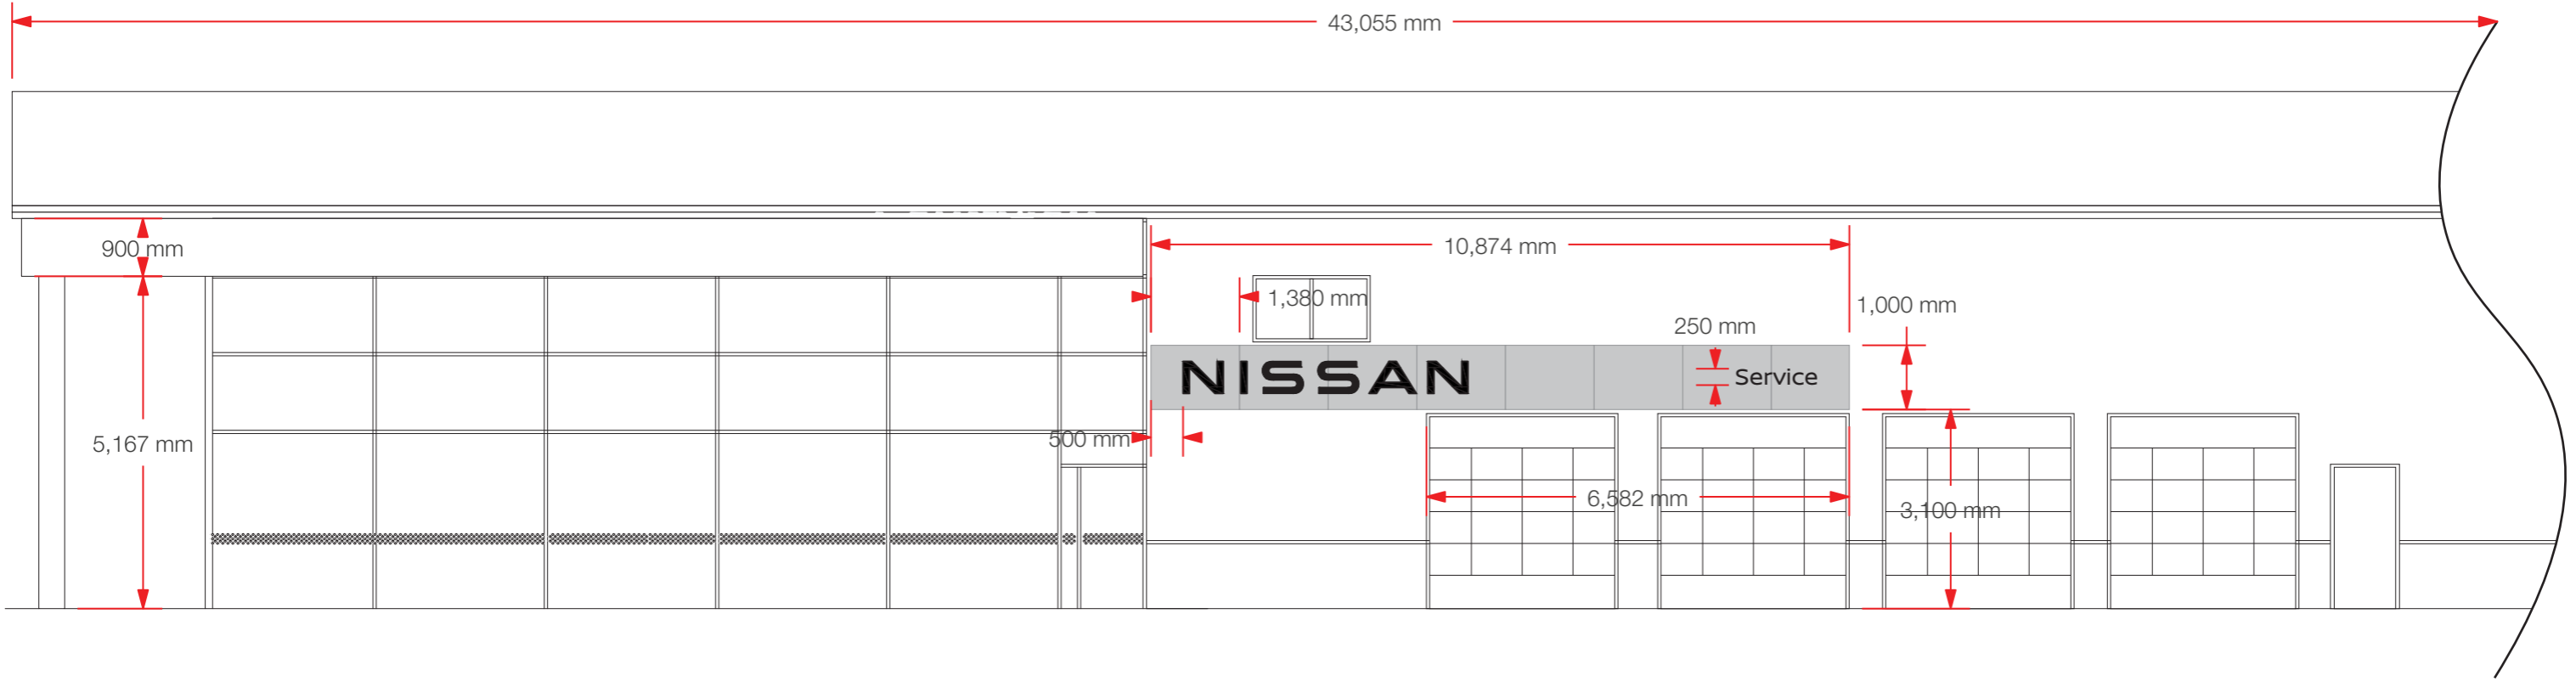

Copyright © Omega Signs 2023.

Existing

Proposed

Existing

Proposed

Signage Specification

Sign A:
ACM-1 Back Panels Size 3 - Ref. 4.53
Material:
Silver ACM
Silver RAL9006, PMS Cool Grey 4
Scale 1:50 @ A3

Sign D:
NEXT Entry Element Size 2
Logo Illumination:
Internally Illuminated with White LEDs
Material:
Internal Aluminium Frame
4mm ACM - Nissan Red NVR-01, RAL3001, PMS200
Scale 1:50 @ A3

Sign B:
Nissan Wordmark Size 3
Individual 3D letters
Face Illumination:
Internally Illuminated with white LEDs
Material:
1mm Hairline S/S Returns
4mm Black/White Acrylic Front Face
Scale 1:50 @ A3

Sign C
Service Sign Size 3
Individual 3D letters
Face Illumination:
Internally Illuminated with white LEDs
Material:
1mm Hairline S/S Returns
4mm Black/White Acrylic Front Face
Text font: Nissan Brand, Regular
Scale 1:50 @ A3

Sign E:
Projecting Sign 7 Mast - Size 2
PROJECTING SIGN:
Internally Illuminated with White LEDs
Material:
Internal Steel Frame
4mm ACM - Nissan Red NVR-01, RAL3001, PMS200
4mm ACM - Silver - RAL9006, PMS Cool Grey 4
White vinyl 'Service'
MAST:
Steel Fabricated Mast Finished RAL 7016
Scale 1:50 @ A3