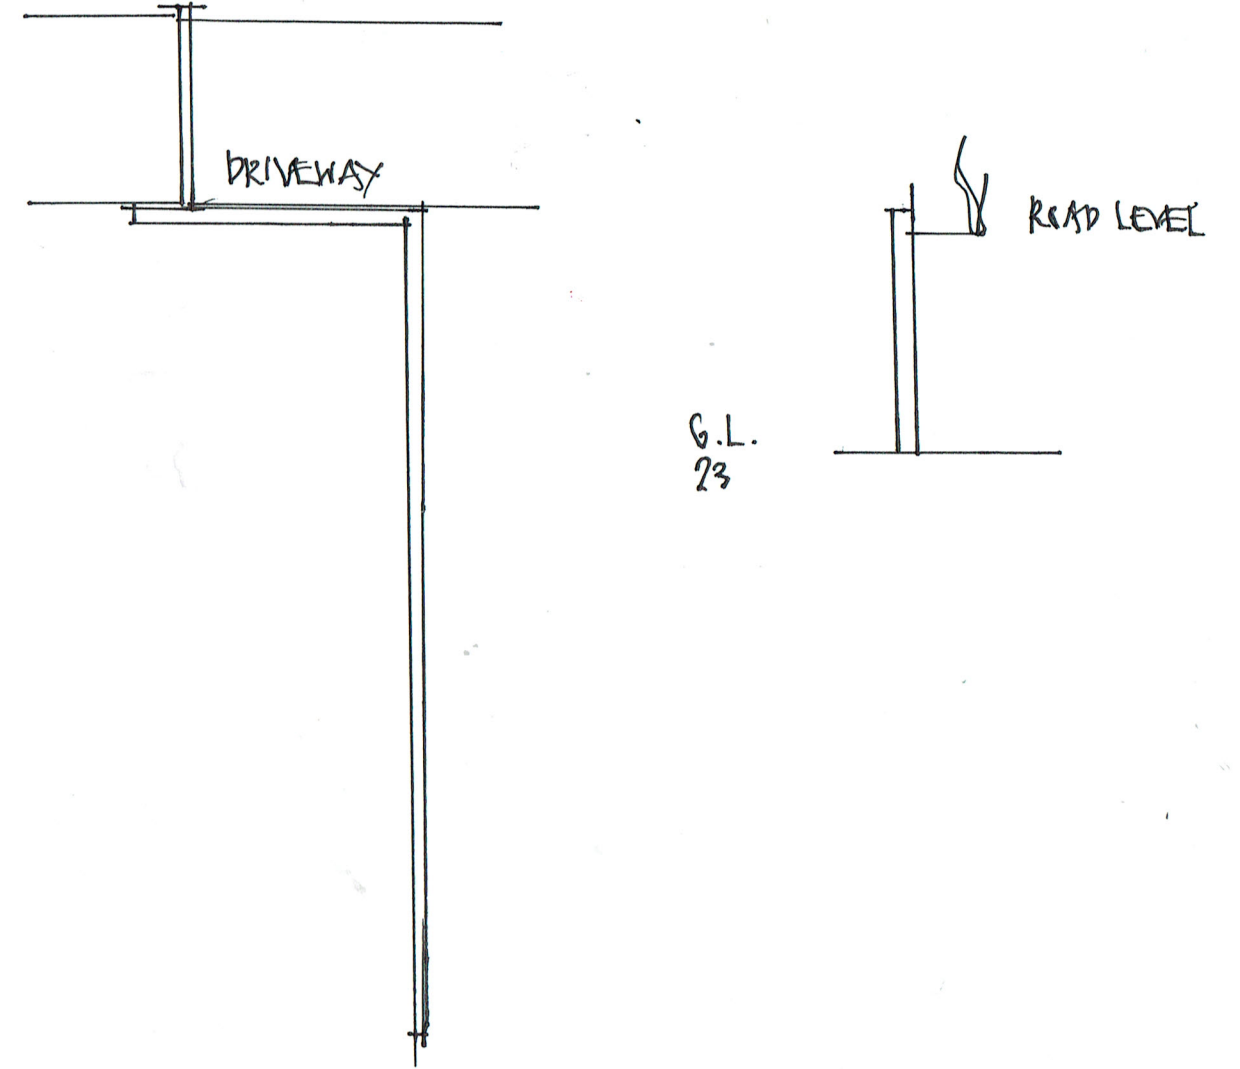

BLOCK/SITE PLAN
AREA 90m x 90m
SCALE 1:500 on A4
CENTRE COORDINATES: 435724, 407738

Supplied by Streetwise Maps Ltd
www.streetwise.net
Licence No: 100047474
12/08/2021 10:14:21

23 ROCHESTER ROAD

SCALE 1:100