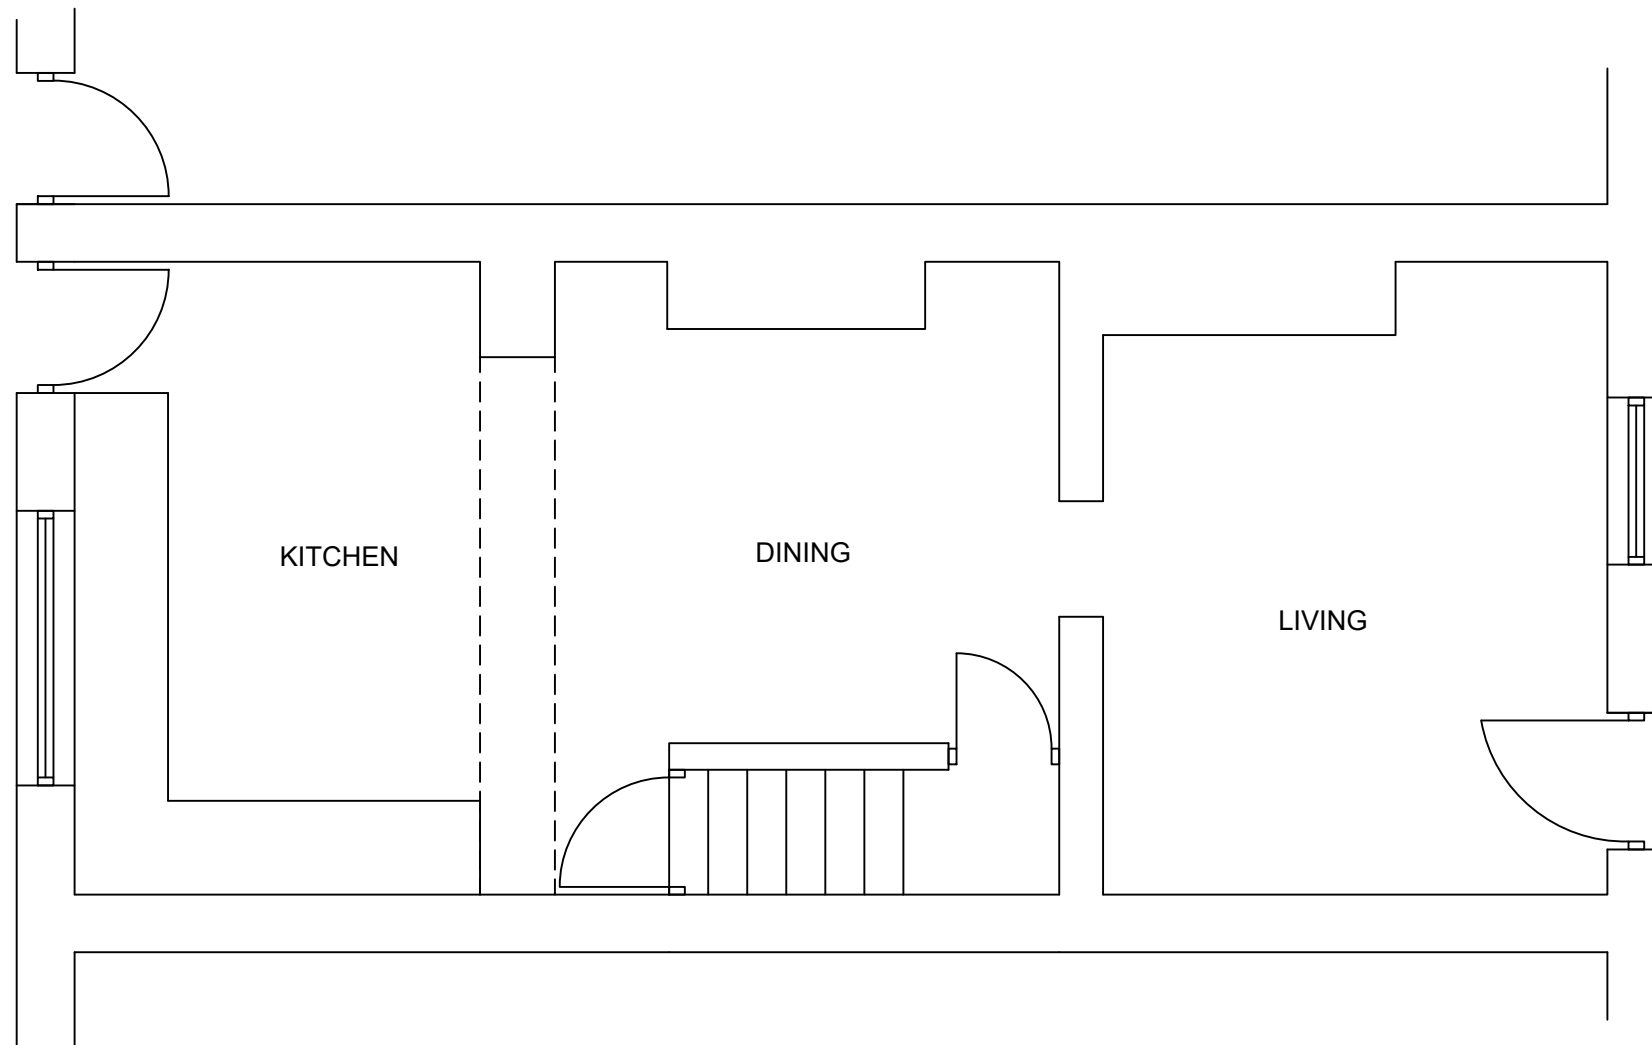

Existing first floor
plan 1:50

Existing ground floor
plan 1:50

Revisions	A. A-----	00-00-00
This drawing is for planning permission only and is not a construction drawing.		
Drawing Title	EXISTING-GROUND-AND-FIRST-FLOOR-PLAN	
Job No. - Dwg No.	NW/2021/1	-
Client:	Mr & Mrs Wright 31 Belle Green Lane Cuckworth, Barnsley S72 8LU	
Scale:	1:50	