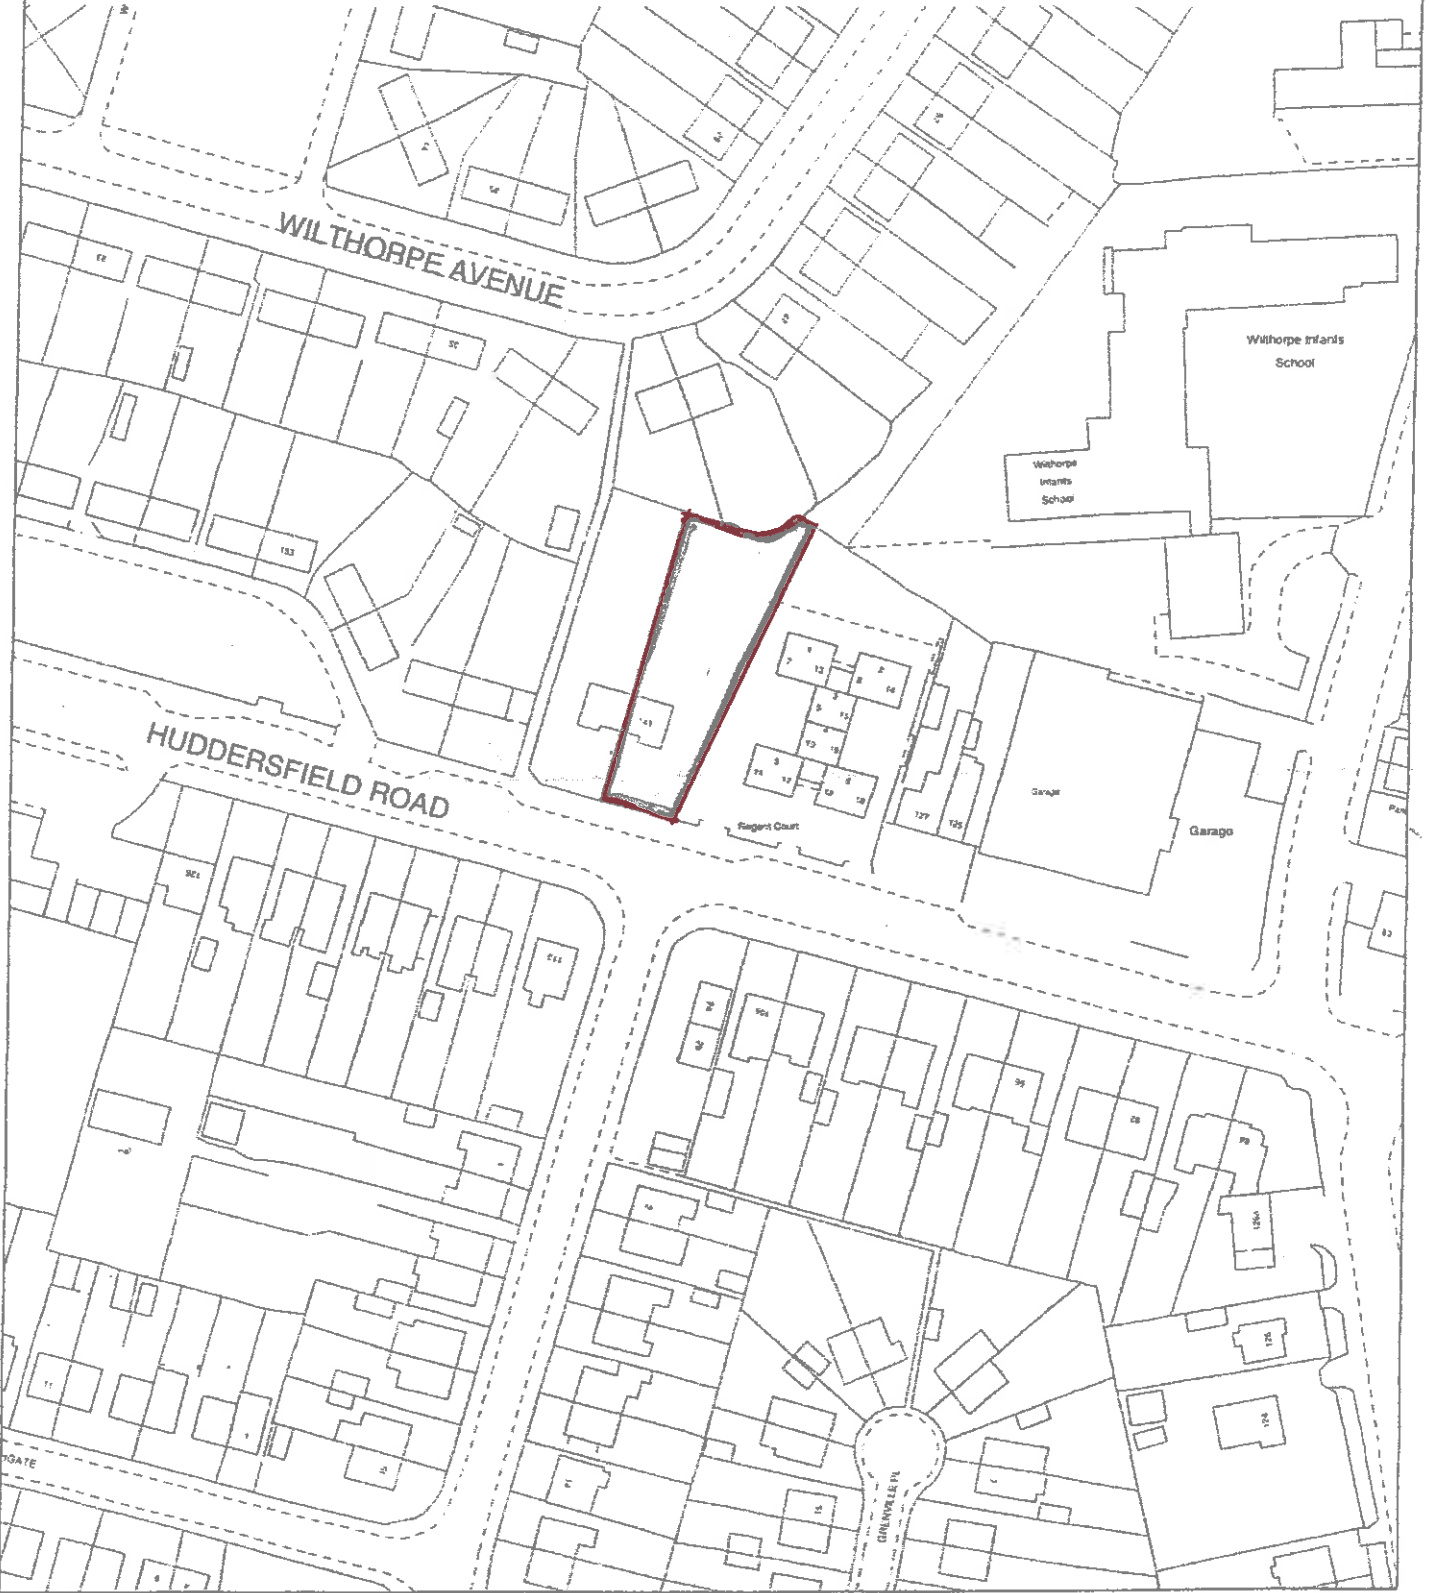

TITLE NUMBER
SYK419855

SOUTH YORKSHIRE : BARNSELY

ORDNANCE SURVEY MAP REFERENCE:

SE3307NW

SCALE 1:1250

©CROWN COPYRIGHT. Produced by HMLR. Further reproduction in whole or in part is prohibited without the prior written permission of Ordnance Survey. Licence Number GD 272728.

This title plan shows the general position of the boundaries: it does not show the exact line of the boundaries. Measurements scaled from this plan may not match measurements between the same points on the ground. For more information see Land Registry Explanatory Leaflet 24.

This office copy shows the state of the title plan on 12 June 2003 at 13:00:27. It may be subject to distortions in scale. Under s.113 of the Land Registration Act 1925, this copy is admissible in evidence to the same extent as the original. Issued on 12 June 2003.