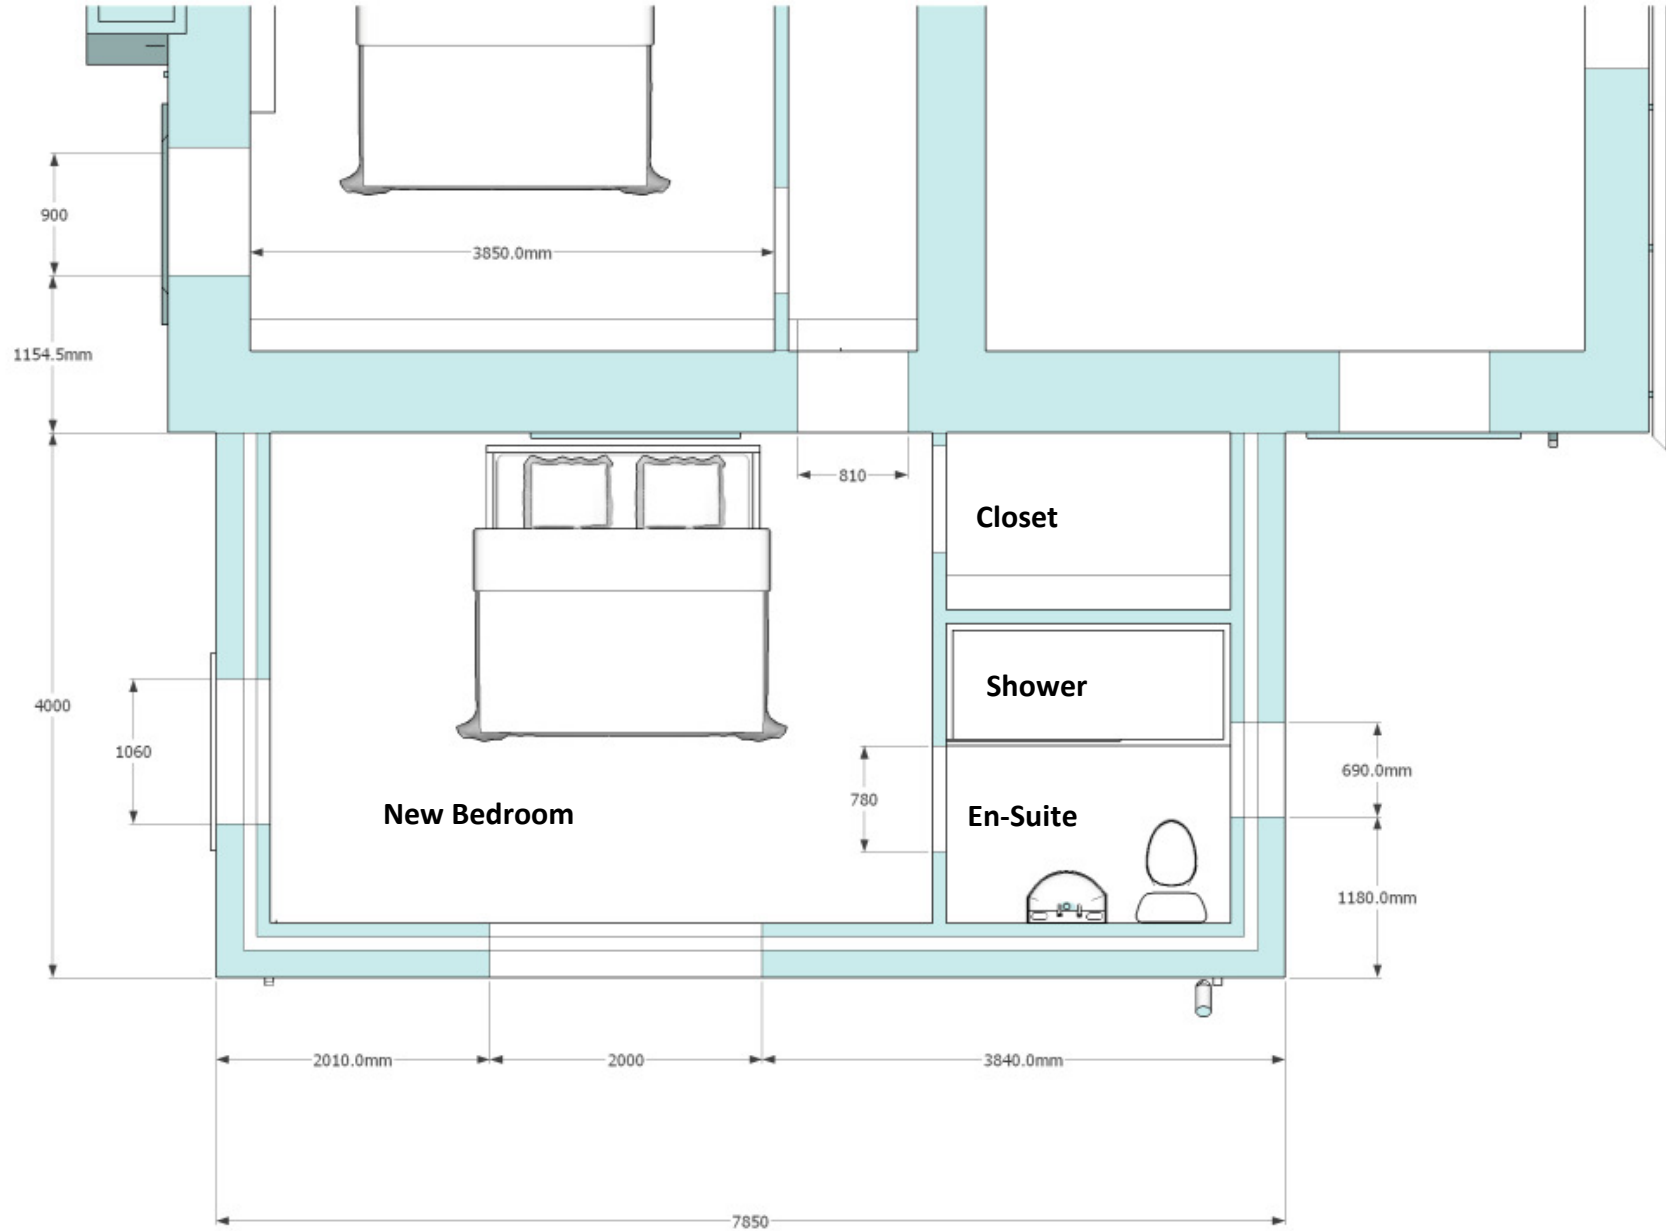

# Lewden Farm Existing Elevations

Scale 1:100

Back Elevation

Side Elevation

Front Elevation

Side Elevation

Lewden Farm Proposed Elevations

Scale 1:100

Back Elevation

Side Elevation

Front Elevation

Side Elevation

# Lewden Farm Proposed Plan View

Scale 1:50