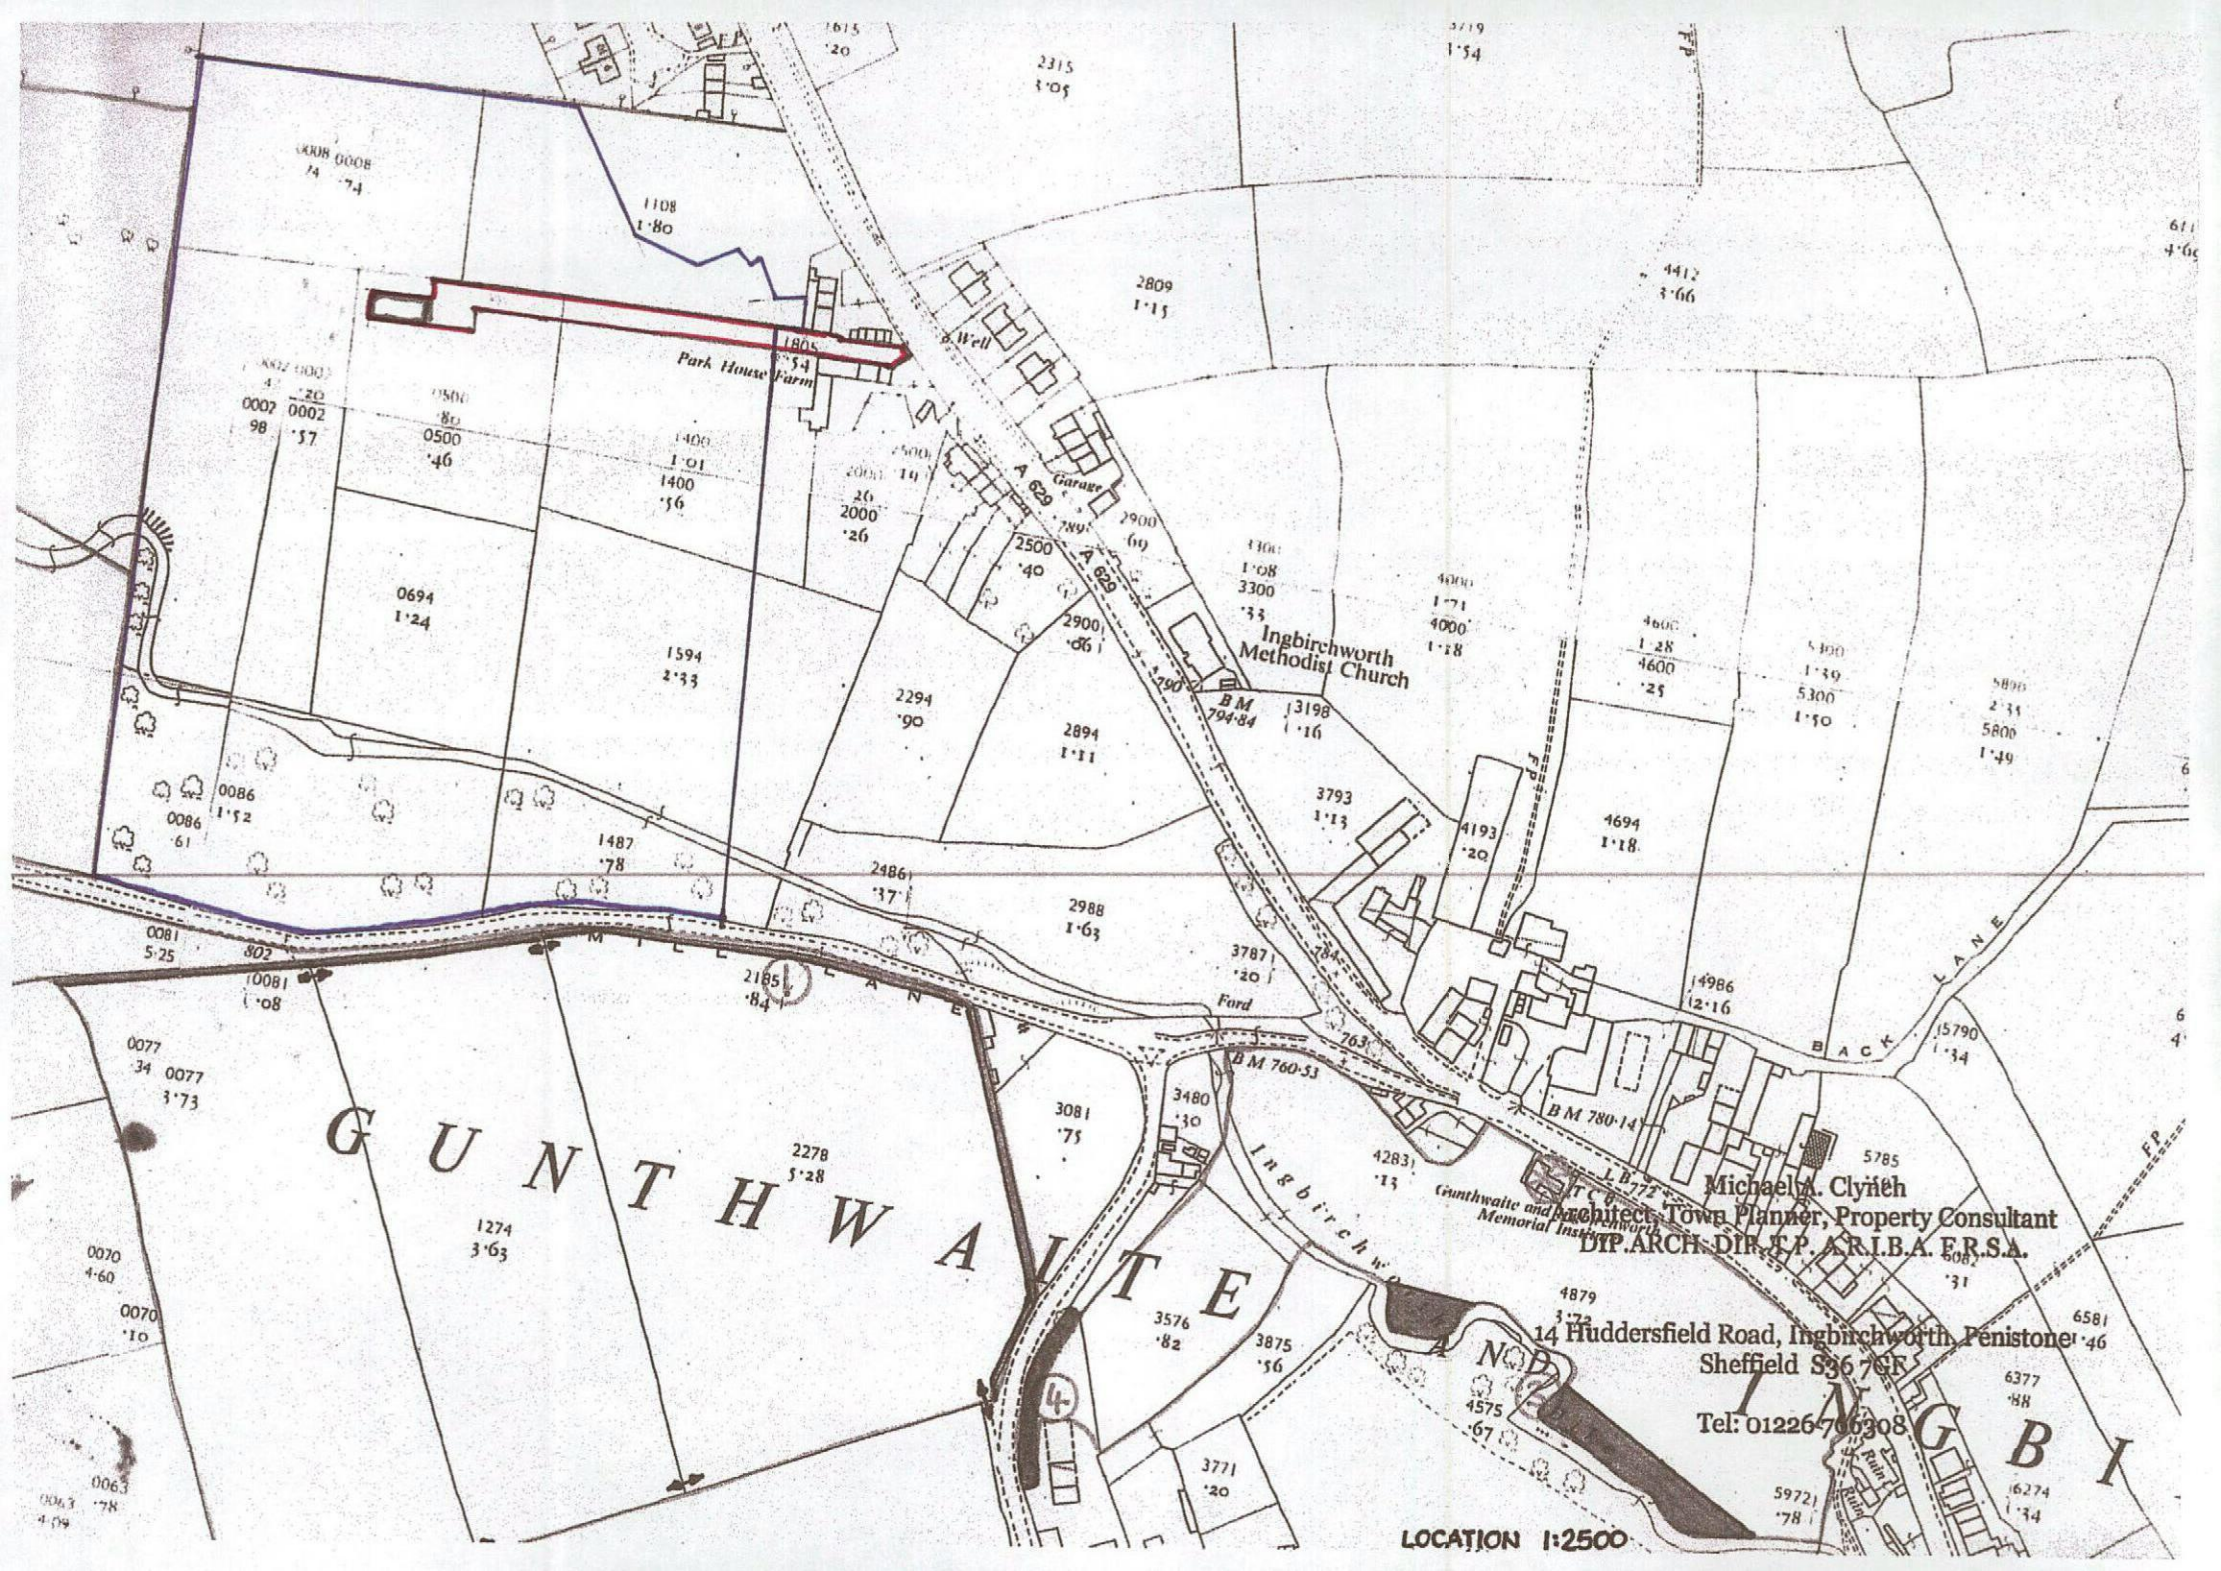

G U N T W H A I T E S

Ingbyrchworth Methodist Church

Park House Farm

Michael A. Clyneh
Architect, Town Planner, Property Consultant
DIP ARCH, DIP T.P., R.I.B.A. F.R.S.A.

14 Huddersfield Road, Ingbyrchworth, Penistone
Sheffield S36 7GF

Tel: 01226 706908

LOCATION 1:2500