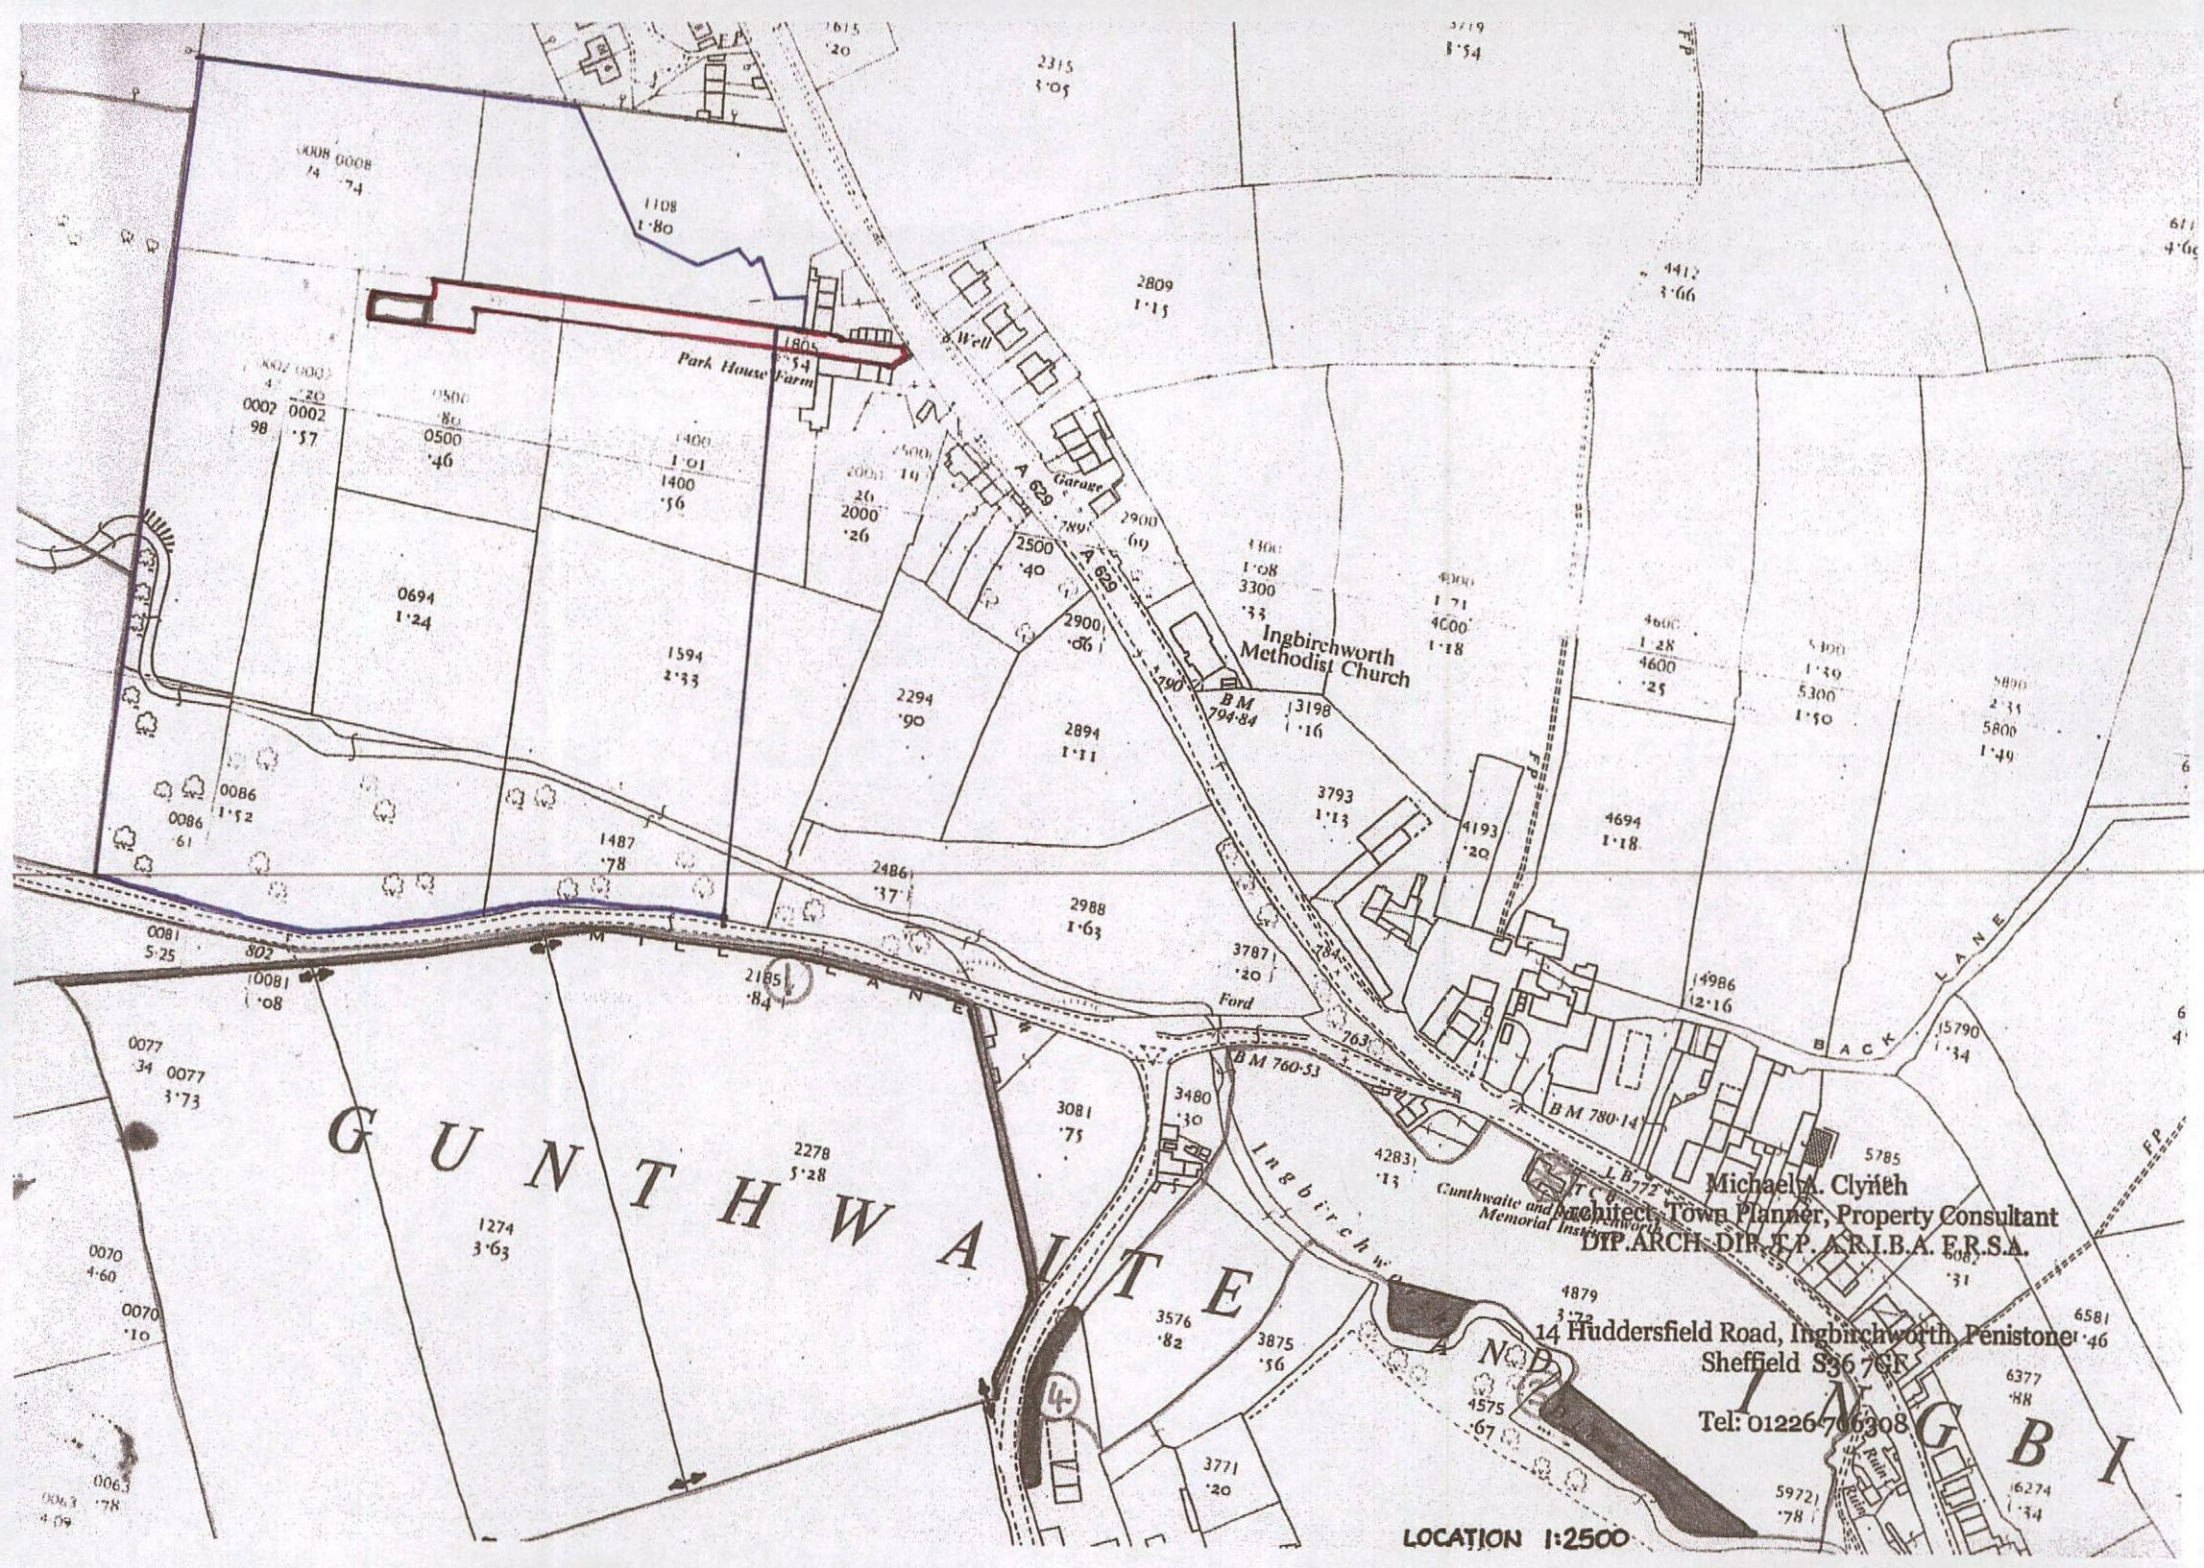

14 Huddersfield Road, Ingbyrchworth, Penistone
Sheffield S36 7GF

Tel: 01226 706908

LOCATION 1:2500

1108 1.80
 1805 5.4
Park House Farm

Ingbyrchworth
 Methodist Church

GUNTHWAITHE

Michael A. Clyne
 Architect, Town Planner, Property Consultant
 DIP. ARCH. DIP. T.P. A.R.I.B.A. E.R.S.A.