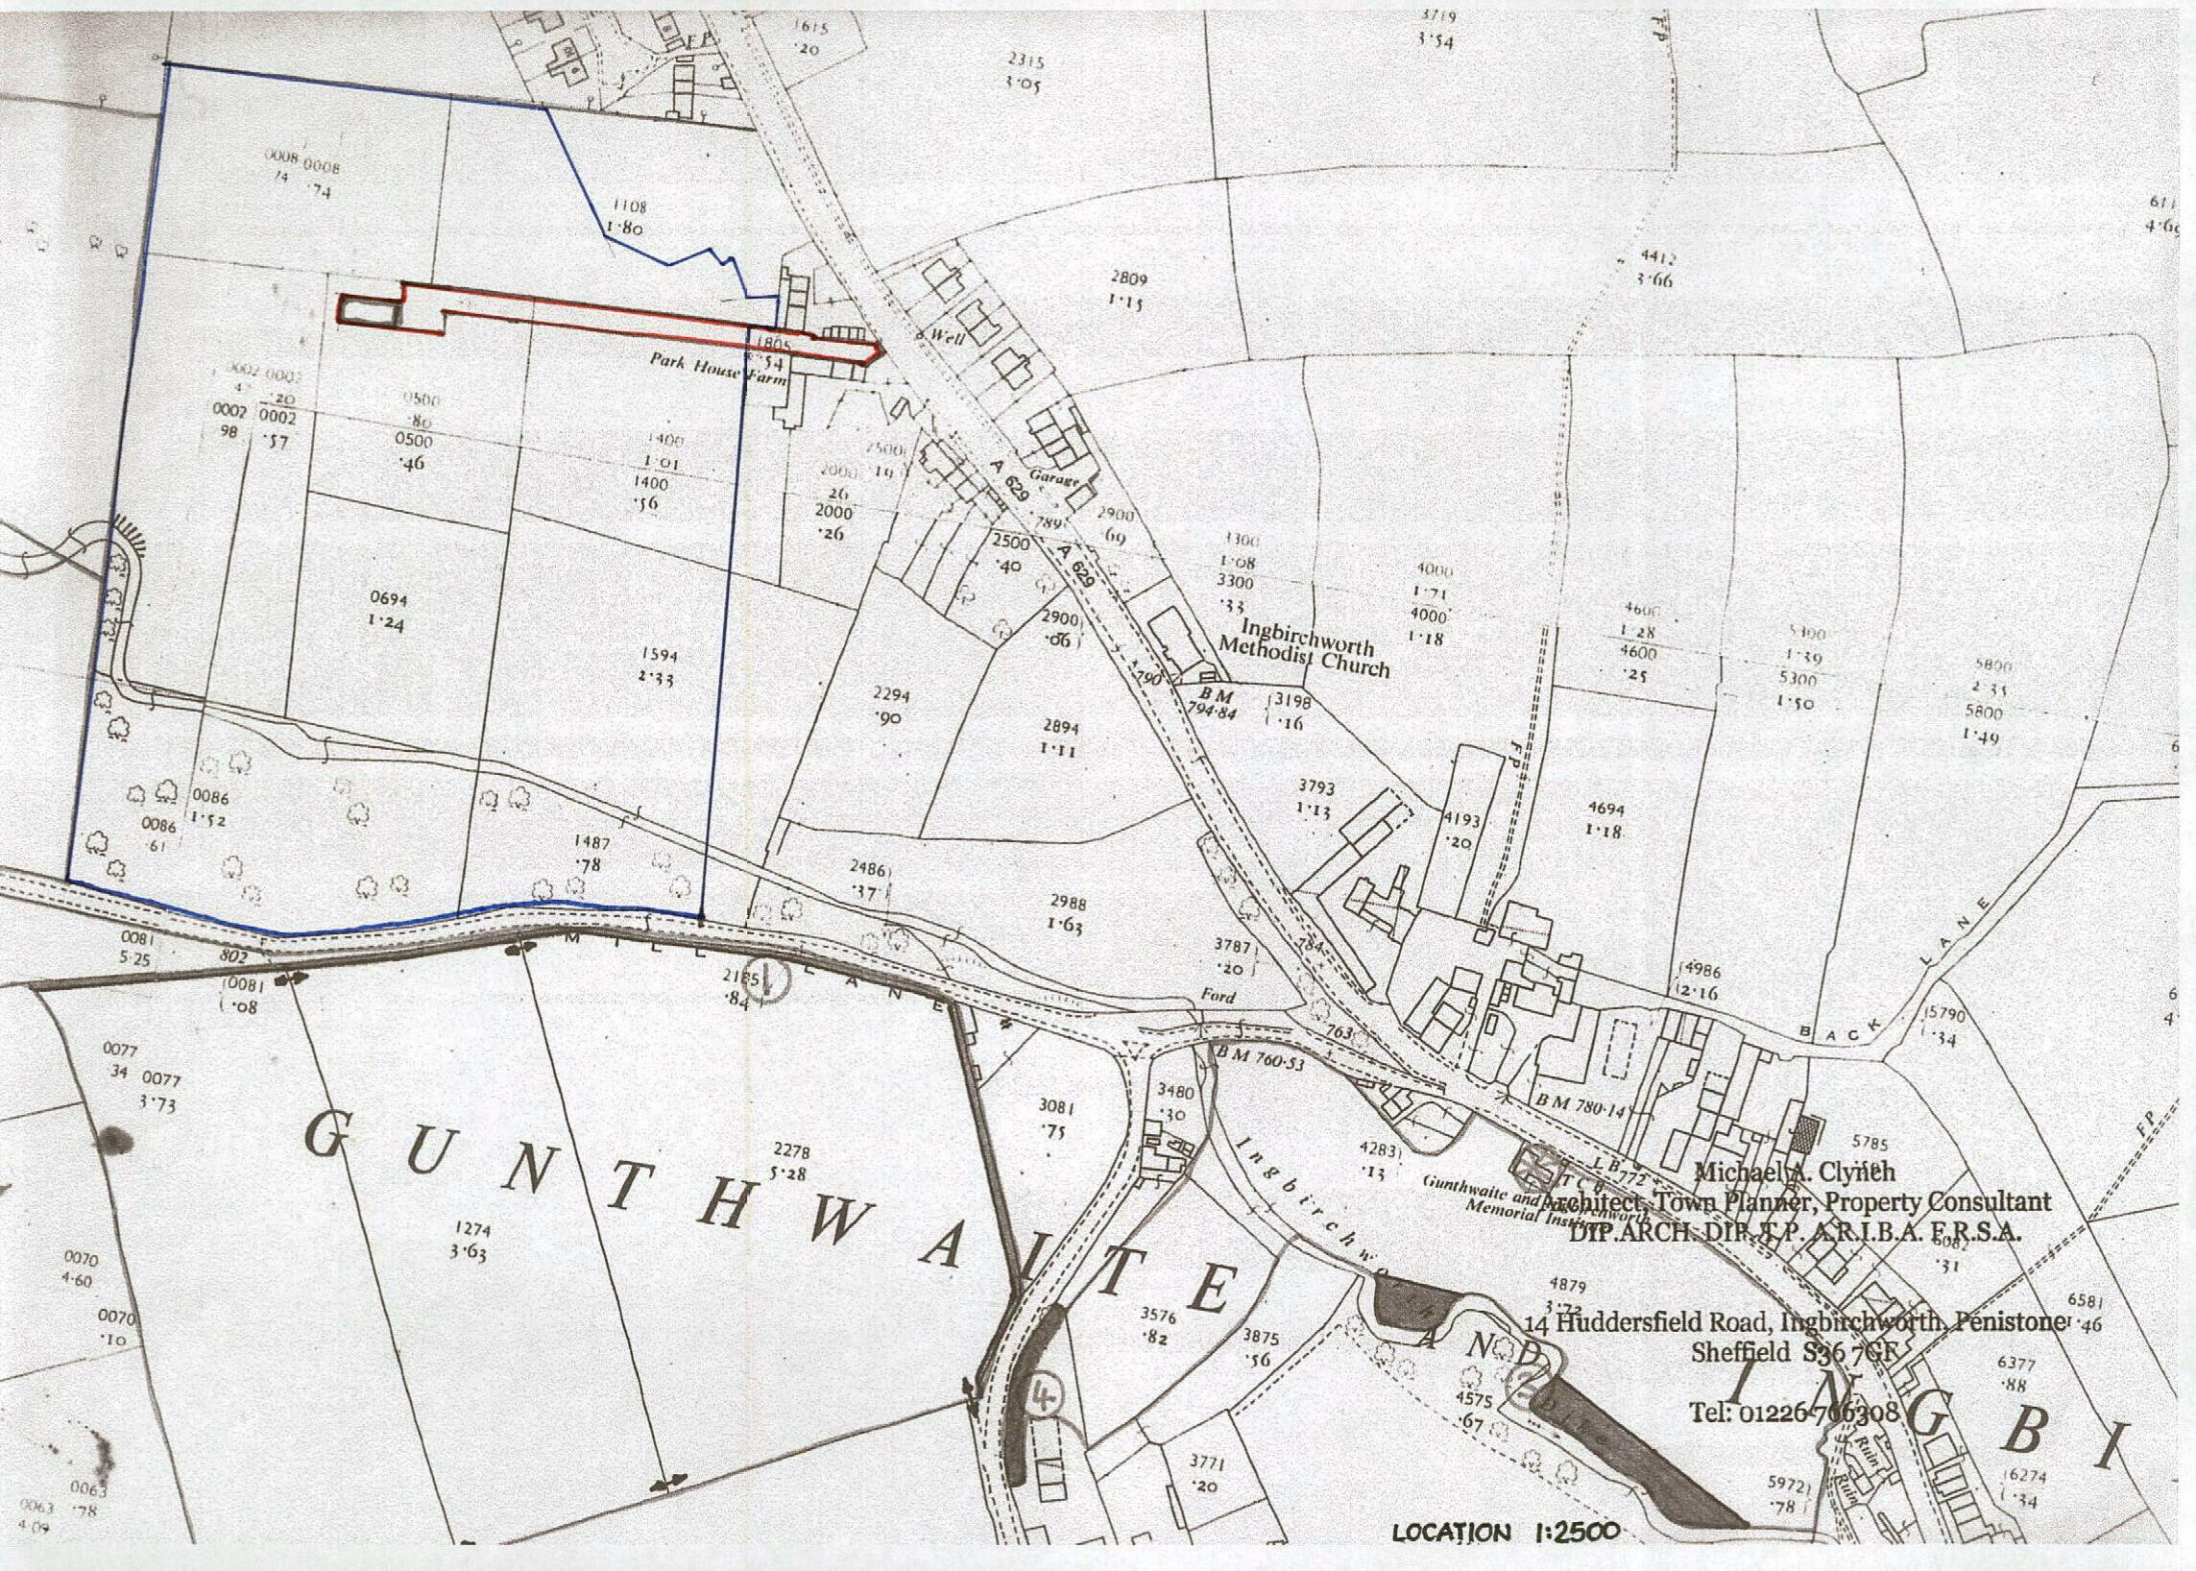

1805
54
Park House Farm

Ingby Methodist Church

G U N T H W A I T E

INGBY

LOCATION 1:2500

Michael A. Clyne
Architect, Town Planner, Property Consultant
DIP.Arch. DIP.T.P. A.R.I.B.A. F.R.S.A.

14 Huddersfield Road, Ingby, Penistone
Sheffield S36 7GF

Tel: 01226 706308