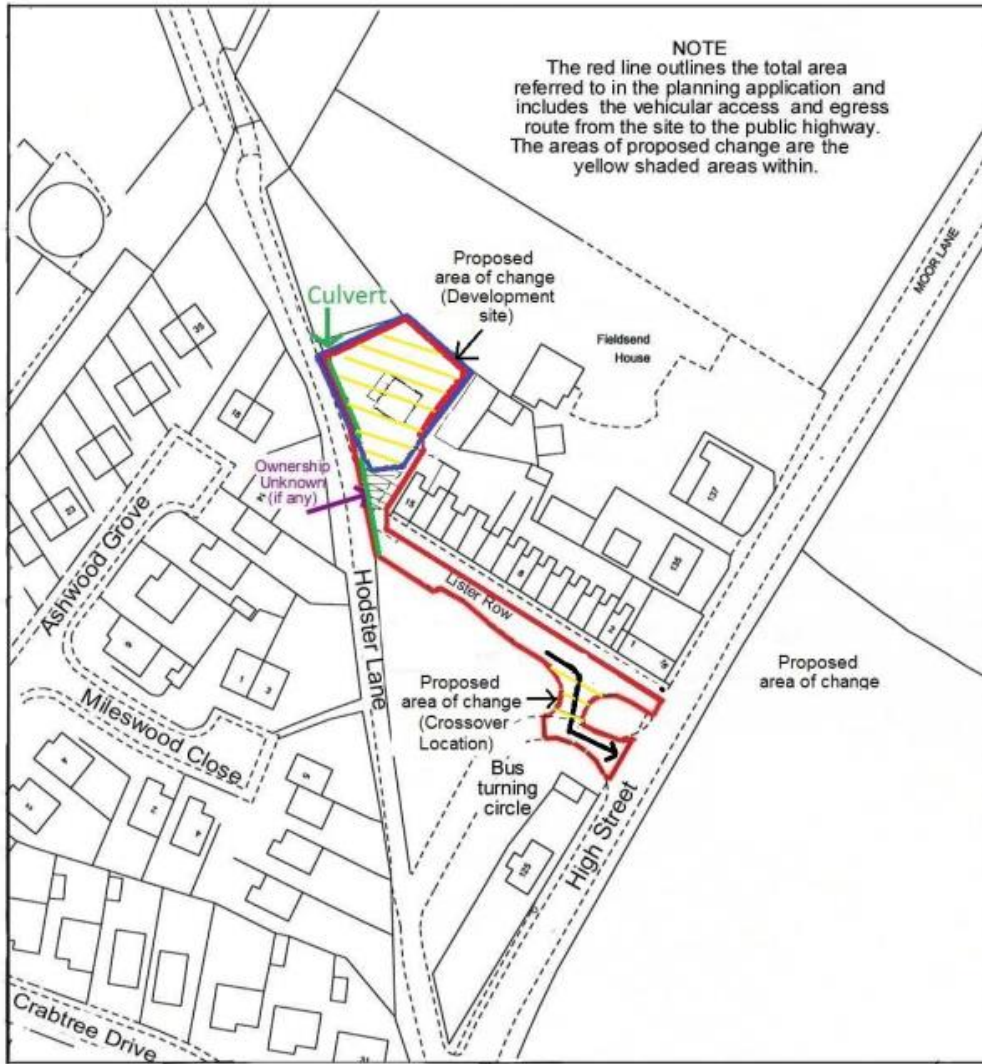

Drawing number Dn002

Site Location Map

Scale 1:1250

0 50m

Plot at the end of Lister Row,
Hodster Lane
Great Houghton
S72 0AY