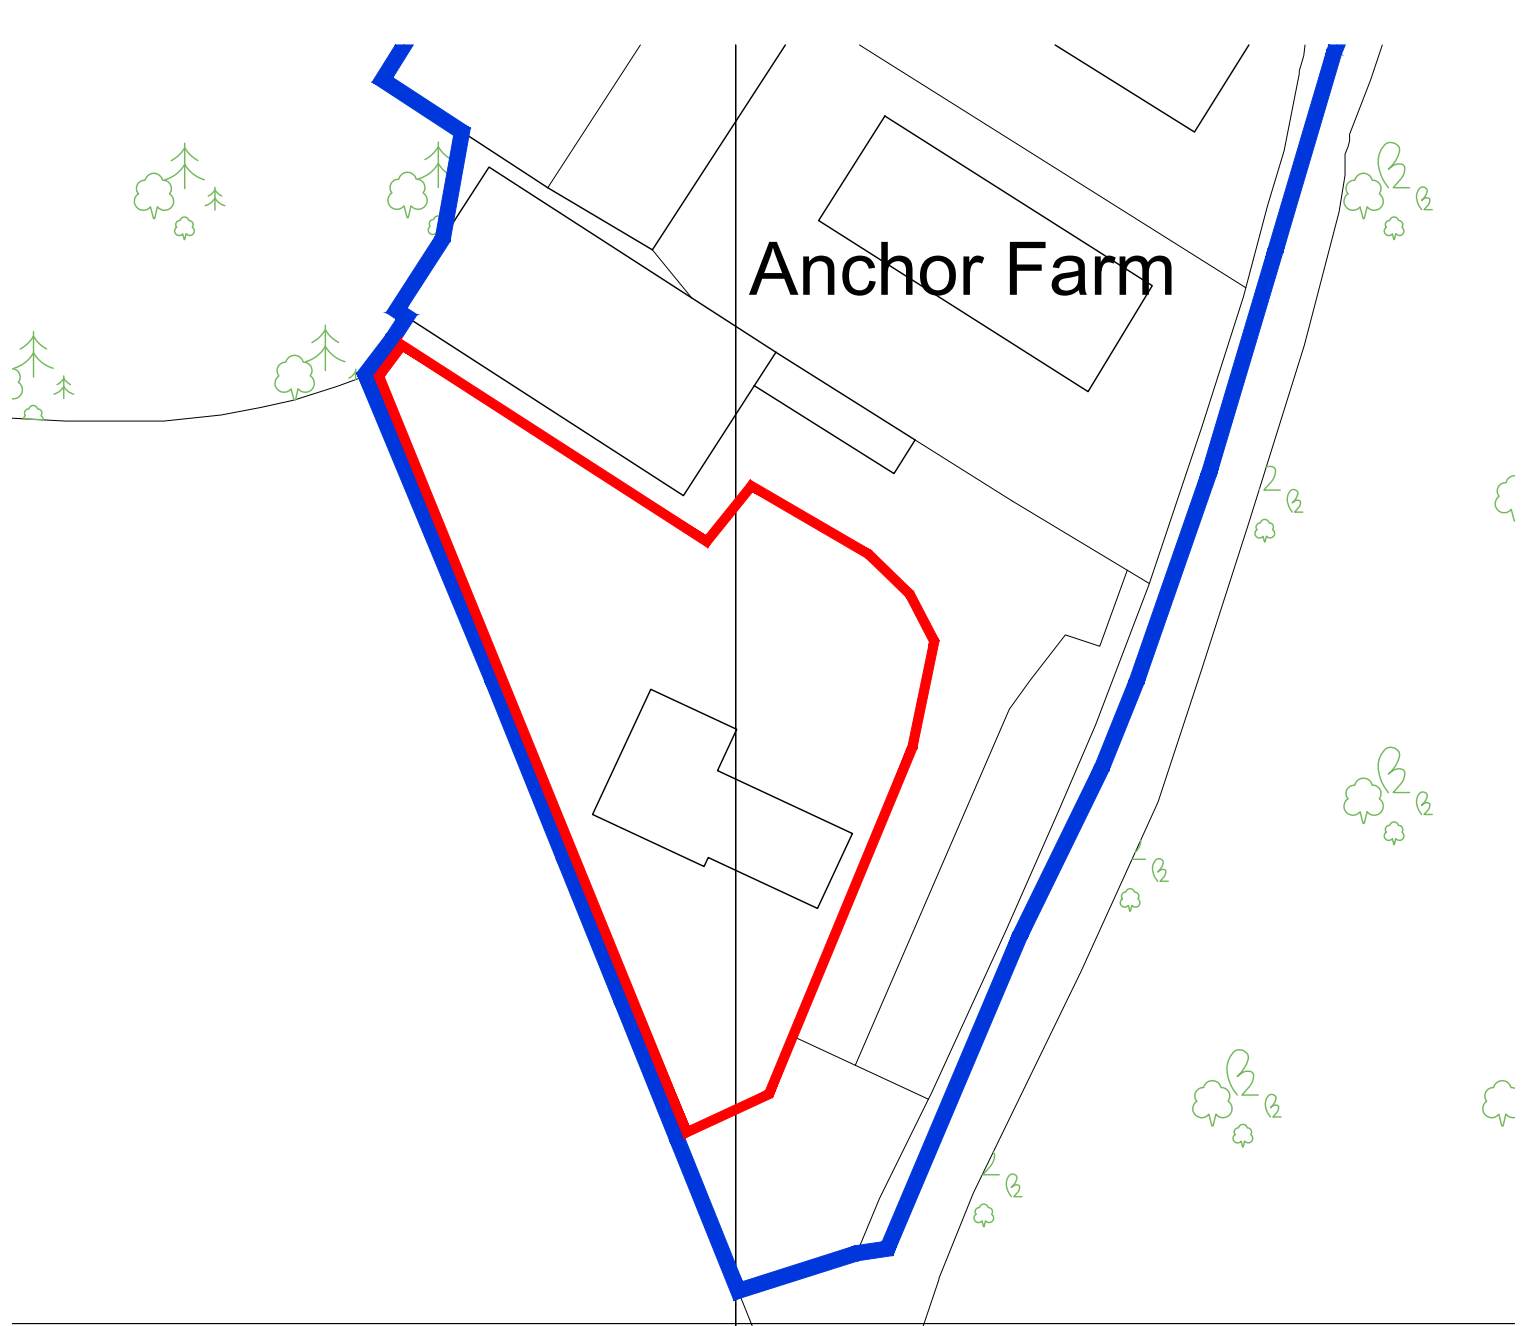

**Location Plan**

**Block Plan**

 <b>Prism Agriculture Ltd</b>		<b>Anchor Farm, Elmhirst Lane, Dodworth, Barnsley, S71 4LD</b>			
NO. REVISION		DATE		Mr L Haywood	
				AOC Removal	
				Location and Block Plan	
DRAWN		CHECK		DATE	DRAWING NO.
				August 2019	253-00
		SCALE		REVISION	
		as noted			