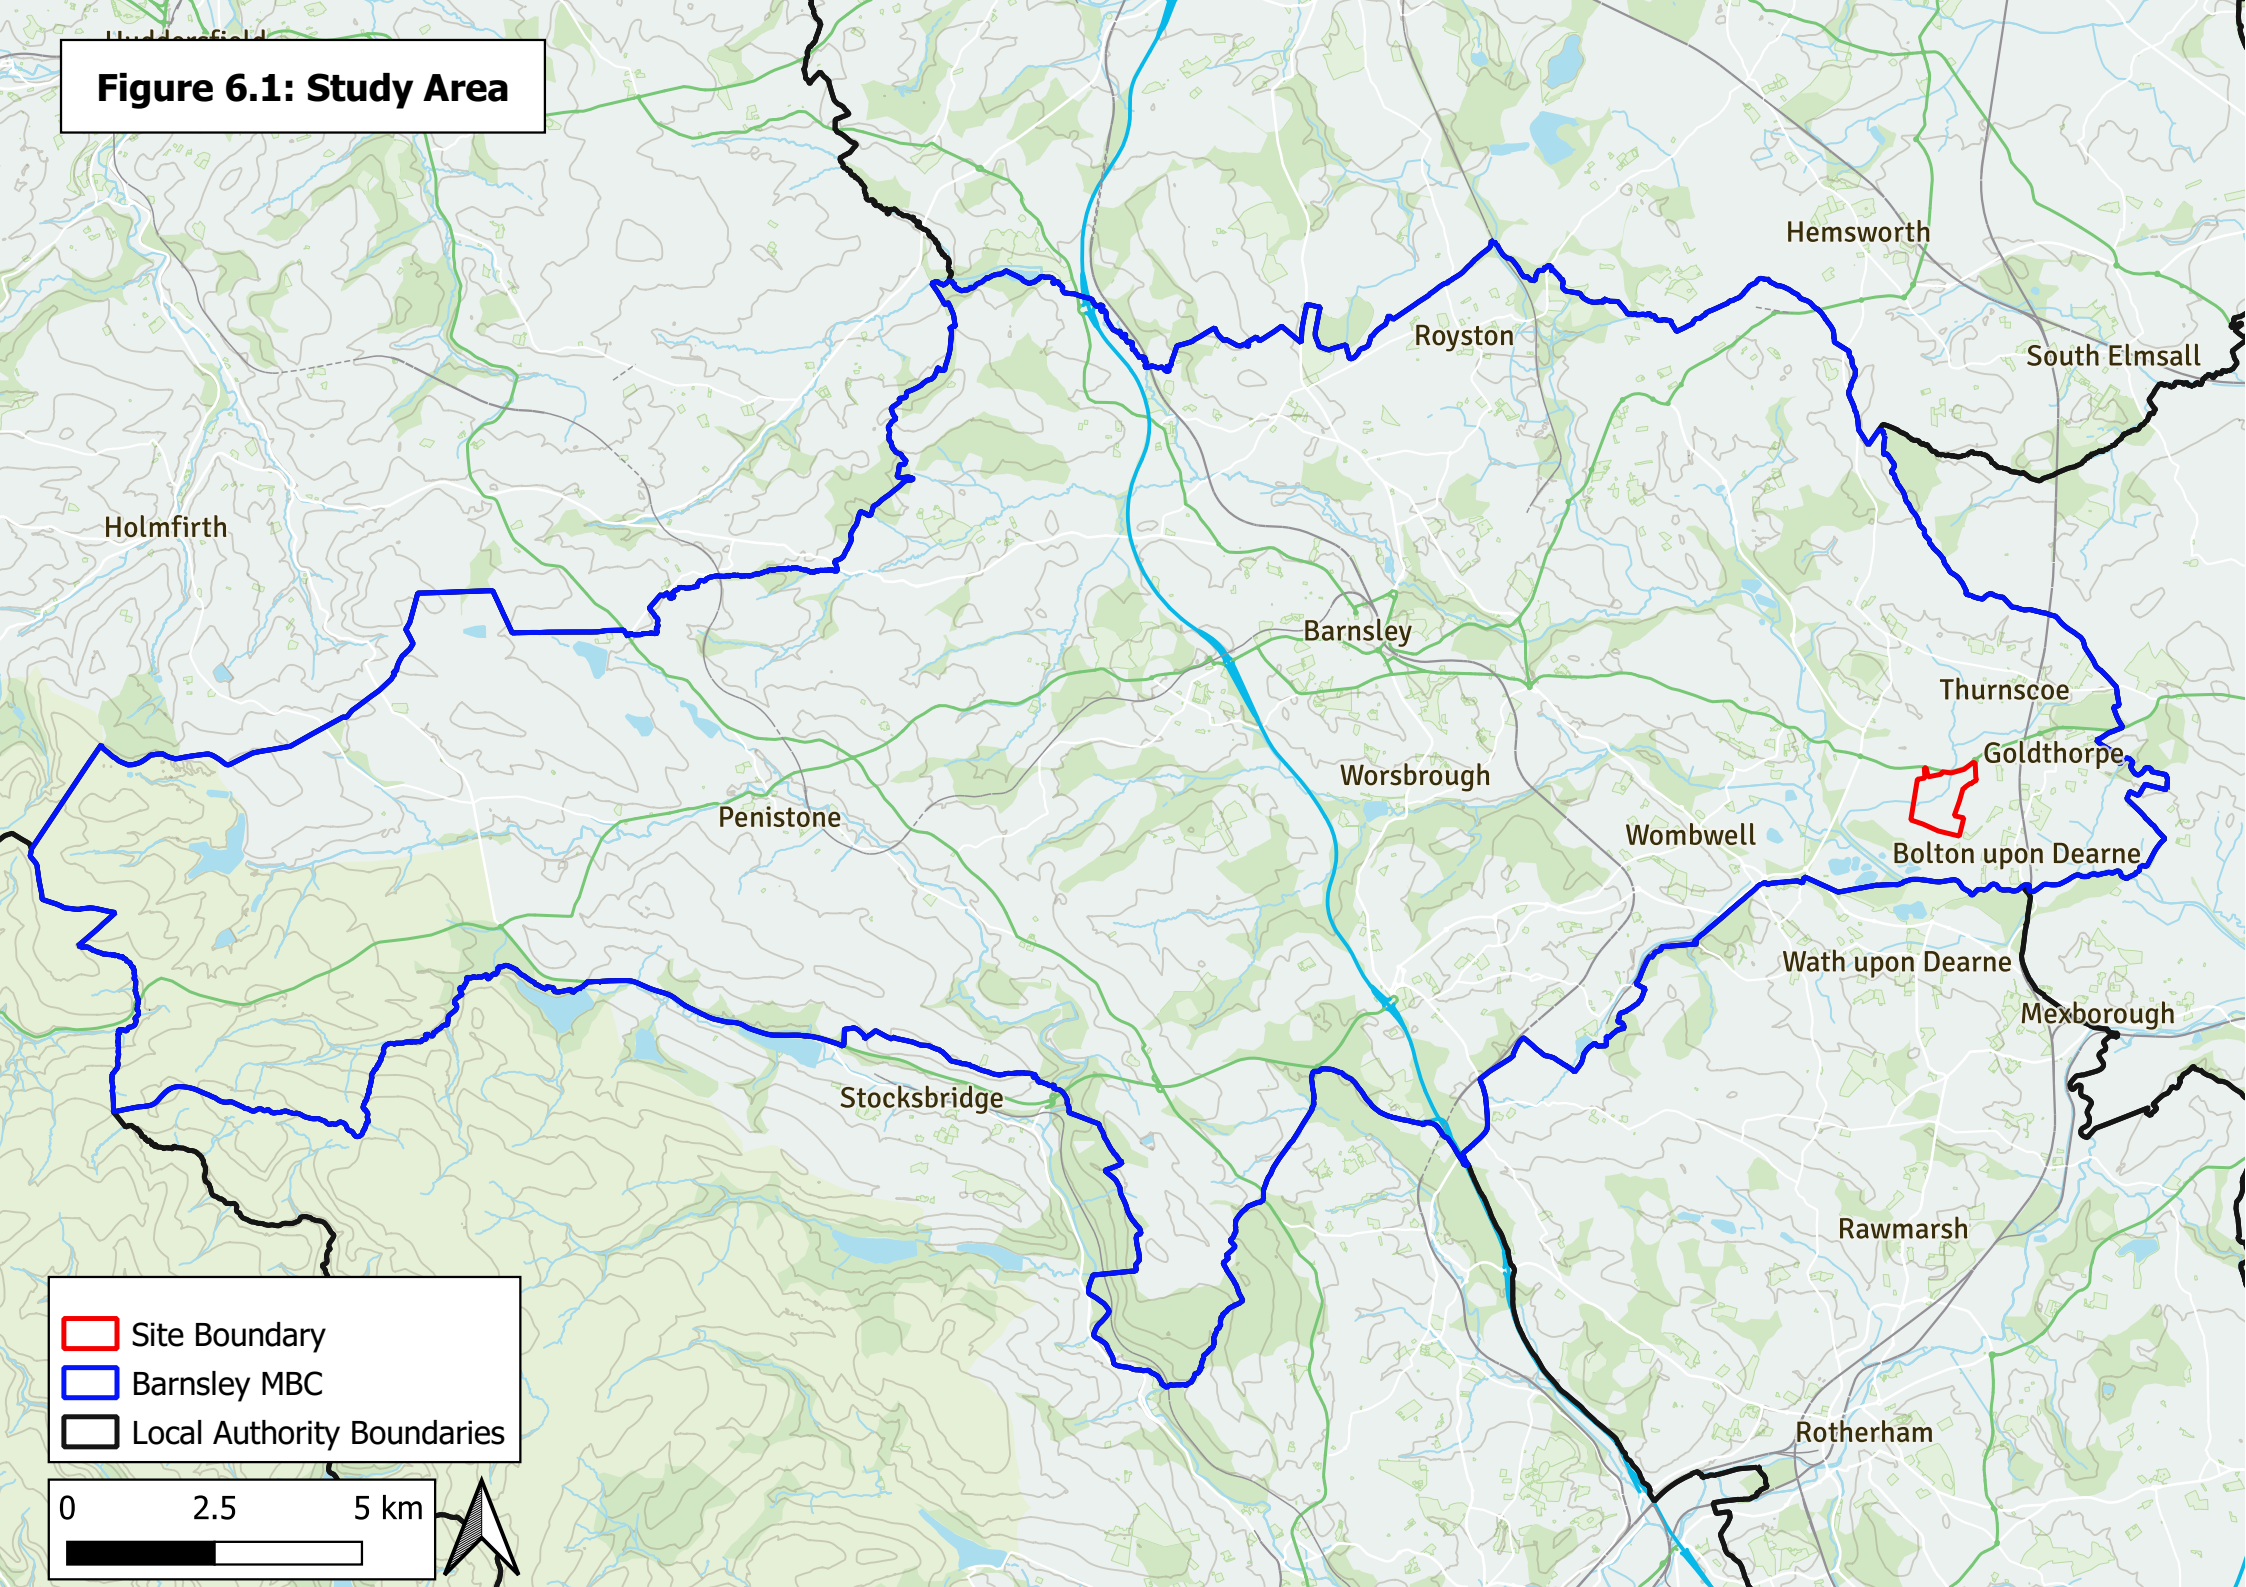

Figure 6.1: Study Area

Site Boundary

Barnsley MBC

Local Authority Boundaries

0 2.5 5 km