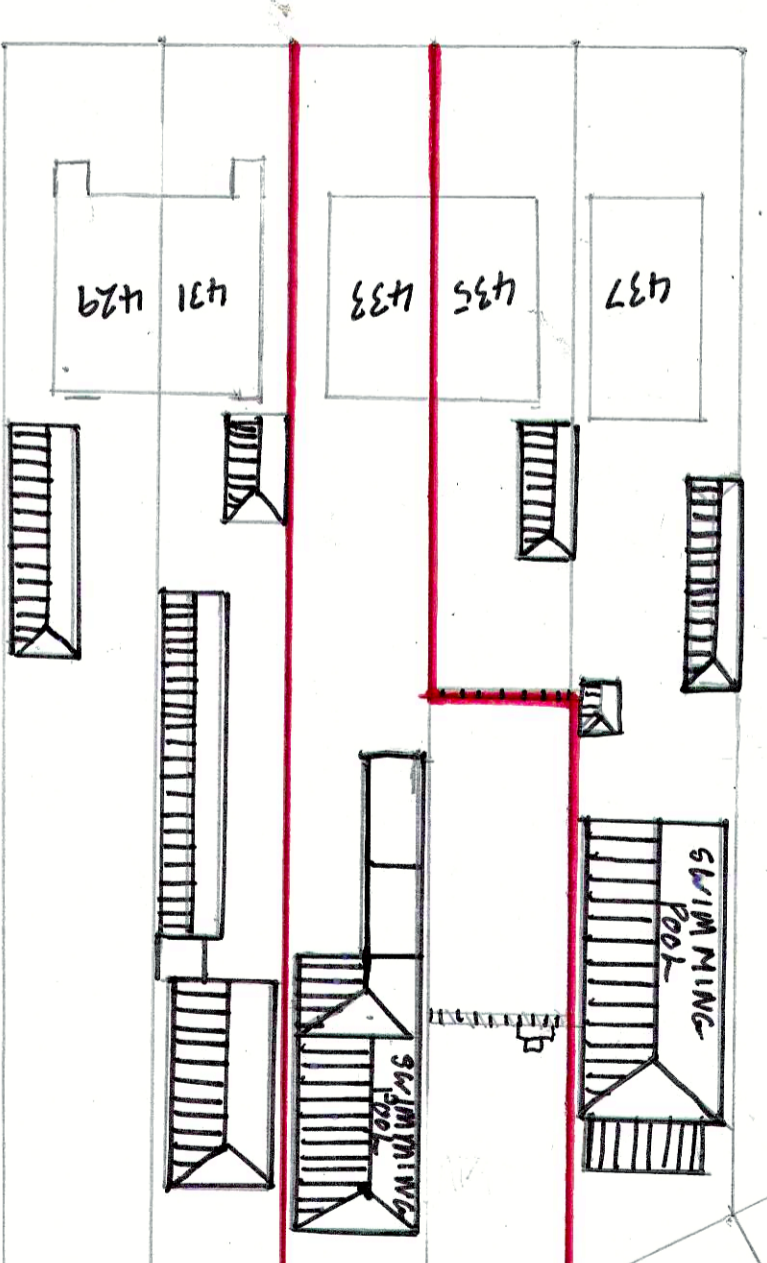

SITE PLAN SCALE 1:200

FENCE 4 LOWEST HEADS 2 TO 4 METERS HIGH

SITE PLAN FOR:  
ROTHERHAM ROAD  
SMITHIES  
BAMFLETY

ROTHERHAM ROAD

HIGHFIELD AVENUE  
21023  
Scale 1:500m